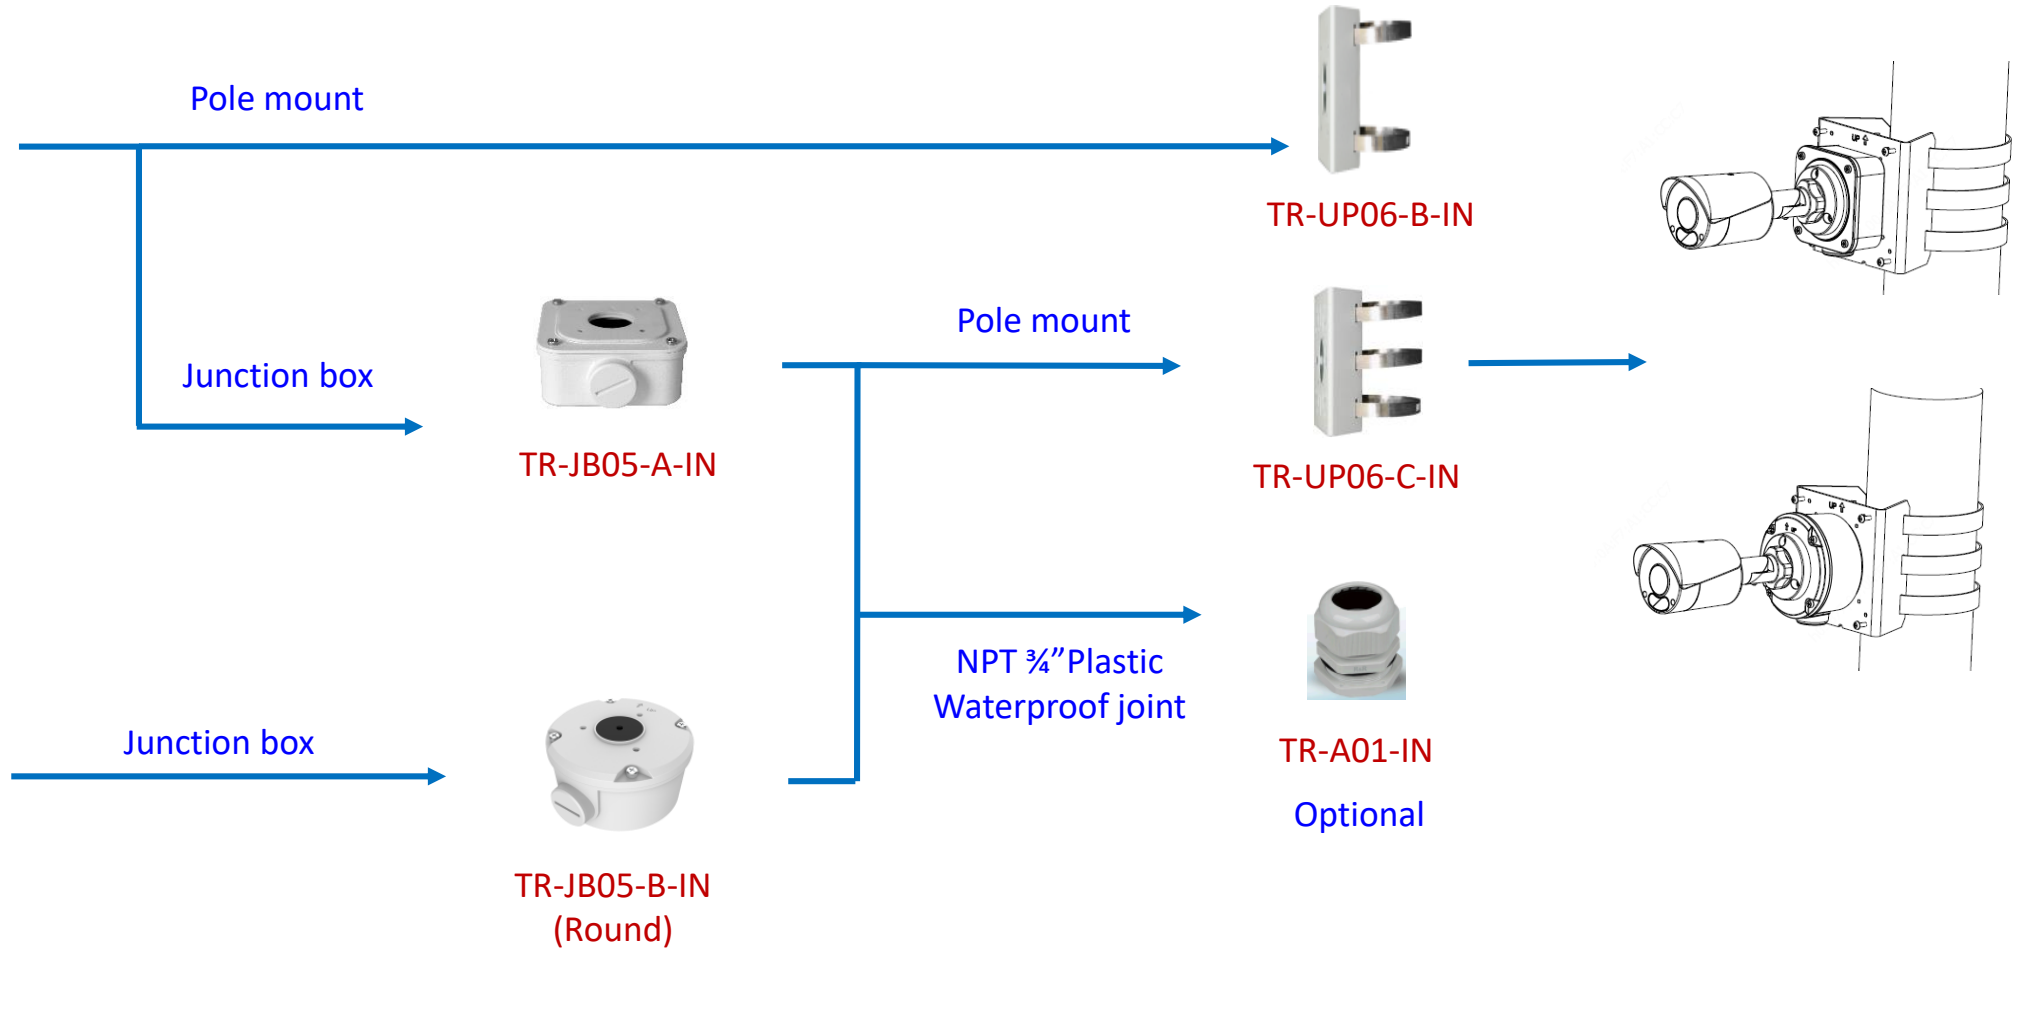

-  IPC373XSE series

Indoor pendent mount

Bullet camera mount

Bullet camera mount

Mini Bullet camera mount

EASY/PRIME series
IPC21XX

IPC231X SB IPC2128 SB

IPC232X LB IPC21XX
(Round mount)