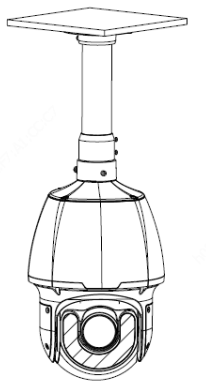

-  IPC373XSE series

Indoor pendent mount

Bullet camera mount

Bullet camera mount

Mini Bullet camera mount

EASY/PRIME series
IPC21XX

IPC231X SB IPC2128 SB

IPC232X LB IPC21XX
(Round mount)

Bullet camera mount

Positioning system mount

IPC672 Series

IPC6312 Series

IPC675 Series

PTZ camera mount

IPC62xx Series
IPC63xx Series
IPC66xx Series

IPC6424SR-X25-VF

PTZ camera mount

Indoor PTZ camera mount

Indoor PTZ camera mount

Omniview Network Camera + PTZ dome

Omniview Network Camera
+
PTZ dome

wall mount

TR-WE45-E-IN

pole mount