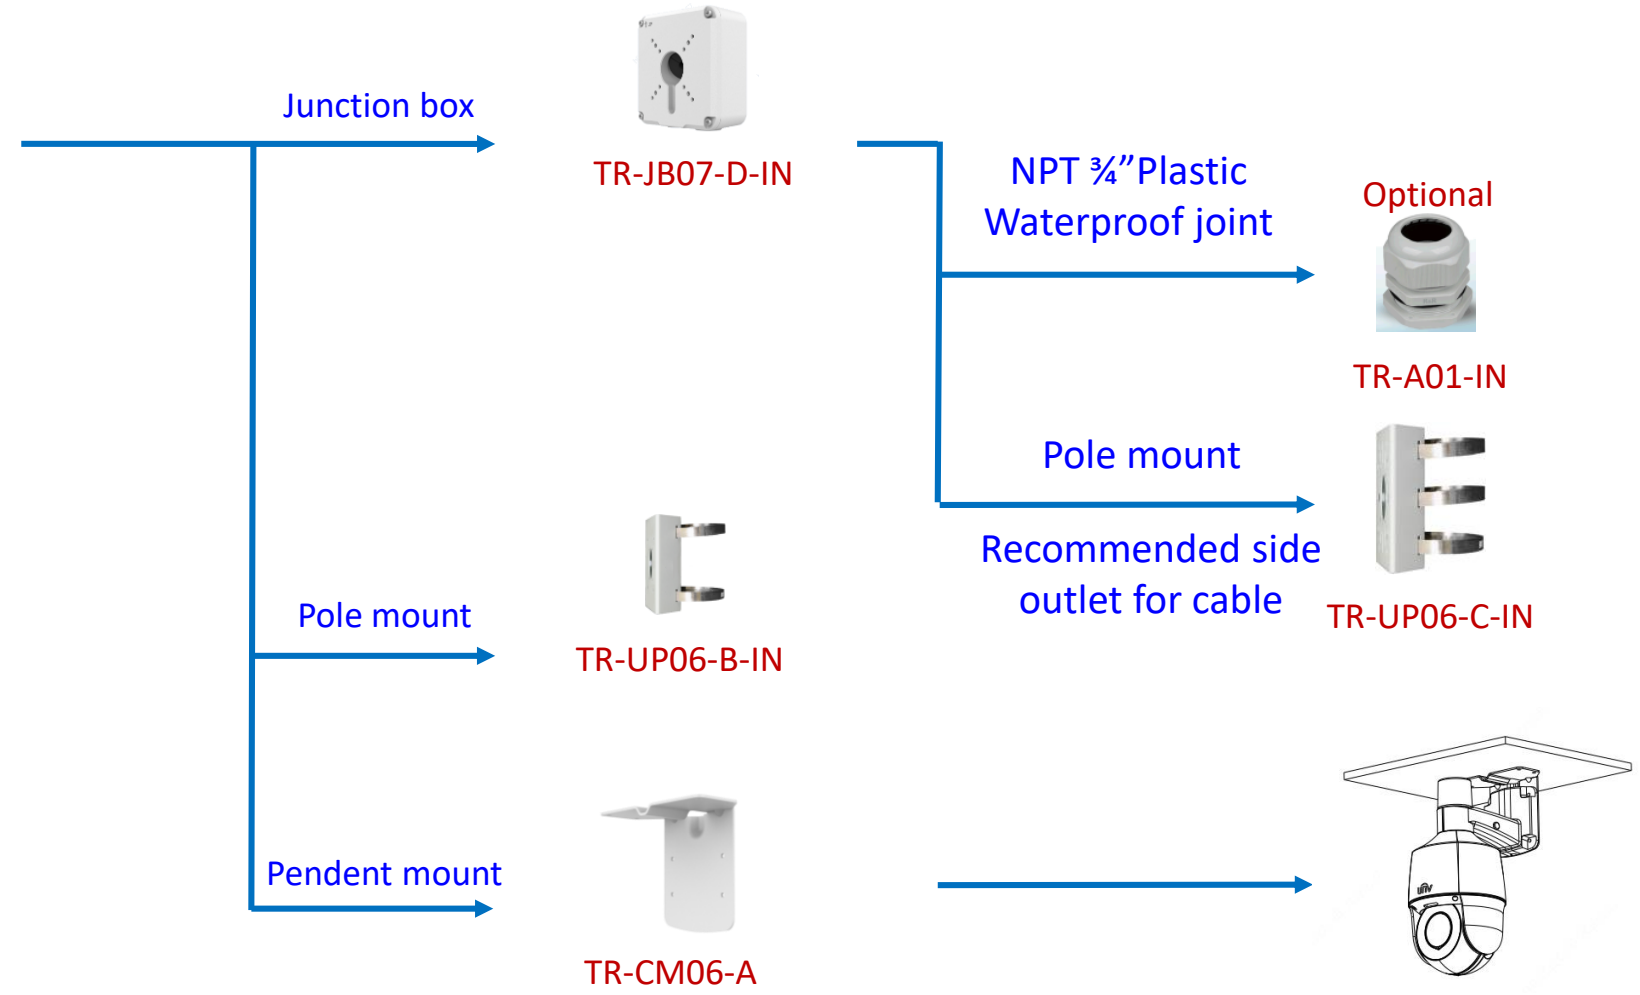

Bullet camera mount

Positioning system mount

IPC672 Series

IPC6312 Series

IPC675 Series

PTZ camera mount

IPC62xx Series
IPC63xx Series
IPC66xx Series

IPC6424SR-X25-VF

PTZ camera mount

Indoor PTZ camera mount

Indoor PTZ camera mount

Omniview Network Camera + PTZ dome

Omniview Network Camera
+
PTZ dome

wall mount

TR-WE45-E-IN

pole mount