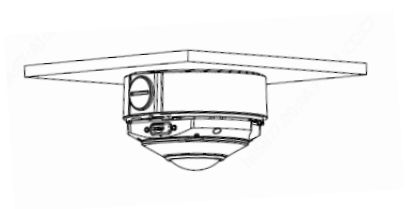

TR-A01-IN

Pole mount

TR-UP06-IN

NPT 3/4" Plastic Waterproof joint

Optional

TR-A01-IN

Pole mount

TR-UP06-IN

Fisheye camera mount

Dome camera Indoor pendent mount

*Release: 2019Q1

Junction box

- IPC323X series + TR-JB04-C-IN

- PRIME series
IPC363X
PRIME series
IPC361X S/E + TR-JB03-H-IN
Mini PTZ
PRIME series
IPC353X