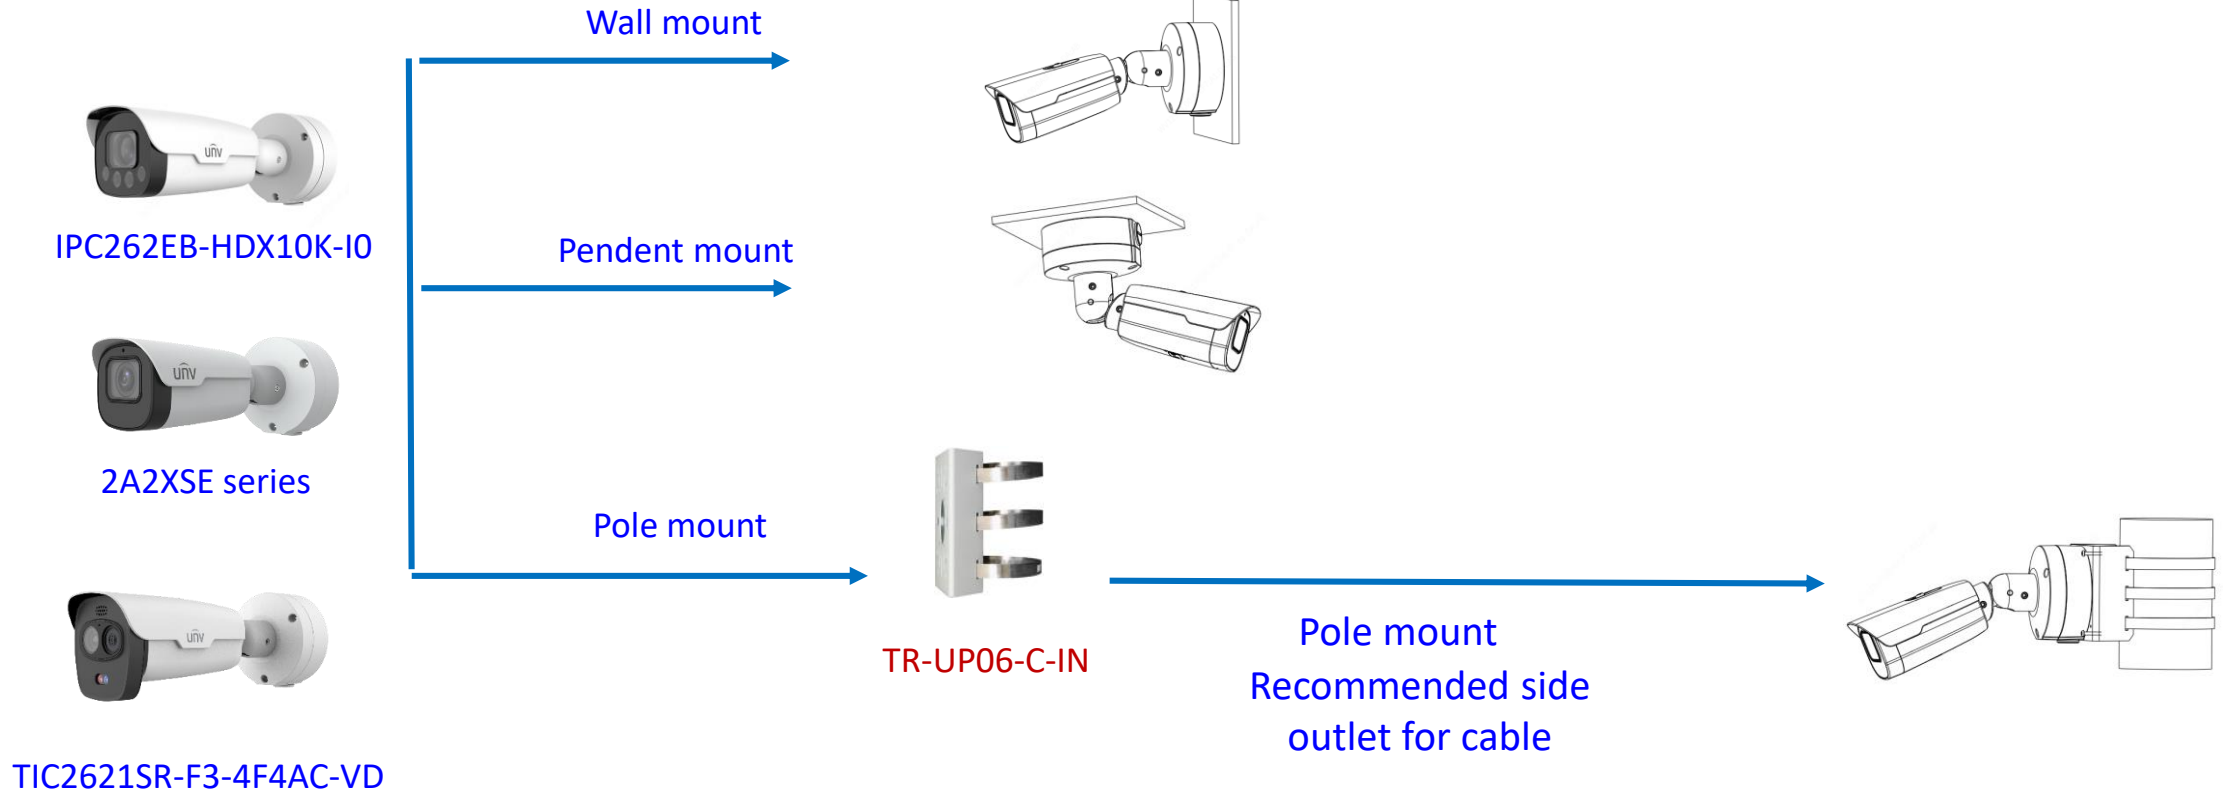

Bullet camera mount