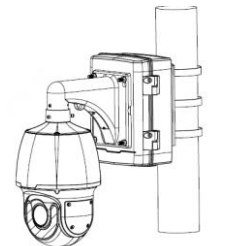

-  IPC373XSE series

Indoor pendent mount

Bullet camera mount

Bullet camera mount

Mini Bullet camera mount

EASY/PRIME series
IPC21XX

IPC231X SB IPC2128 SB

IPC232X LB IPC21XX
(Round mount)

Bullet camera mount

Positioning system mount

IPC672 Series

IPC6312 Series

IPC675 Series

PTZ camera mount

IPC62xx Series
IPC63xx Series
IPC66xx Series

IPC6424SR-X25-VF

PTZ camera mount

Indoor PTZ camera mount

Indoor PTZ camera mount

Omniview Network Camera + PTZ dome

Omniview Network Camera
+
PTZ dome

wall mount

TR-WE45-E-IN

pole mount