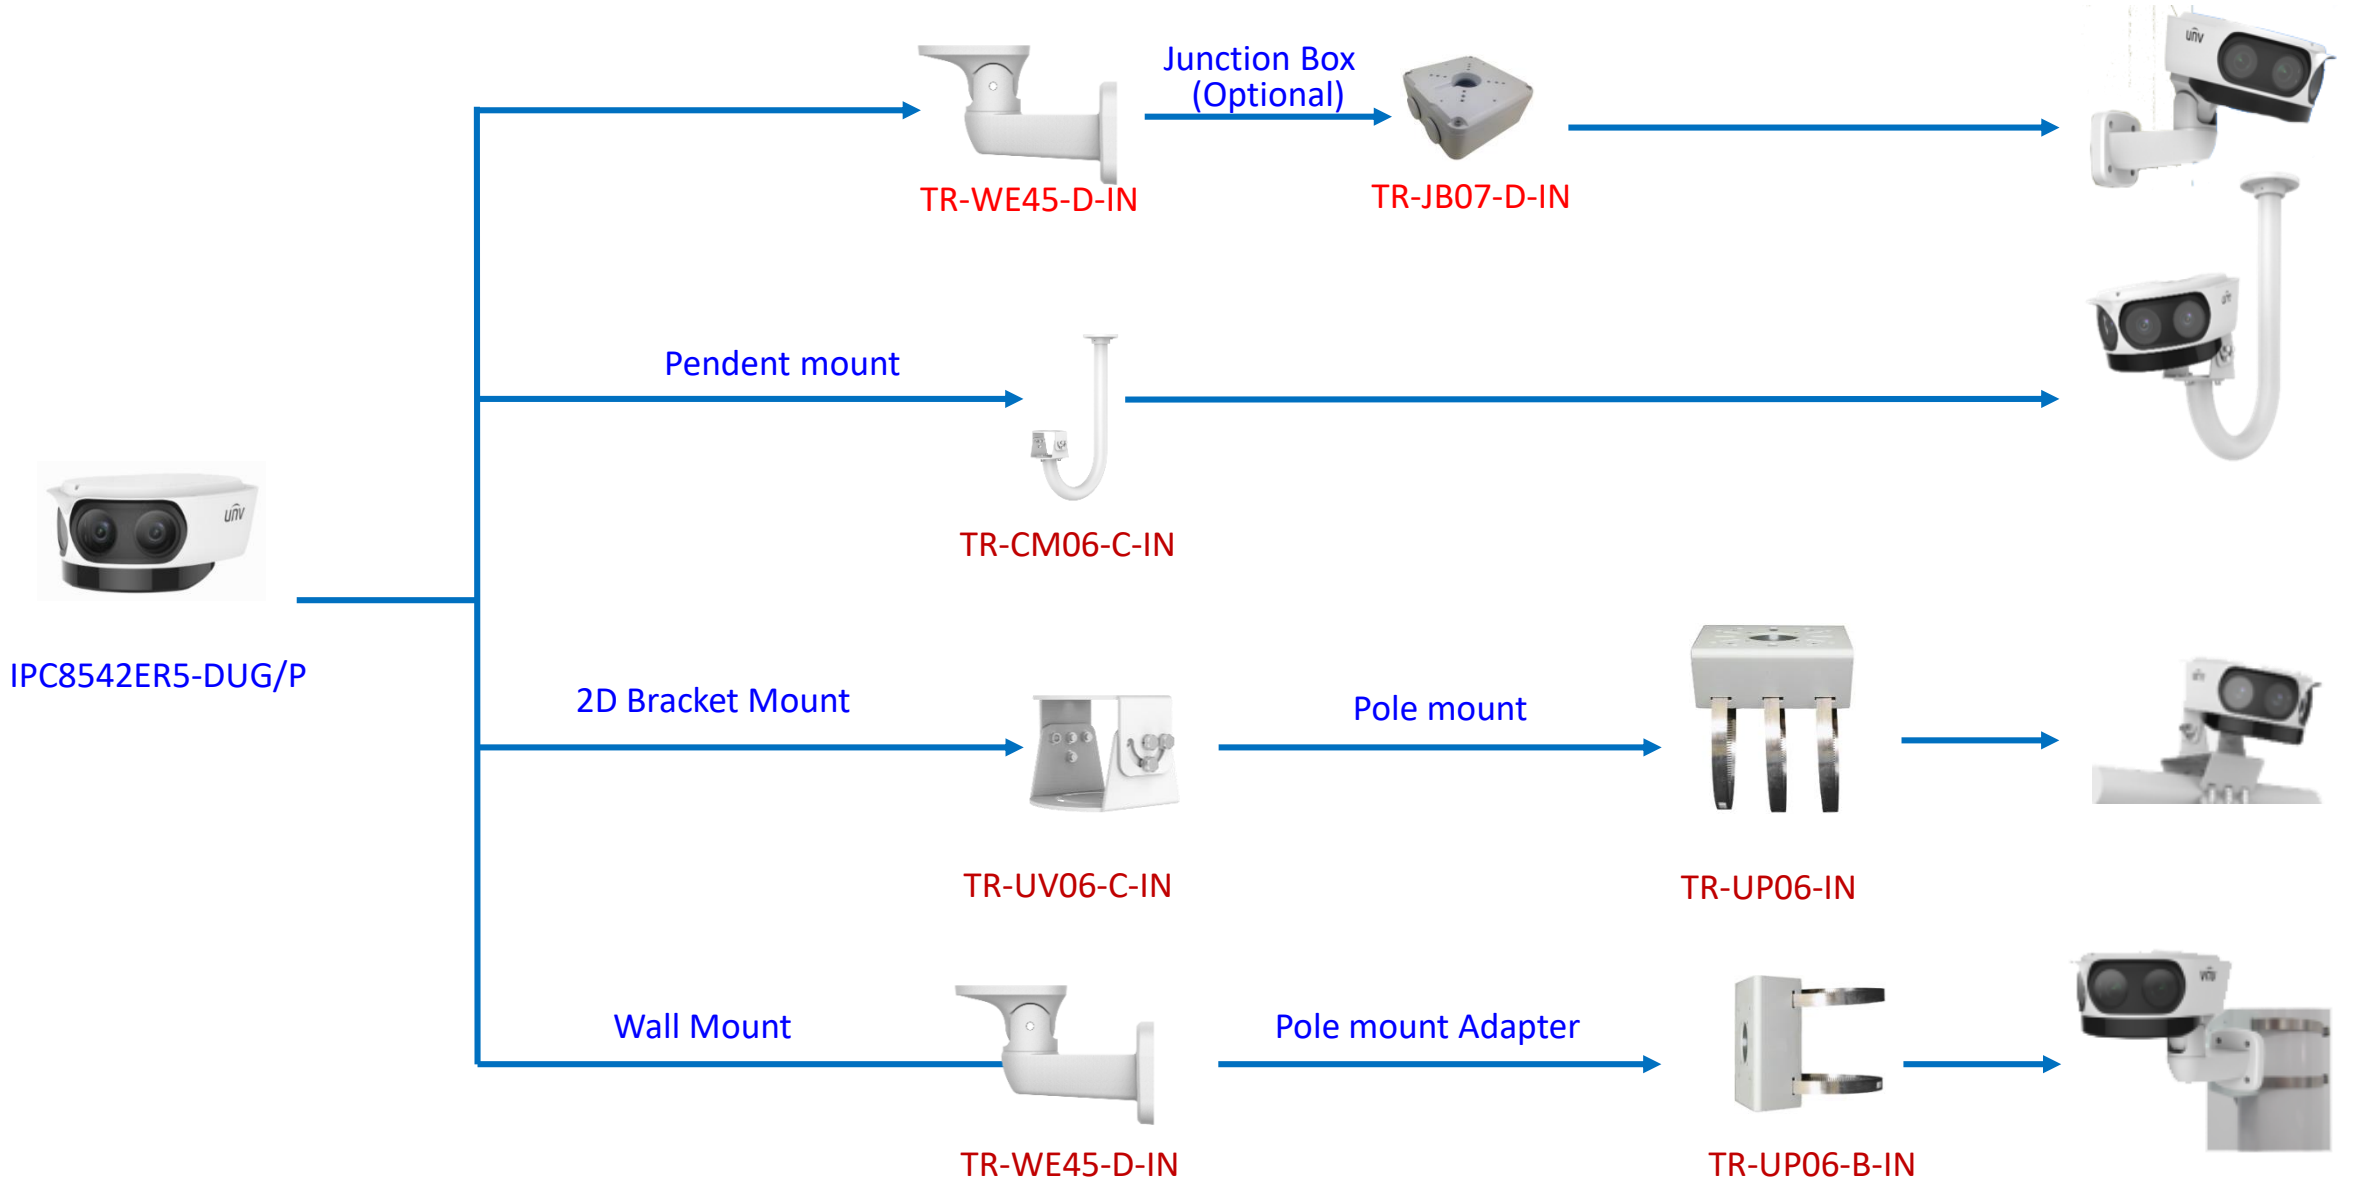

-  IPC373XSE series

Indoor pendent mount

Bullet camera mount

Bullet camera mount

Mini Bullet camera mount

EASY/PRIME series
IPC21XX

IPC231X SB IPC2128 SB

IPC232X LB IPC21XX
(Round mount)

Bullet camera mount

Positioning system mount

IPC672 Series

IPC6312 Series

IPC675 Series

PTZ camera mount

IPC62xx Series
IPC63xx Series
IPC66xx Series

IPC6424SR-X25-VF

PTZ camera mount

Indoor PTZ camera mount

Indoor PTZ camera mount

Omniview Network Camera + PTZ dome

Omniview Network Camera
+
PTZ dome

wall mount

TR-WE45-E-IN

pole mount

KIT-TR4-1

Positioning system mount

It is necessary to ensure that the mounting base is firm enough

The logo for Uniview, featuring the word "uniview" in a white, lowercase, sans-serif font. A thin white line arches over the "i" and "v". The text is centered within a white graphic element that consists of a horizontal line with rounded ends, forming a shallow U-shape that frames the text from below and sides.