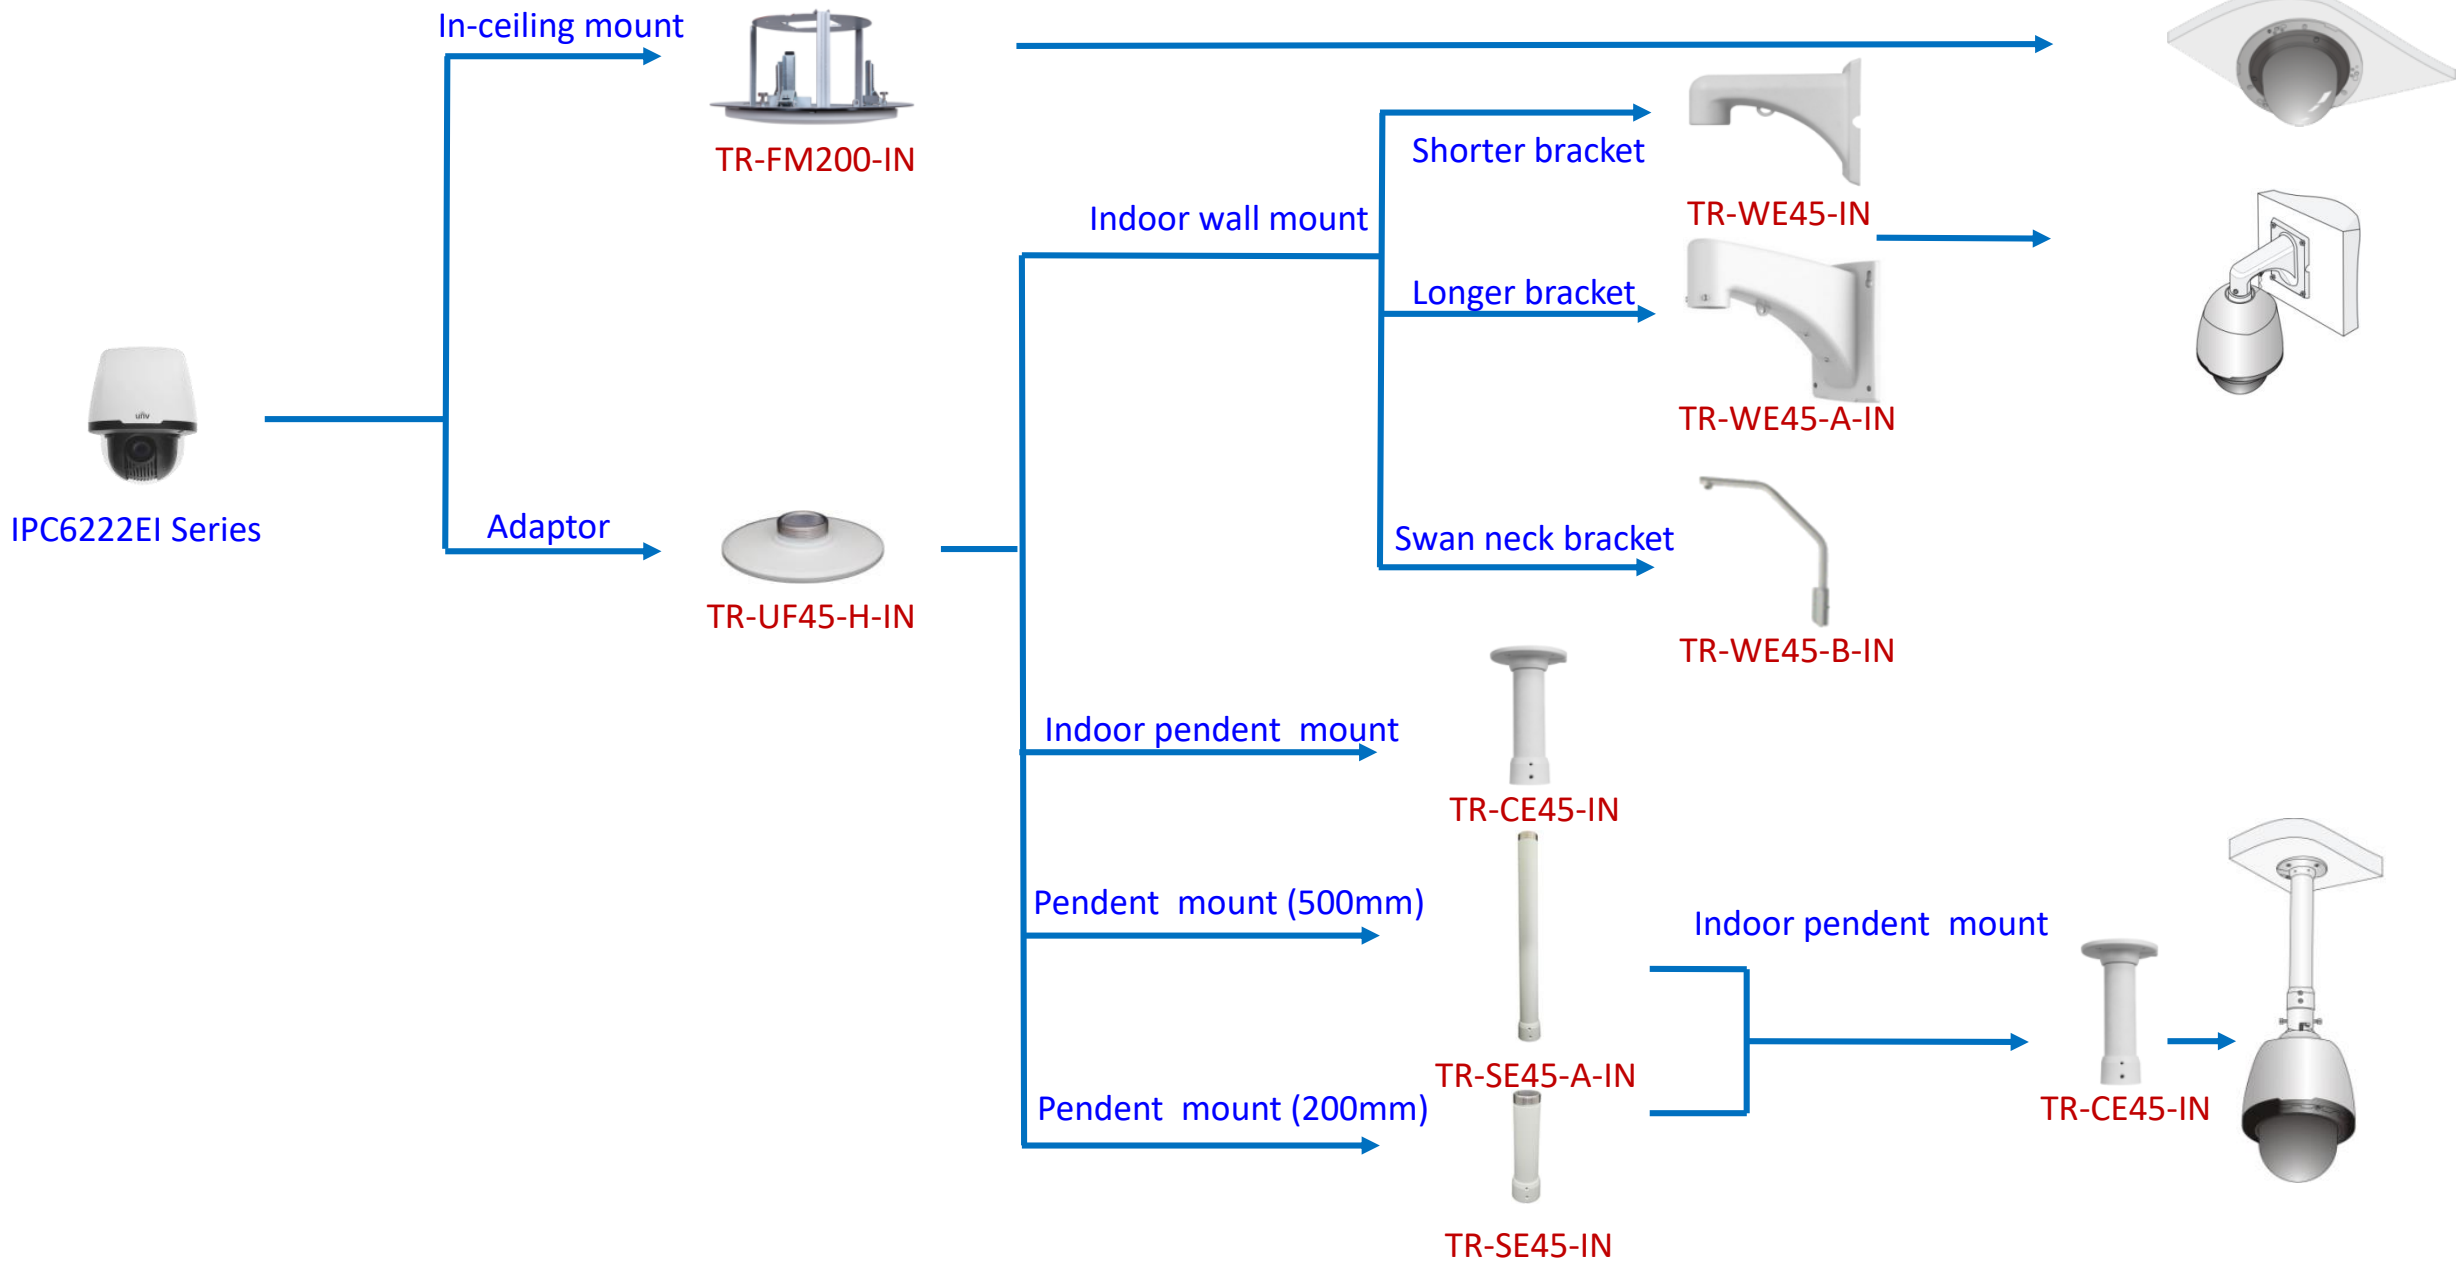

Bullet camera mount

Positioning system mount

IPC672 Series

IPC6312 Series

IPC675 Series

PTZ camera mount

IPC62xx Series
IPC63xx Series
IPC66xx Series

IPC6424SR-X25-VF

PTZ camera mount

Indoor PTZ camera mount

Indoor PTZ camera mount

Omniview Network Camera + PTZ dome

Omniview Network Camera
+
PTZ dome

wall mount

TR-WE45-E-IN

pole mount

KIT-TR4-1

Positioning system mount

It is necessary to ensure that the mounting base is firm enough

The logo for Uniview, featuring the word "uniview" in a white, lowercase, sans-serif font. A thin white line arches over the "i" and "v". The text is centered within a white graphic element that consists of a horizontal line with rounded ends, forming a shallow U-shape that frames the text from below and sides.