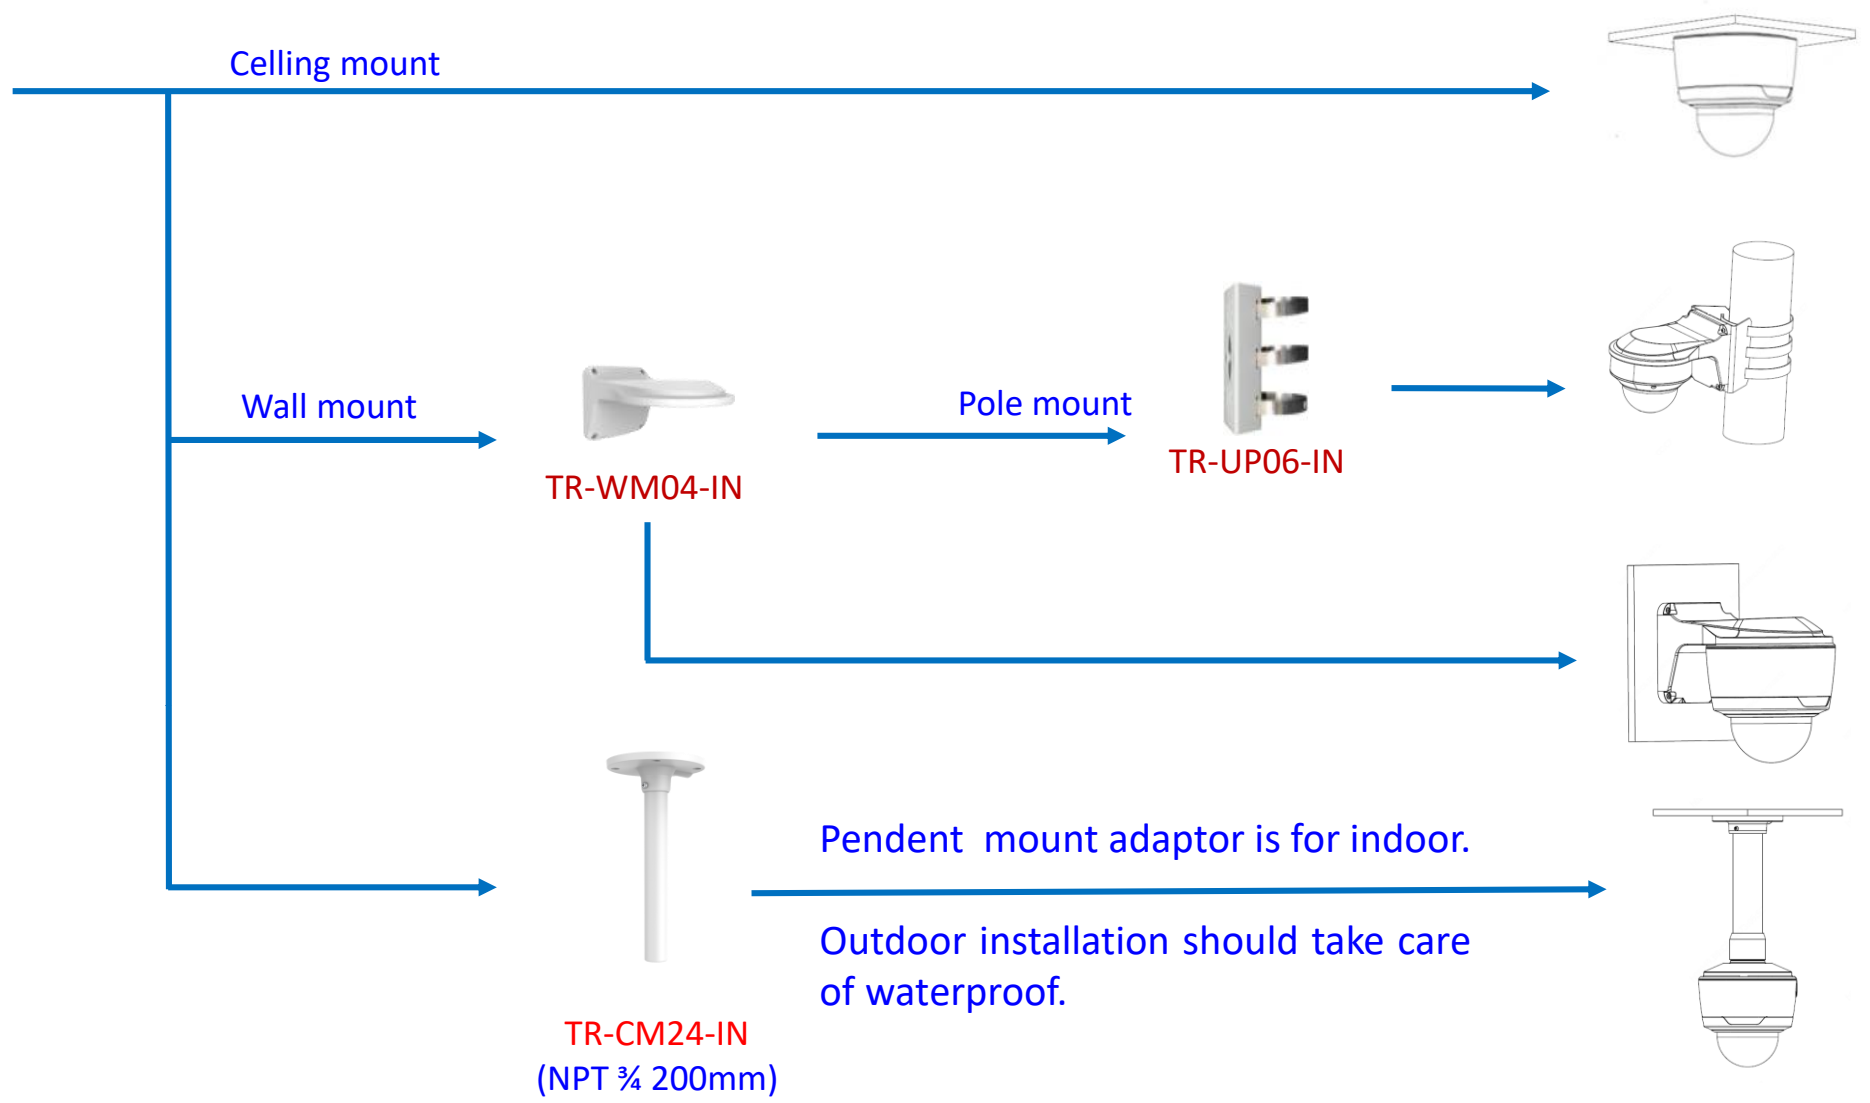

IPC Accessories Installation Guide

2022-01-17

Box camera mount

Dome camera mount

Dome camera mount

Dome camera mount

Electric-box Transfer plate

Dome camera mount

Dome camera mount

PRIME series IPC361XSR -F EASY series IPC361XL/LE

PRIME/EASY series IPC363X PRIME series IPC361X S/E

Mini PTZ series IPC64XX PRIME/EASY series IPC353X

IPC363x SS\SA\SB series IPC363x SE series

TR-A01-IN

Pole mount

TR-UP06-IN

NPT 3/4" Plastic Waterproof joint

Optional

TR-A01-IN

Pole mount

TR-UP06-IN