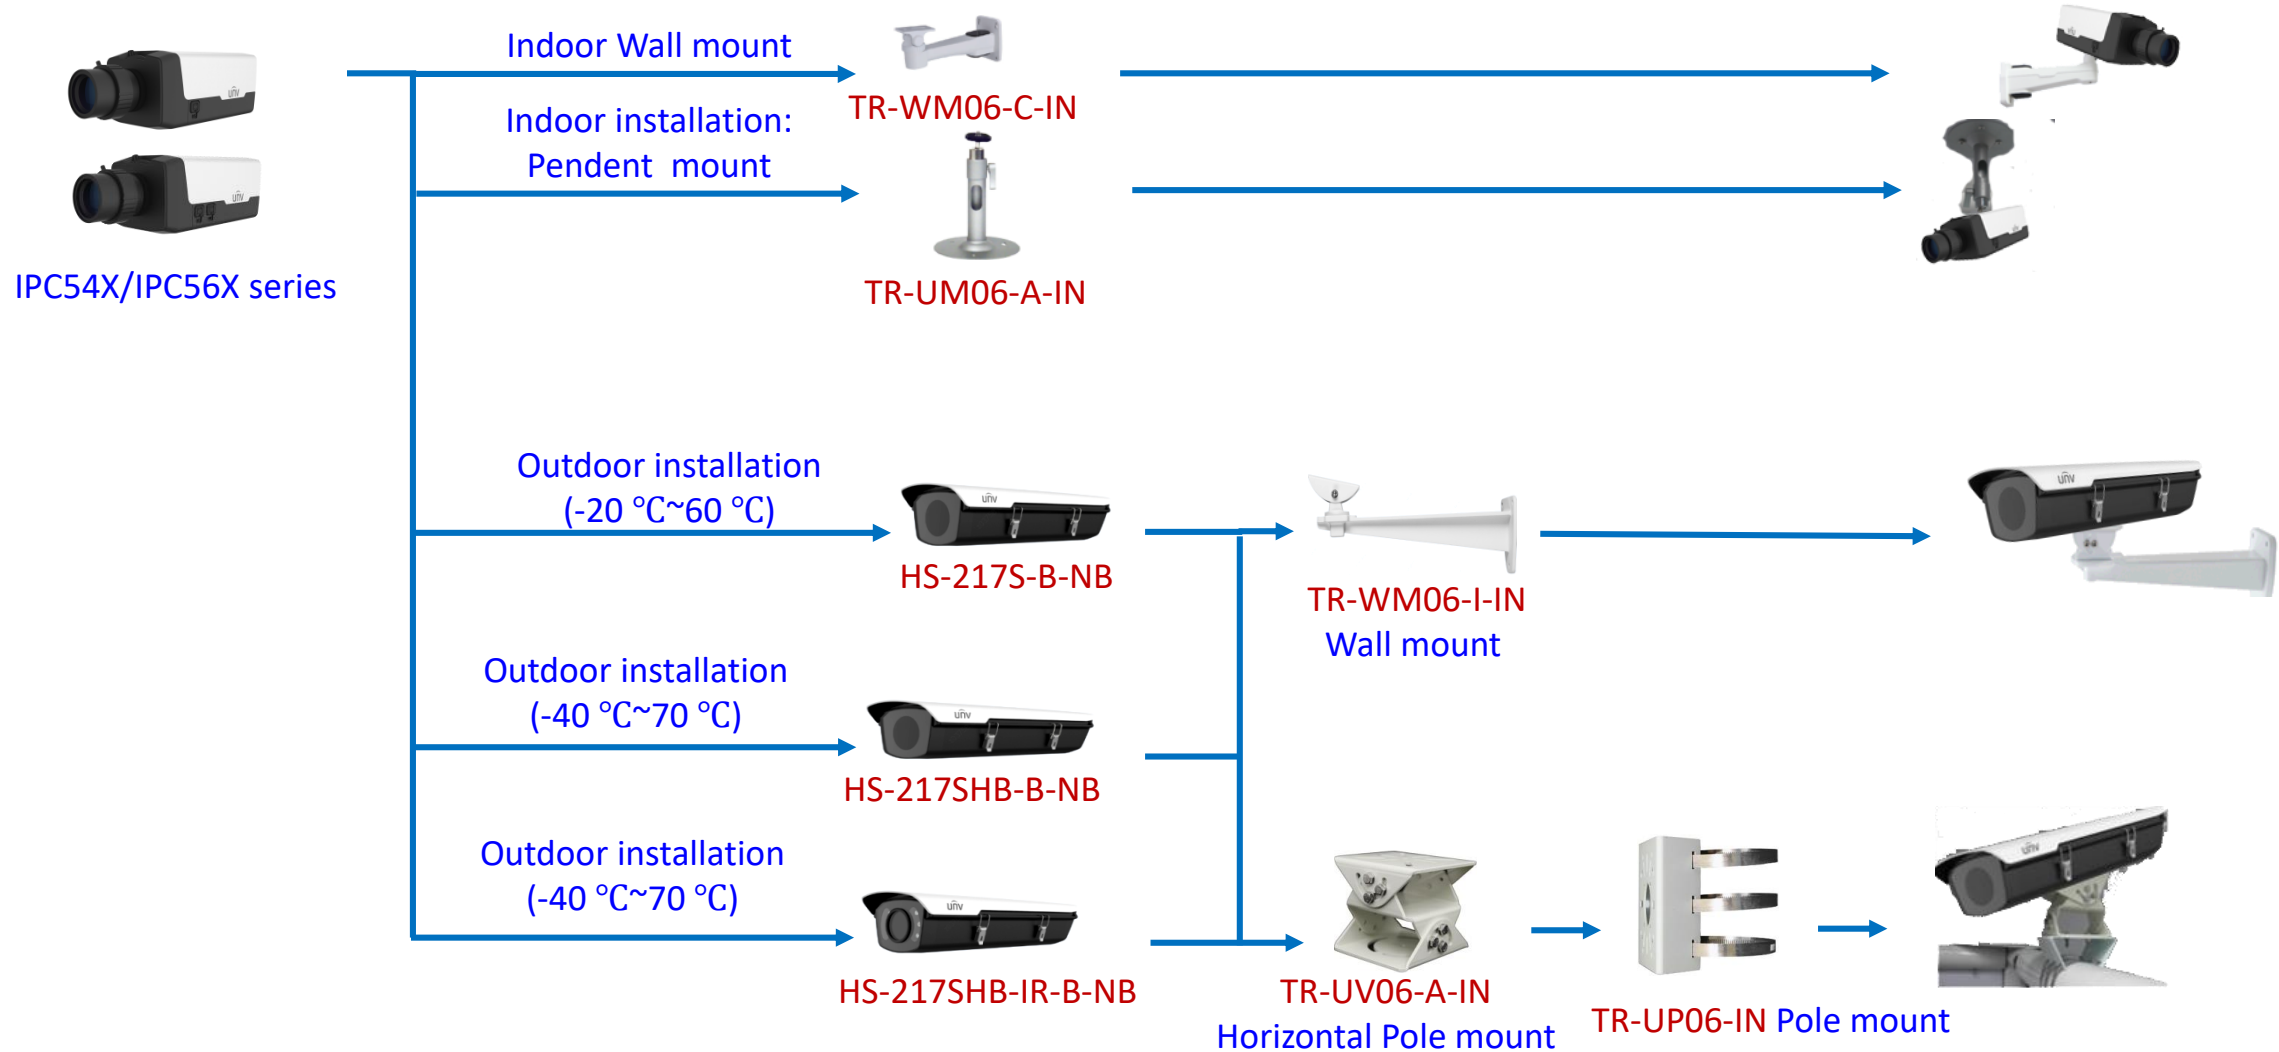

IPC Accessories Installation Guide

2022-01-17

Box camera mount

Dome camera mount

Dome camera mount

Dome camera mount

Electric-box Transfer plate

Dome camera mount

Dome camera mount

PRIME series IPC361XSR -F EASY series IPC361XL/LE

PRIME/EASY series IPC363X PRIME series IPC361X S/E

Mini PTZ series IPC64XX PRIME/EASY series IPC353X

IPC363x SS\SA\SB series IPC363x SE series

TR-A01-IN

Pole mount

TR-UP06-IN

NPT 3/4" Plastic Waterproof joint

Optional

TR-A01-IN

Pole mount

TR-UP06-IN

Fisheye camera mount

Dome camera Indoor pendent mount

*Release: 2019Q1

Junction box

- IPC323X series + TR-JB04-C-IN

- PRIME series
IPC363X
PRIME series
IPC361X S/E + TR-JB03-H-IN
Mini PTZ
PRIME series
IPC353X