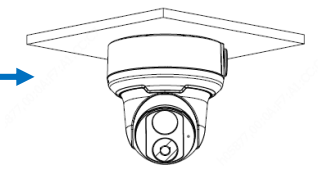

TR-A01-IN

Pole mount

TR-UP06-IN

NPT 3/4" Plastic Waterproof joint

Optional

TR-A01-IN

Pole mount

TR-UP06-IN

Fisheye camera mount

Dome camera Indoor pendent mount

*Release: 2019Q1

Junction box

- IPC323X series + TR-JB04-C-IN

- PRIME series
IPC363X
PRIME series
IPC361X S/E + TR-JB03-H-IN
Mini PTZ
PRIME series
IPC353X