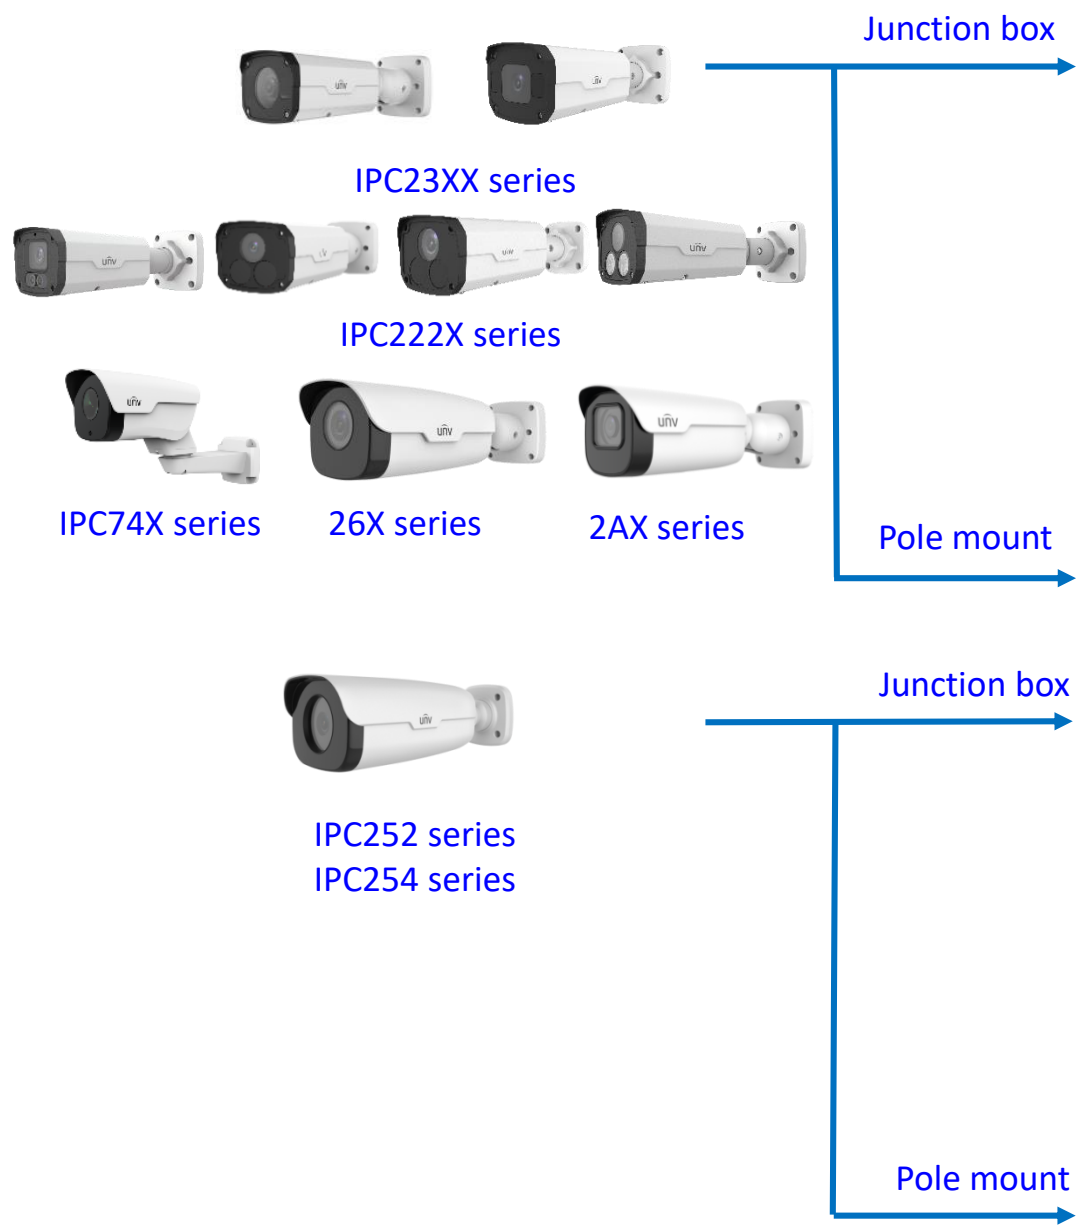

Fisheye camera mount

Dome camera Indoor pendent mount

*Release: 2019Q1

Junction box

- IPC323X series + TR-JB04-C-IN

- PRIME series
IPC363X
PRIME series
IPC361X S/E + TR-JB03-H-IN
Mini PTZ
PRIME series
IPC353X

- IPC361X LB/LE + TR-JB03-I-IN
IPC361X SR -F

- IPC32X series
IPC31X series + TR-JB03-G-IN
IPC354 series
IPC3616 series
IPC361X SS/SB series

- 868 fisheye + TR-JB04-D-IN

- 814 fisheye + TR-JB03-H-IN
815 fisheye

-  IPC373XSE series

Indoor pendent mount

Bullet camera mount

Bullet camera mount

Mini Bullet camera mount

EASY/PRIME series
IPC21XX

IPC231X SB IPC2128 SB

IPC232X LB IPC21XX
(Round mount)