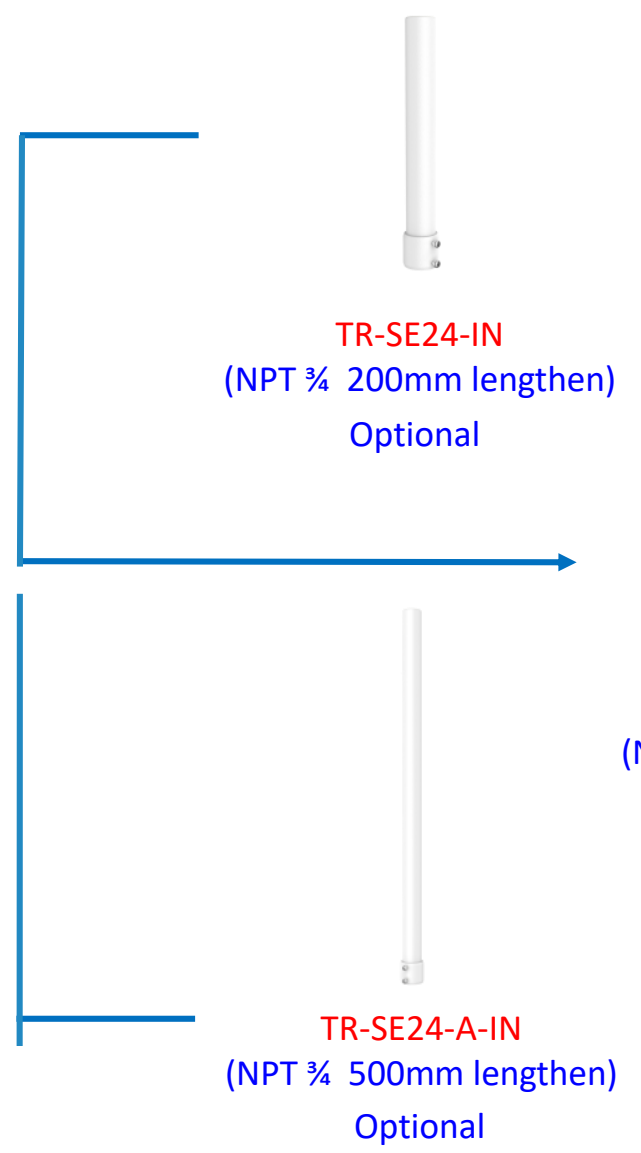

Dome camera Indoor pendent mount

*Release: 2019Q1

- IPC323X series + TR-JB04-C-IN

- PRIME series
  IPC363X
  PRIME series
  IPC361X S/E + TR-JB03-H-IN
  Mini PTZ
  PRIME series
  IPC353X

- IPC361X LB/LE + TR-JB03-I-IN
  IPC361X SR -F

- IPC32X series
  IPC31X series + TR-JB03-G-IN
  IPC354 series
  IPC3616 series
  IPC361X SS/SB series

- 868 fisheye + TR-JB04-D-IN

- 814 fisheye + TR-JB03-H-IN
  815 fisheye

- IPC373XSE series