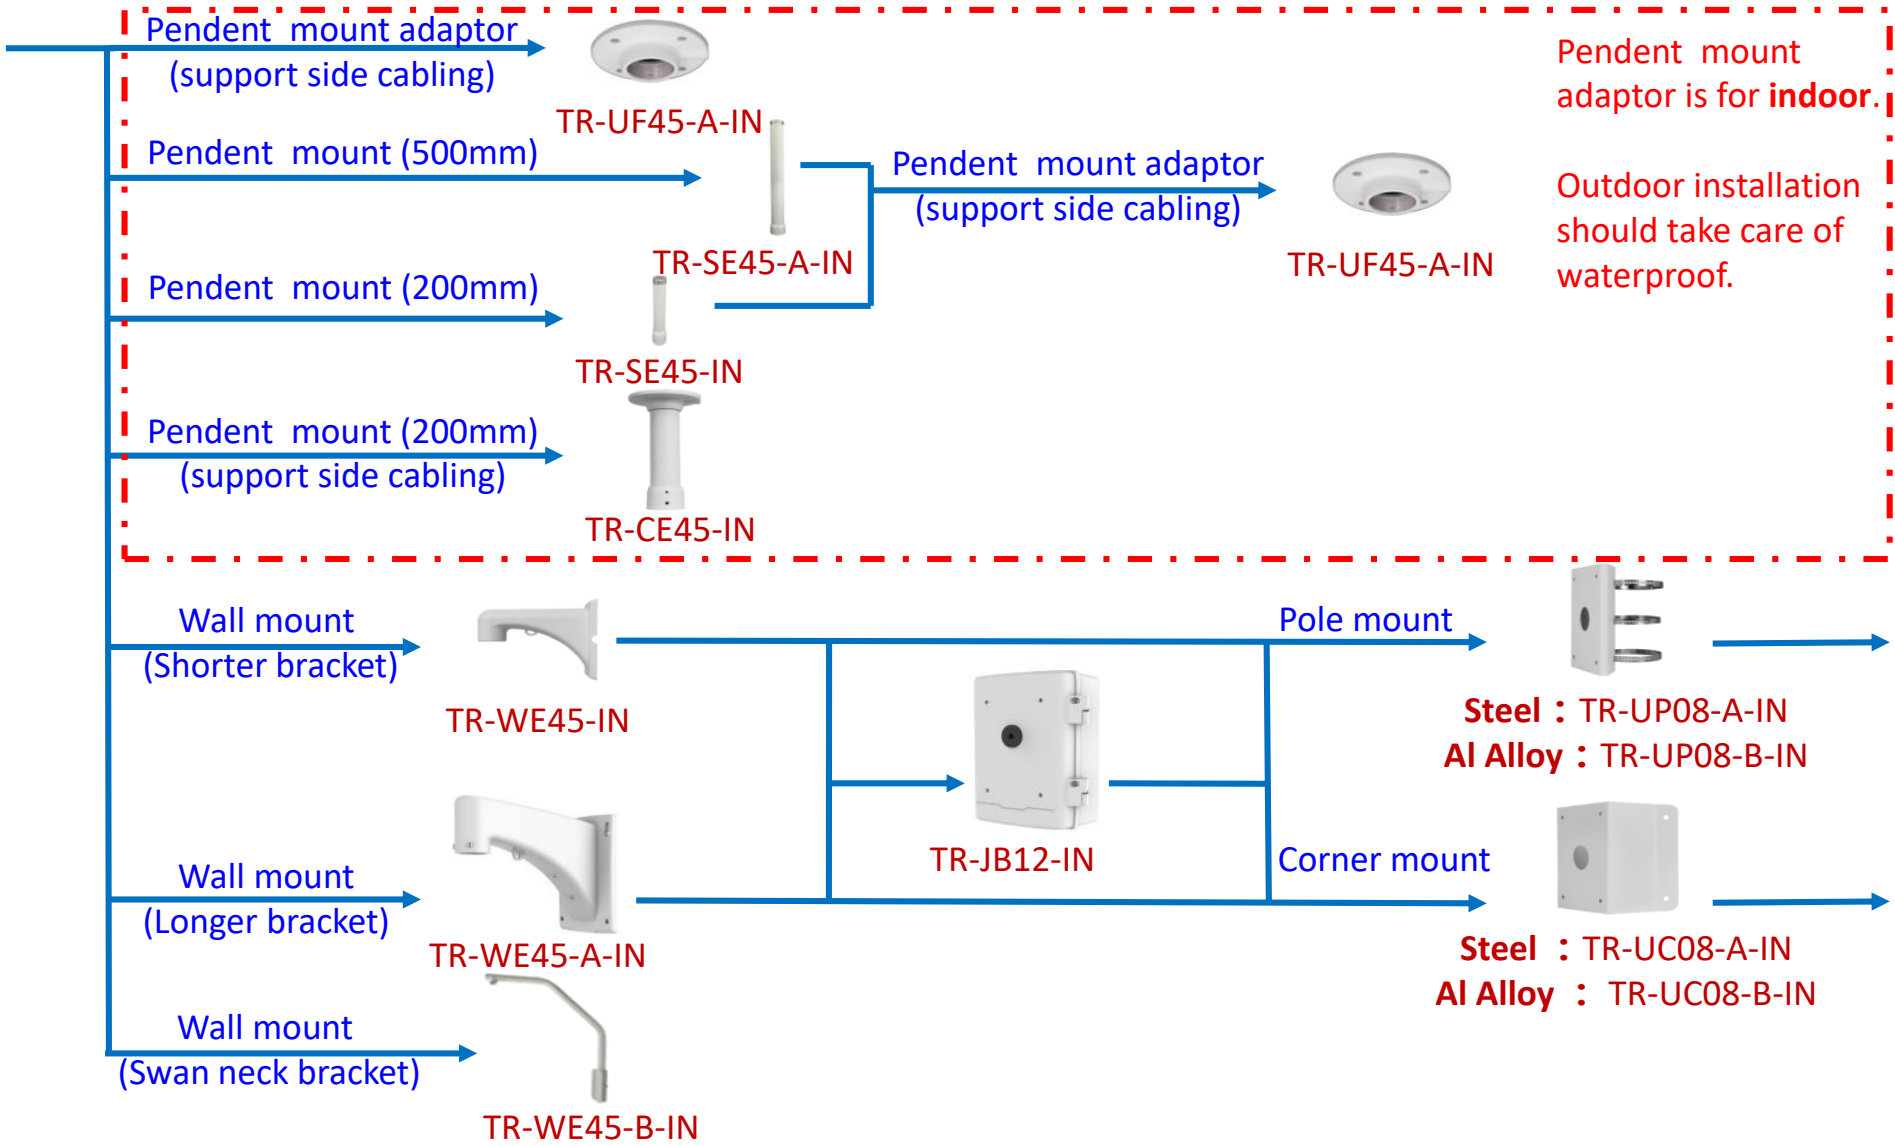

Bullet camera mount

Positioning system mount

IPC672 Series

IPC6312 Series

IPC675 Series

PTZ camera mount

IPC62xx Series
IPC63xx Series
IPC66xx Series

IPC6424SR-X25-VF

PTZ camera mount

Indoor PTZ camera mount

Indoor PTZ camera mount

Omniview Network Camera + PTZ dome

Omniview Network Camera
+
PTZ dome

wall mount

TR-WE45-E-IN

pole mount