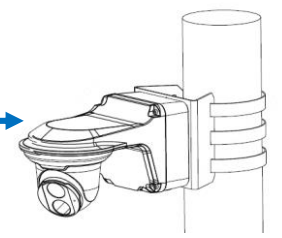

TR-JB03-I-IN

TR-JB07/WM03-G-IN

TR-WM03-D-IN

TR-JB03-H-IN

TR-JB07/WM03-F-IN

TR-WM03-B-IN

NPT 3/4" Plastic Waterproof joint

Optional

TR-A01-IN

Pole mount

TR-UP06-IN

NPT 3/4" Plastic Waterproof joint

Optional

TR-A01-IN

Pole mount

TR-UP06-IN

Fisheye camera mount

Dome camera Indoor pendent mount

*Release: 2019Q1

Junction box

- IPC323X series + TR-JB04-C-IN

- PRIME series
IPC363X
PRIME series
IPC361X S/E + TR-JB03-H-IN
Mini PTZ
PRIME series
IPC353X