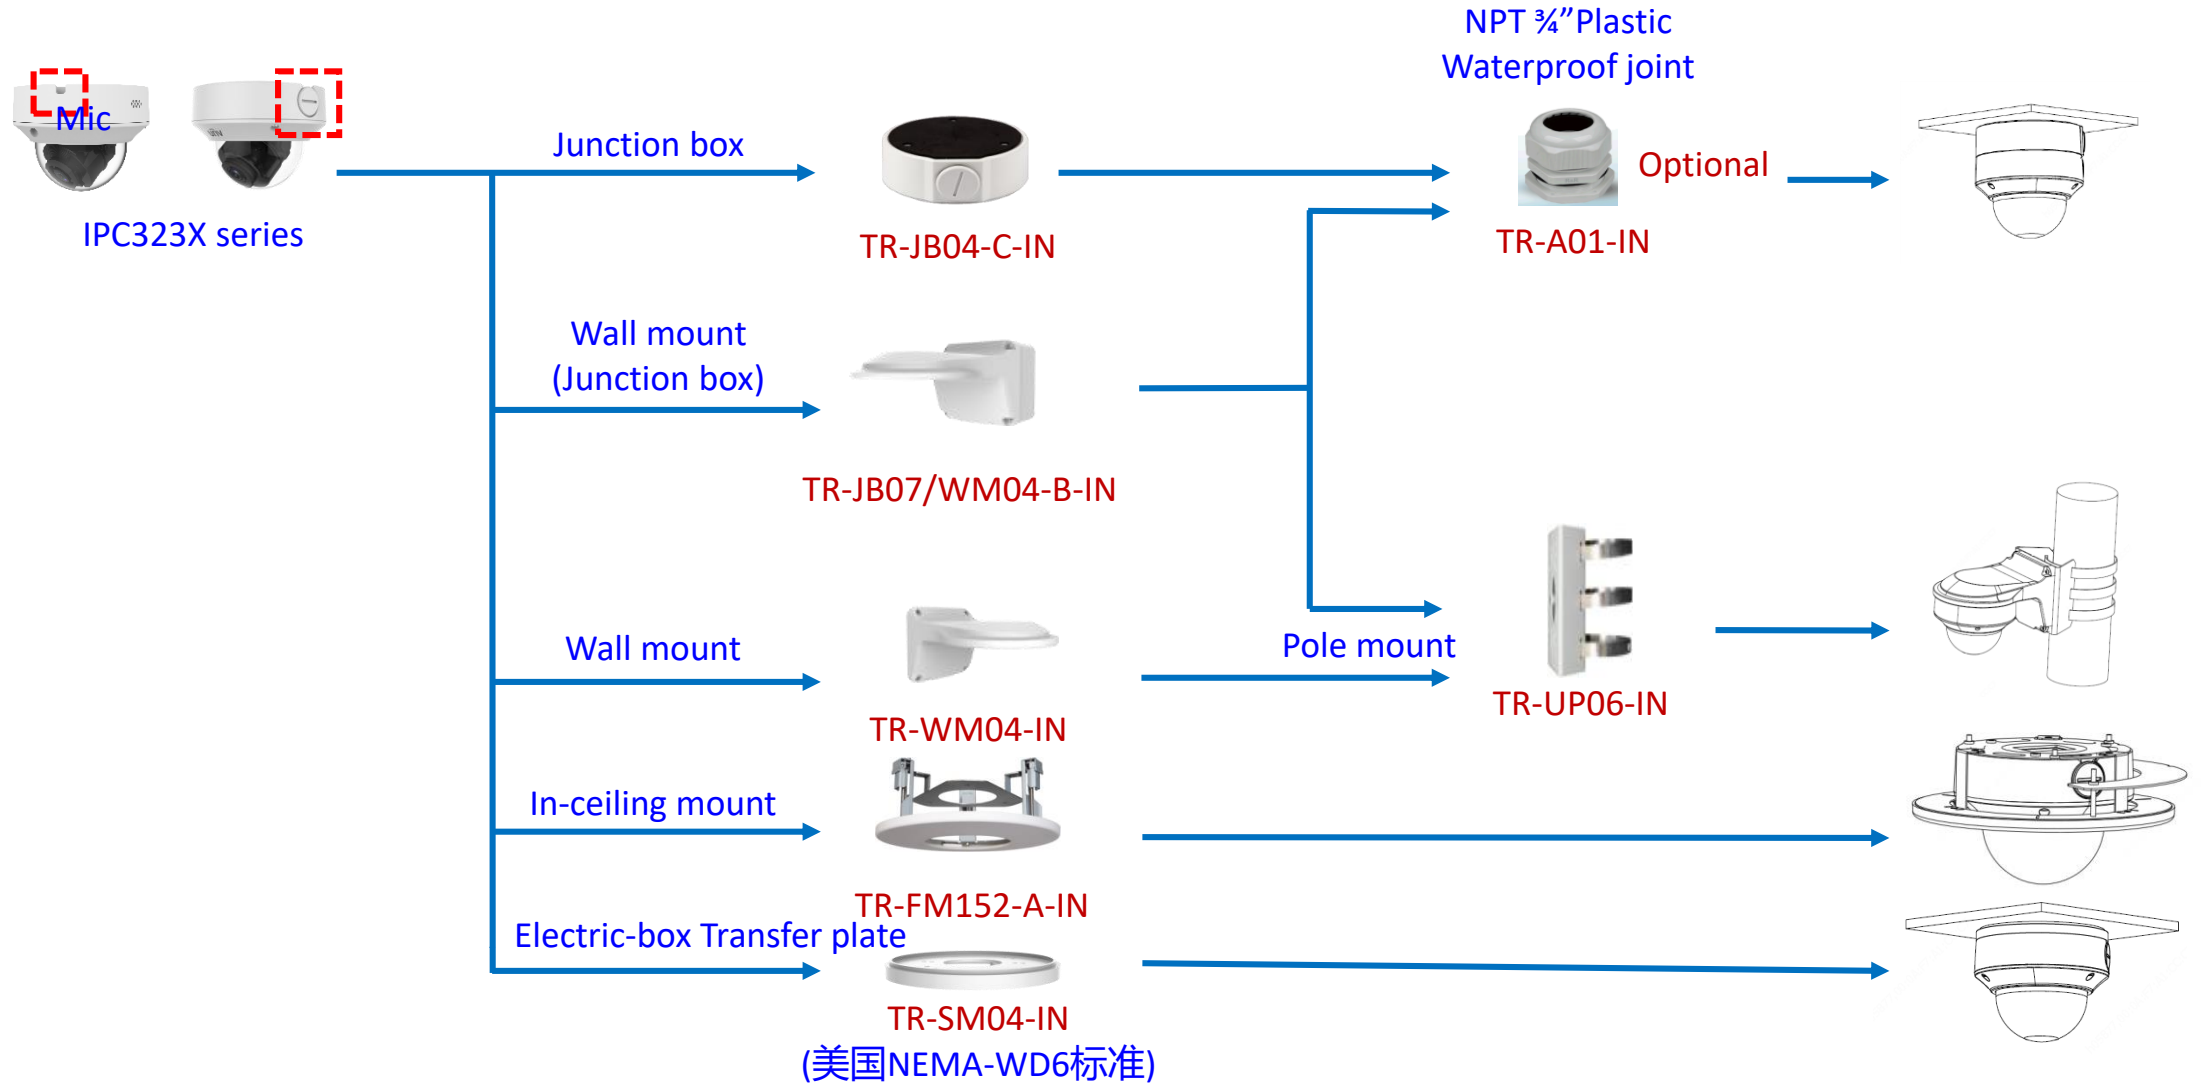

IPC Accessories Installation Guide

2022-01-17

Box camera mount

Dome camera mount

Dome camera mount

Dome camera mount

Electric-box Transfer plate

Dome camera mount

Dome camera mount

PRIME series IPC361XSR -F EASY series IPC361XL/LE

PRIME/EASY series IPC363X PRIME series IPC361X S/E

Mini PTZ series IPC64XX PRIME/EASY series IPC353X

IPC363x SS\SA\SB series IPC363x SE series

TR-JB03-I-IN

TR-JB07/WM03-G-IN

TR-WM03-D-IN

TR-JB03-H-IN

TR-JB07/WM03-F-IN

TR-WM03-B-IN

NPT 3/4" Plastic Waterproof joint

Optional

TR-A01-IN

Pole mount

TR-UP06-IN

NPT 3/4" Plastic Waterproof joint

Optional

TR-A01-IN

Pole mount

TR-UP06-IN