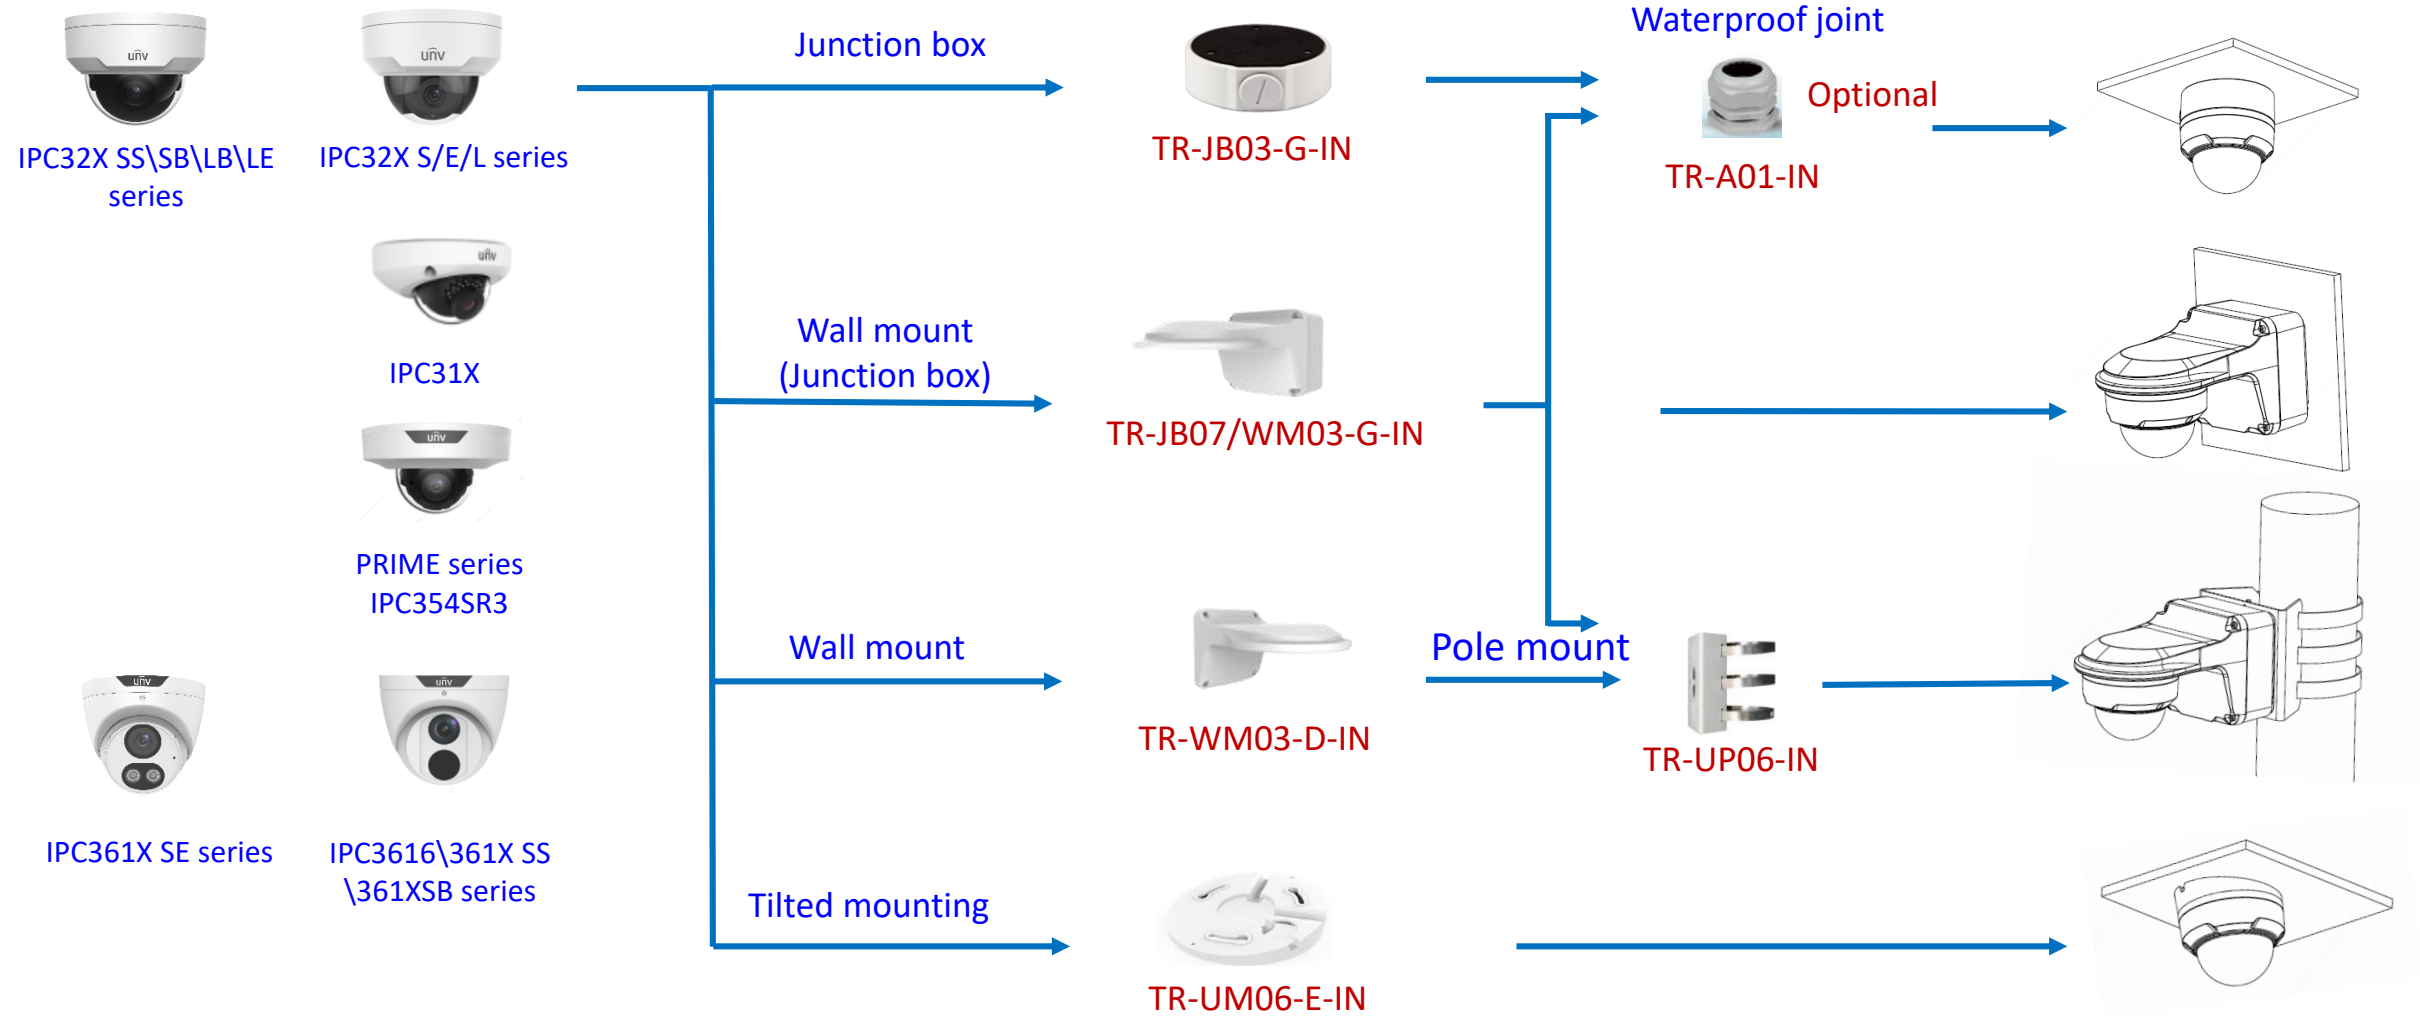

IPC Accessories Installation Guide

2022-01-17

Box camera mount

Dome camera mount

Dome camera mount

Dome camera mount

Electric-box Transfer plate

Dome camera mount

Dome camera mount

PRIME series IPC361XSR -F EASY series IPC361XL/LE

PRIME/EASY series IPC363X PRIME series IPC361X S/E

Mini PTZ series IPC64XX PRIME/EASY series IPC353X

IPC363x SS\SA\SB series IPC363x SE series

TR-A01-IN

Pole mount

TR-UP06-IN

NPT 3/4" Plastic Waterproof joint

Optional

TR-A01-IN

Pole mount

TR-UP06-IN

Fisheye camera mount

Dome camera Indoor pendent mount

*Release: 2019Q1

Junction box

- IPC323X series + TR-JB04-C-IN

- PRIME series
IPC363X
PRIME series
IPC361X S/E + TR-JB03-H-IN
Mini PTZ
PRIME series
IPC353X