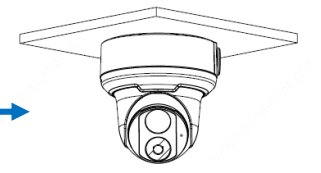

TR-JB03-I-IN

TR-JB07/WM03-G-IN

TR-WM03-D-IN

TR-JB03-H-IN

TR-JB07/WM03-F-IN

TR-WM03-B-IN

NPT 3/4" Plastic Waterproof joint

Optional

TR-A01-IN

Pole mount

TR-UP06-IN

NPT 3/4" Plastic Waterproof joint

Optional

TR-A01-IN

Pole mount

TR-UP06-IN