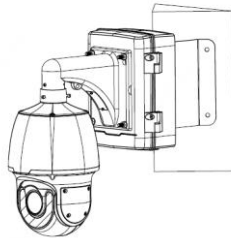

-  IPC373XSE series

Indoor pendent mount

Bullet camera mount

Bullet camera mount

Mini Bullet camera mount

EASY/PRIME series
IPC21XX

IPC231X SB IPC2128 SB

IPC232X LB IPC21XX
(Round mount)

Bullet camera mount

Positioning system mount

IPC672 Series

IPC6312 Series

IPC675 Series

PTZ camera mount

IPC62xx Series
IPC63xx Series
IPC66xx Series

IPC6424SR-X25-VF

PTZ camera mount

Indoor PTZ camera mount

Indoor PTZ camera mount

Omniview Network Camera + PTZ dome

Omniview Network Camera
+
PTZ dome

wall mount

TR-WE45-E-IN

pole mount