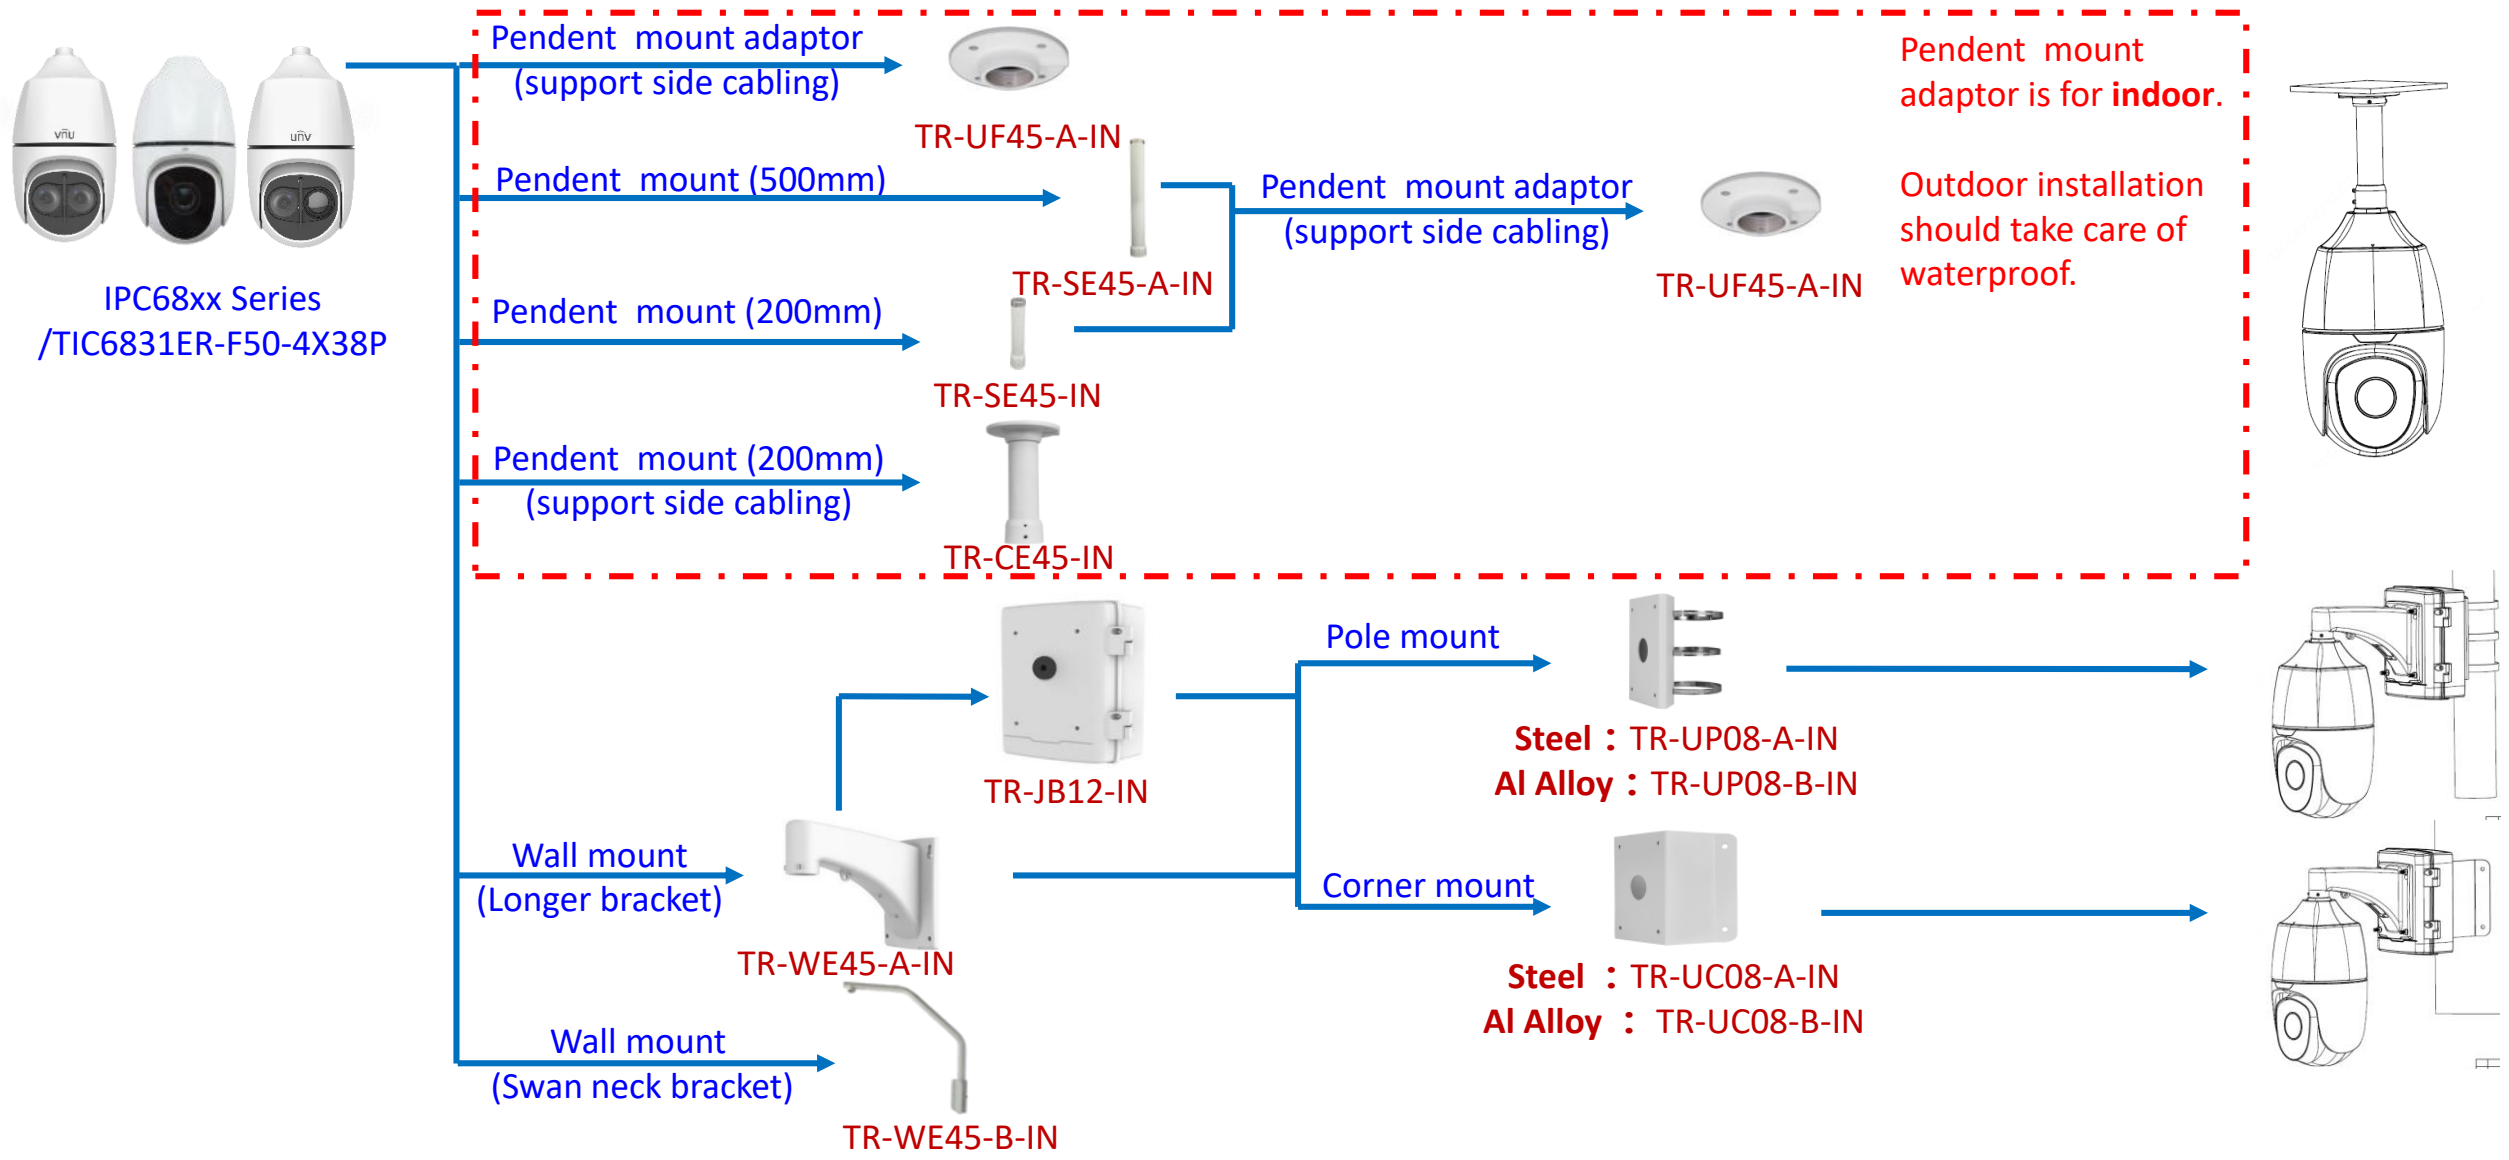

-  IPC373XSE series

Indoor pendent mount

Bullet camera mount

Bullet camera mount

Mini Bullet camera mount

EASY/PRIME series
IPC21XX

IPC231X SB IPC2128 SB

IPC232X LB IPC21XX
(Round mount)

Bullet camera mount

Positioning system mount

IPC672 Series

IPC6312 Series

IPC675 Series

PTZ camera mount

IPC62xx Series
IPC63xx Series
IPC66xx Series

IPC6424SR-X25-VF

PTZ camera mount

Indoor PTZ camera mount

Indoor PTZ camera mount

Omniview Network Camera + PTZ dome

Omniview Network Camera
+
PTZ dome

wall mount

TR-WE45-E-IN

pole mount