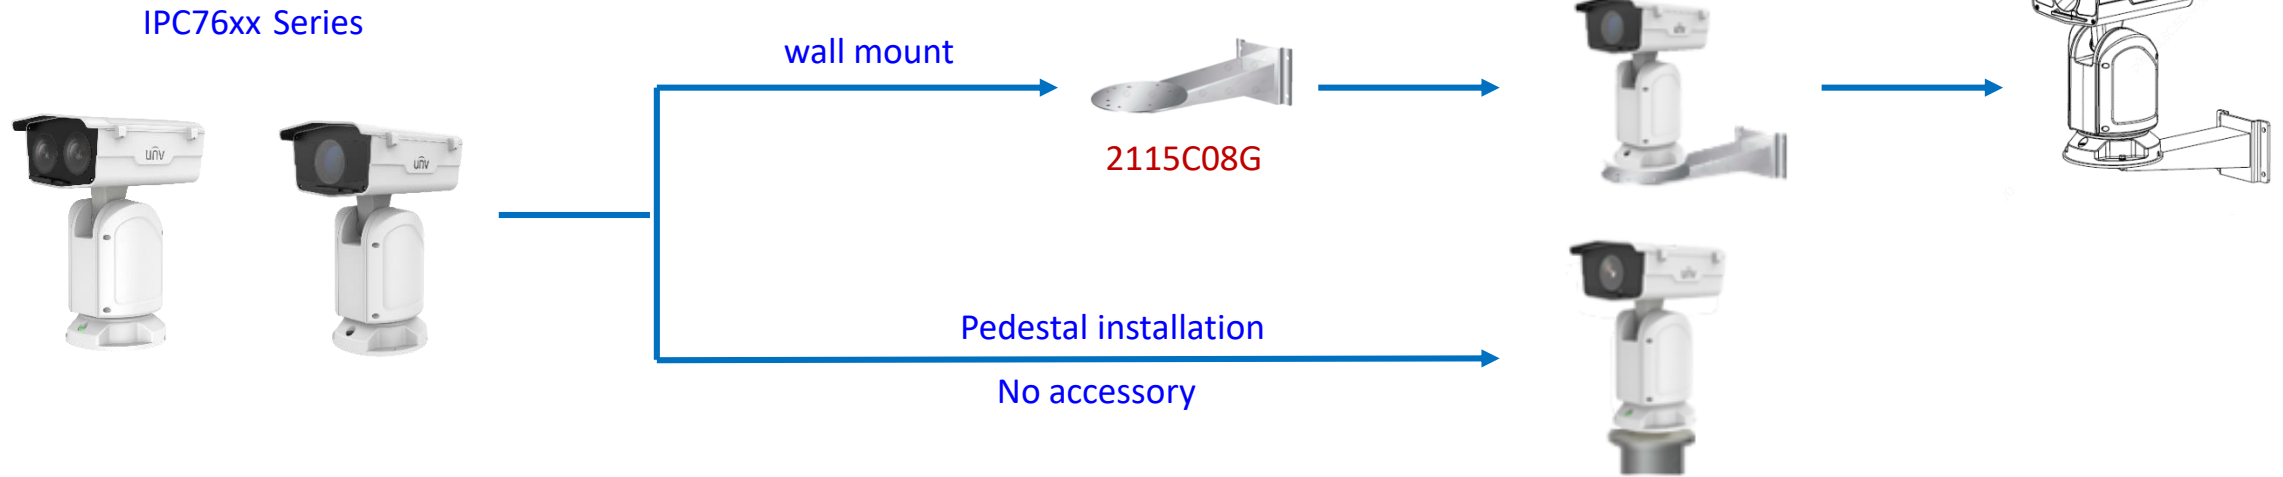

Positioning system mount

It is necessary to ensure that the mounting base is firm enough