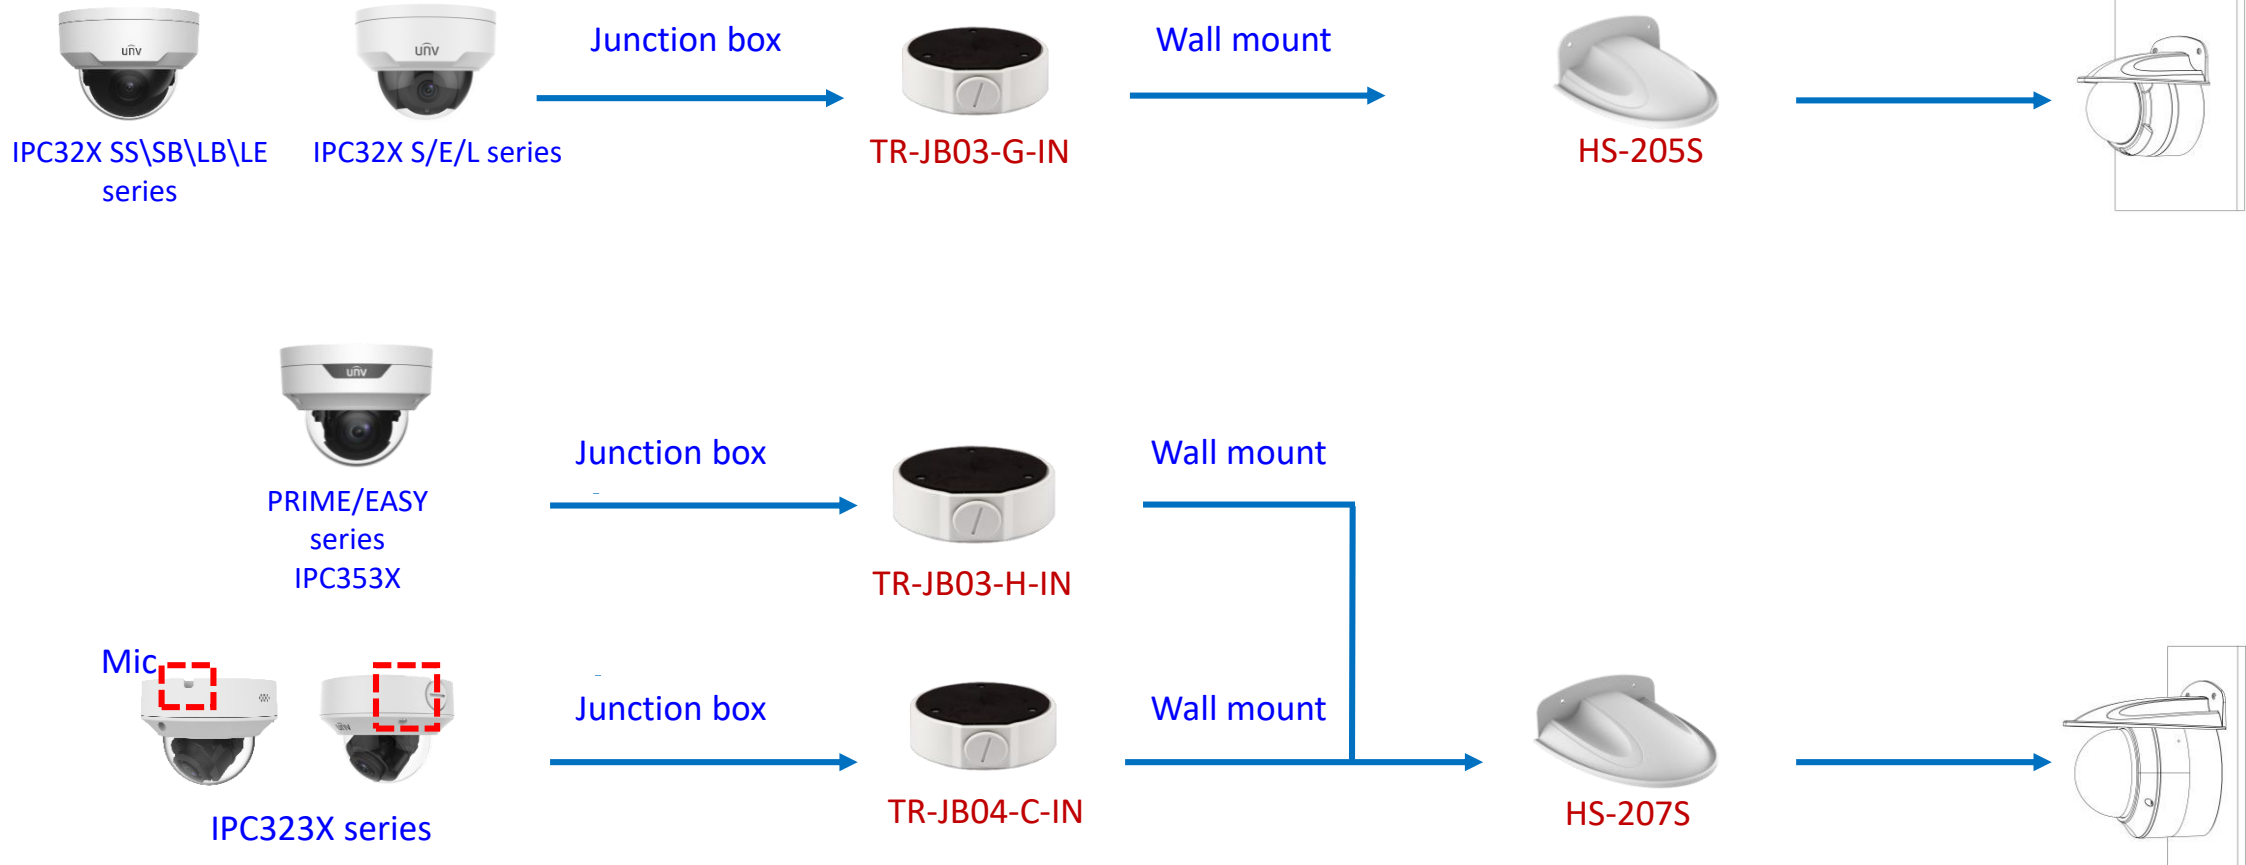

IPC Accessories Installation Guide

2022-01-17

Box camera mount

Dome camera mount

Dome camera mount

Dome camera mount

Electric-box Transfer plate

Dome camera mount

Dome camera mount

PRIME series IPC361XSR -F EASY series IPC361XL/LE

PRIME/EASY series IPC363X PRIME series IPC361X S/E

Mini PTZ series IPC64XX PRIME/EASY series IPC353X

IPC363x SS\SA\SB series IPC363x SE series

TR-A01-IN

Pole mount

TR-UP06-IN

NPT 3/4" Plastic Waterproof joint

Optional

TR-A01-IN

Pole mount

TR-UP06-IN

Fisheye camera mount

Dome camera Indoor pendent mount

*Release: 2019Q1

Junction box

- IPC323X series + TR-JB04-C-IN

- PRIME series
IPC363X
PRIME series
IPC361X S/E + TR-JB03-H-IN
Mini PTZ
PRIME series
IPC353X