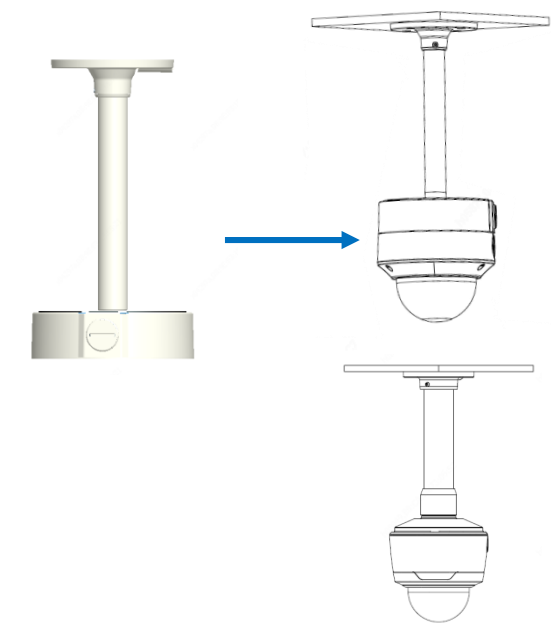

TR-A01-IN

Pole mount

TR-UP06-IN

NPT 3/4" Plastic Waterproof joint

Optional

TR-A01-IN

Pole mount

TR-UP06-IN

Fisheye camera mount

Dome camera Indoor pendent mount

*Release: 2019Q1

Junction box

- IPC323X series + TR-JB04-C-IN

- PRIME series
IPC363X
PRIME series
IPC361X S/E + TR-JB03-H-IN
Mini PTZ
PRIME series
IPC353X

- IPC361X LB/LE + TR-JB03-I-IN
IPC361X SR -F

- IPC32X series
IPC31X series + TR-JB03-G-IN
IPC354 series
IPC3616 series
IPC361X SS/SB series

- 868 fisheye + TR-JB04-D-IN

- 814 fisheye + TR-JB03-H-IN
815 fisheye

-  IPC373XSE series

Indoor pendent mount

Bullet camera mount

Bullet camera mount

Mini Bullet camera mount

EASY/PRIME series
IPC21XX

IPC231X SB IPC2128 SB

IPC232X LB IPC21XX
(Round mount)