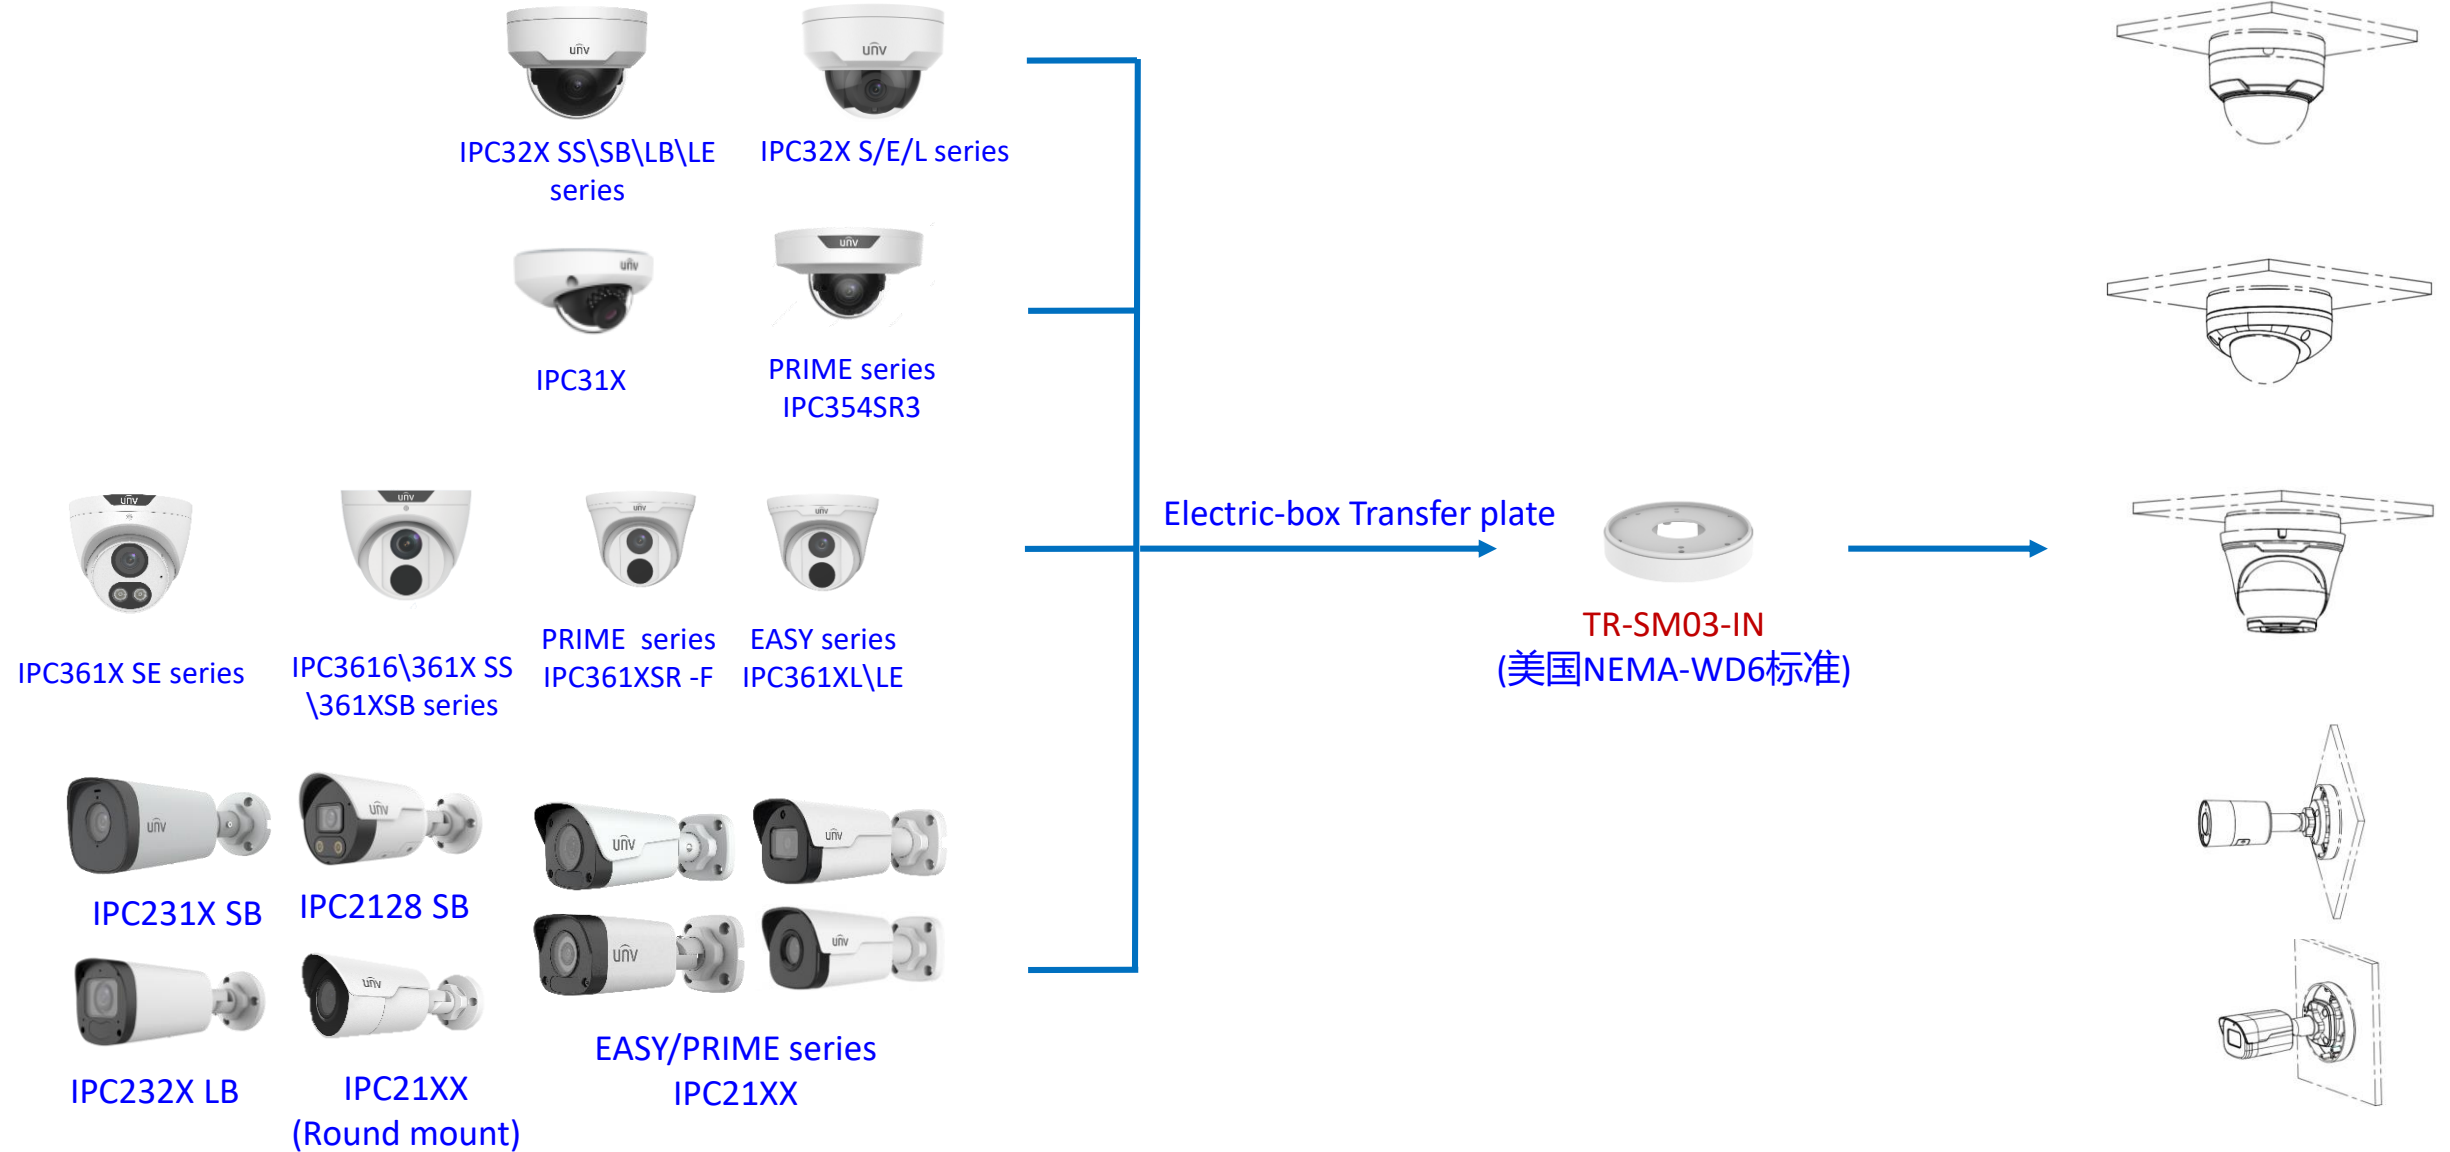

IPC Accessories Installation Guide

2022-01-17

Box camera mount

Dome camera mount

Dome camera mount

Dome camera mount

Electric-box Transfer plate

Dome camera mount

Dome camera mount

PRIME series IPC361XSR -F EASY series IPC361XL/LE

PRIME/EASY series IPC363X PRIME series IPC361X S/E

Mini PTZ series IPC64XX PRIME/EASY series IPC353X

IPC363x SS\SA\SB series IPC363x SE series

TR-A01-IN

Pole mount

TR-UP06-IN

NPT 3/4" Plastic Waterproof joint

Optional

TR-A01-IN

Pole mount

TR-UP06-IN

Fisheye camera mount

Dome camera Indoor pendent mount

*Release: 2019Q1

Junction box

- IPC323X series + TR-JB04-C-IN

- PRIME series
IPC363X
PRIME series
IPC361X S/E + TR-JB03-H-IN
Mini PTZ
PRIME series
IPC353X