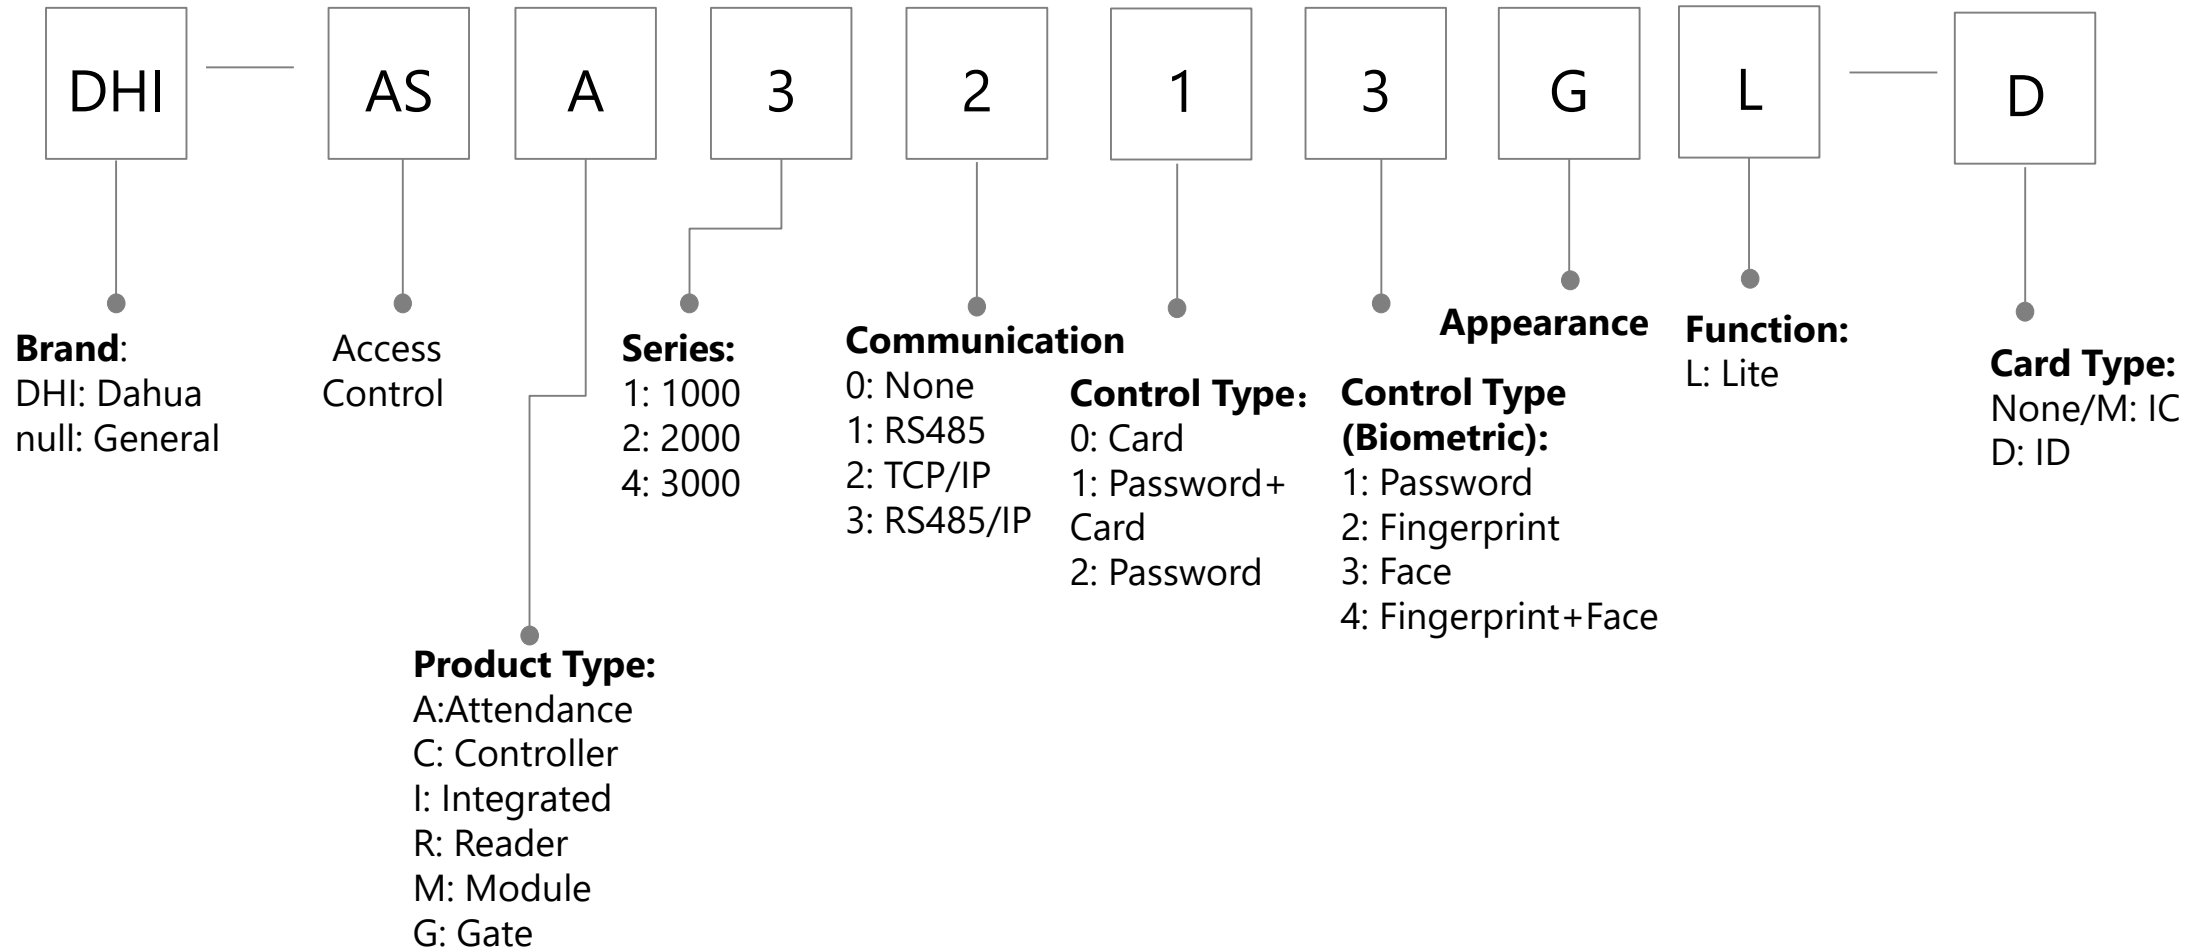

Decoder

Video wall controller

Video wall controller

KVM

Public Lens (new)

Audio

Alarm (Controller)

Alarm (Keypad)

Alarm (Module)

Access Control (Integrated)

Access Control (Controller)

Access Control(Reader)

Access Control(Module)

Access Control (Attendance)

Access Control (Turnstile)

ITS-Traffic Camera

Brand:
Dahua

Intelligent
Traffic Camera

Resolution
1: 1MP
2: 2MP
3: 3MP
.....

Sensor Category
0-CCD
1-Entry-level CMOS
3-Middle-level CMOS
5-High-level CMOS

Product Series
Reserved

Industry
R: Recognition (ANPR)
P: Parking
T: Traffic flow
M: Mobile