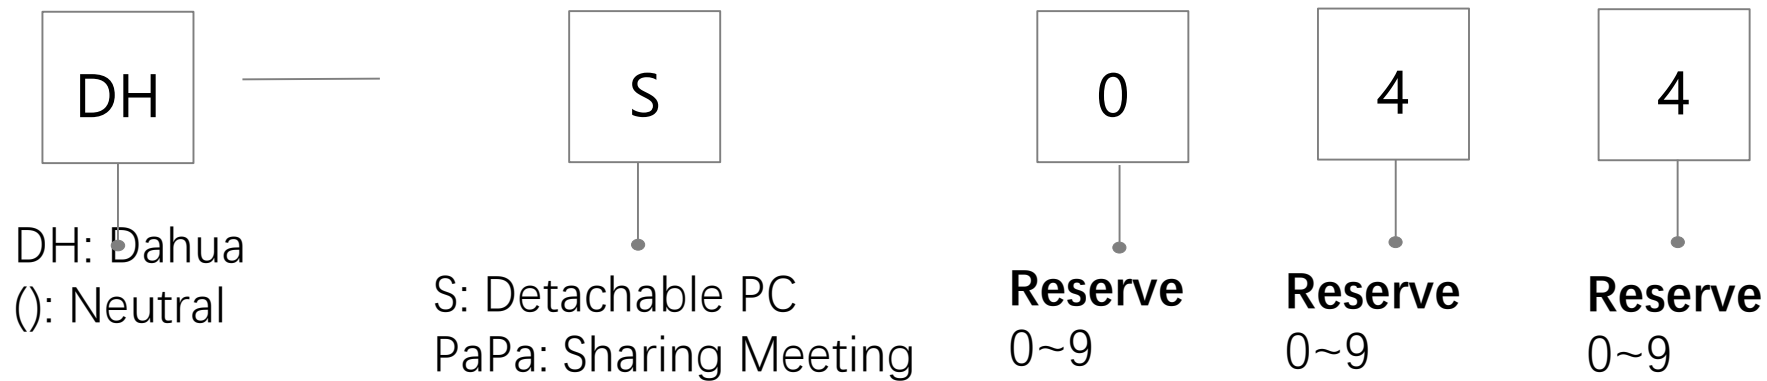

AI: Android Indoor
AO: Android Outdoor
WI: Windows Indoor
WO: Windows Outdoor
AS: Bus station
AB: Vehicle

100: <1080P
200: 1080P
400: 4K

T: Touchable
(): Untouchable
A: Air condition
D: Double Screen
K: RK3288
P: PX30

H: Horizontal
(): Untouchable

Interactive LCD Display

Accessory

Interactive LCD Display

HiBoard: E-Whiteboard Display

A: Ultimate
.....

Size:
65: 65"
75: 75"
86: 86"

H: overseas edition