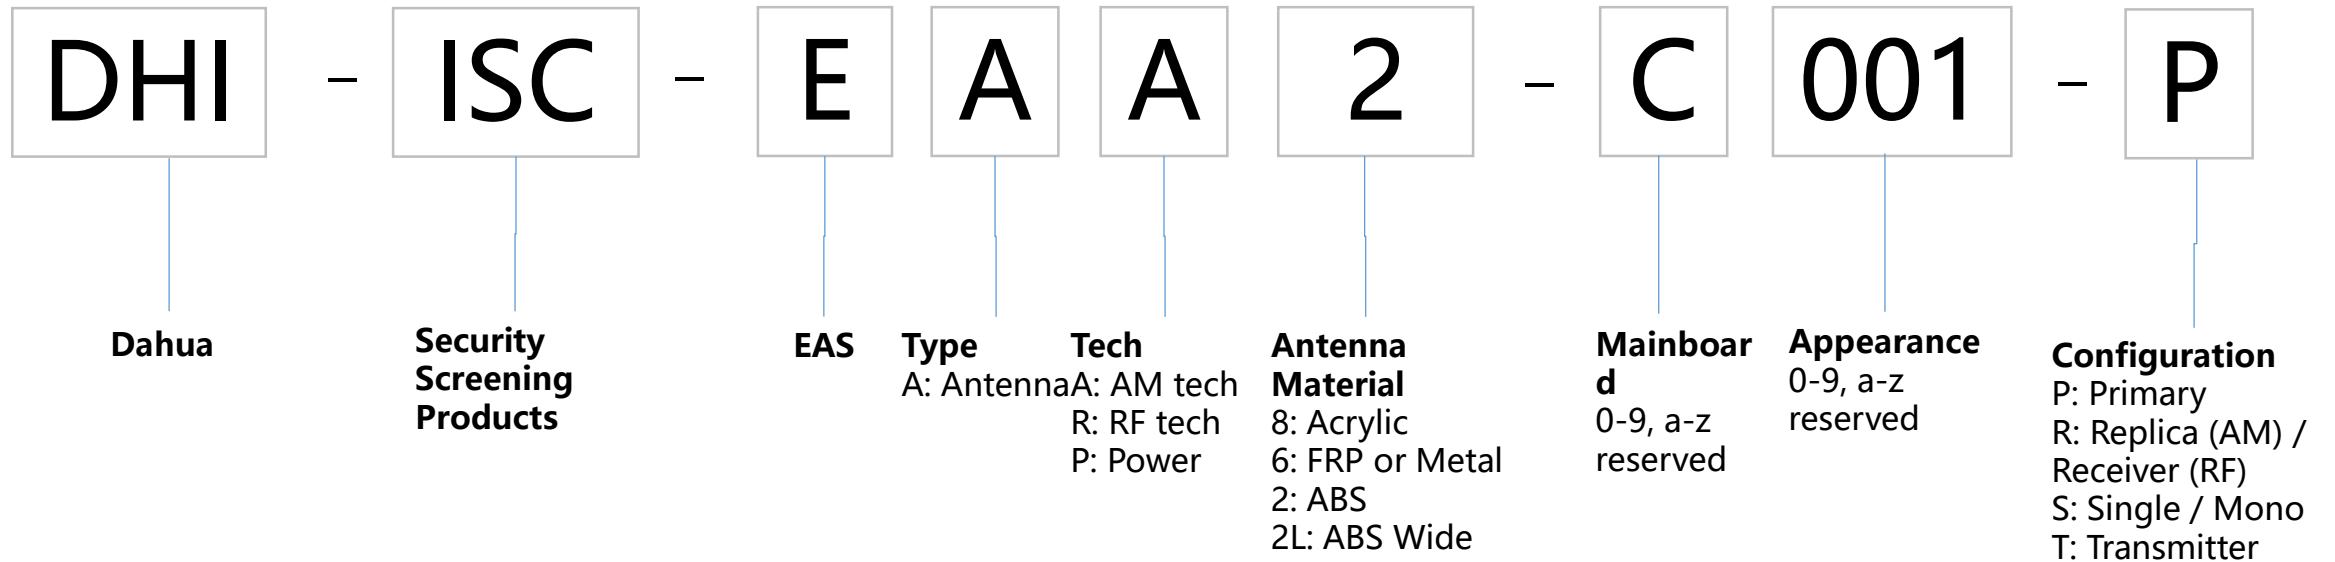

Baggage & Parcel Screening

EAS Labels & Tags

EAS antenna

DSS Baseline

DSS: PMS

White board

Naming rules for external models of smart blackboard/education IFPD/conference IFPD																
		Required		Required	Required	Required	Required		Required	Required	Required	Required	Required		Required	
	Field number	①		②	③	④	⑤		⑥	⑦	⑧	⑨	⑩		⑪	
	Identification	Company Identification		Product Line Identification	Sales Type	Product form	Dimension identification		Market positioning	Series identification	Series identification2	Series identification3	Series identification4		Camera, etc	
smart blackboard/education IFPD/conference IFPD	Example	DH	-	L	C	H	86	-	S	T	4	4	0	-	C	
	Description	DH=Dahua Brand		L=Interactive LCD Display	C: Channel Type	H: Horizontal screen	55=55 inches		S=education IFPD	T=Interactive	4=4K					C:Camera model
		DHI=Overseas Dahua Brand			P: Project type	V: Vertical screen	65=65 inches		H=Smart blackboard	Lack=No Interactive Function	8=8K					B:Basic model
		N=Domestic neutral Lack=overseas neutral					75=75 inches		M=conference IFPD							Lack=No camera
							85=85 inches									
							86=86 inches									
							98=98 inches									
	Typical examples	DH-LCH86-ST400-C														