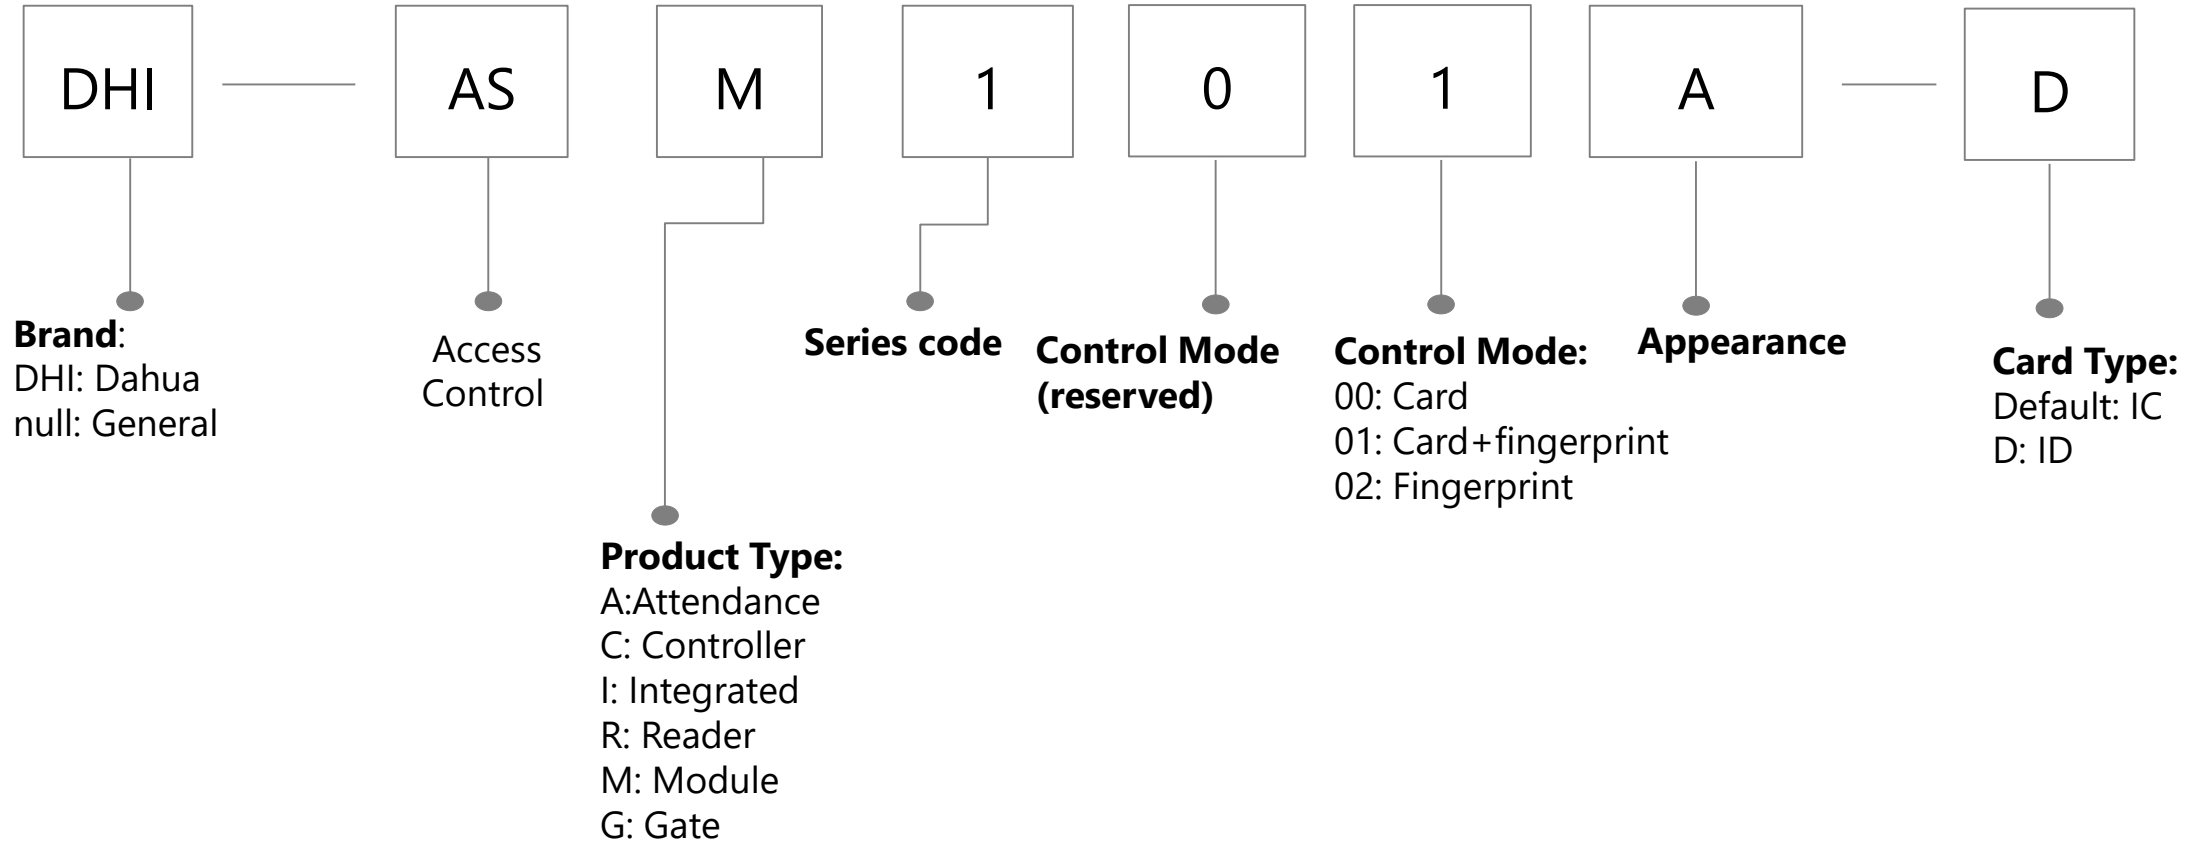

Alarm (Module)

Access Control (Integrated)

Access Control (Controller)

Access Control(Reader)

Access Control(Module)

Access Control (Attendance)

Access Control (Turnstile)

ITS-Traffic Camera

Brand:
Dahua

Intelligent
Traffic Camera

Resolution
1: 1MP
2: 2MP
3: 3MP
.....

Sensor Category
0-CCD
1-Entry-level CMOS
3-Middle-level CMOS
5-High-level CMOS

Product Series
Reserved

Industry
R: Recognition (ANPR)
P: Parking
T: Traffic flow
M: Mobile