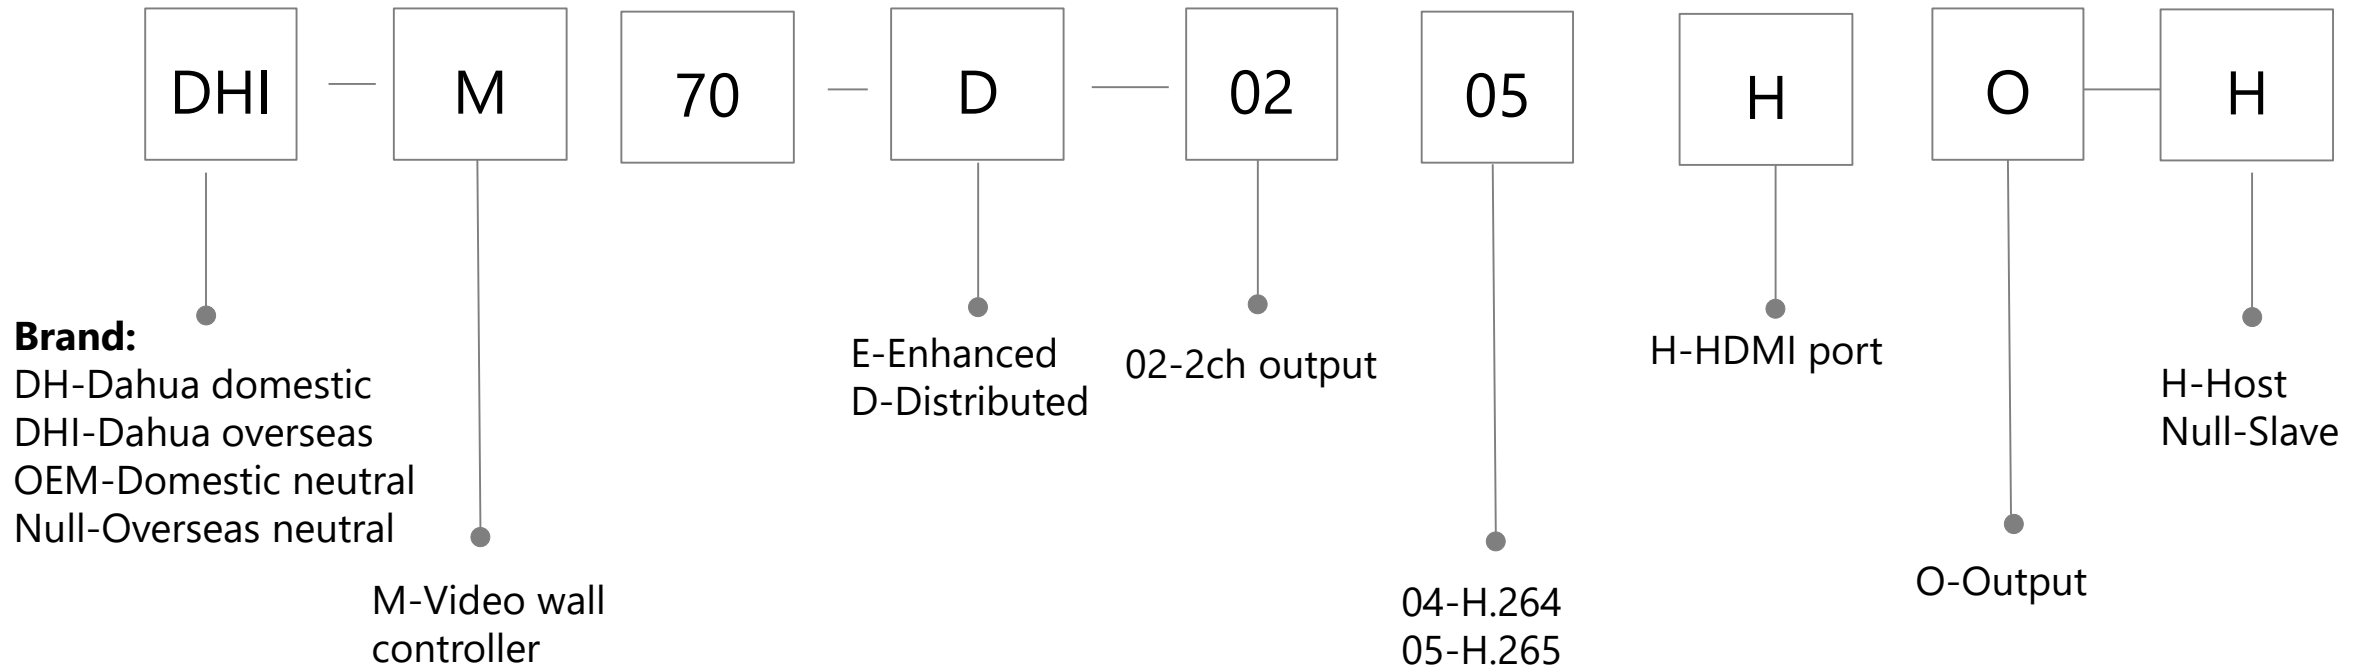

H: Horizontal
(): Untouchable

Interactive LCD Display

Accessory

Interactive LCD Display

HiBoard: E-Whiteboard Display

A: Ultimate
.....

Size:
65: 65"
75: 75"
86: 86"

H: overseas edition

Accessory

E-Whiteboard
Display

SMA: Sharing Cable
PC: Detachable PC
ST: Removable pedestal

null: 缺省
CPU: I3 / I5 / I7

Reserve
A~Z

Reserve
0~9

H: overseas

LED Display

Decoder

Video wall controller

Video wall controller

KVM

Public Lens (new)

Audio

Alarm (Controller)

Alarm (Keypad)