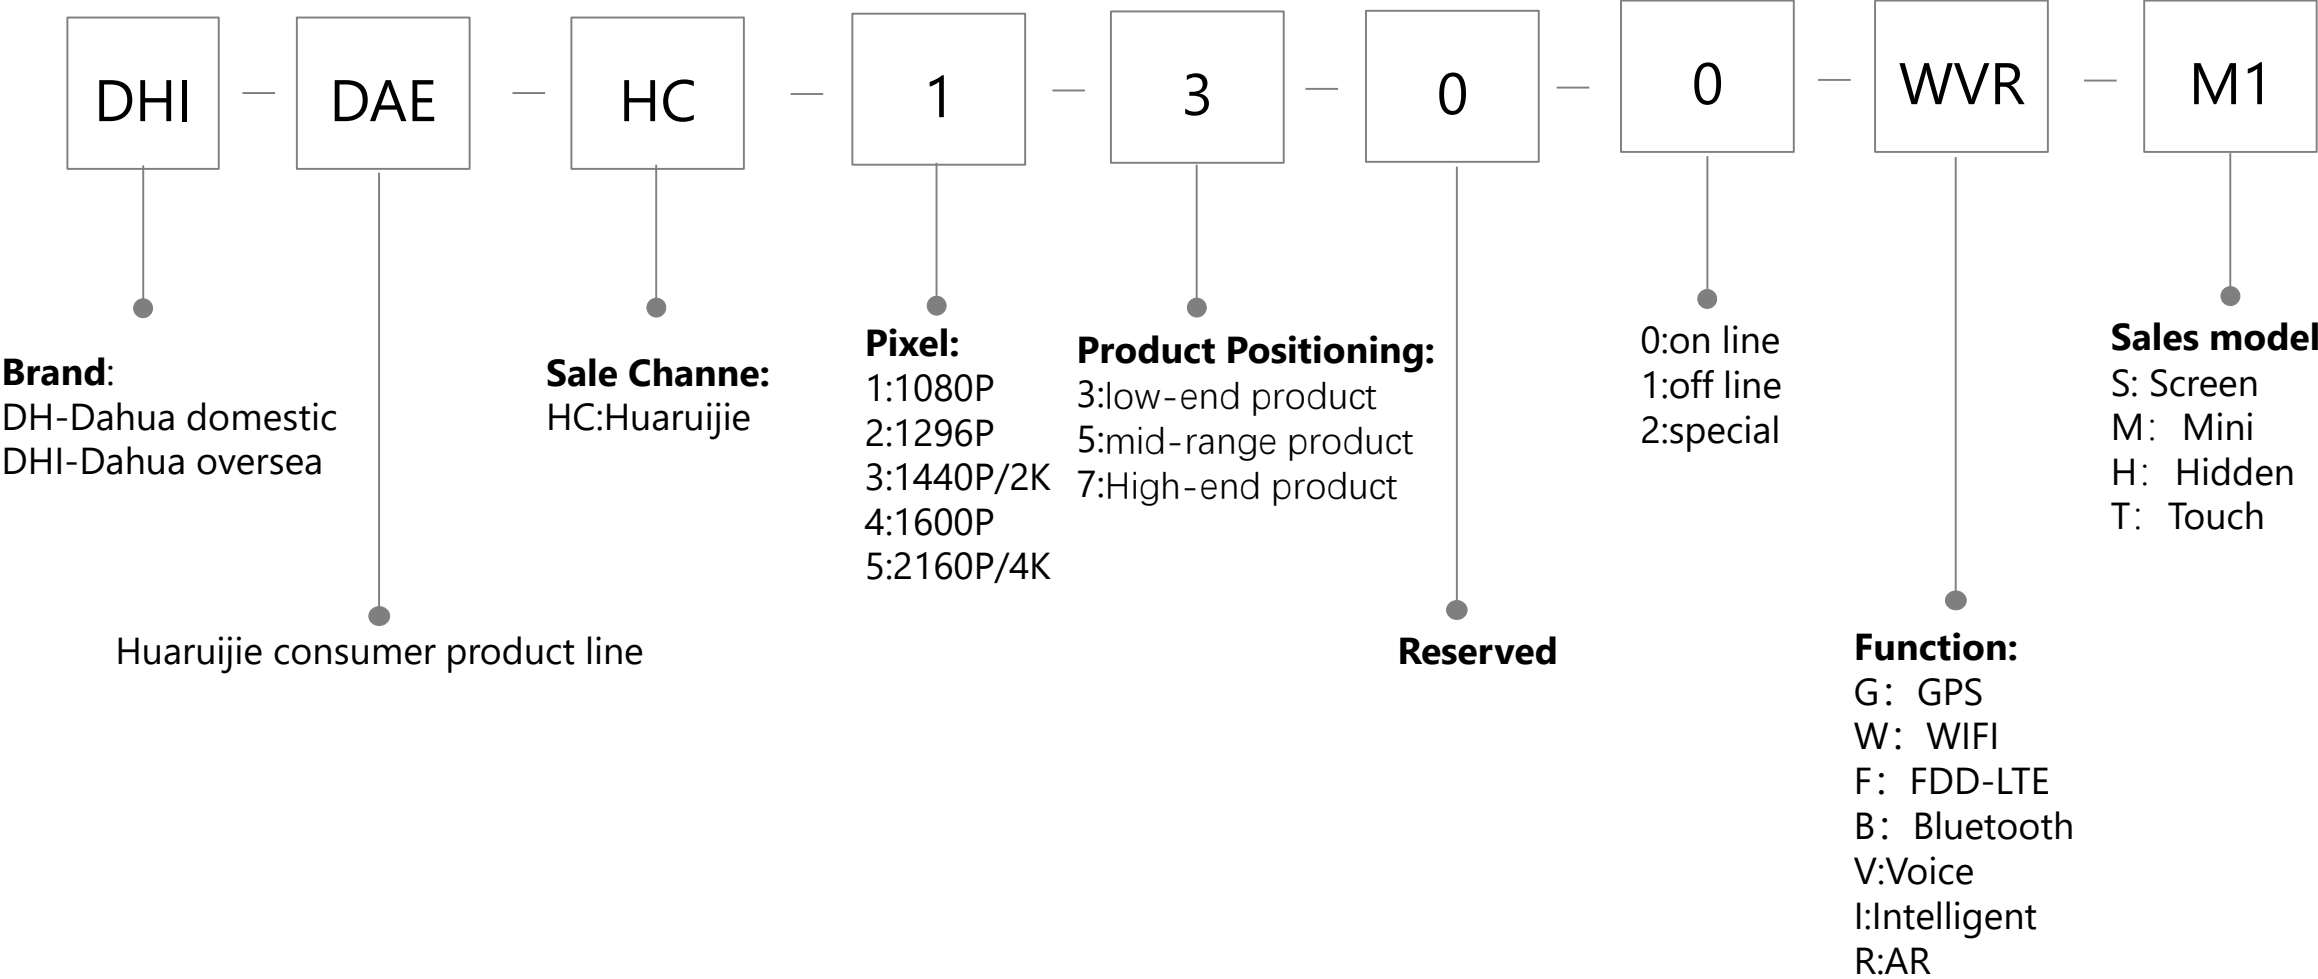

ITS-Traffic Accessory

ITS-Traffic Signal Controller

ITS-Traffic Controller-Board

ITS-Traffic light

ITS-Speed Measuring System

IVS

Dash Camera

Metal Detector

Baggage & Parcel Screening

EAS Labels & Tags

EAS antenna

DSS Baseline

DSS: PMS

White board

Naming rules for external models of smart blackboard/education IFPD/conference IFPD																
		Required		Required	Required	Required	Required		Required	Required	Required	Required	Required		Required	
	Field number	①		②	③	④	⑤		⑥	⑦	⑧	⑨	⑩		⑪	
	Identification	Company Identification		Product Line Identification	Sales Type	Product form	Dimension identification		Market positioning	Series identification	Series identification2	Series identification3	Series identification4		Camera, etc	
smart blackboard/education IFPD/conference IFPD	Example	DH	-	L	C	H	86	-	S	T	4	4	0	-	C	
	Description	DH=Dahua Brand		L=Interactive LCD Display	C: Channel Type	H: Horizontal screen	55=55 inches		S=education IFPD	T=Interactive	4=4K					C:Camera model
		DHI=Overseas Dahua Brand			P: Project type	V: Vertical screen	65=65 inches		H=Smart blackboard	Lack=No Interactive Function	8=8K					B:Basic model
		N=Domestic neutral Lack=overseas neutral					75=75 inches		M=conference IFPD							Lack=No camera
							85=85 inches									
							86=86 inches									
							98=98 inches									
	Typical examples	DH-LCH86-ST400-C														