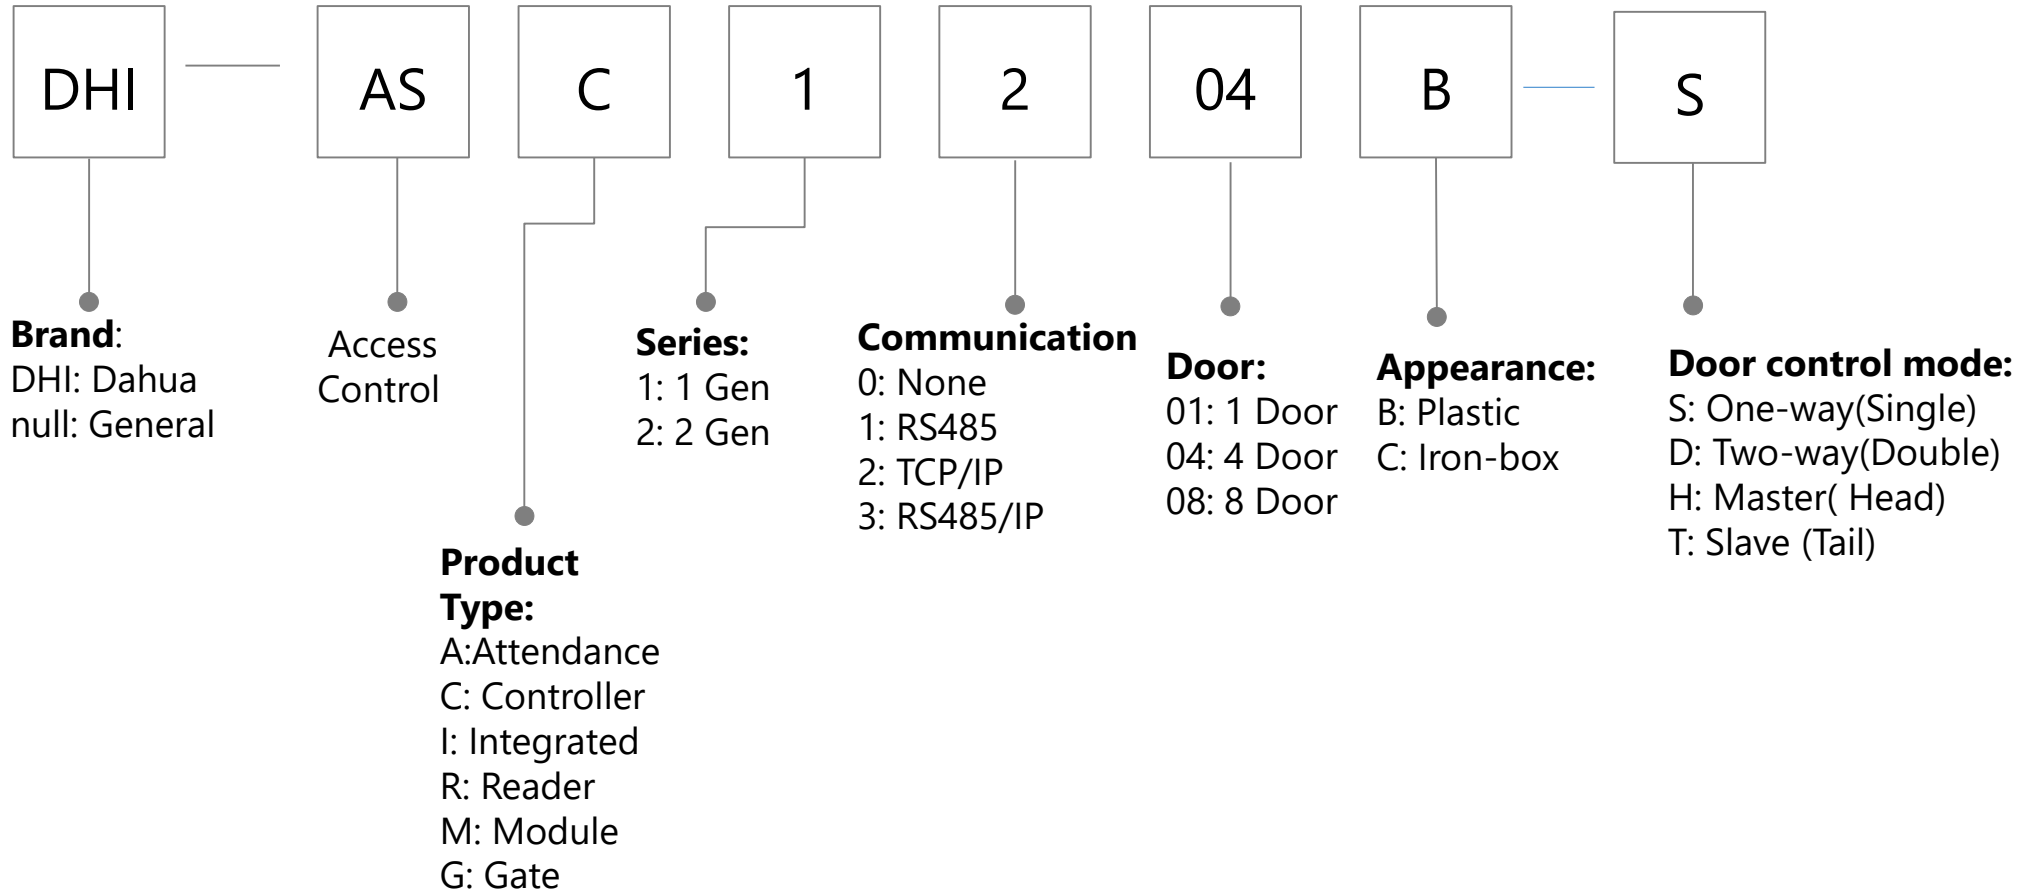

Access Control (Controller)