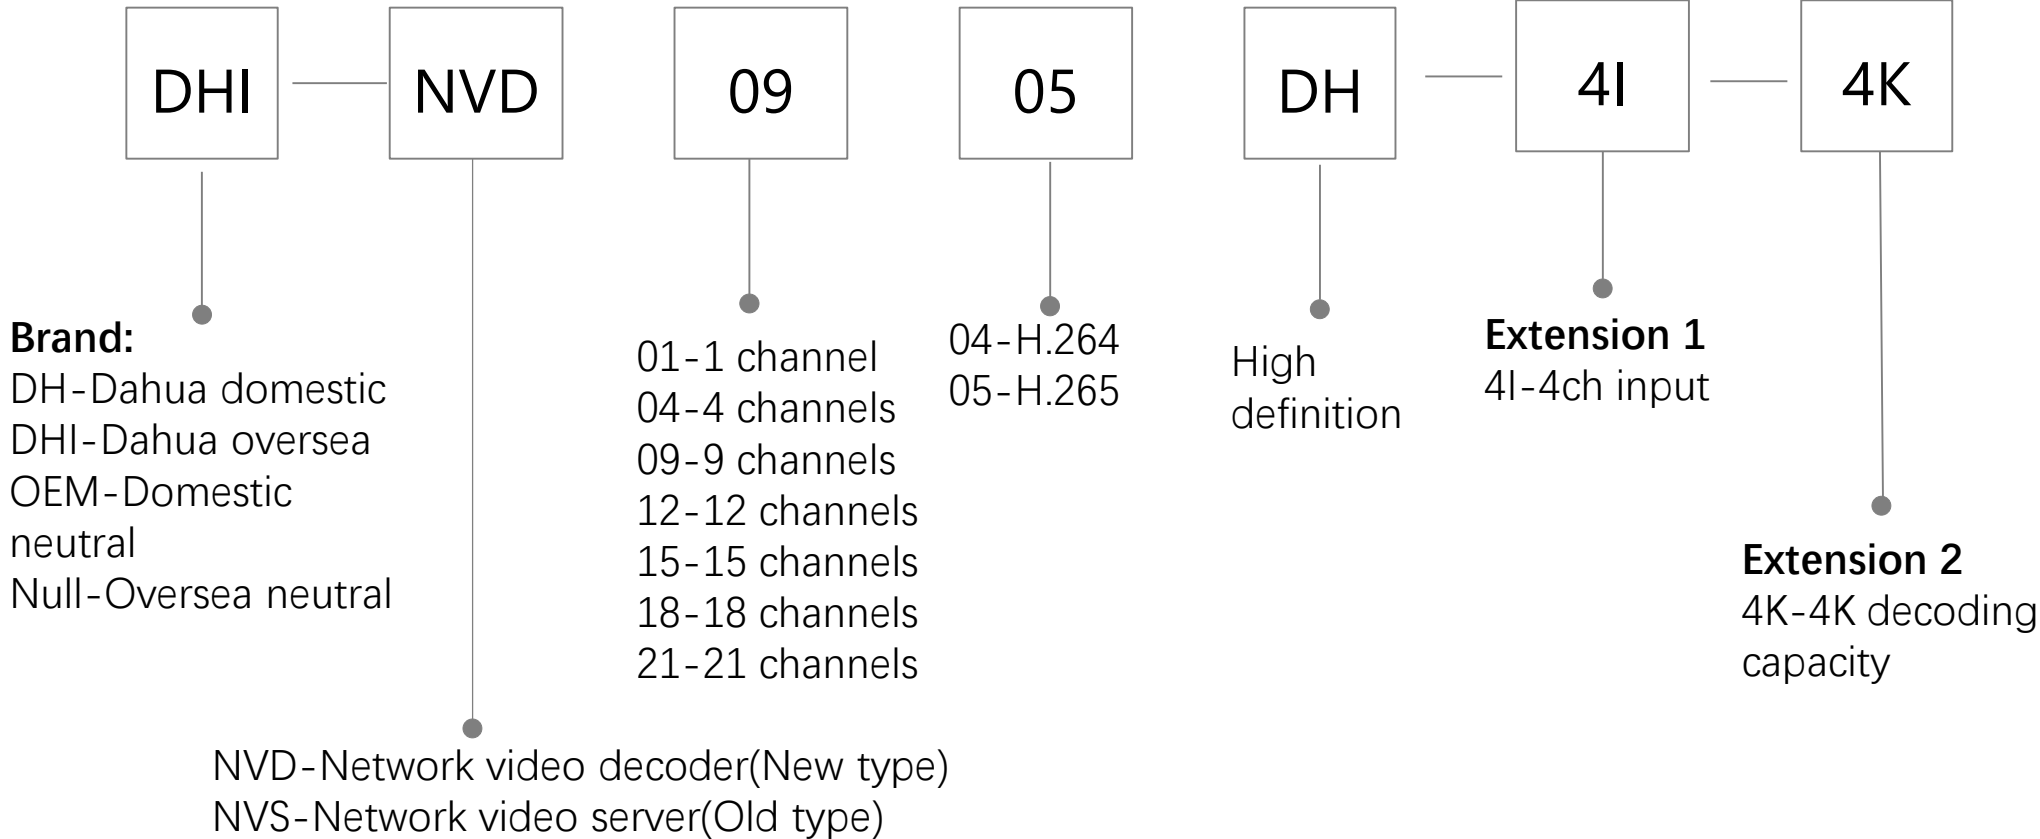

LTV: TV

Size:
22: 22"
24: 24"
32: 32"
40: 40"
43: 43"
50: 50"
55: 55"
65: 65"
75: 75"

Positioning:
LN: Analog TV

LD: Digital TV

SA: Smart TV
with Android

SN: Smart TV
with Linux

100: <1080P
200: 1080P
400: 4K

H: Horizontal
(): Untouchable

Interactive LCD Display

Accessory

Interactive LCD Display

HiBoard: E-Whiteboard Display

A: Ultimate
.....

Size:
65: 65"
75: 75"
86: 86"

H: overseas edition

Accessory

E-Whiteboard
Display

SMA: Sharing Cable
PC: Detachable PC
ST: Removable pedestal

null: 缺省
CPU: I3 / I5 / I7

Reserve
A~Z

Reserve
0~9

H: overseas

LED Display

Decoder

Video wall controller

Video wall controller

KVM

Public Lens (new)

Audio

Alarm (Controller)

Alarm (Keypad)