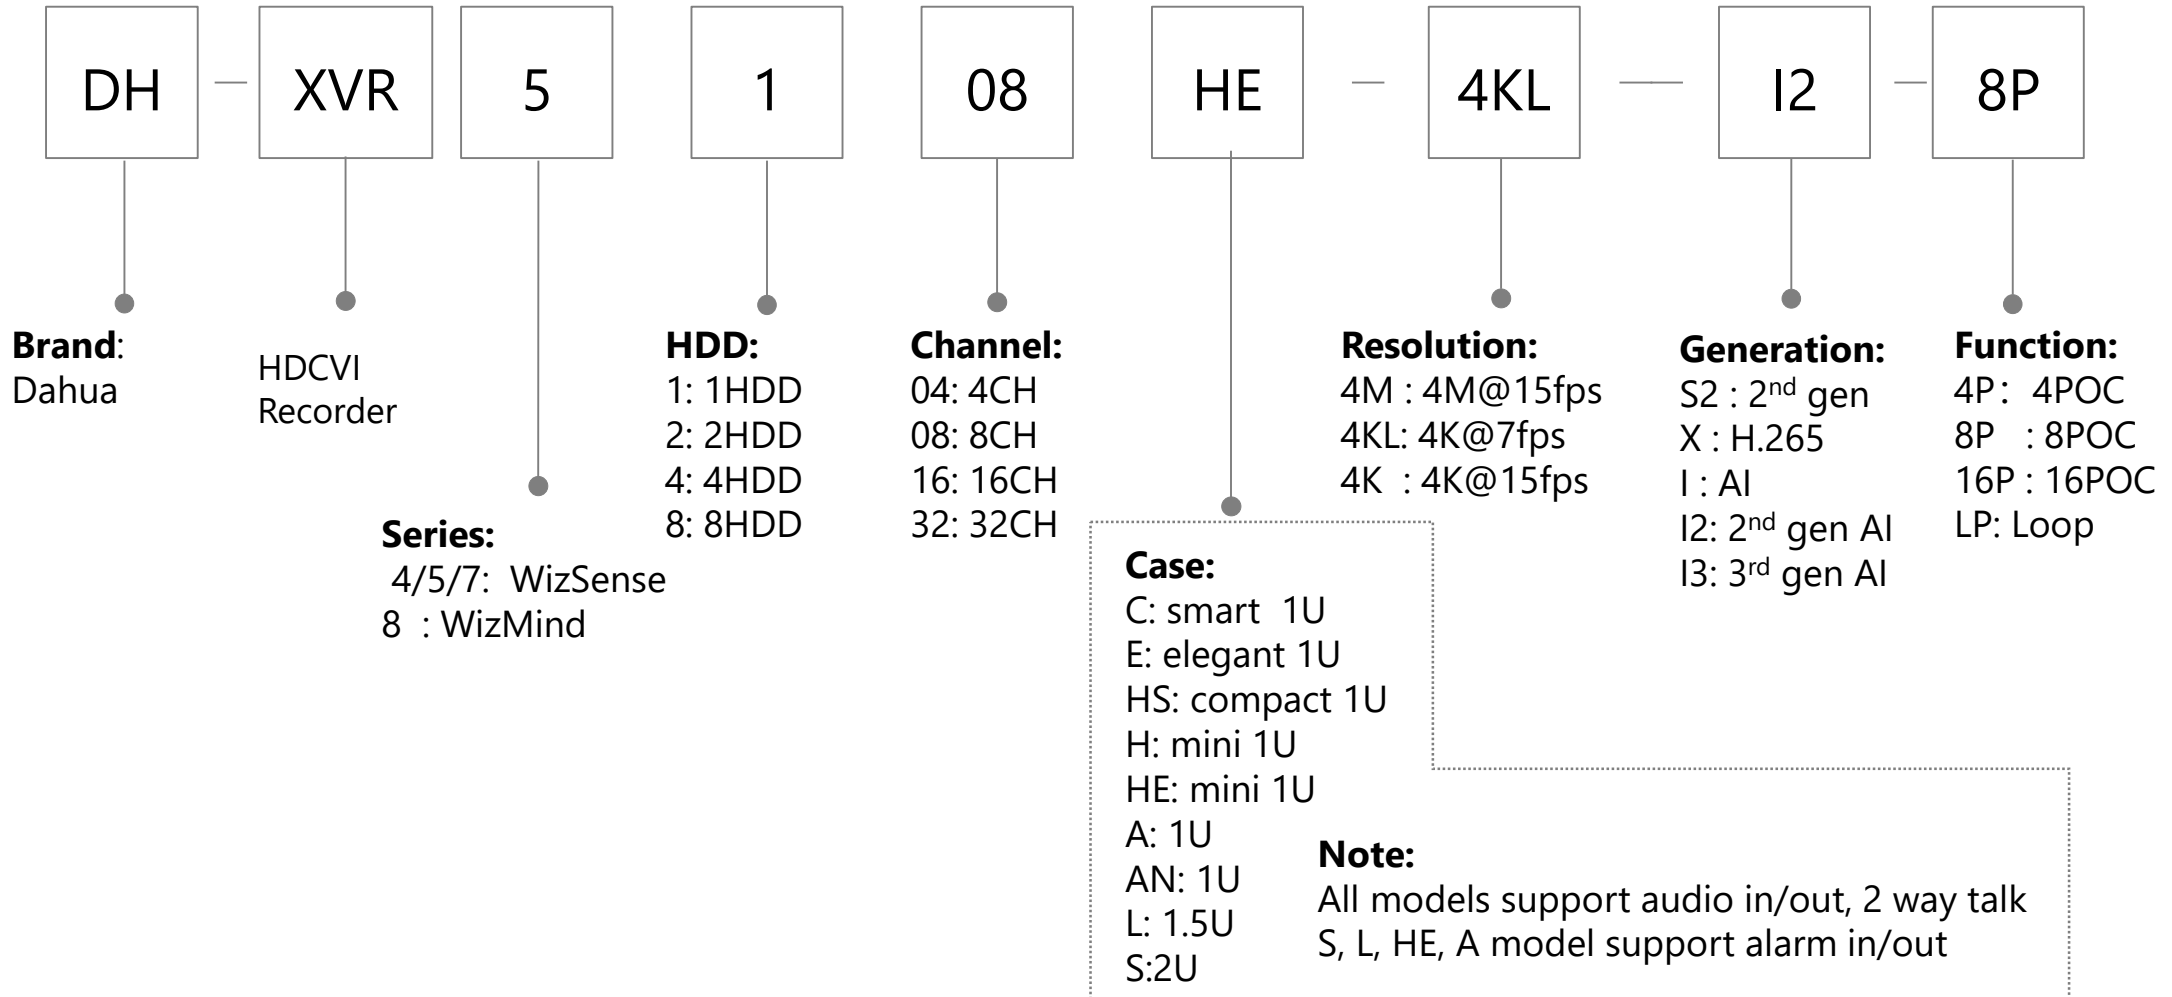

HDCVI Recorder (XVR)

HDCVI Camera (1/2)

HDCVI Camera (2/2)

Case:

- A: IR Cube
- B: Active Deterrence Bullet/ Pinhole Camera
- C: Active Deterrence Bullet / Plastic Bullet
- CM: Metal Bullet
- D: Active Deterrence Bullet/ Metal Bullet
- E: Metal Bullet/Metal Dome
- EA: Metal Dome
- EQ: Active Deterrence Quick-to-install Eyeball
- EM: Metal Eyeball
- F: Metal Wedge Dome
- G: Micro-size Bullet/ Box
- H: TiOC Metal Eyeball
- M: Metal Eyeball
- R: Plastic Bullet/ Plastic Eyeball
- RA: Metal Dome
- R-Z: Metal Bullet/ Metal Dome
- S: Metal Bullet
- T: Metal Bullet/ Metal Eyeball
- T-Z: Metal Bullet/ Metal Eyeball
- T-I8: Large size Metal Bullet
- TE: Metal+Plastic Eyeball
- TH-I4: IR 40m Bullet (Metal Bracket)
- TH-I8: IR 80m Bullet (Metal Bracket)
- TL: Bullet/Eyeball
- TLM: Metal Bracket Bullet
- TM: Metal Bullet
- TQ: Quick-to-install Eyeball (82mm)
- TLQ: Quick-to-install Eyeball (69mm)
- TLMQ: Quick-to-install Metal Eyeball(69mm)
- TMQ: Quick-to-install Metal Eyeball (82mm)
- TRQ: Quick-to-install Eyeball (Without IP67) (69mm)

LTV: TV

Size:
22: 22"
24: 24"
32: 32"
40: 40"
43: 43"
50: 50"
55: 55"
65: 65"
75: 75"

Positioning:
LN: Analog TV

LD: Digital TV

SA: Smart TV
with Android

SN: Smart TV
with Linux

100: <1080P
200: 1080P
400: 4K

H: Horizontal
(): Untouchable

Interactive LCD Display

Accessory

Interactive LCD Display

HiBoard: E-Whiteboard Display

A: Ultimate
.....

Size:
65: 65"
75: 75"
86: 86"

H: overseas edition