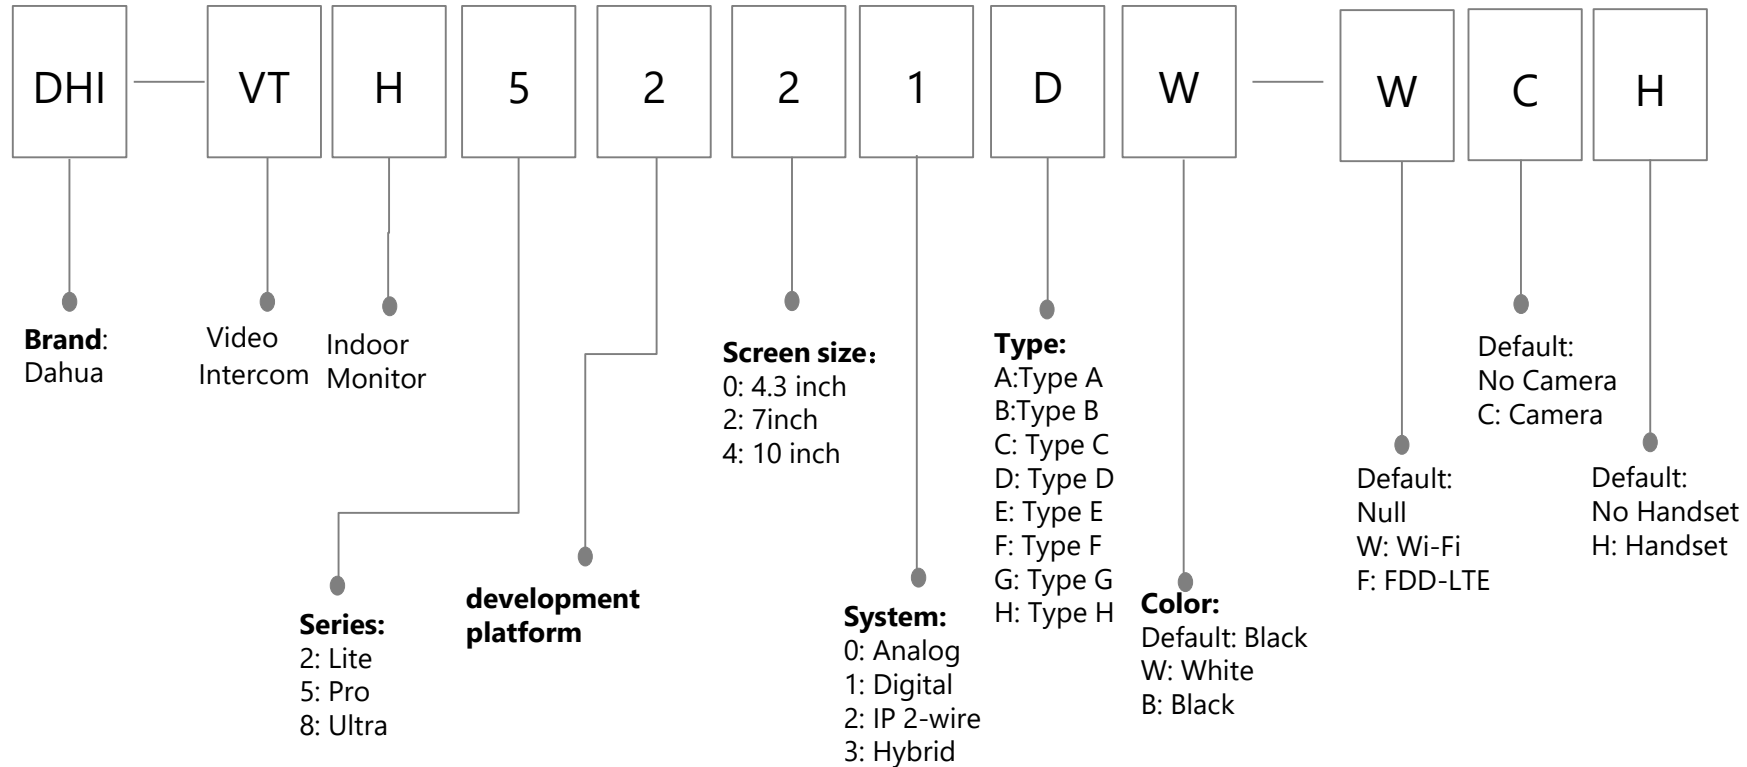

2

Stream:

2: 2x2
3: 3x3
4: 4x4

15

AWA:

Uplink Speed:

10: 100Mbps
20: 1000Mbps
30: 2.5Gbps

EAP&WAP:

Speed:

12: 1200Mbps
15: 1500Mbps
18: 1800Mbps
30: 3000Mbps
60: 6000Mbps

C

Method of Installation:

C: Ceiling
I: In-wall
D: Desktop
O: Outdoor

Video Intercom(Outdoor Station)

Notice: The naming rule is applicable to the products released after 2016

Video Intercom(Indoor Monitor)

Notice: The naming rule is applicable to the products released after 2016

Video Intercom(KIT)

Notice: The naming rule is applicable to the products released after 2019

KIT

Storage Model:
NVR Series
HCVR Series