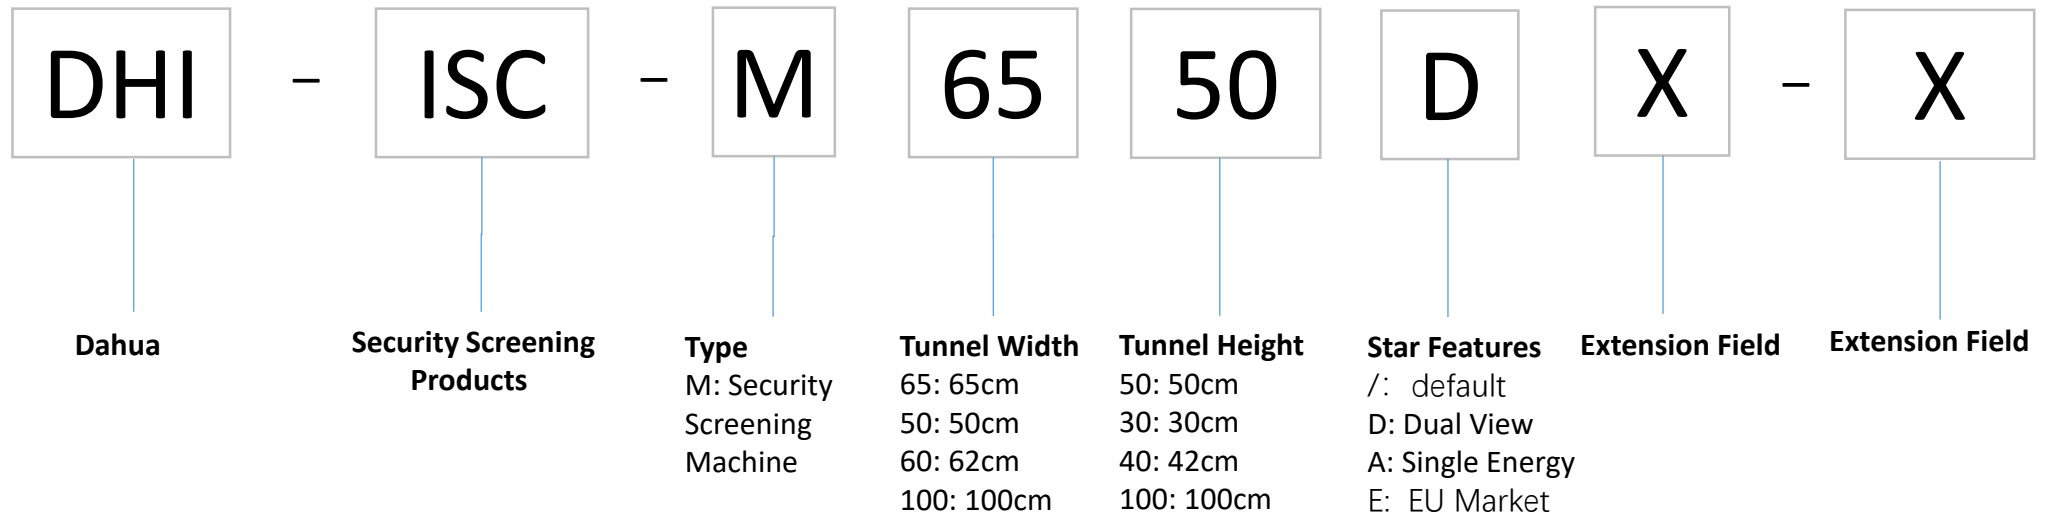

Baggage & Parcel Screening

EAS Labels & Tags

EAS antenna

DSS Baseline

DSS: PMS

White board

Naming rules for external models of smart blackboard/education IFPD/conference IFPD																
		Required		Required	Required	Required	Required		Required	Required	Required	Required	Required		Required	
	Field number	①		②	③	④	⑤		⑥	⑦	⑧	⑨	⑩		⑪	
	Identification	Company Identification		Product Line Identification	Sales Type	Product form	Dimension identification		Market positioning	Series identification	Series identification2	Series identification3	Series identification4		Camera, etc	
smart blackboard/education IFPD/conference IFPD	Example	DH	-	L	C	H	86	-	S	T	4	4	0	-	C	
	Description	DH=Dahua Brand		L=Interactive LCD Display	C: Channel Type	H: Horizontal screen	55=55 inches		S=education IFPD	T=Interactive	4=4K					C:Camera model
		DHI=Overseas Dahua Brand			P: Project type	V: Vertical screen	65=65 inches		H=Smart blackboard	Lack=No Interactive Function	8=8K					B:Basic model
		N=Domestic neutral Lack=overseas neutral					75=75 inches		M=conference IFPD							Lack=No camera
							85=85 inches									
							86=86 inches									
							98=98 inches									
	Typical examples	DH-LCH86-ST400-C														