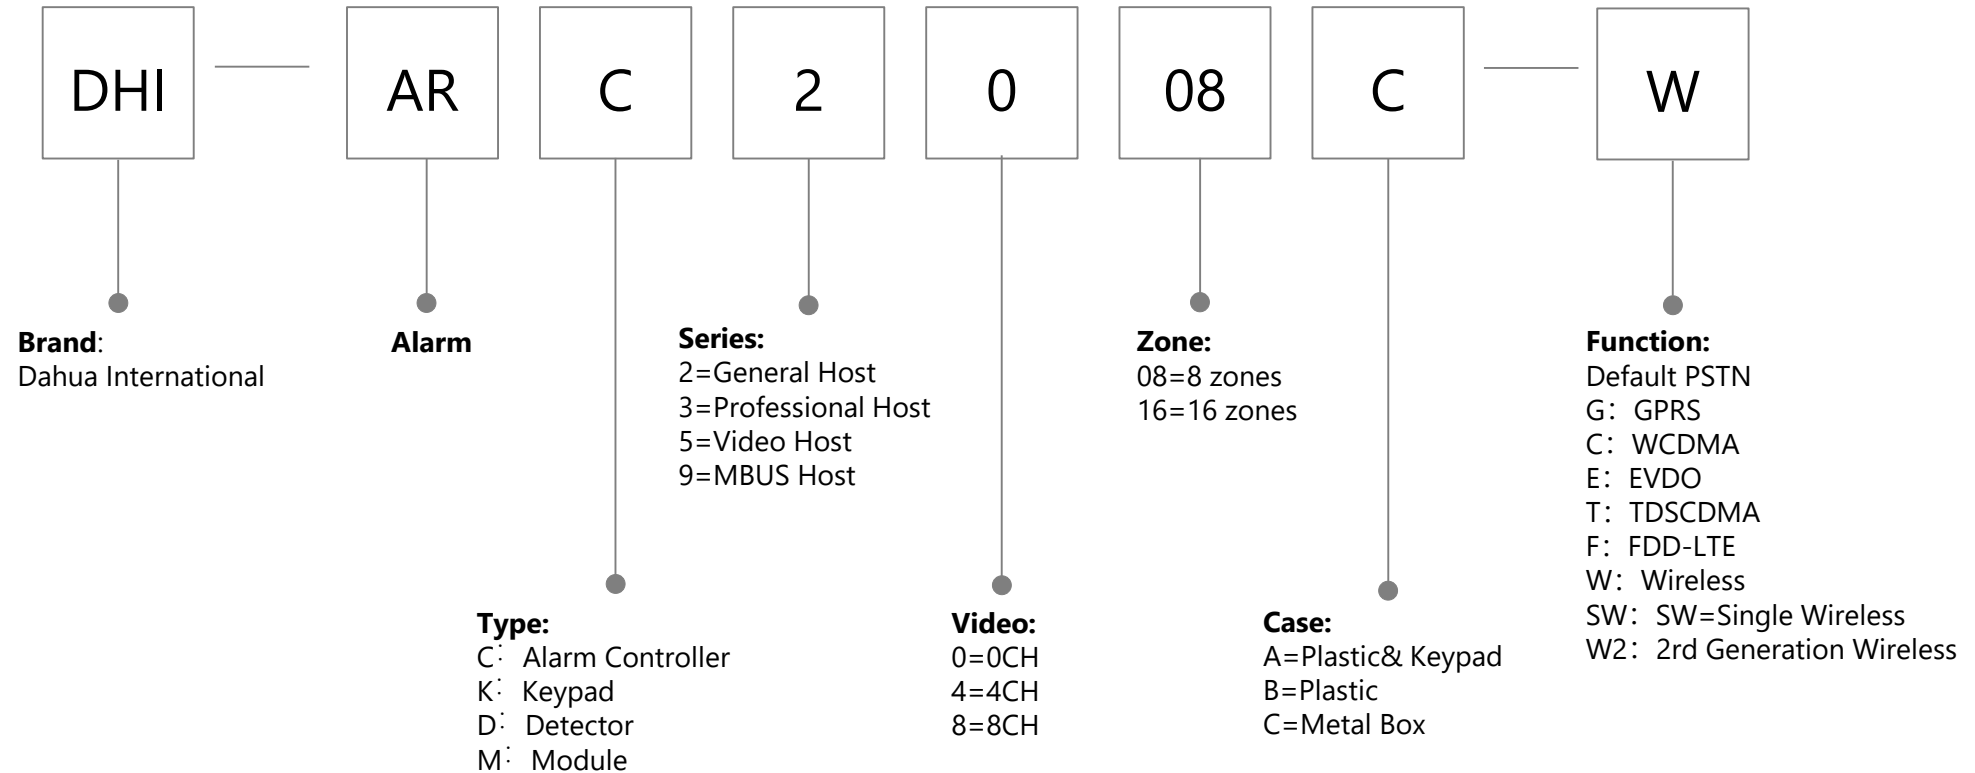

Accessory

E-Whiteboard
Display

SMA: Sharing Cable
PC: Detachable PC
ST: Removable pedestal

null: 缺省
CPU: I3 / I5 / I7

Reserve
A~Z

Reserve
0~9

H: overseas

LED Display

Decoder

Video wall controller

Video wall controller

KVM

Public Lens (new)

Audio

Alarm (Controller)

Alarm (Keypad)

Alarm (Module)

Access Control (Integrated)

Access Control (Controller)

Access Control(Reader)

Access Control(Module)

Access Control (Attendance)

Access Control (Turnstile)

ITS-Traffic Camera

Brand:
Dahua

Intelligent
Traffic Camera

Resolution
1: 1MP
2: 2MP
3: 3MP
.....

Sensor Category
0-CCD
1-Entry-level CMOS
3-Middle-level CMOS
5-High-level CMOS

Product Series
Reserved

Industry
R: Recognition (ANPR)
P: Parking
T: Traffic flow
M: Mobile