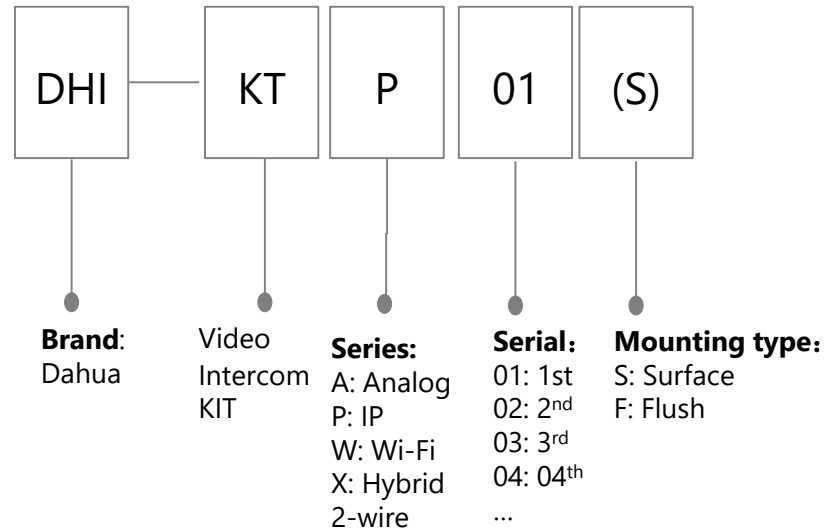

2

Stream:

2: 2x2
3: 3x3
4: 4x4

15

AWA:

Uplink Speed:

10: 100Mbps
20: 1000Mbps
30: 2.5Gbps

EAP&WAP:

Speed:

12: 1200Mbps
15: 1500Mbps
18: 1800Mbps
30: 3000Mbps
60: 6000Mbps

C

Method of Installation:

C: Ceiling
I: In-wall
D: Desktop
O: Outdoor

Video Intercom(Outdoor Station)

Notice: The naming rule is applicable to the products released after 2016

Video Intercom(Indoor Monitor)

Notice: The naming rule is applicable to the products released after 2016

Video Intercom(KIT)

Notice: The naming rule is applicable to the products released after 2019

KIT

Storage Model:
NVR Series
HCVR Series