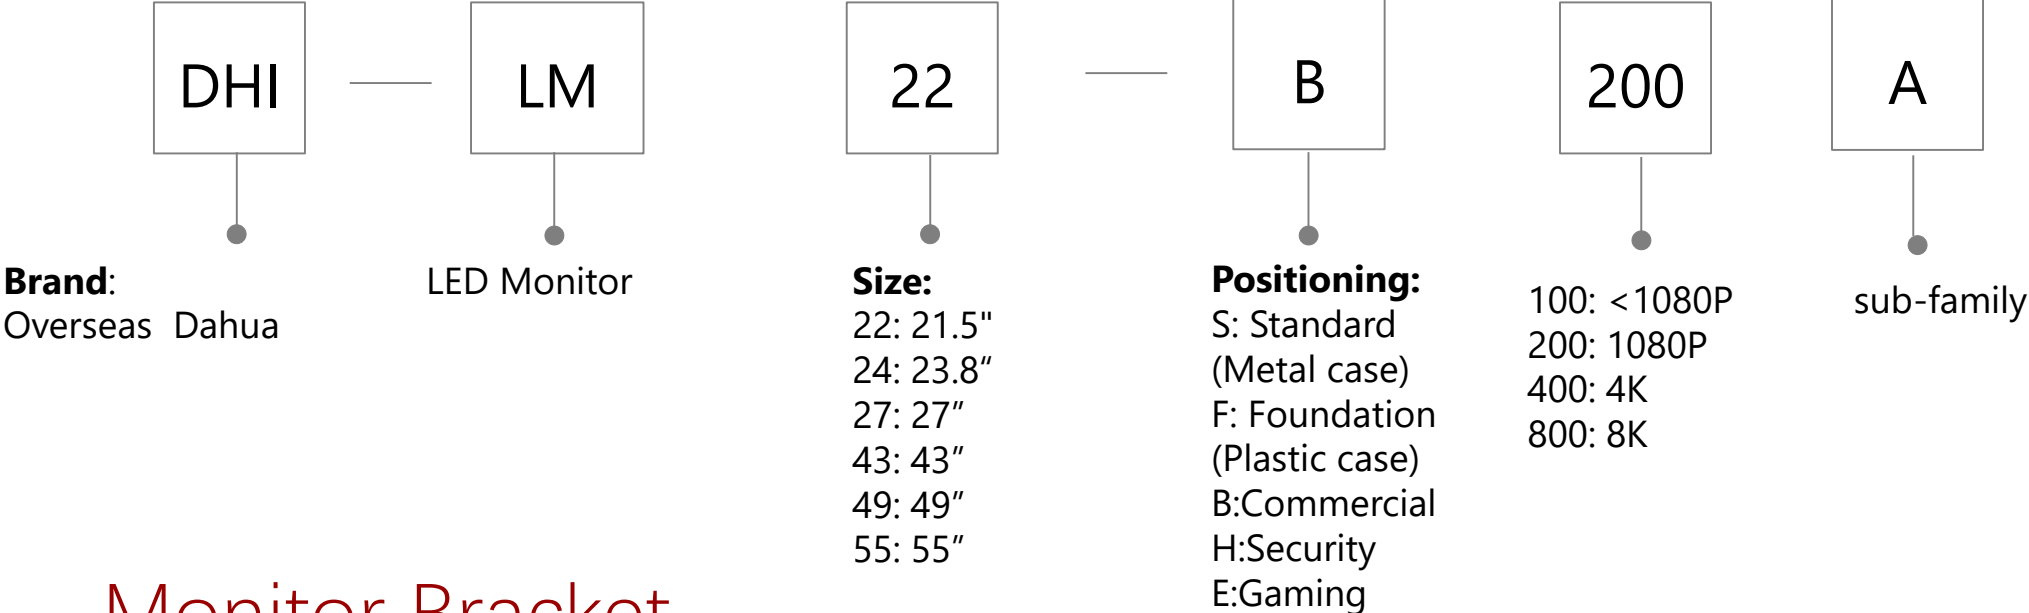

Camera Numbers:
2:two cameras
4:four cameras
8:eight cameras

Camera Model:
IPC Series
HDCVI Series

ATM DVR/NVR

Thermal Camera

Consumer Camera

Monitor

Monitor Bracket

TV

LTV: TV

Size:
22: 22"
24: 24"
32: 32"
40: 40"
43: 43"
50: 50"
55: 55"
65: 65"
75: 75"

Positioning:
LN: Analog TV

LD: Digital TV

SA: Smart TV
with Android

SN: Smart TV
with Linux

100: <1080P
200: 1080P
400: 4K