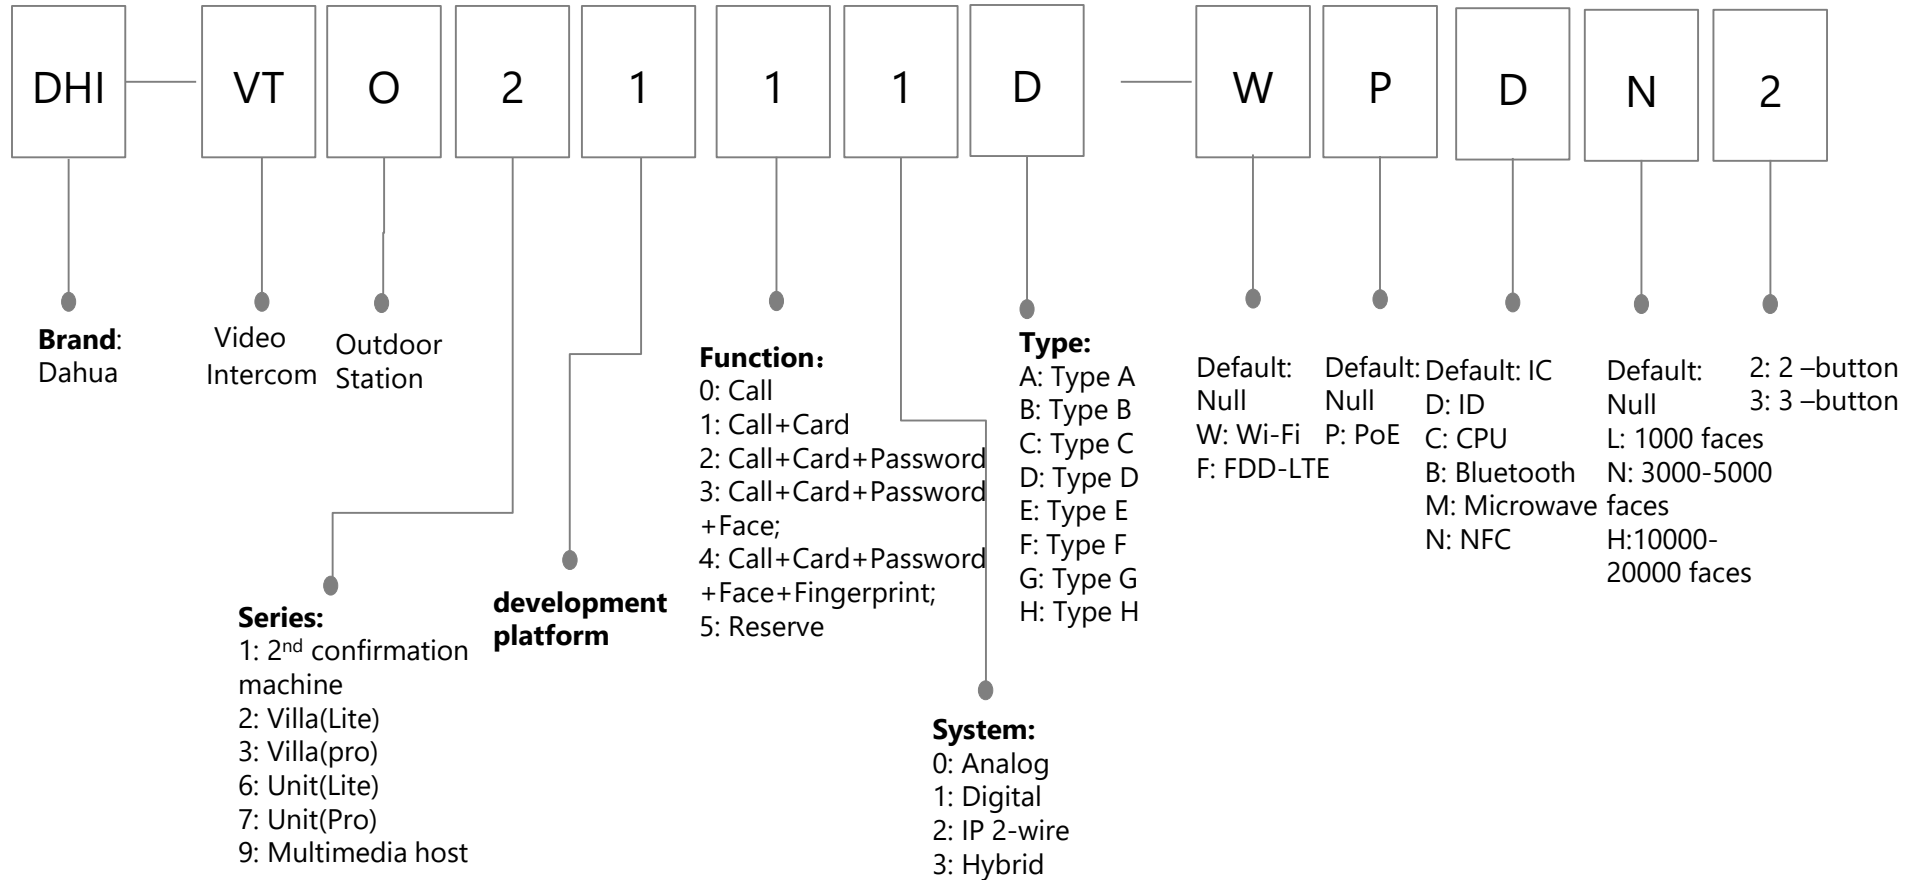

2

Stream:

2: 2x2
3: 3x3
4: 4x4

15

AWA:

Uplink Speed:

10: 100Mbps
20: 1000Mbps
30: 2.5Gbps

EAP&WAP:

Speed:

12: 1200Mbps
15: 1500Mbps
18: 1800Mbps
30: 3000Mbps
60: 6000Mbps

C

Method of Installation:

C: Ceiling
I: In-wall
D: Desktop
O: Outdoor

Video Intercom(Outdoor Station)

Notice: The naming rule is applicable to the products released after 2016

Video Intercom(Indoor Monitor)

Notice: The naming rule is applicable to the products released after 2016

Video Intercom(KIT)

Notice: The naming rule is applicable to the products released after 2019

KIT

Storage Model:
NVR Series
HCVR Series