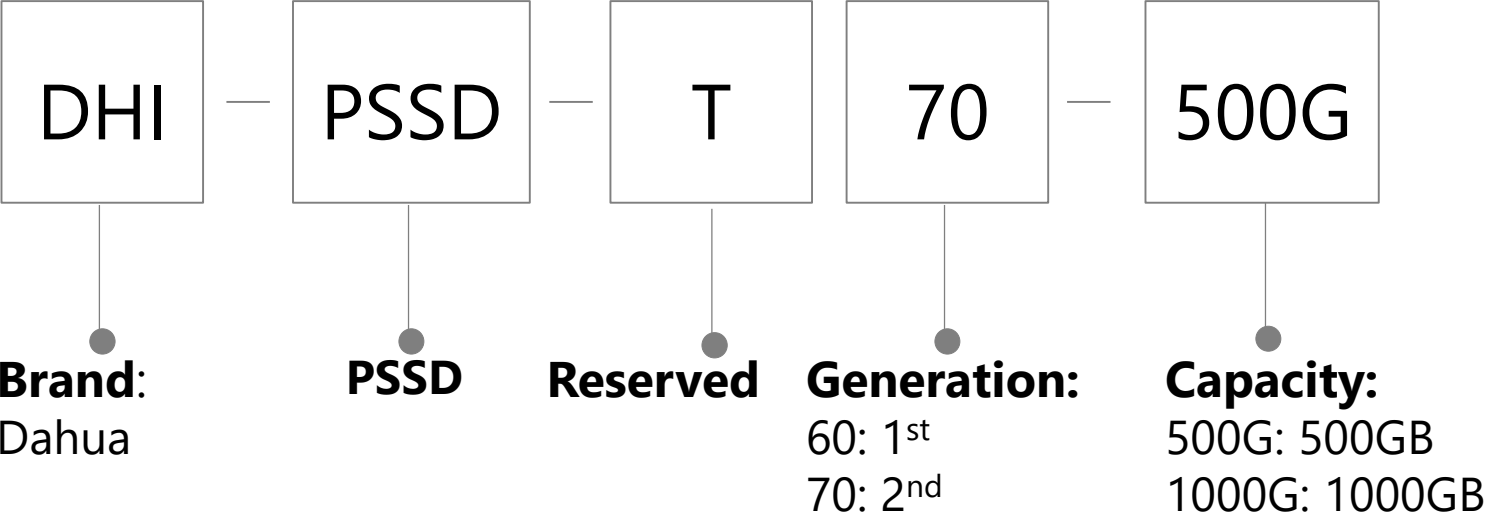

Brand:
Dahua

**Data
Collection
Station**

Generation: Reserved:

MPT

SSD

Memory Card

USB Flash Drivers

PSSD & eHDD