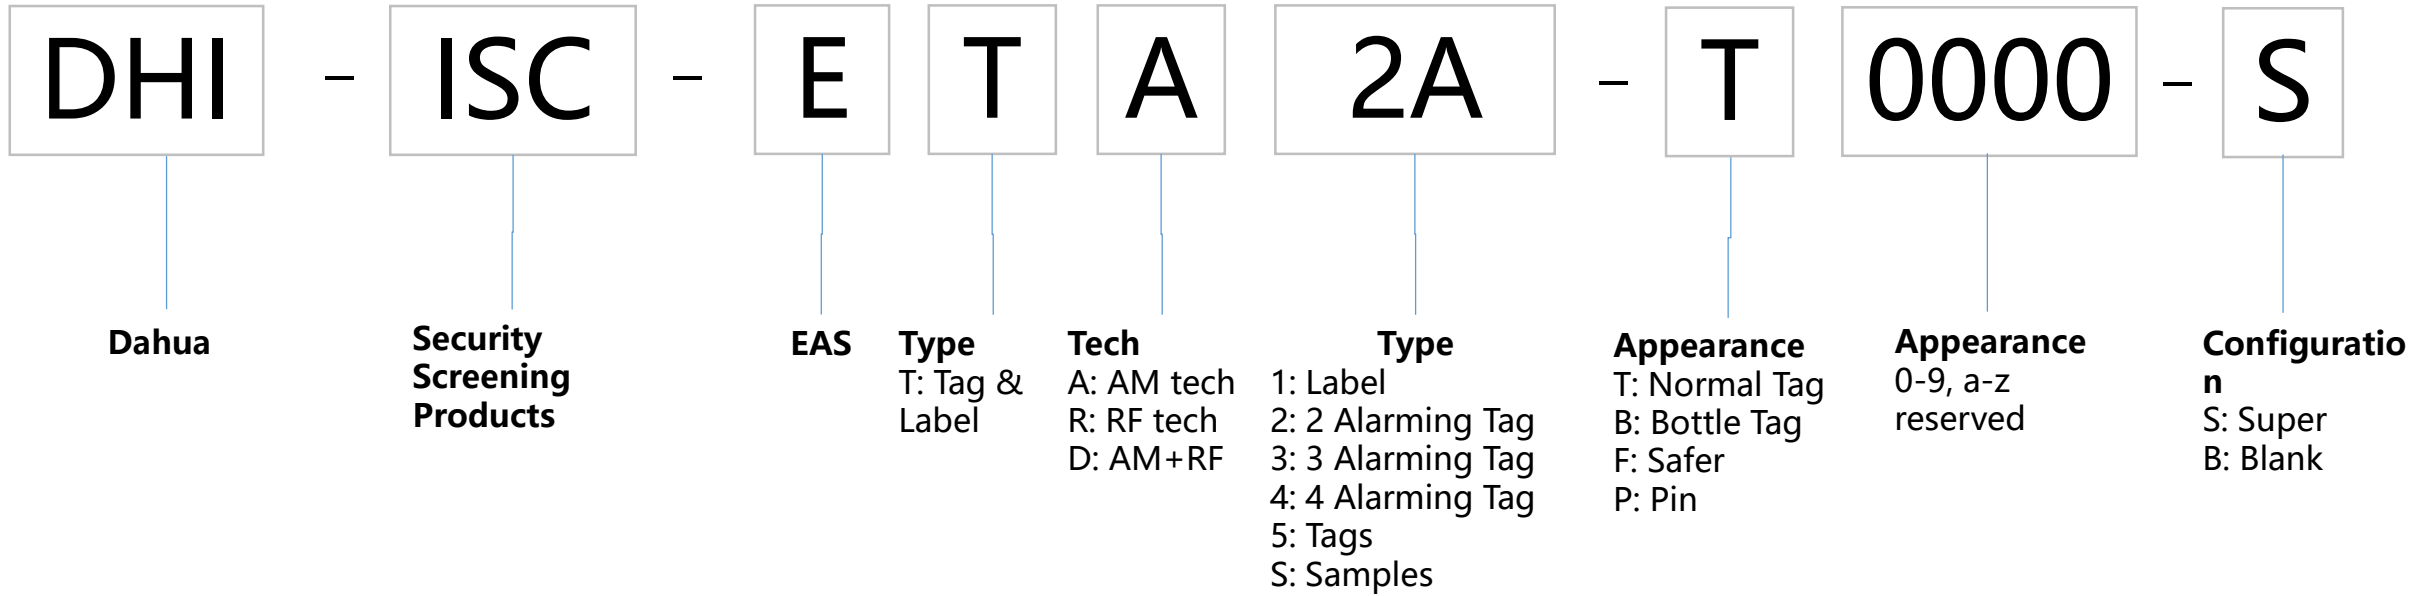

Baggage & Parcel Screening

EAS Labels & Tags

EAS antenna

DSS Baseline

DSS: PMS

White board

Naming rules for external models of smart blackboard/education IFPD/conference IFPD																
		Required		Required	Required	Required	Required		Required	Required	Required	Required	Required		Required	
	Field number	①		②	③	④	⑤		⑥	⑦	⑧	⑨	⑩		⑪	
	Identification	Company Identification		Product Line Identification	Sales Type	Product form	Dimension identification		Market positioning	Series identification	Series identification2	Series identification3	Series identification4		Camera, etc	
smart blackboard/education IFPD/conference IFPD	Example	DH	-	L	C	H	86	-	S	T	4	4	0	-	C	
	Description	DH=Dahua Brand		L=Interactive LCD Display	C: Channel Type	H: Horizontal screen	55=55 inches		S=education IFPD	T=Interactive	4=4K					C:Camera model
		DHI=Overseas Dahua Brand			P: Project type	V: Vertical screen	65=65 inches		H=Smart blackboard	Lack=No Interactive Function	8=8K					B:Basic model
		N=Domestic neutral Lack=overseas neutral					75=75 inches		M=conference IFPD							Lack=No camera
							85=85 inches									
							86=86 inches									
							98=98 inches									
	Typical examples	DH-LCH86-ST400-C														