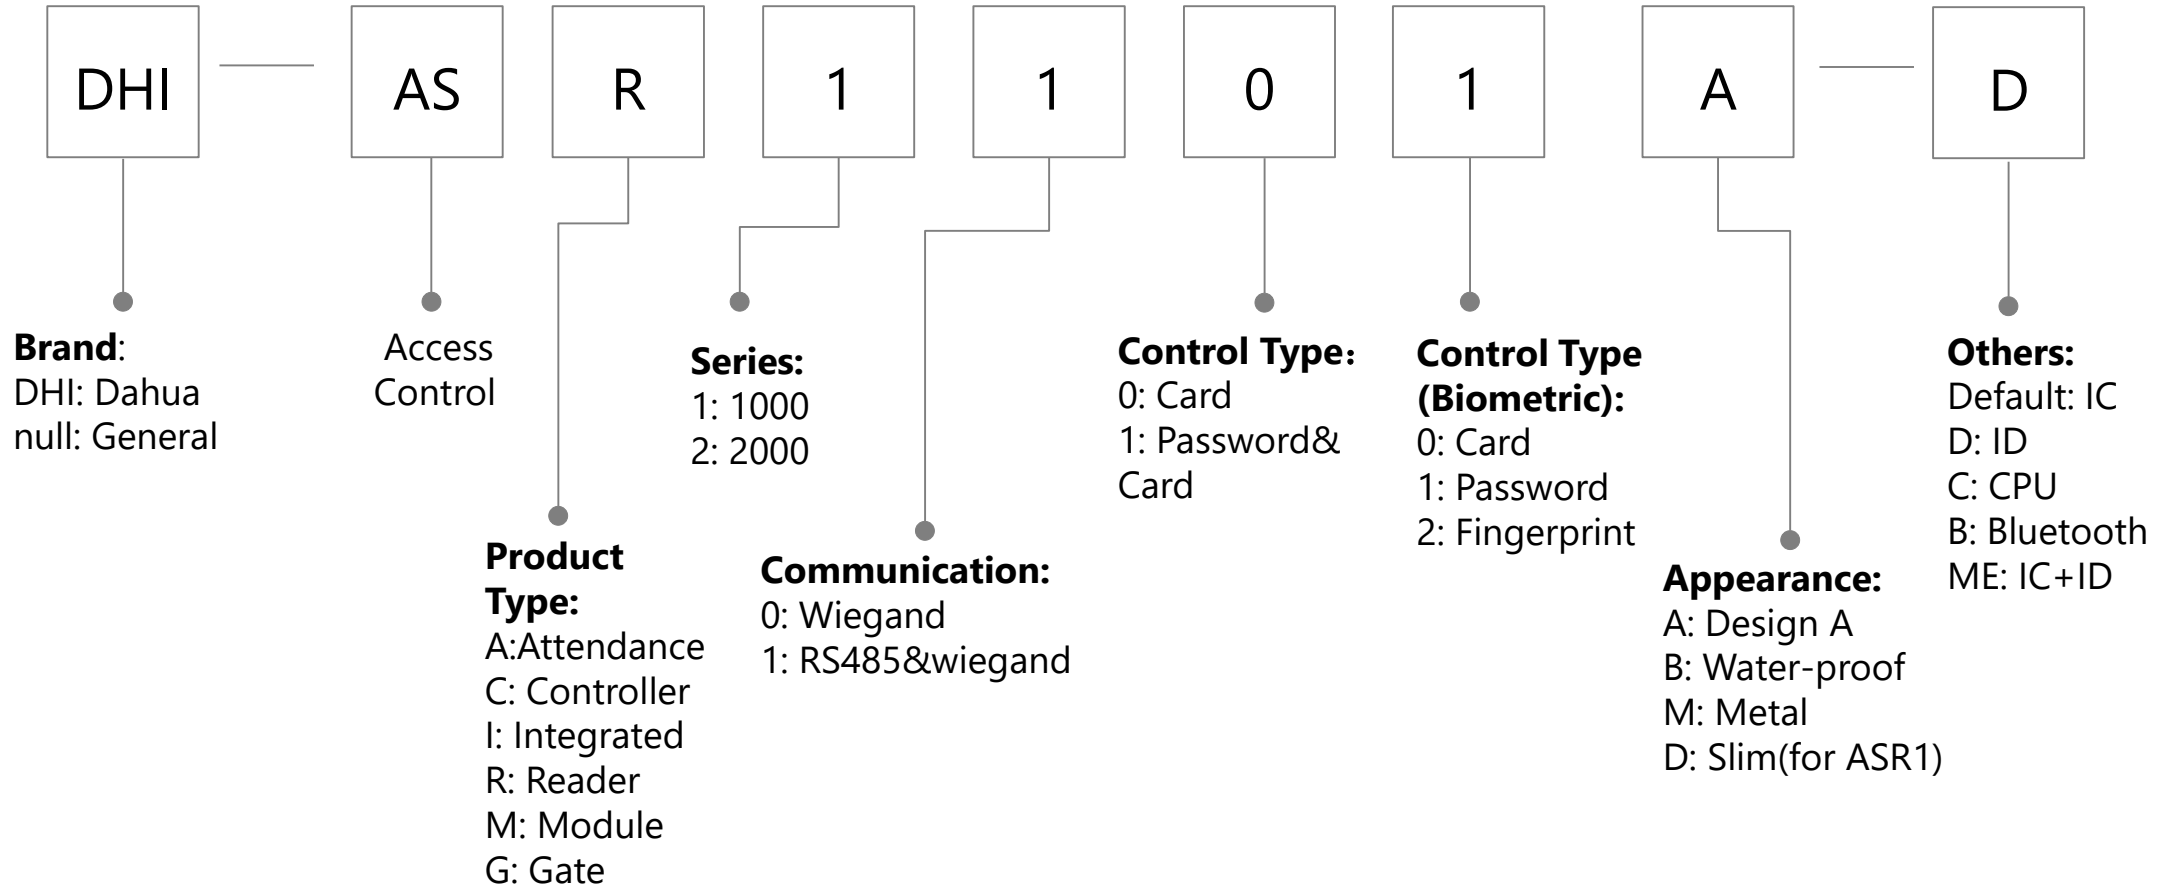

Decoder

Video wall controller

Video wall controller

KVM

Public Lens (new)

Audio

Alarm (Controller)

Alarm (Keypad)

Alarm (Module)

Access Control (Integrated)

Access Control (Controller)

Access Control(Reader)

Access Control(Module)

Access Control (Attendance)

Access Control (Turnstile)

ITS-Traffic Camera

Brand:
Dahua

Intelligent
Traffic Camera

Resolution
1: 1MP
2: 2MP
3: 3MP
.....

Sensor Category
0-CCD
1-Entry-level CMOS
3-Middle-level CMOS
5-High-level CMOS

Product Series
Reserved

Industry
R: Recognition (ANPR)
P: Parking
T: Traffic flow
M: Mobile