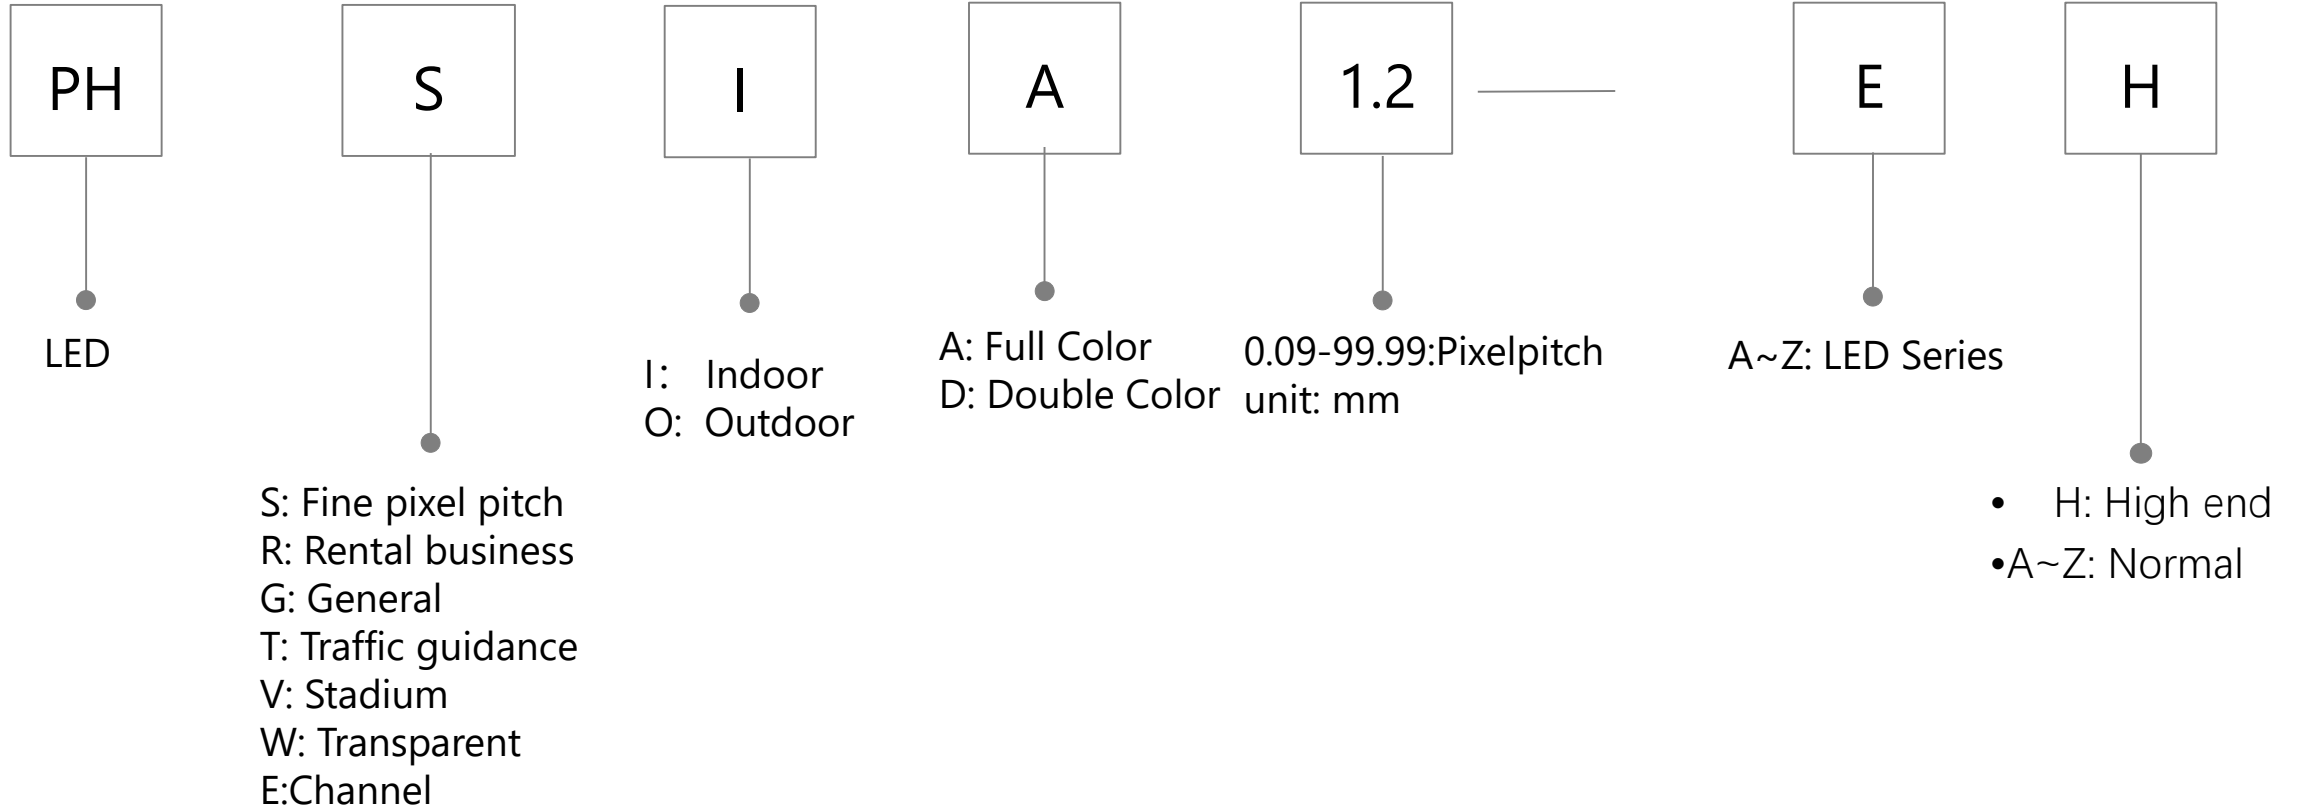

H: Horizontal
(): Untouchable

Interactive LCD Display

Accessory

Interactive LCD Display

HiBoard: E-Whiteboard Display

A: Ultimate
.....

Size:
65: 65"
75: 75"
86: 86"

H: overseas edition

Accessory

E-Whiteboard
Display

SMA: Sharing Cable
PC: Detachable PC
ST: Removable pedestal

null: 缺省
CPU: I3 / I5 / I7

Reserve
A~Z

Reserve
0~9

H: overseas

LED Display