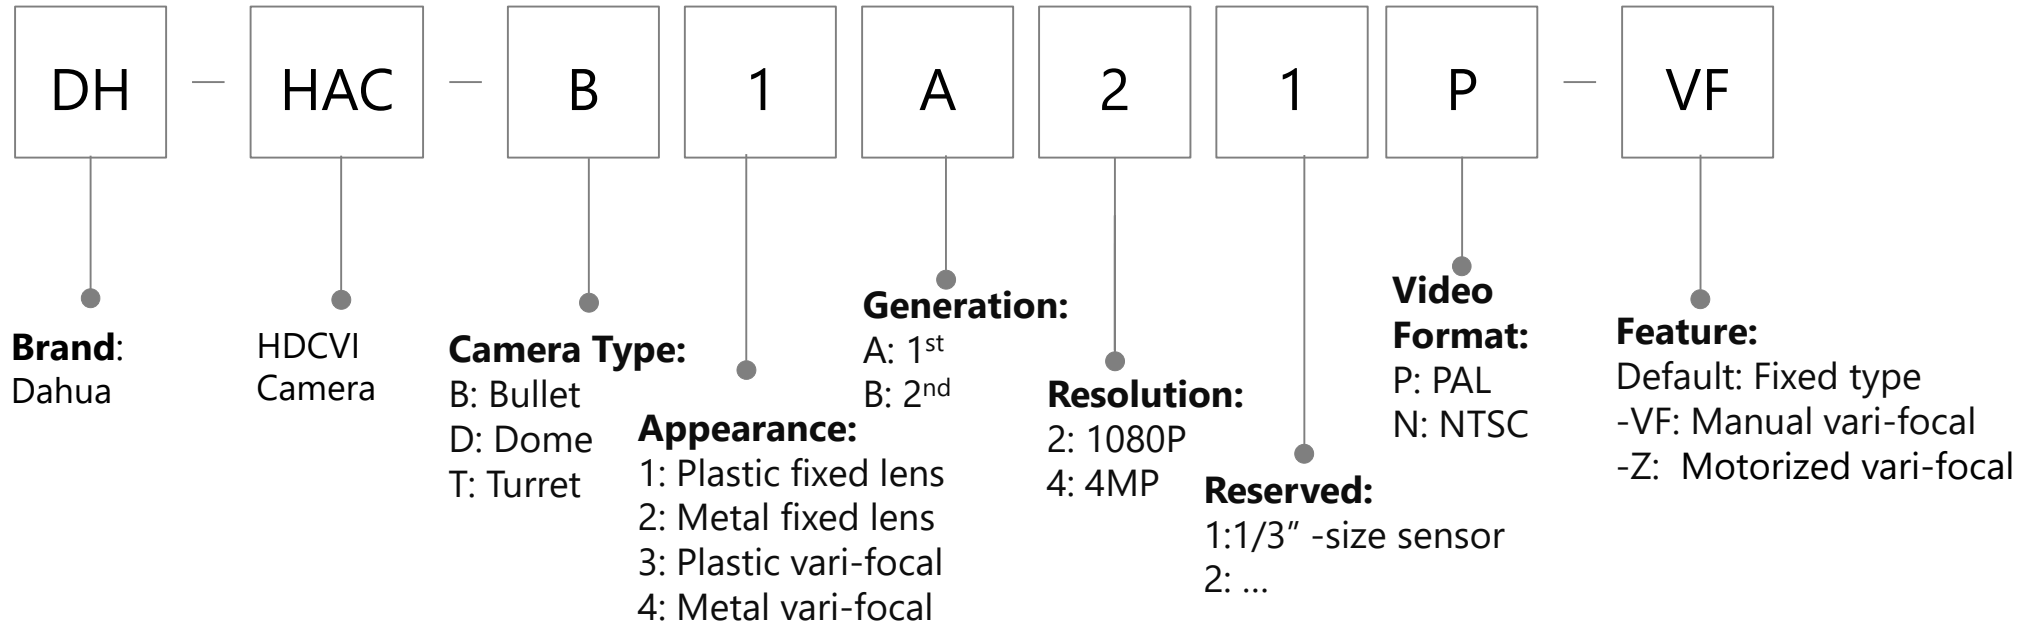

HDCVI Cooper Series (Camera & Recorder)