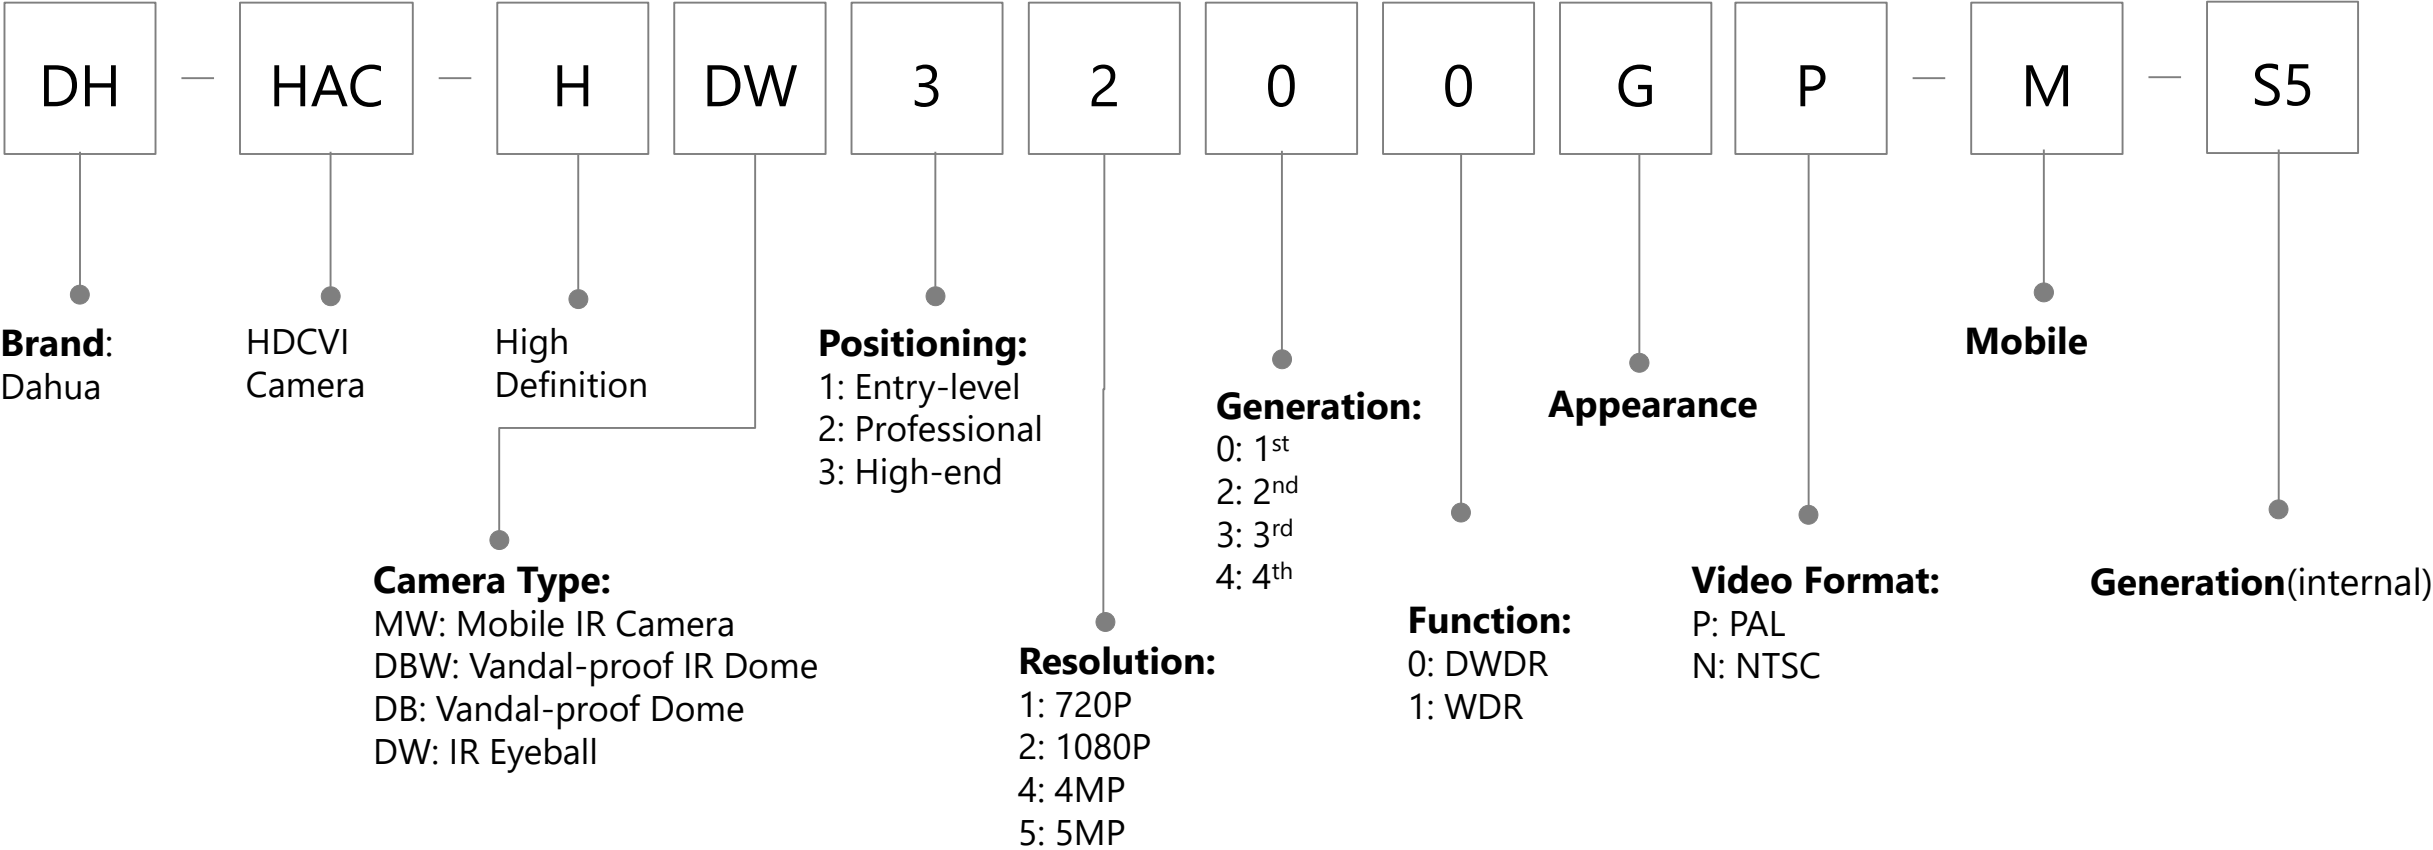

Mobile HDCVI Camera