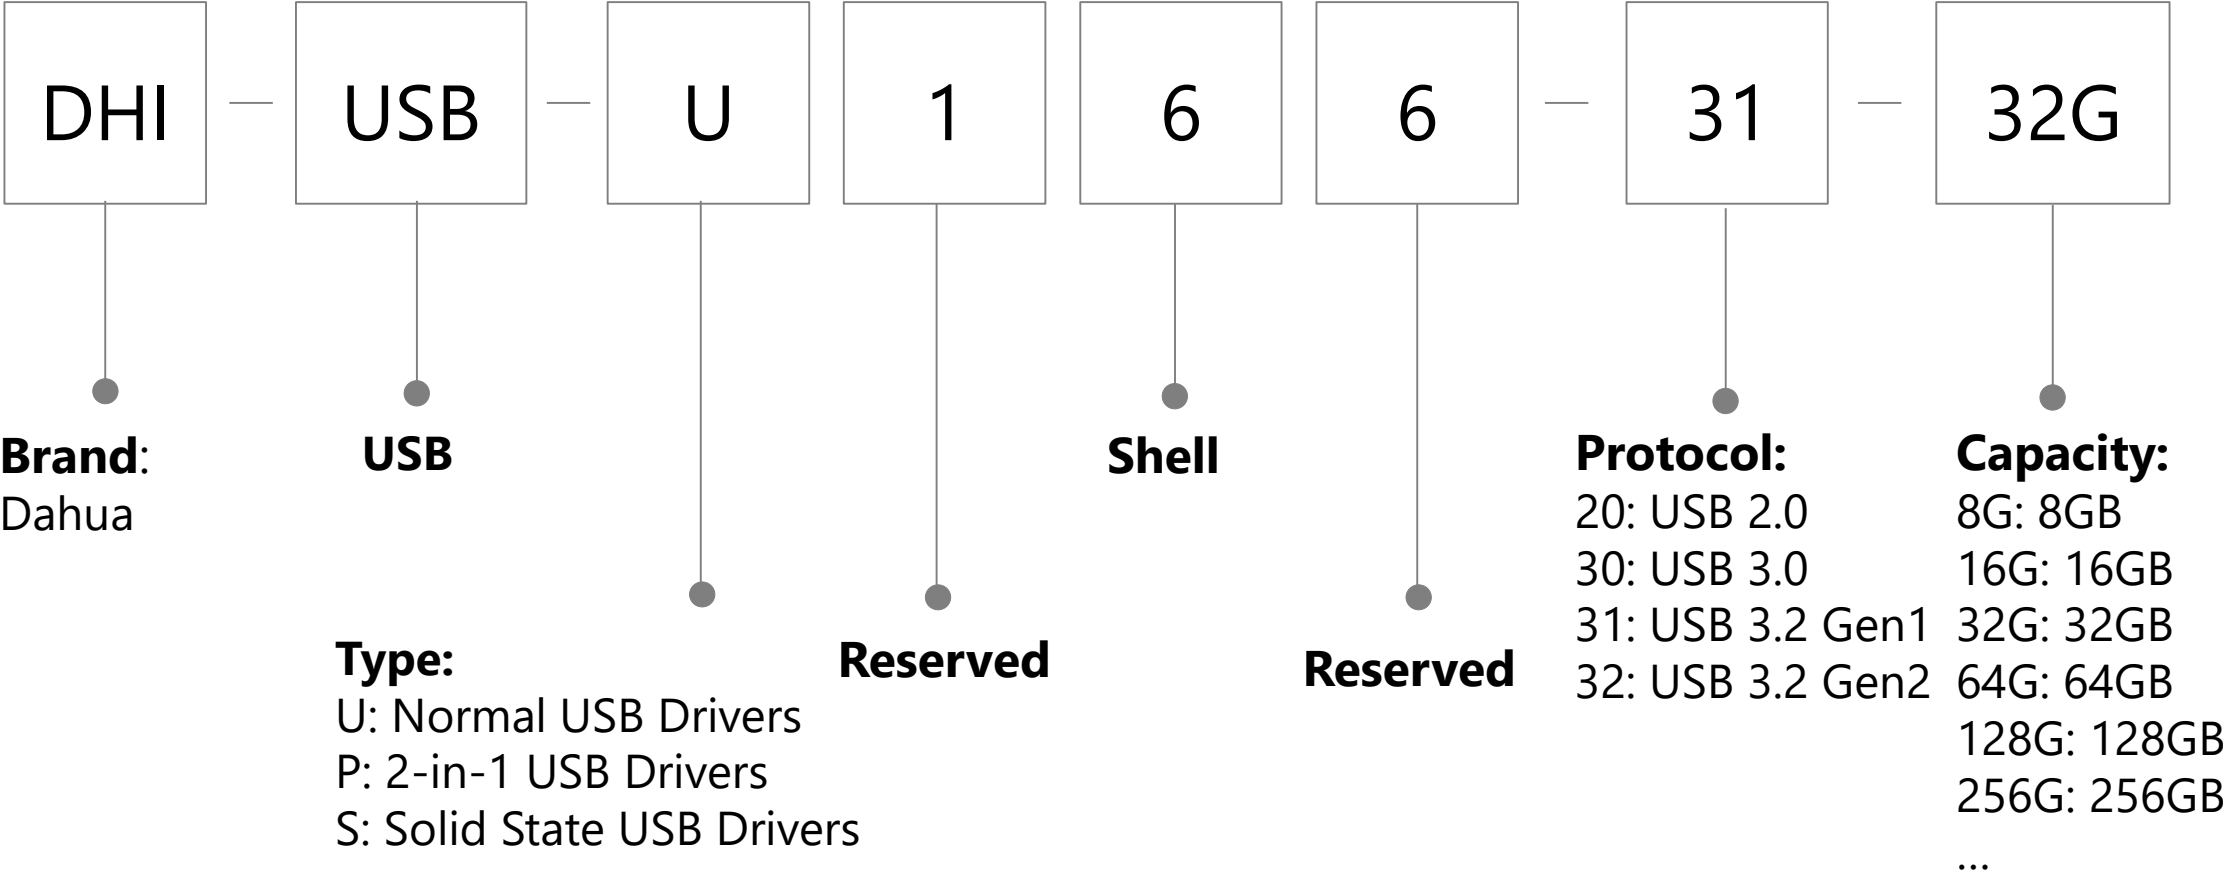

MPT

Brand:
Dahua

MPT Type:
1: Non-network
2: Body Camera
3: Portable Mobile
Terminal

Generation:
1: 1st
2: 2nd
...

Shell:
0:
1:
...

Extension:
S: Super version, larger internal storage
SA: Standalone, don't support 4G network

Brand:
Dahua

**Data
Collection
Station**

Generation: Reserved:

MPT

SSD

Memory Card

USB Flash Drivers

PSSD & eHDD