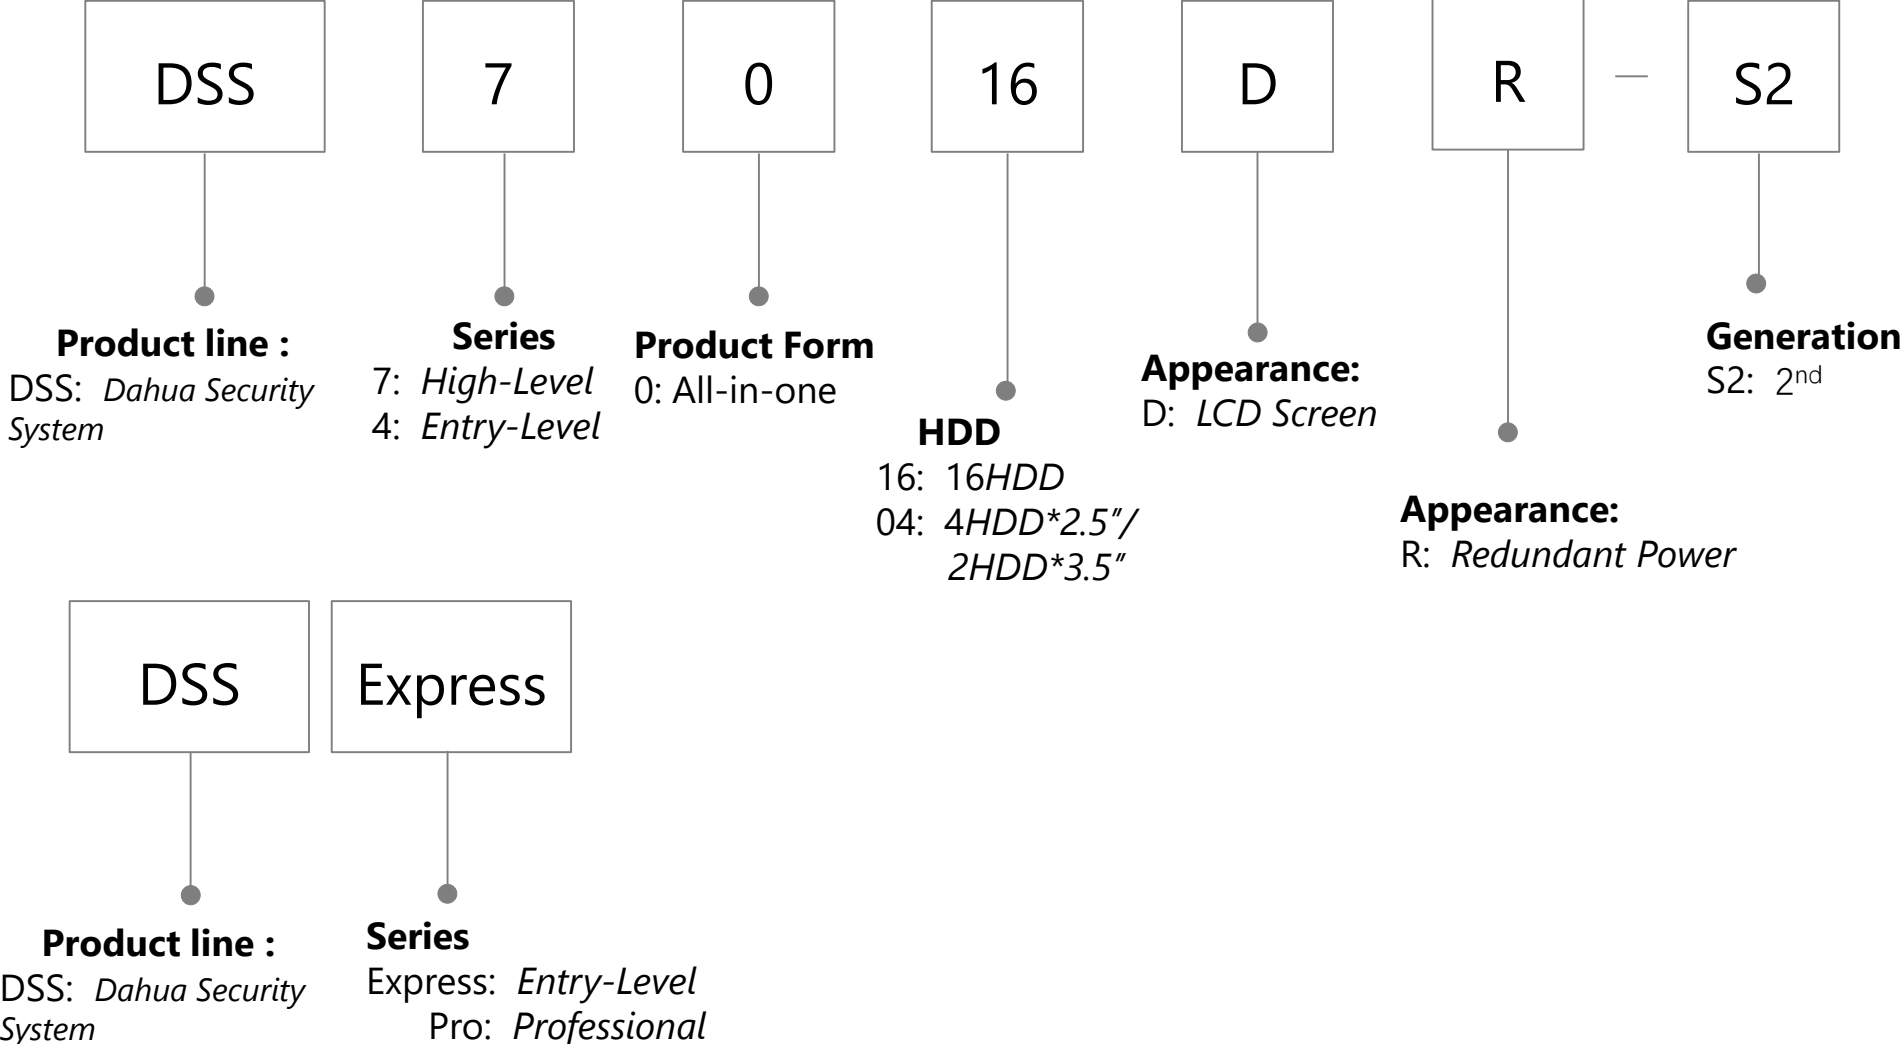

LTV: TV

Size:
22: 22"
24: 24"
32: 32"
40: 40"
43: 43"
50: 50"
55: 55"
65: 65"
75: 75"

Positioning:
LN: Analog TV

LD: Digital TV

SA: Smart TV
with Android

SN: Smart TV
with Linux

100: <1080P
200: 1080P
400: 4K

resolution:
U: 1080P
K: 4K

C

Seam:
E: 0.5~1mm
D: 1.x~2.xmm
C: 3.x~4.xmm
T: 5.x~6.xmm
X: 10.x~20.xmm

M

Brightness:
H: High brightness
M: Standard brightness

E

Product series:
B: Basic series
E: Essential series
U: Ultra series

Baggage & Parcel Screening

EAS Labels & Tags

EAS antenna

DSS Baseline

DSS: PMS

White board

Naming rules for external models of smart blackboard/education IFPD/conference IFPD																
		Required		Required	Required	Required	Required		Required	Required	Required	Required	Required		Required	
	Field number	①		②	③	④	⑤		⑥	⑦	⑧	⑨	⑩		⑪	
	Identification	Company Identification		Product Line Identification	Sales Type	Product form	Dimension identification		Market positioning	Series identification	Series identification2	Series identification3	Series identification4		Camera, etc	
smart blackboard/education IFPD/conference IFPD	Example	DH	-	L	C	H	86	-	S	T	4	4	0	-	C	
	Description	DH=Dahua Brand		L=Interactive LCD Display	C: Channel Type	H: Horizontal screen	55=55 inches		S=education IFPD	T=Interactive	4=4K					C:Camera model
		DHI=Overseas Dahua Brand			P: Project type	V: Vertical screen	65=65 inches		H=Smart blackboard	Lack=No Interactive Function	8=8K					B:Basic model
		N=Domestic neutral Lack=overseas neutral					75=75 inches		M=conference IFPD							Lack=No camera
							85=85 inches									
							86=86 inches									
							98=98 inches									
	Typical examples	DH-LCH86-ST400-C														