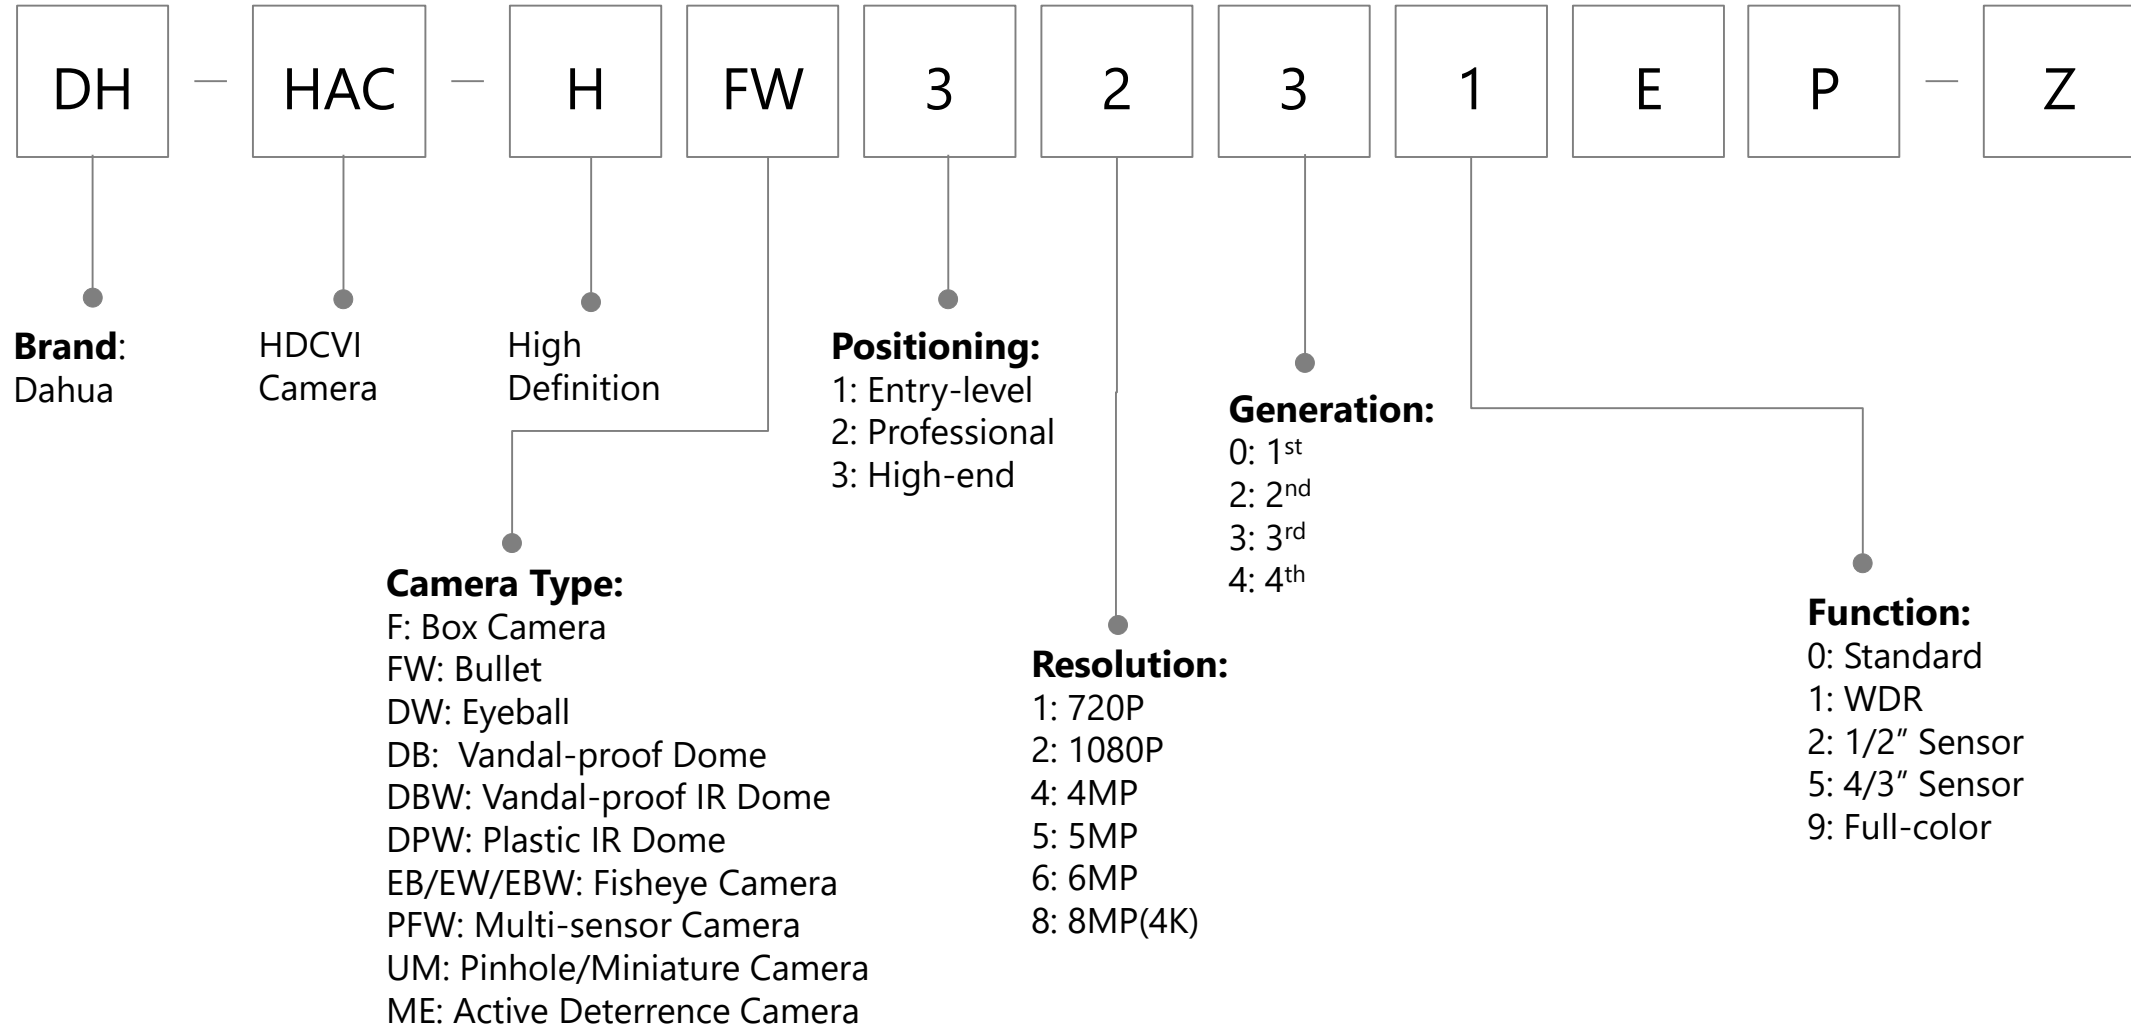

HDCVI Recorder (XVR)

HDCVI Camera (1/2)

HDCVI Camera (2/2)

Case:

- A: IR Cube
- B: Active Deterrence Bullet/ Pinhole Camera
- C: Active Deterrence Bullet / Plastic Bullet
- CM: Metal Bullet
- D: Active Deterrence Bullet/ Metal Bullet
- E: Metal Bullet/Metal Dome
- EA: Metal Dome
- EQ: Active Deterrence Quick-to-install Eyeball
- EM: Metal Eyeball
- F: Metal Wedge Dome
- G: Micro-size Bullet/ Box
- H: TiOC Metal Eyeball
- M: Metal Eyeball
- R: Plastic Bullet/ Plastic Eyeball
- RA: Metal Dome
- R-Z: Metal Bullet/ Metal Dome
- S: Metal Bullet
- T: Metal Bullet/ Metal Eyeball
- T-Z: Metal Bullet/ Metal Eyeball
- T-I8: Large size Metal Bullet
- TE: Metal+Plastic Eyeball
- TH-I4: IR 40m Bullet (Metal Bracket)
- TH-I8: IR 80m Bullet (Metal Bracket)
- TL: Bullet/Eyeball
- TLM: Metal Bracket Bullet
- TM: Metal Bullet
- TQ: Quick-to-install Eyeball (82mm)
- TLQ: Quick-to-install Eyeball (69mm)
- TLMQ: Quick-to-install Metal Eyeball(69mm)
- TMQ: Quick-to-install Metal Eyeball (82mm)
- TRQ: Quick-to-install Eyeball (Without IP67) (69mm)

LTV: TV

Size:
22: 22"
24: 24"
32: 32"
40: 40"
43: 43"
50: 50"
55: 55"
65: 65"
75: 75"

Positioning:
LN: Analog TV

LD: Digital TV

SA: Smart TV
with Android

SN: Smart TV
with Linux

100: <1080P
200: 1080P
400: 4K