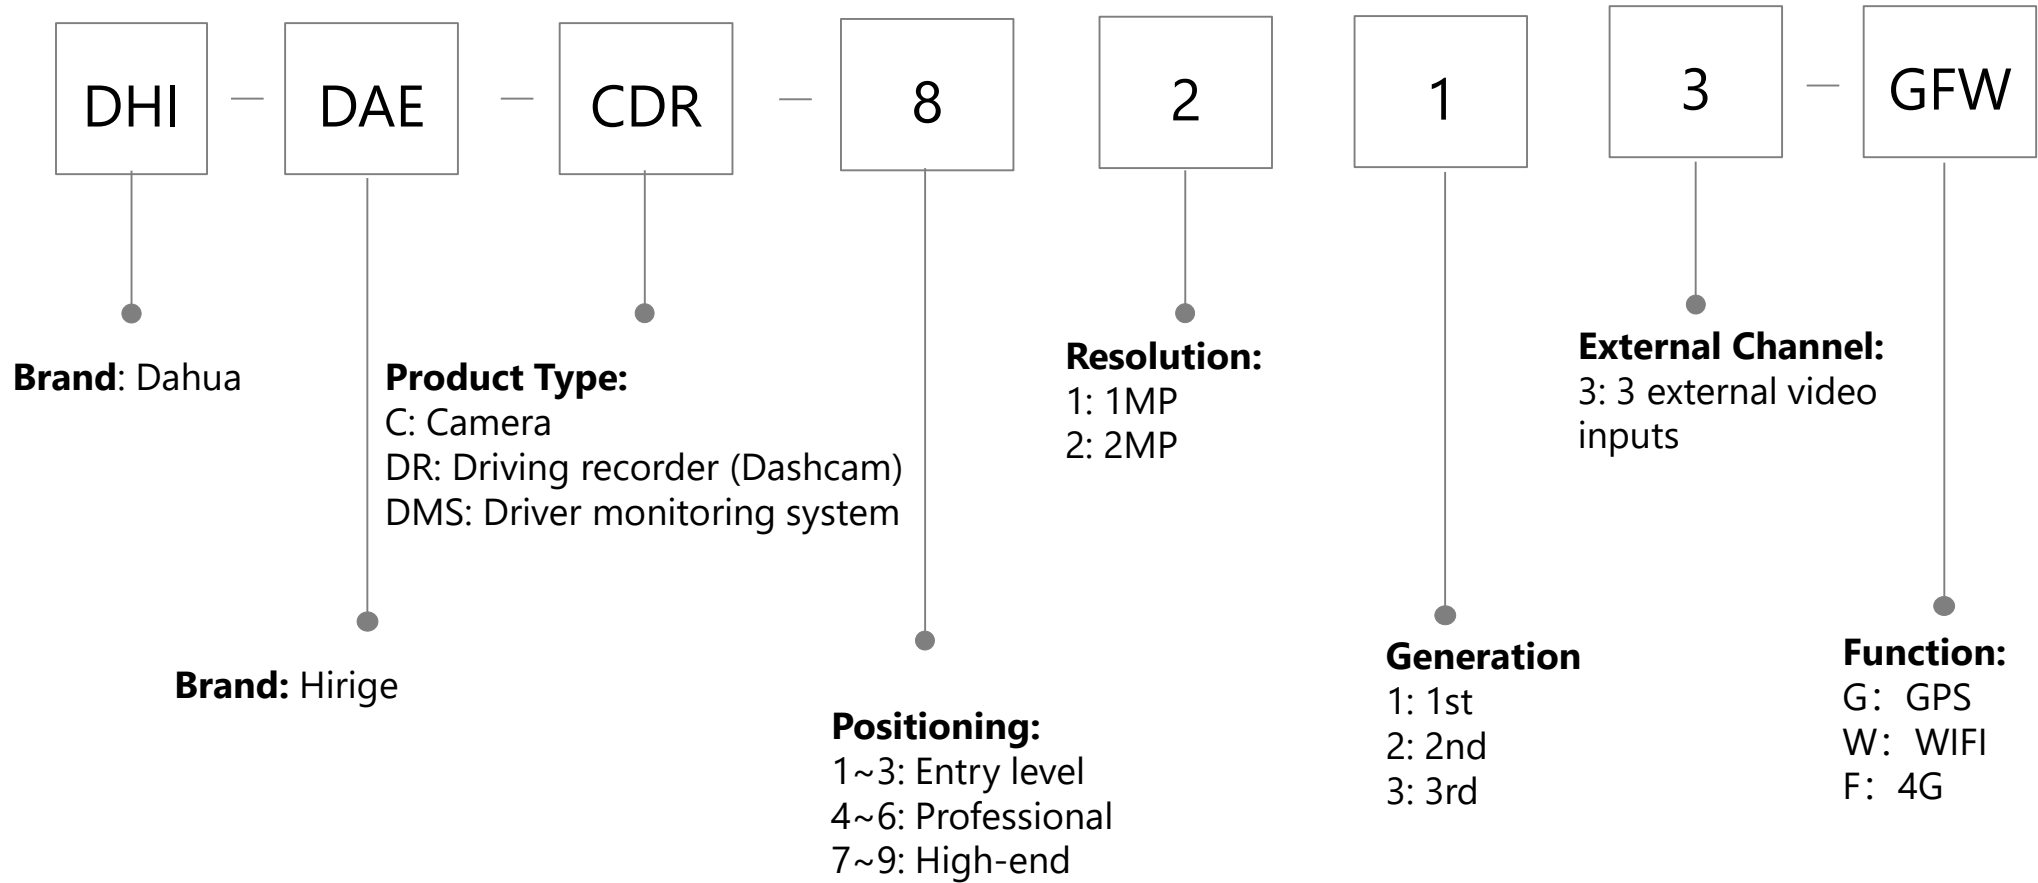

Video Format:

- P: PAL
- N: NTSC

Feature:

- VF: Manual vari-focal
- Z: Motorized vari-focal
- H: With built-in heater
- T: With SDI output
- A: Built-in mic
- DP: Dual-power (AC24V/DC12V)
- POC: Power over coax
- LED: White light
- DIP: Dip switch
- VP: Vandal proof
- TH: Temperature & Humidity
- IL: Smart Dual Illuminators
- W: Wireless
- IRE6: IR 60m
- PIR: PIR Camera
- L: White Light
- S: Siren
- LS: White Light & Siren
- PV: TiOC Camera

HDCVI Cooper Series (Camera & Recorder)

Mobile DVR/NVR

Mobile HDCVI Camera

Mobile IPC

Mobile Active Safety Camera (1/2)

Mobile Active Safety Camera (2/2)

Network Camera(1/2)

Network Camera(2/2)

Appearance

- B: Single IR LEDs IR Bullet
- C: IR Bullet/Mini Dome
- D: Double IR LEDs IR Bullet
- E: IR-Bullet / Dome / Single IR LEDs Plastic Eyeball
- EM: Single IR LEDs Metal Eyeball
- F: Dome / Box Camera / Four IR LEDs IR Bullet
- G: Indoor Dome
- H: VF Bullet(with junction box) / Dome(with junction box) / Eyeball
- K: IR Bullet
- M: S-model Metal Eyeball/ Long IR Bullet
- R: Metal Vandal-proof IR Dome / Metal Bullet/Metal Eyeball
- R1: R1 Dome
- S: Plastic IR Eyeball / Mini IR Bullet
- S1: S1 IR Eyeball
- T: IR Bullet / IR Eyeball
- T1: T1 IR Bullet
- TM: Metal IR Eyeball
- X: Dual-Lens Camera
- DS1: Non-PoE S1 Bullet
- DV: Non-PoE Eyeball
- DG: Non-PoE G Bullet
- DF: Non-PoE F Bullet
- DK1: Non-PoE K1 Bullet**