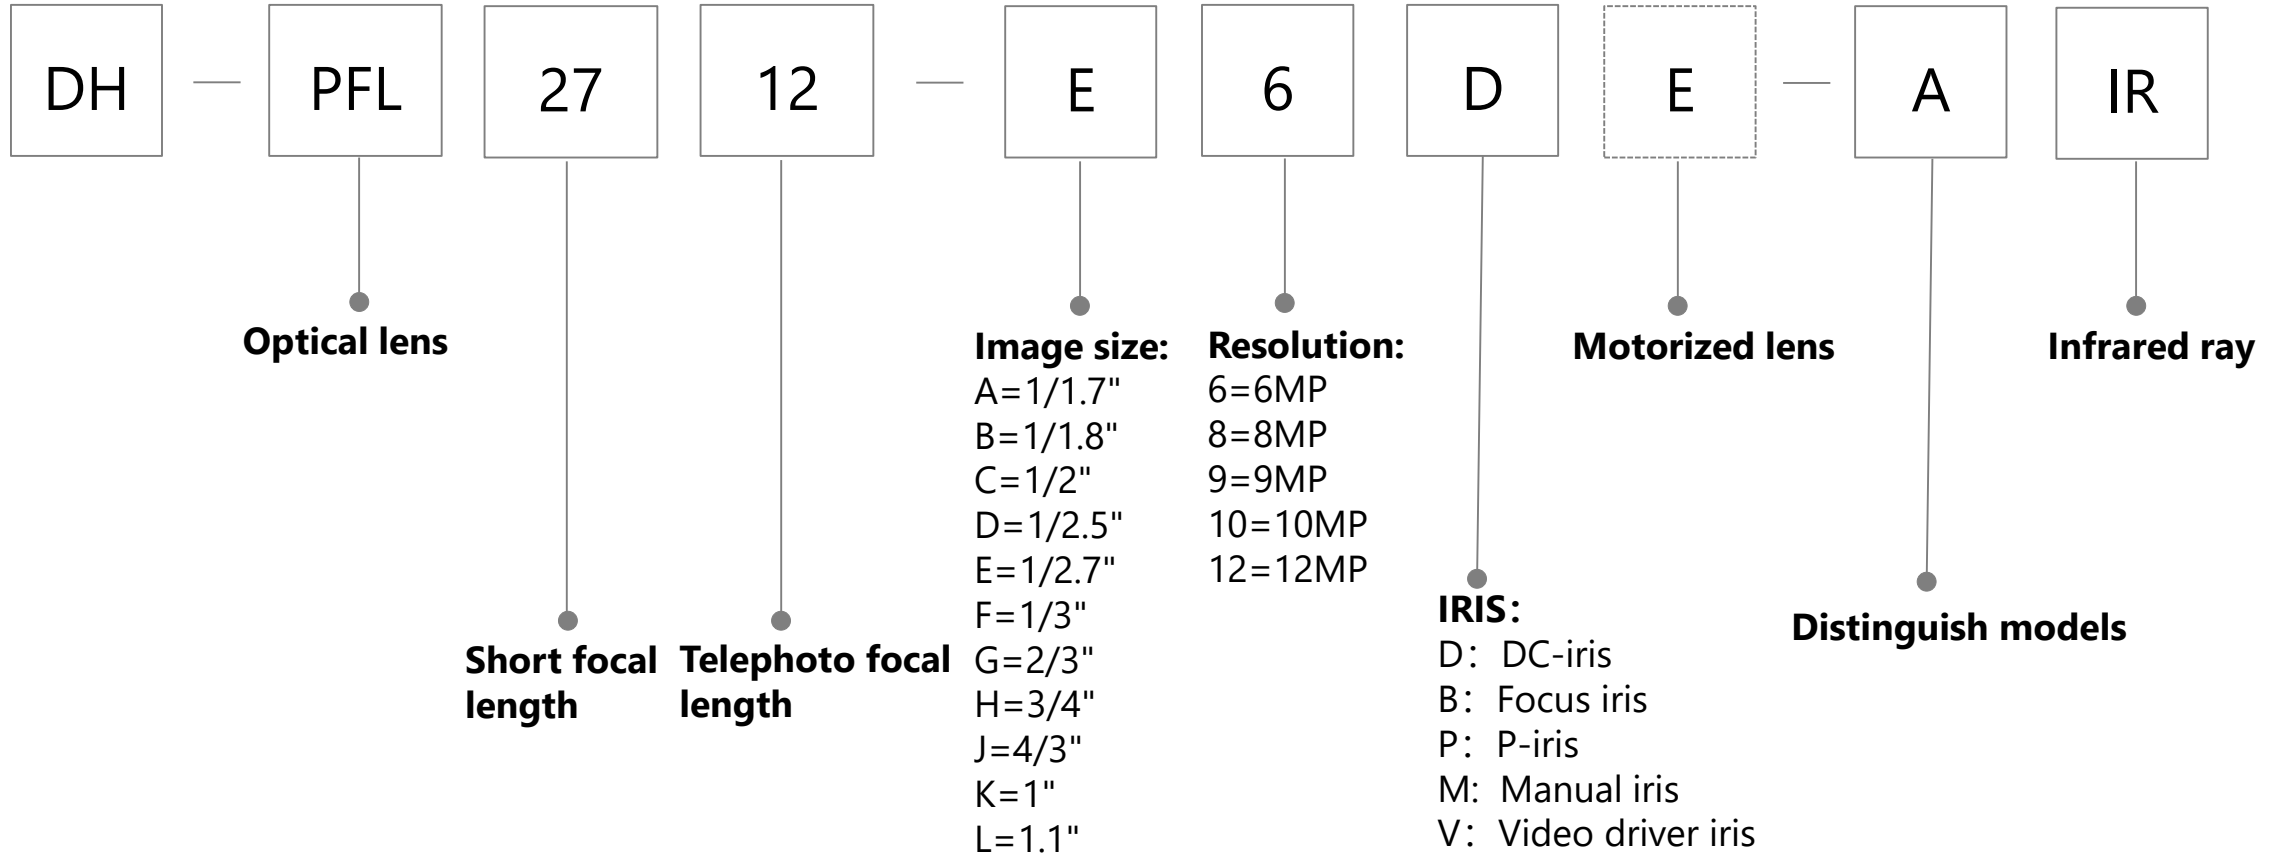

Public Lens (new)