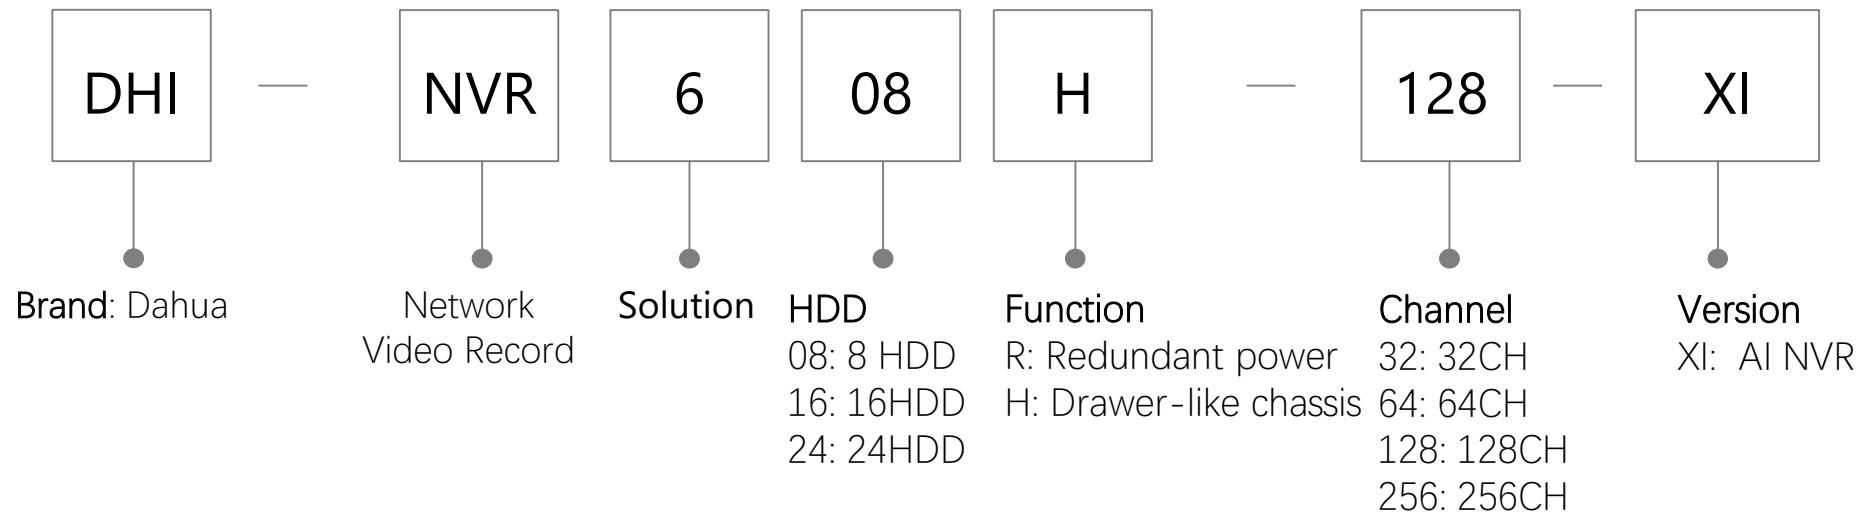

- S2: Second generation
- Sn: Nth generation

Network Camera(Dual-Channel Series)

Network Camera (Panoramic Series)

Network Camera (EZ-IP Series)

General NVR Naming Rule

AI NVR Naming Rule

IVSS

IVD

EVS

EVS

7

Series:
5
7
8

1

Generation:
0: 1st
1: 2nd
2: 3rd

24

HDD Bay:
16: 16HDDs
24: 24HDDs
36: 36HDDs
48: 48HDDs
85: 85HDDs