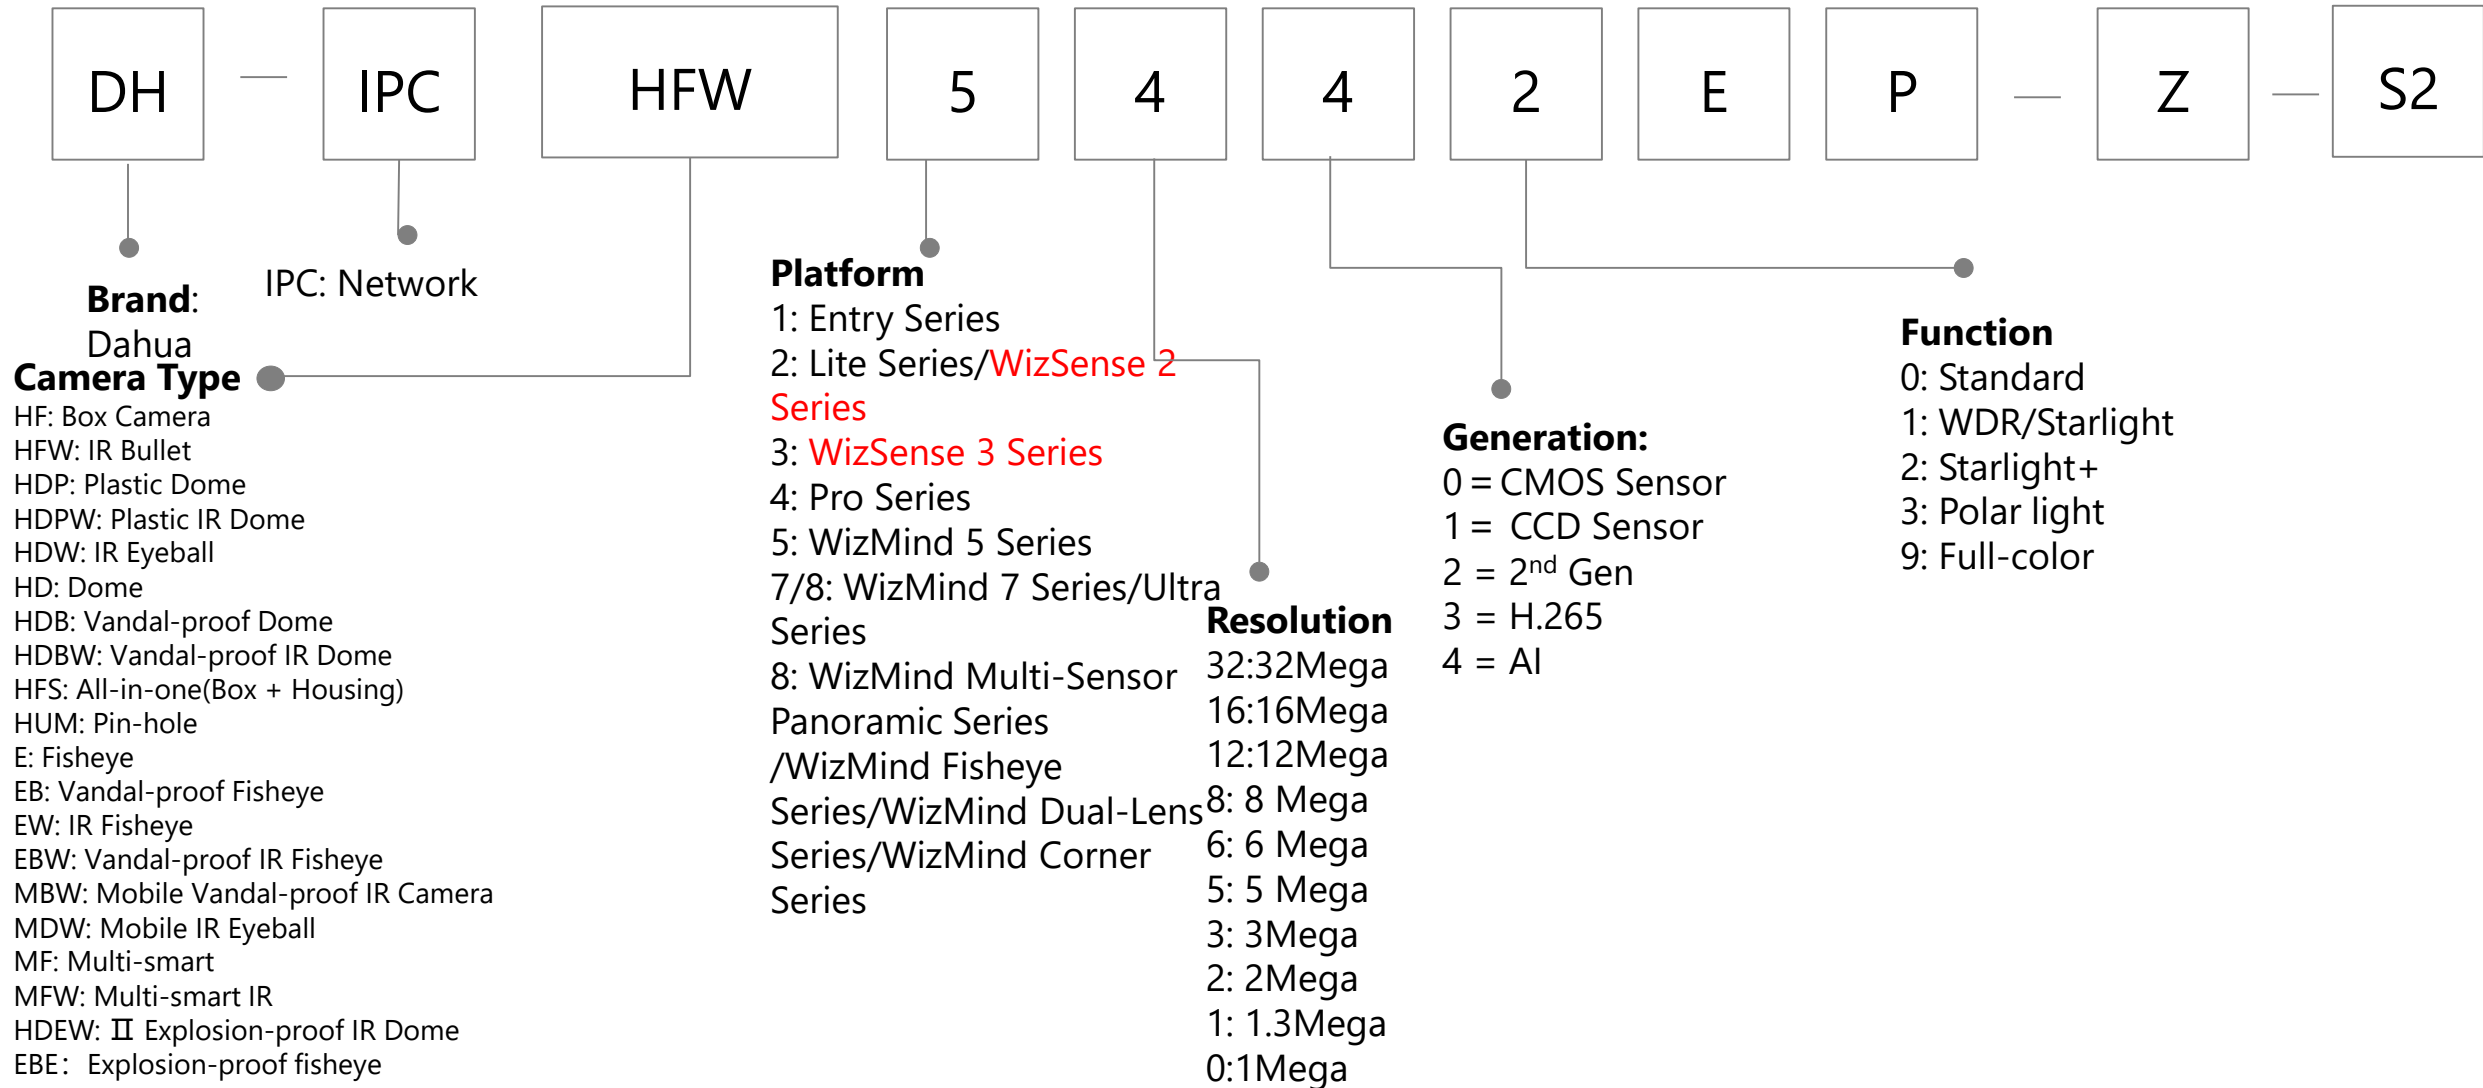

Video Format:

- P: PAL
- N: NTSC

Feature:

- VF: Manual vari-focal
- Z: Motorized vari-focal
- H: With built-in heater
- T: With SDI output
- A: Built-in mic
- DP: Dual-power (AC24V/DC12V)
- POC: Power over coax
- LED: White light
- DIP: Dip switch
- VP: Vandal proof
- TH: Temperature & Humidity
- IL: Smart Dual Illuminators
- W: Wireless
- IRE6: IR 60m
- PIR: PIR Camera
- L: White Light
- S: Siren
- LS: White Light & Siren
- PV: TiOC Camera

HDCVI Cooper Series (Camera & Recorder)

Mobile DVR/NVR

Mobile HDCVI Camera

Mobile IPC

Mobile Active Safety Camera (1/2)

Mobile Active Safety Camera (2/2)

Network Camera(1/2)

Network Camera(2/2)

Appearance

- B: Single IR LEDs IR Bullet
- C: IR Bullet/Mini Dome
- D: Double IR LEDs IR Bullet
- E: IR-Bullet / Dome / Single IR LEDs Plastic Eyeball
- EM: Single IR LEDs Metal Eyeball
- F: Dome / Box Camera / Four IR LEDs IR Bullet
- G: Indoor Dome
- H: VF Bullet(with junction box) / Dome(with junction box) / Eyeball
- K: IR Bullet
- M: S-model Metal Eyeball/ Long IR Bullet
- R: Metal Vandal-proof IR Dome / Metal Bullet/Metal Eyeball
- R1: R1 Dome
- S: Plastic IR Eyeball / Mini IR Bullet
- S1: S1 IR Eyeball
- T: IR Bullet / IR Eyeball
- T1: T1 IR Bullet
- TM: Metal IR Eyeball
- X: Dual-Lens Camera
- DS1: Non-PoE S1 Bullet
- DV: Non-PoE Eyeball
- DG: Non-PoE G Bullet
- DF: Non-PoE F Bullet
- DK1: Non-PoE K1 Bullet**