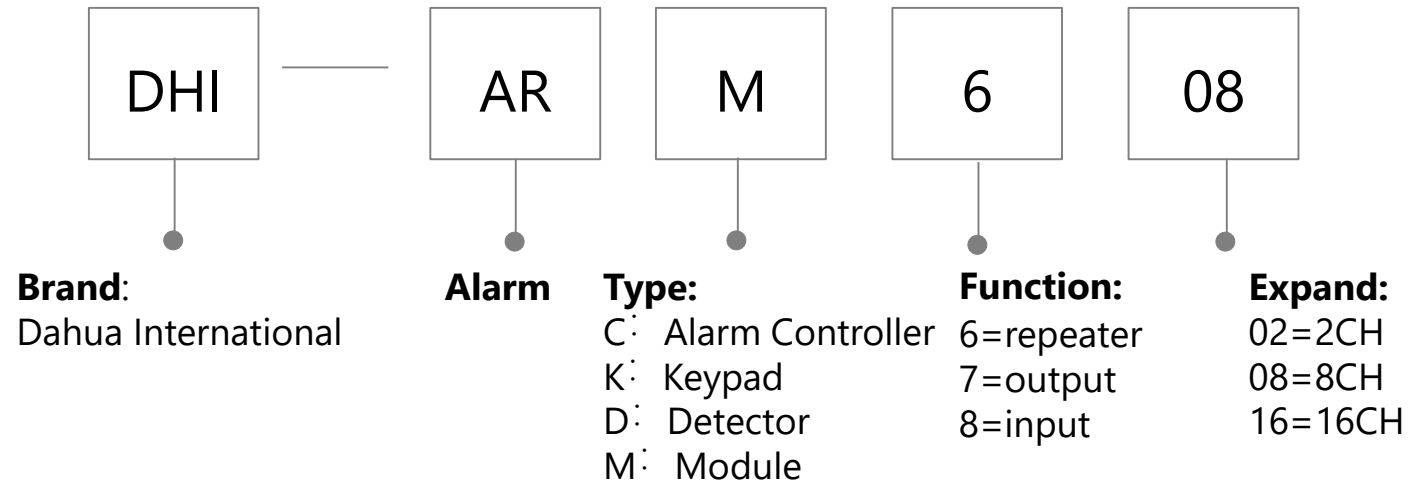

Alarm (Module)