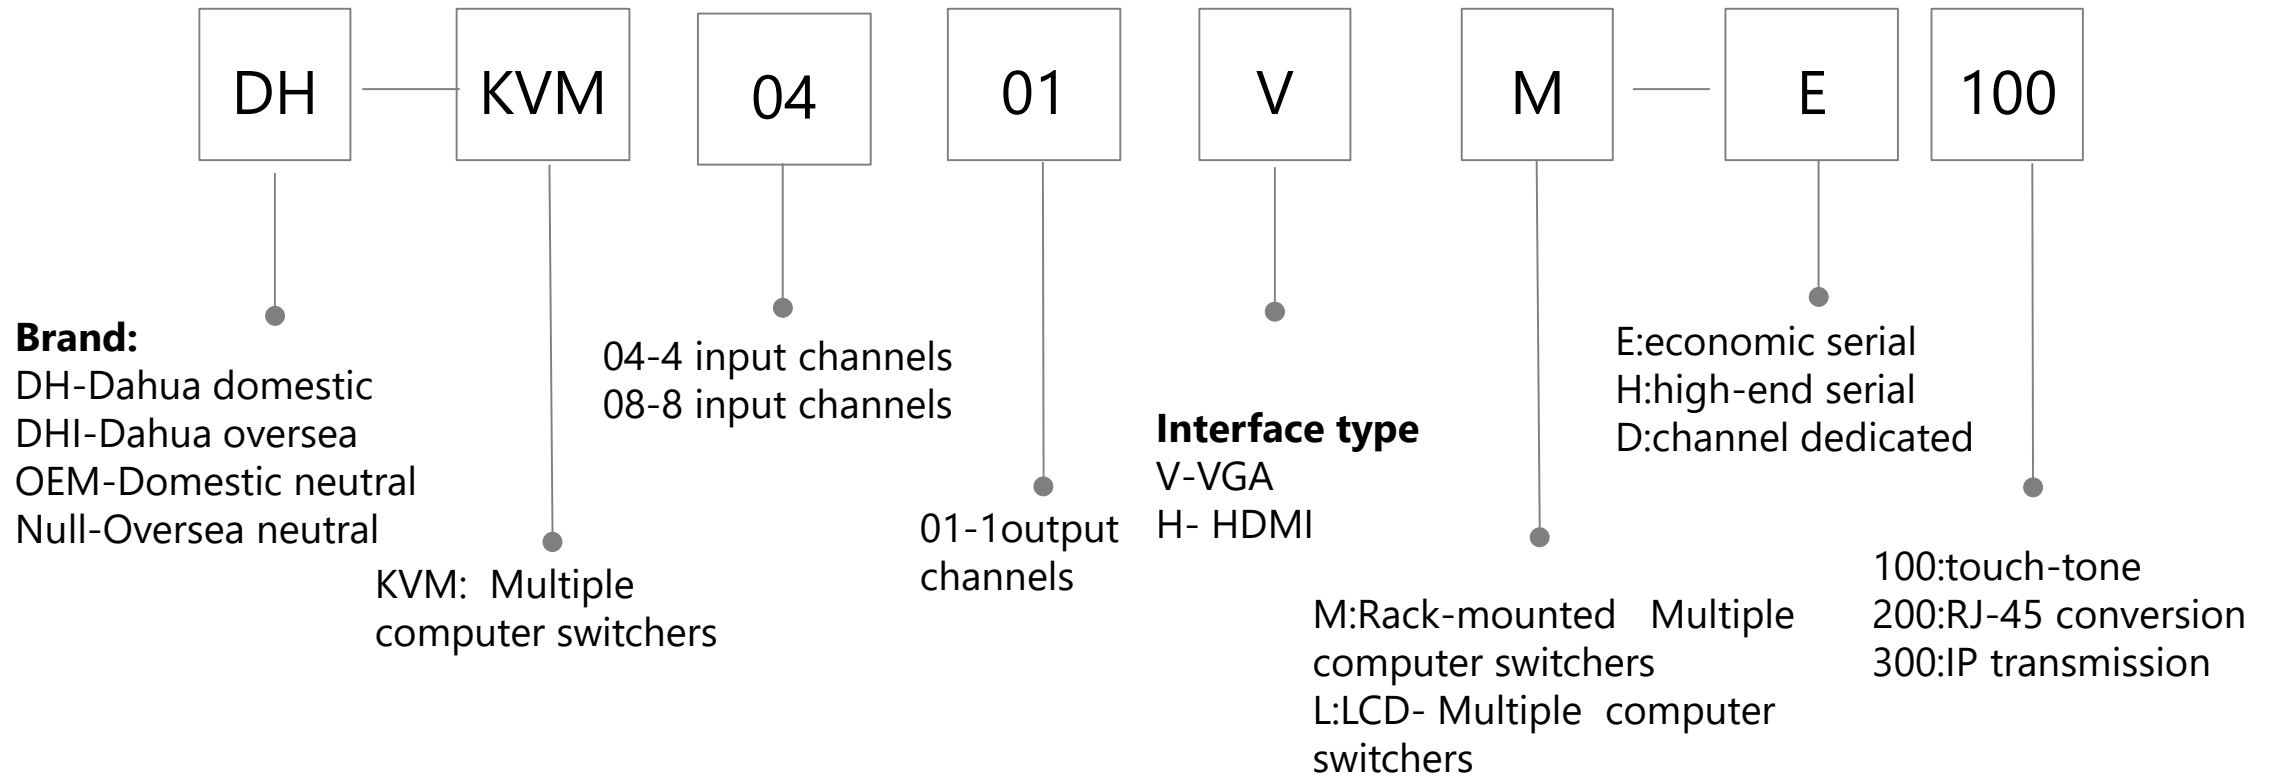

Accessory

E-Whiteboard
Display

SMA: Sharing Cable
PC: Detachable PC
ST: Removable pedestal

null: 缺省
CPU: I3 / I5 / I7

Reserve
A~Z

Reserve
0~9

H: overseas

LED Display

Decoder

Video wall controller

Video wall controller

KVM

Public Lens (new)

Audio

Alarm (Controller)

Alarm (Keypad)

Alarm (Module)

Access Control (Integrated)

Access Control (Controller)

Access Control(Reader)

Access Control(Module)

Access Control (Attendance)

Access Control (Turnstile)

ITS-Traffic Camera