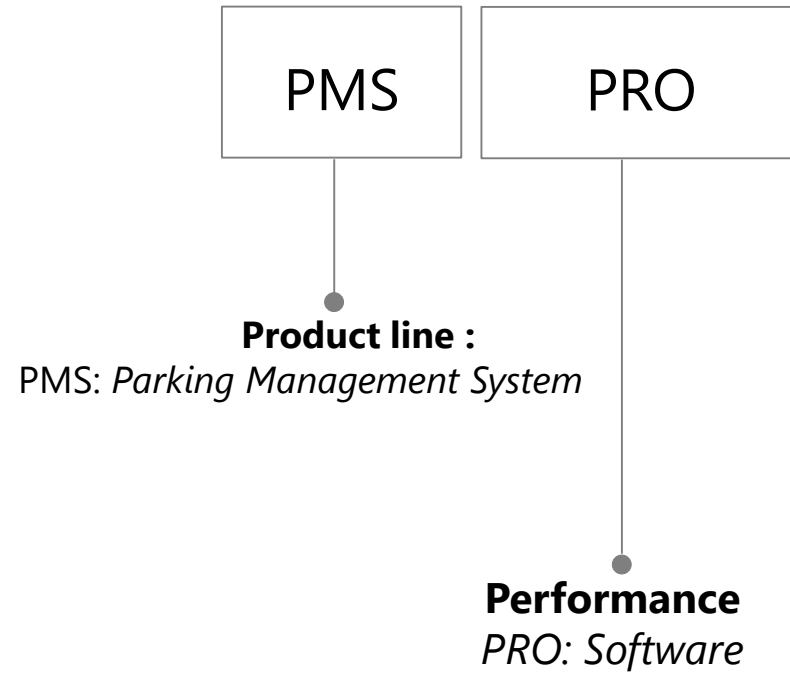

Baggage & Parcel Screening

EAS Labels & Tags

EAS antenna

DSS Baseline

DSS: PMS

White board

Naming rules for external models of smart blackboard/education IFPD/conference IFPD																
		Required		Required	Required	Required	Required		Required	Required	Required	Required	Required		Required	
	Field number	①		②	③	④	⑤		⑥	⑦	⑧	⑨	⑩		⑪	
	Identification	Company Identification		Product Line Identification	Sales Type	Product form	Dimension identification		Market positioning	Series identification	Series identification2	Series identification3	Series identification4		Camera, etc	
smart blackboard/education IFPD/conference IFPD	Example	DH	-	L	C	H	86	-	S	T	4	4	0	-	C	
	Description	DH=Dahua Brand		L=Interactive LCD Display	C: Channel Type	H: Horizontal screen	55=55 inches		S=education IFPD	T=Interactive	4=4K					C:Camera model
		DHI=Overseas Dahua Brand			P: Project type	V: Vertical screen	65=65 inches		H=Smart blackboard	Lack=No Interactive Function	8=8K					B:Basic model
		N=Domestic neutral Lack=overseas neutral					75=75 inches		M=conference IFPD							Lack=No camera
							85=85 inches									
							86=86 inches									
							98=98 inches									
	Typical examples	DH-LCH86-ST400-C														