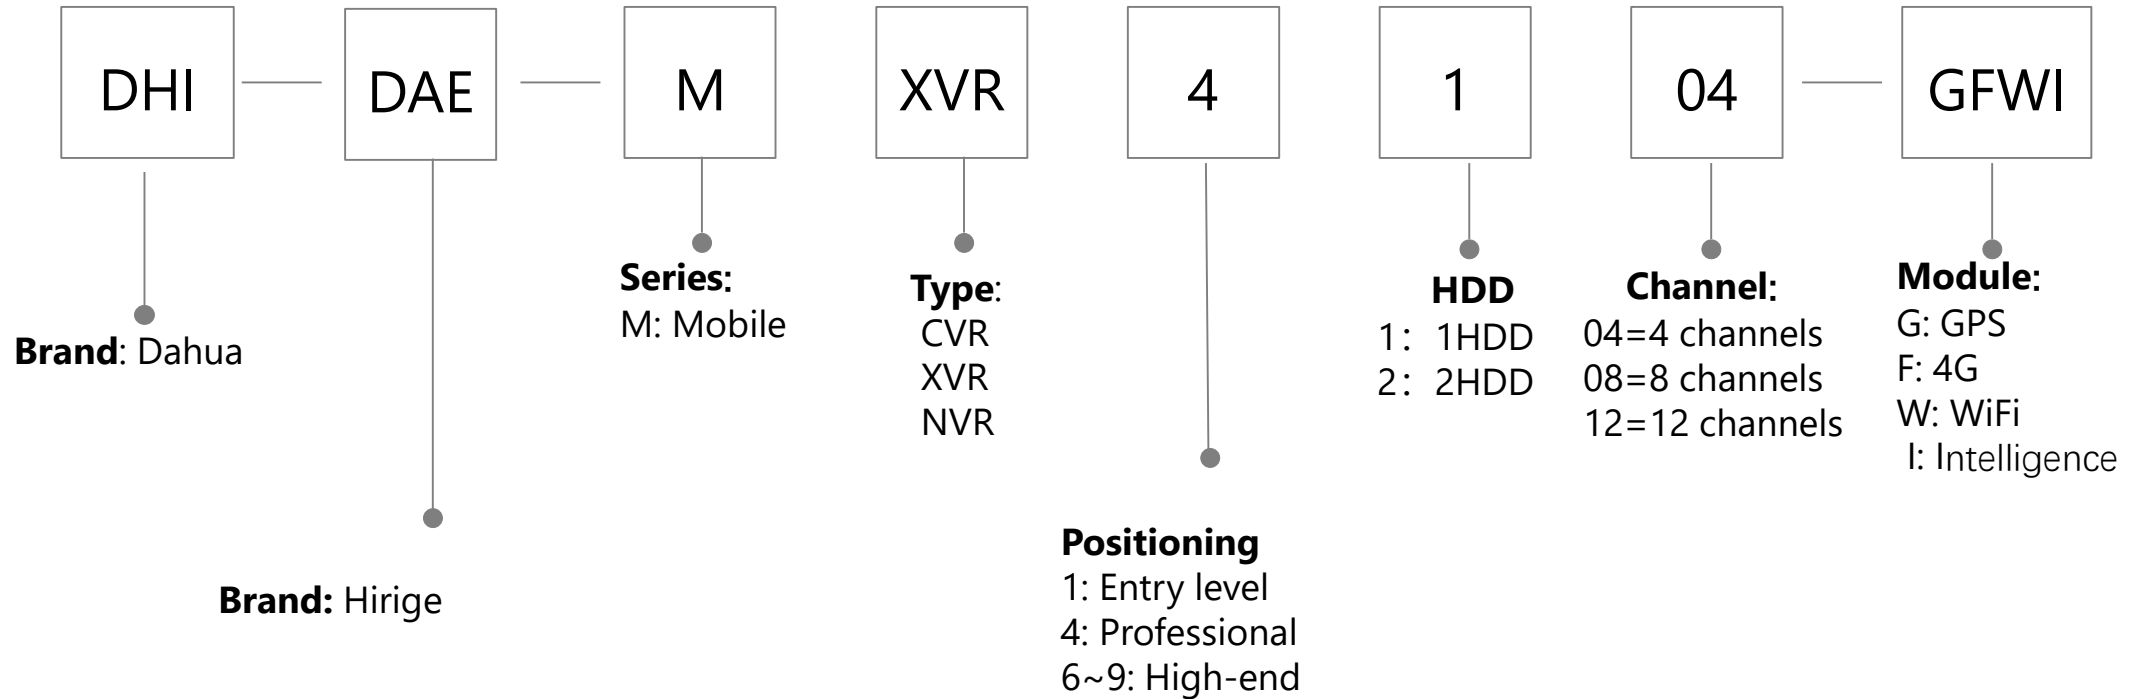

Mobile DVR/NVR