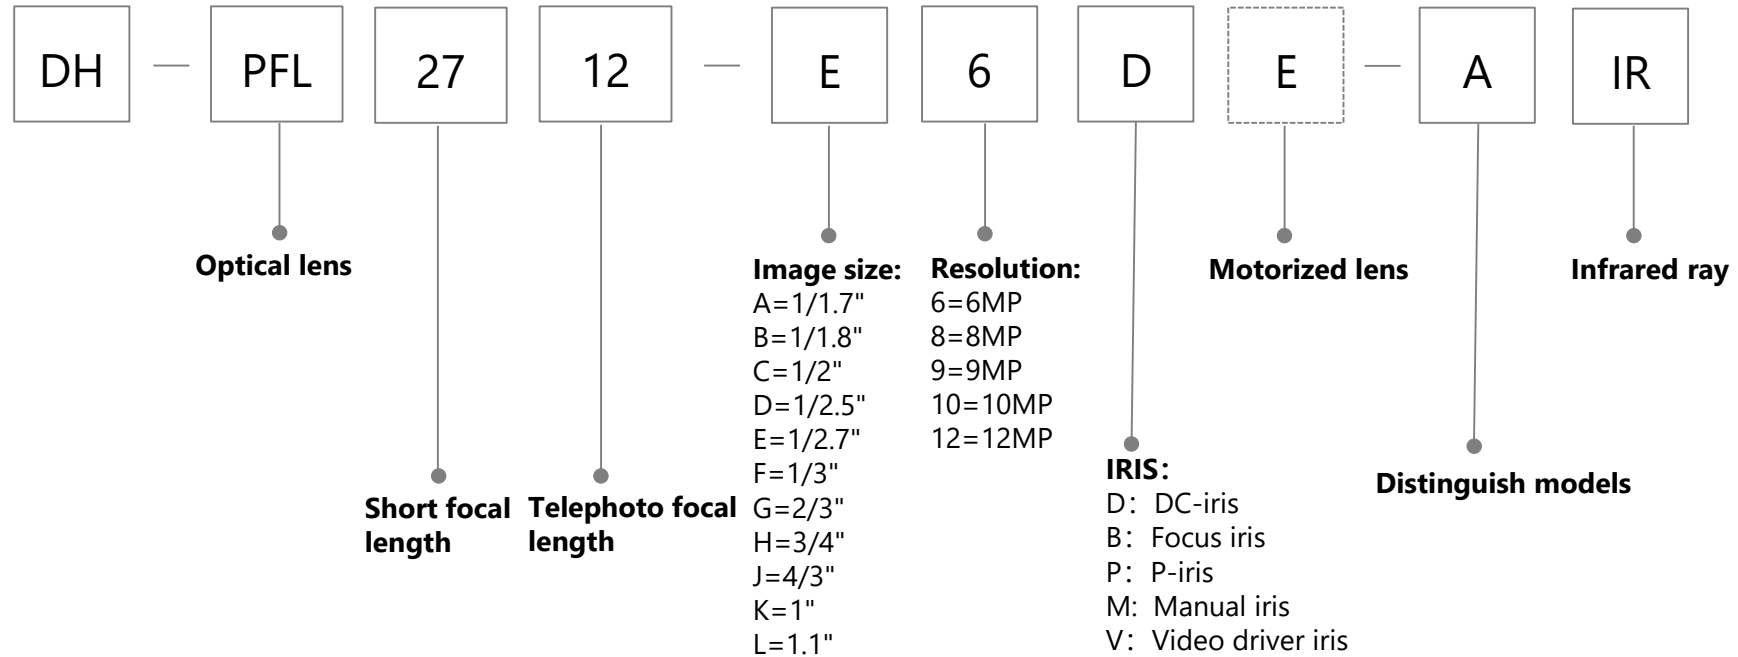

Accessory-Lens