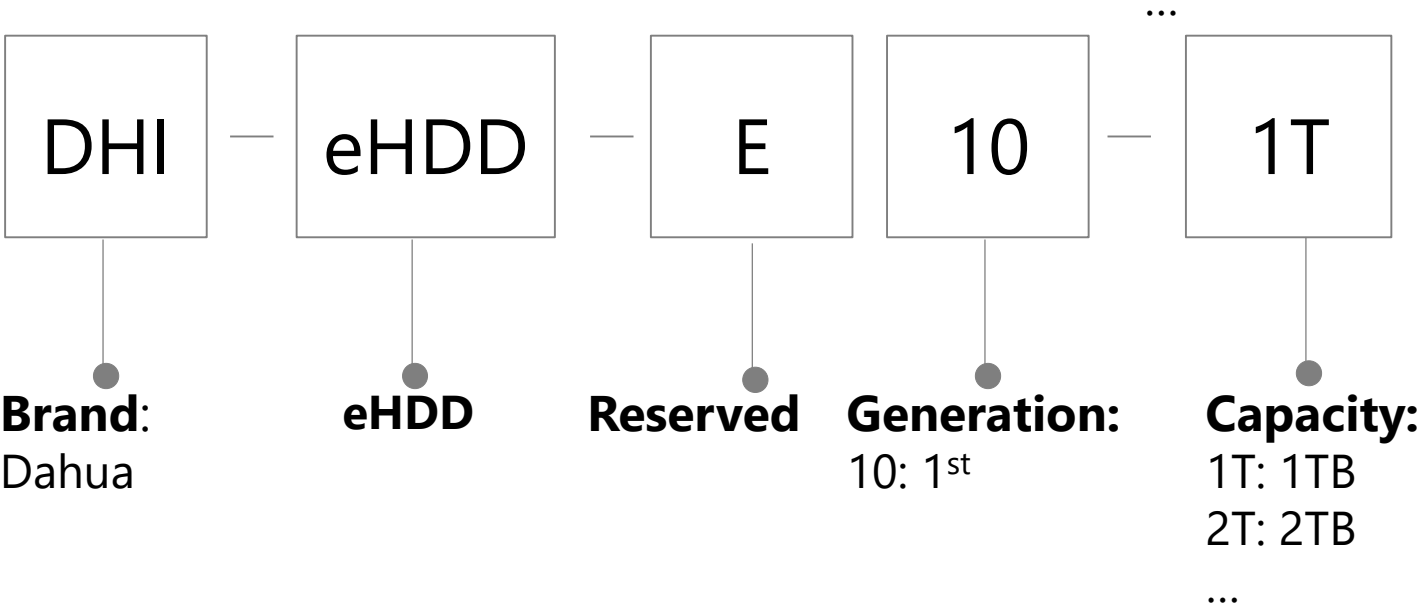

Brand:
Dahua

**Data
Collection
Station**

Generation: Reserved:

MPT

SSD

Memory Card

USB Flash Drivers

PSSD & eHDD