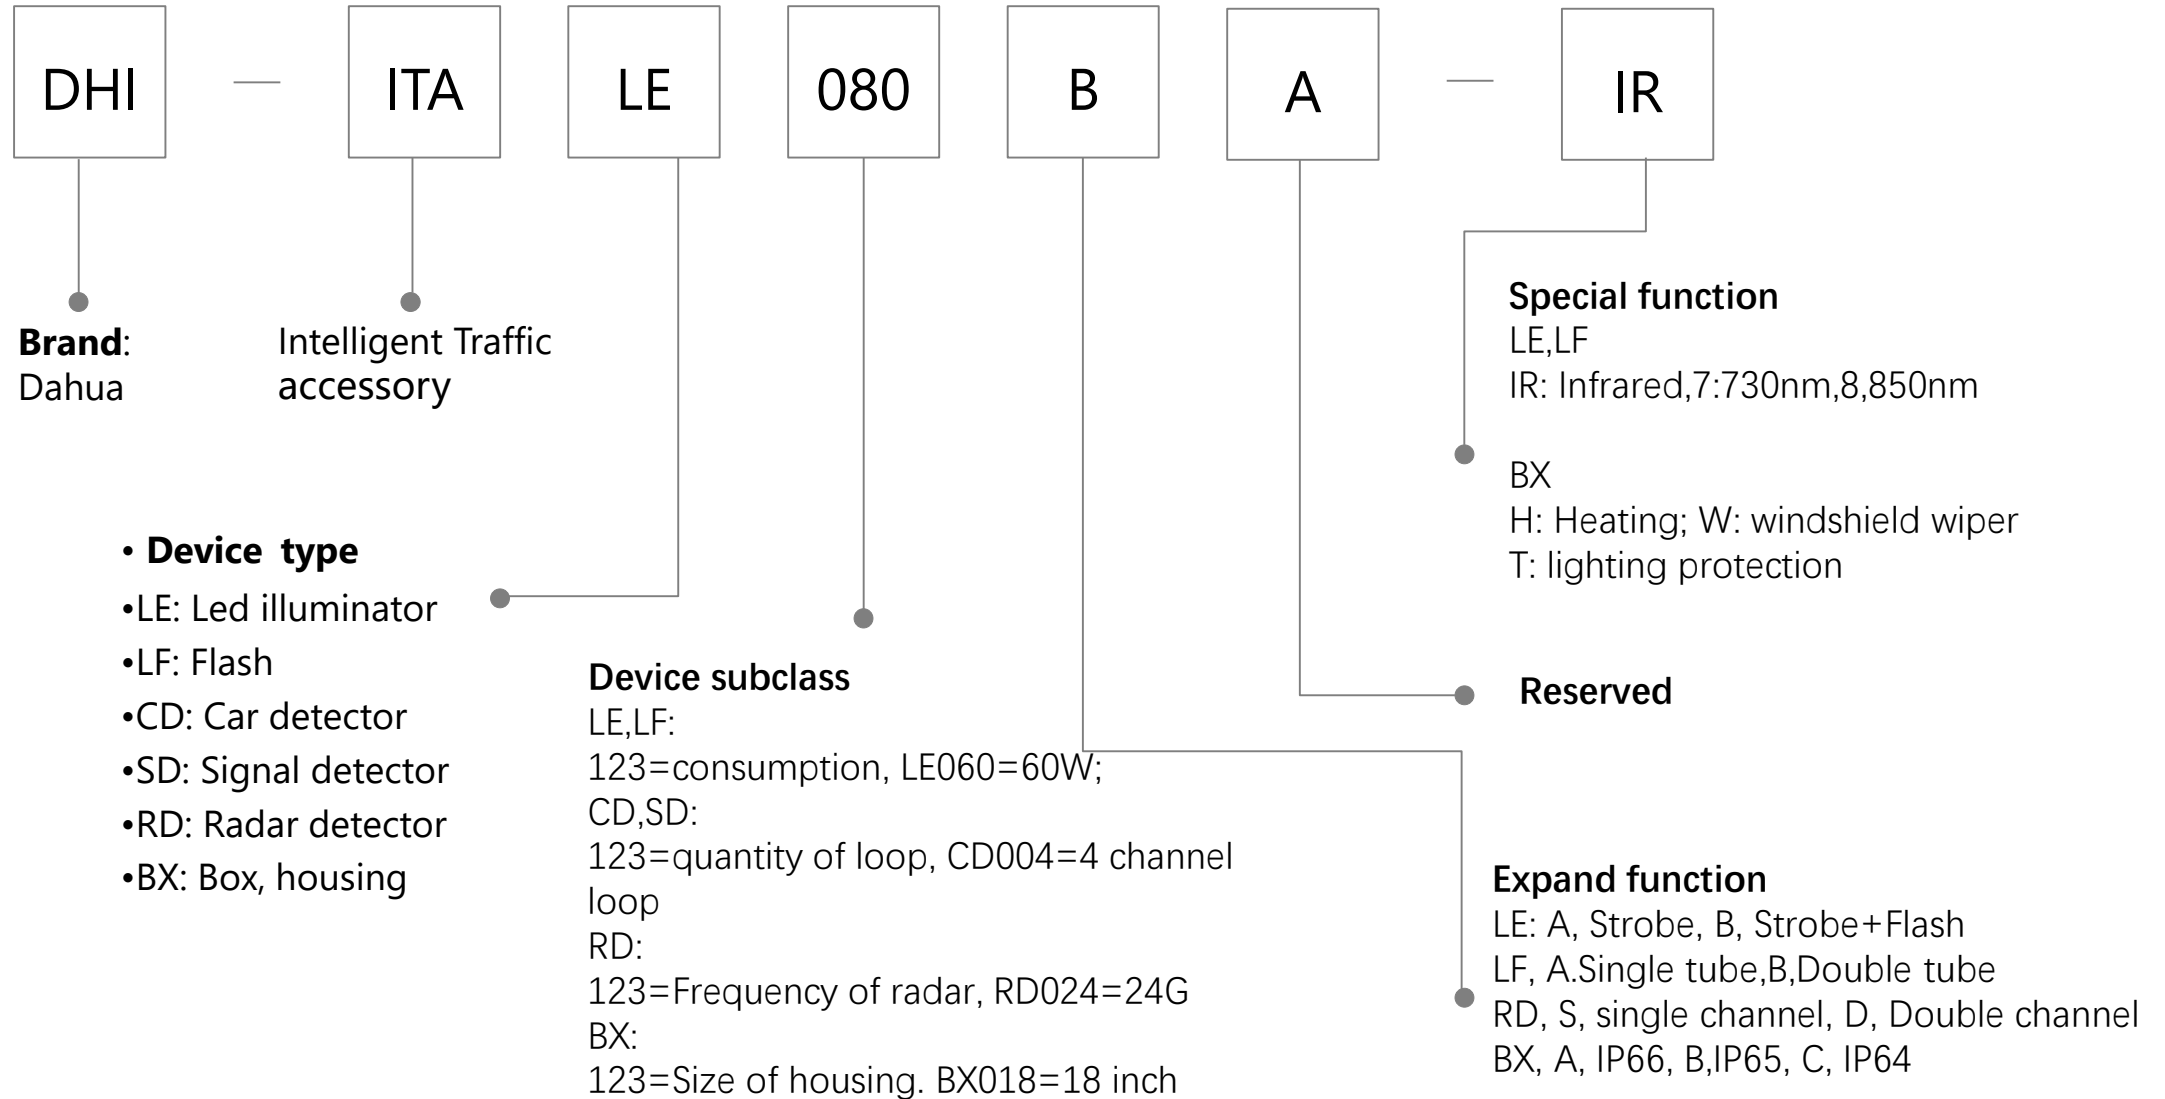

ITS-Traffic Accessory