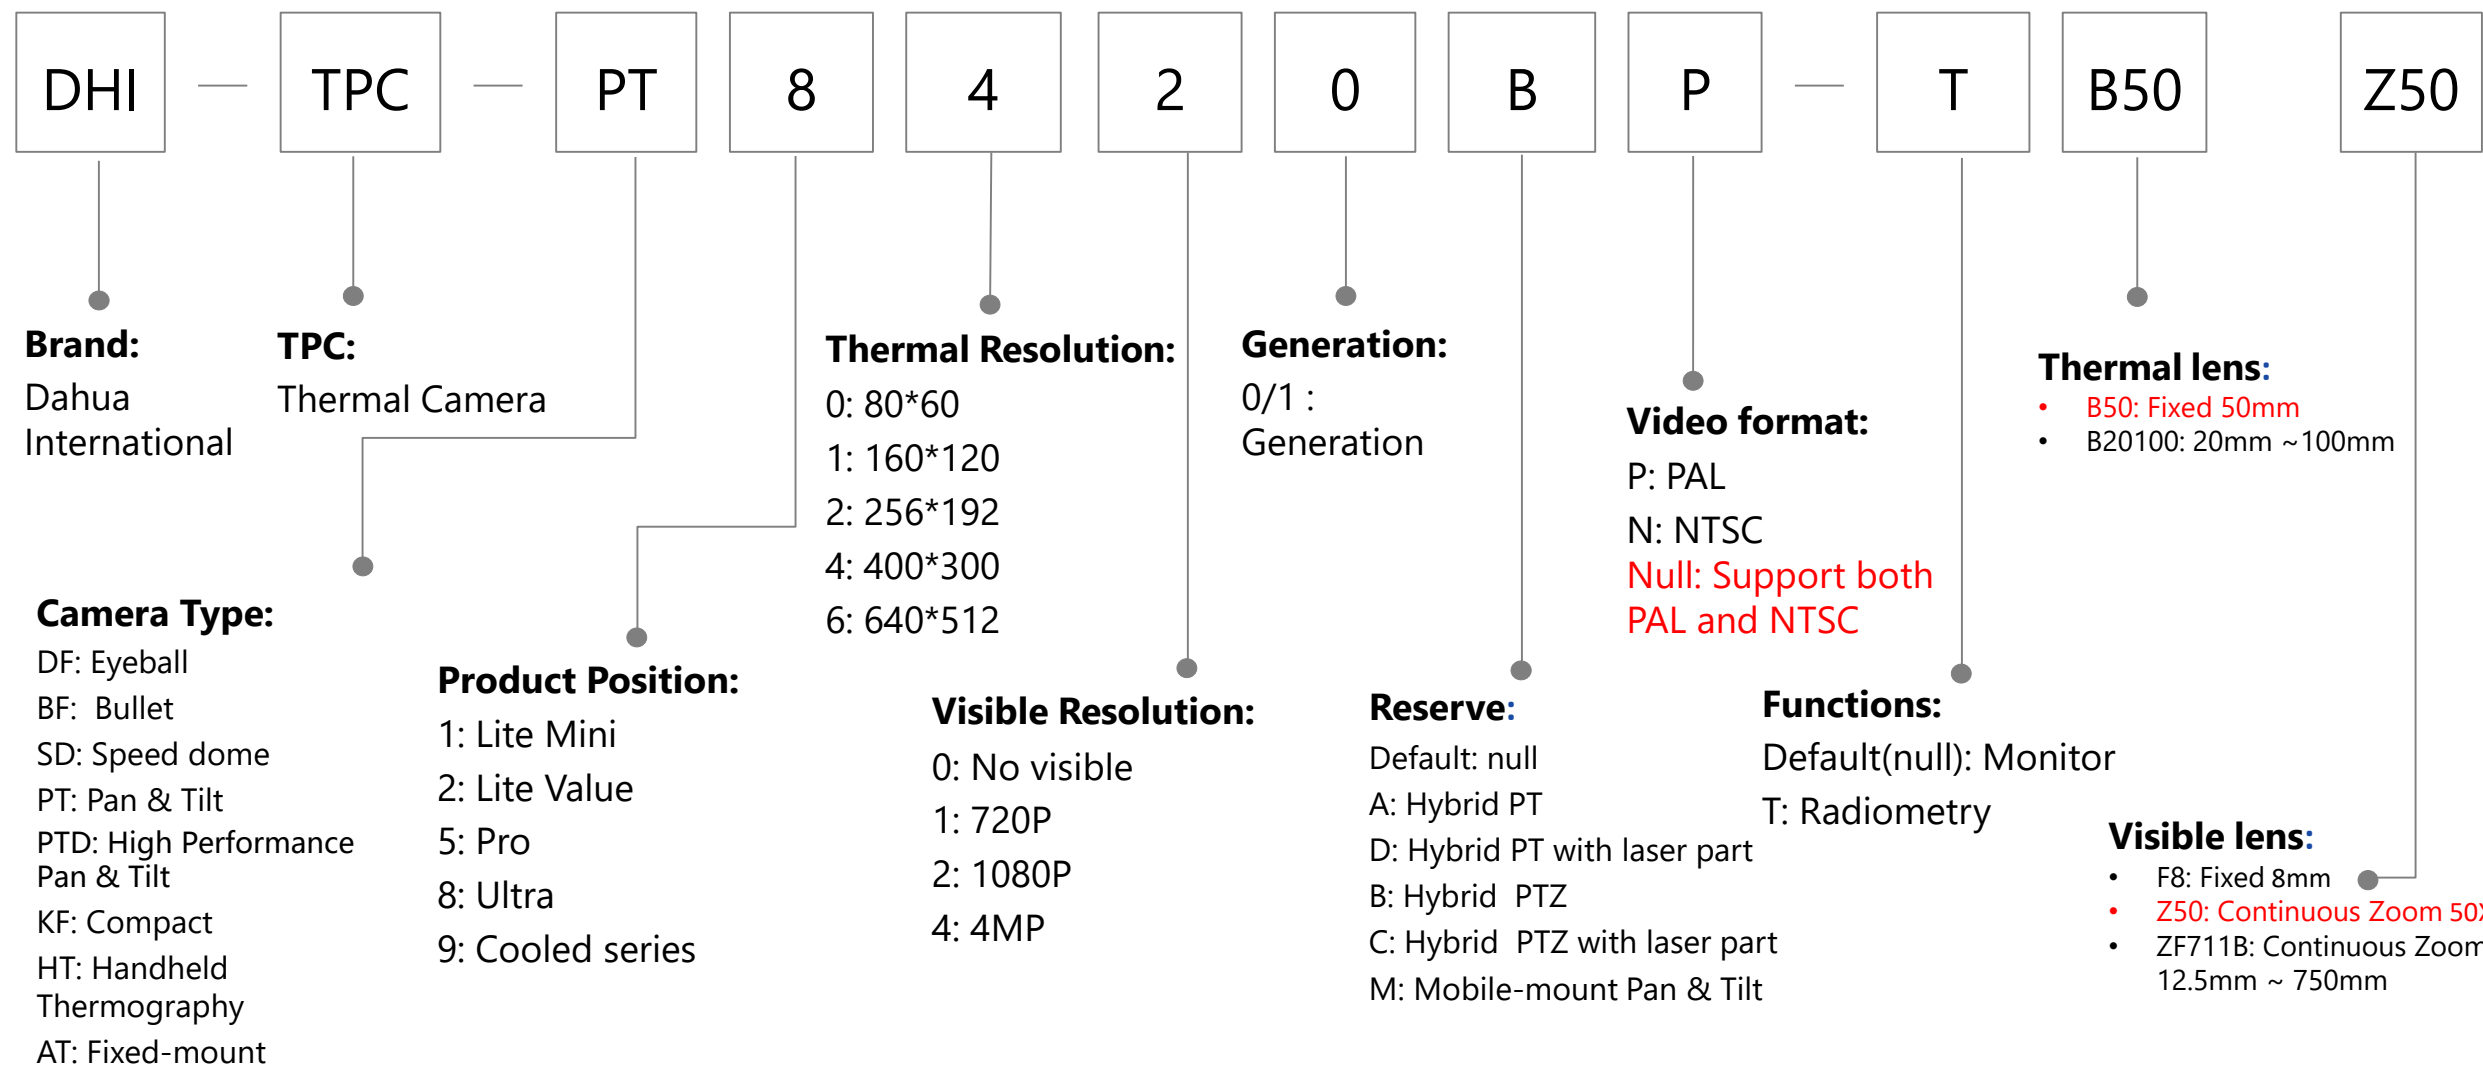

Camera Numbers:
2:two cameras
4:four cameras
8:eight cameras

Camera Model:
IPC Series
HDCVI Series

Storage Model:
NVR Series
HCVR Series

Camera Numbers:
2:two cameras
4:four cameras
8:eight cameras

Camera Model:
IPC Series
HDCVI Series

Camera Numbers:
2:two cameras
4:four cameras
8:eight cameras

Camera Model:
IPC Series
HDCVI Series

ATM DVR/NVR

Thermal Camera

Consumer Camera

Monitor

Monitor Bracket

TV

LTV: TV

Size:
22: 22"
24: 24"
32: 32"
40: 40"
43: 43"
50: 50"
55: 55"
65: 65"
75: 75"

Positioning:
LN: Analog TV

LD: Digital TV

SA: Smart TV
with Android

SN: Smart TV
with Linux

100: <1080P
200: 1080P
400: 4K

F

Panel type:
S: PVA
G: IPS
F: ADS

LCD Digital Signage

Brand:
DH/DHI:
Dahua

LD:
LCD Digital Signage

H: Wall-mounted
V: Floor-standing

Size:
10: 10'
22: 22"
32: 32"
43: 43"
49: 49"
50: 50"
55: 55"
65: 65"

Positioning:
S: Standard
T: Treasure
P: Premium
M: Performance
D: Economic
H: Highlight
E: Egant
F: Plastic housing