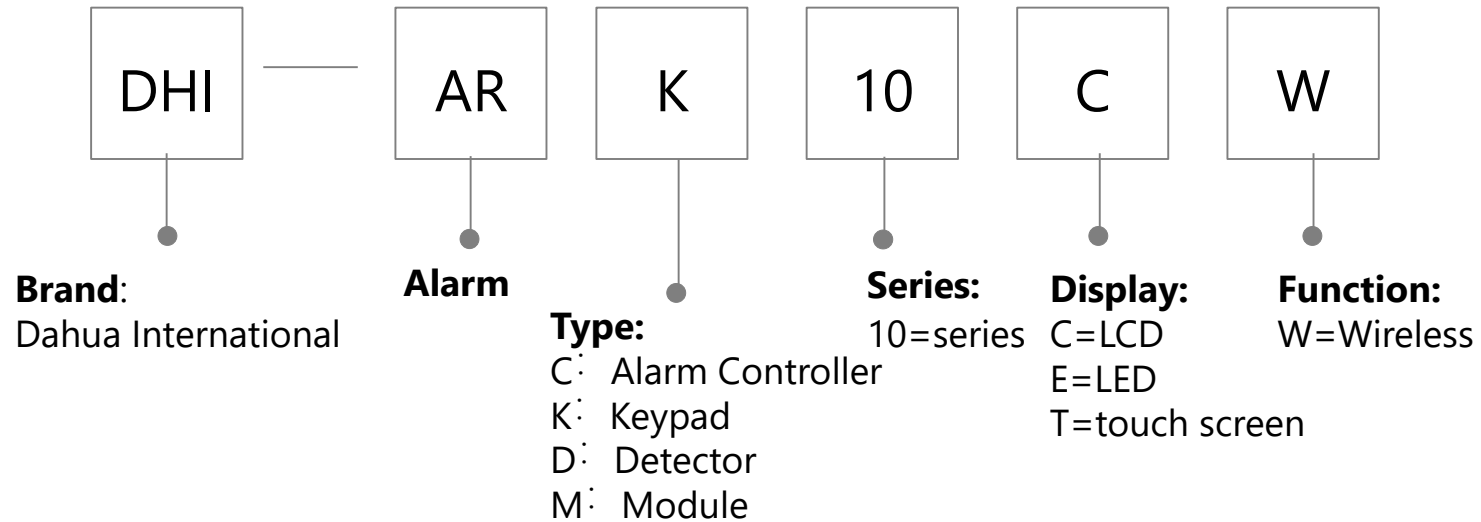

H: Horizontal
(): Untouchable

Interactive LCD Display

Accessory

Interactive LCD Display

HiBoard: E-Whiteboard Display

A: Ultimate
.....

Size:
65: 65"
75: 75"
86: 86"

H: overseas edition

Accessory

E-Whiteboard
Display

SMA: Sharing Cable
PC: Detachable PC
ST: Removable pedestal

null: 缺省
CPU: I3 / I5 / I7

Reserve
A~Z

Reserve
0~9

H: overseas

LED Display

Decoder

Video wall controller

Video wall controller

KVM

Public Lens (new)

Audio

Alarm (Controller)

Alarm (Keypad)

Brand:
Dahua

Intelligent
Traffic Camera

Resolution
1: 1MP
2: 2MP
3: 3MP
.....

Sensor Category
0-CCD
1-Entry-level CMOS
3-Middle-level CMOS
5-High-level CMOS

Product Series
Reserved

Industry
R: Recognition (ANPR)
P: Parking
T: Traffic flow
M: Mobile