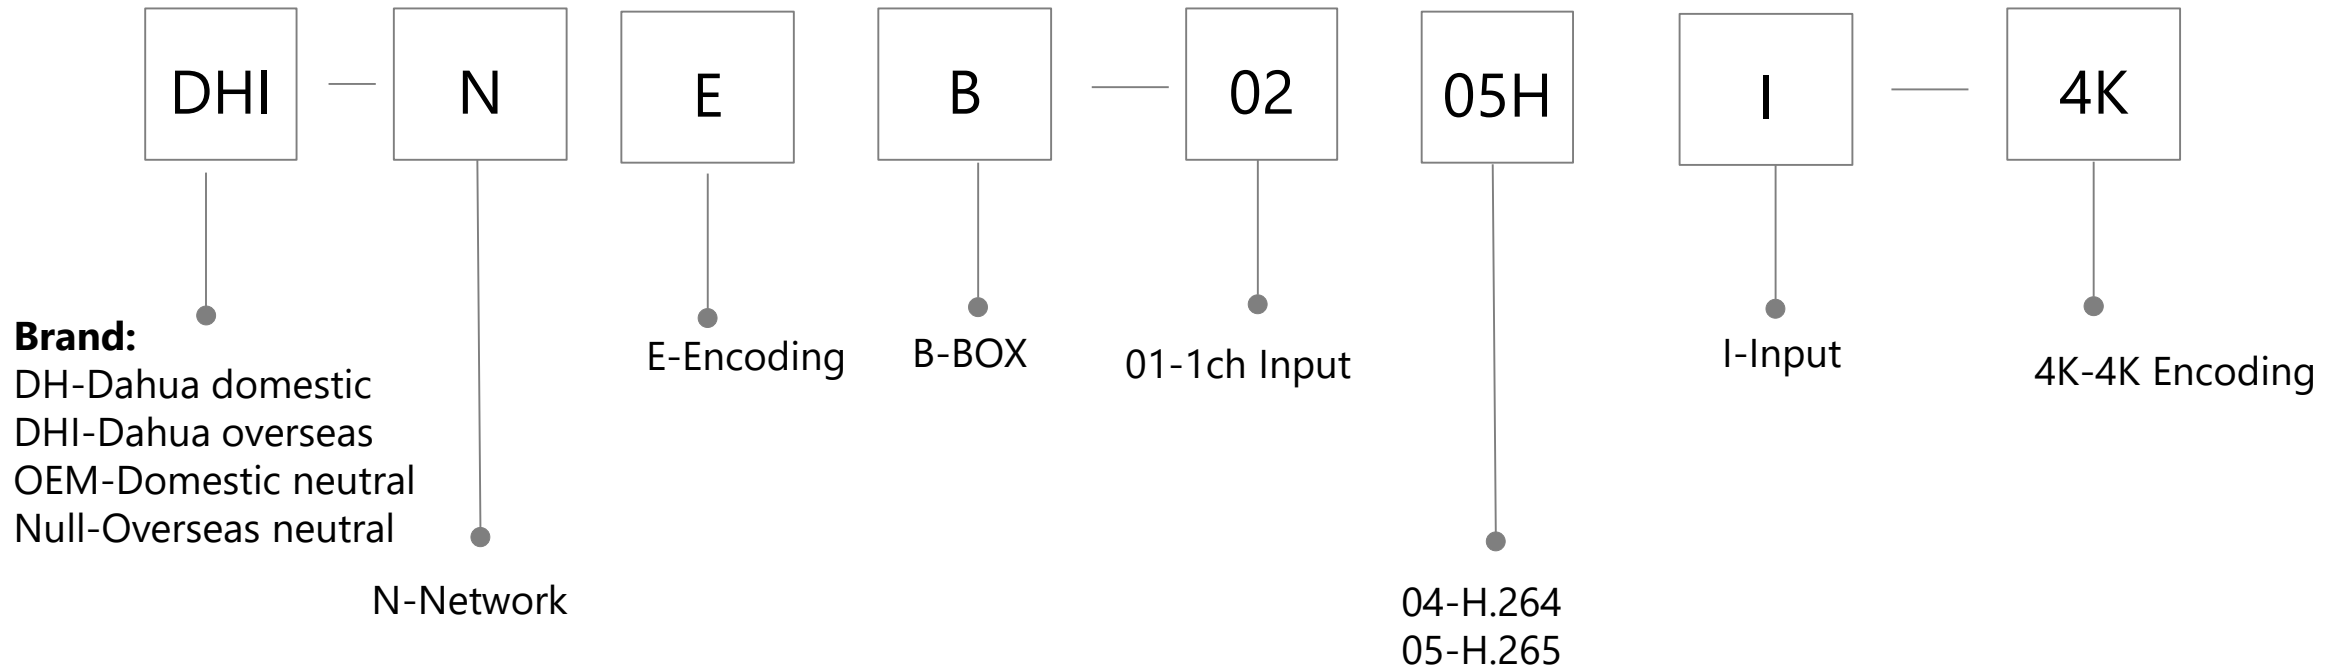

Video wall controller