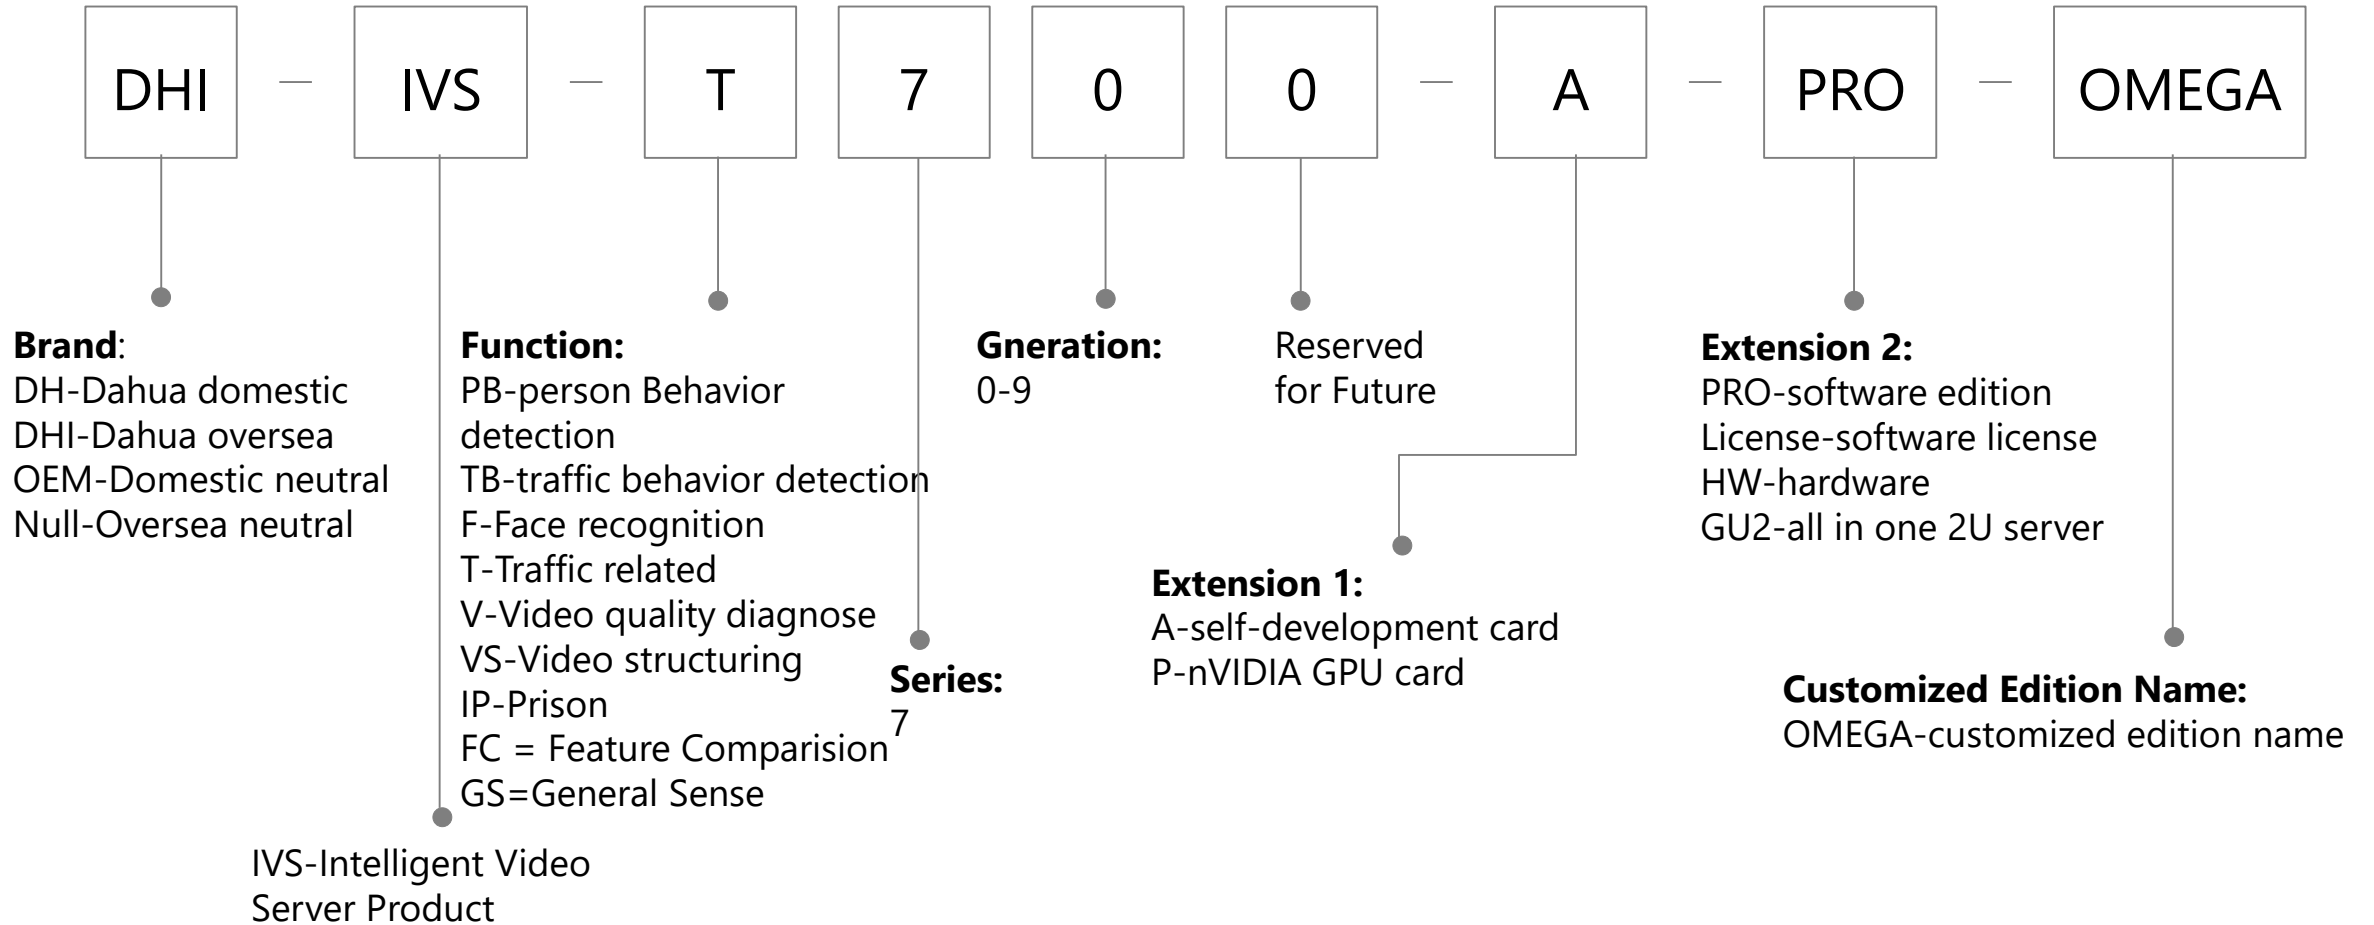

Appearance
U: Unit
F: Fixed camera
D: Dome camera
W: Water-proof

Extension
L-White Light
IRL-730nm IR Light
IRLF-850nm IR Light
H-Heater.

Generation of Platform
A: a type of sensor

Generation of sensor
1: 1st generation of certain sensor

ITS-Traffic Accessory

ITS-Traffic Signal Controller

ITS-Traffic Controller-Board

ITS-Traffic light

ITS-Speed Measuring System

IVS

Dash Camera

Metal Detector

Baggage & Parcel Screening

EAS Labels & Tags

EAS antenna

DSS Baseline

DSS: PMS

White board

Naming rules for external models of smart blackboard/education IFPD/conference IFPD																
		Required		Required	Required	Required	Required		Required	Required	Required	Required	Required		Required	
	Field number	①		②	③	④	⑤		⑥	⑦	⑧	⑨	⑩		⑪	
	Identification	Company Identification		Product Line Identification	Sales Type	Product form	Dimension identification		Market positioning	Series identification	Series identification2	Series identification3	Series identification4		Camera, etc	
smart blackboard/education IFPD/conference IFPD	Example	DH	-	L	C	H	86	-	S	T	4	4	0	-	C	
	Description	DH=Dahua Brand		L=Interactive LCD Display	C: Channel Type	H: Horizontal screen	55=55 inches		S=education IFPD	T=Interactive	4=4K					C:Camera model
		DHI=Overseas Dahua Brand			P: Project type	V: Vertical screen	65=65 inches		H=Smart blackboard	Lack=No Interactive Function	8=8K					B:Basic model
		N=Domestic neutral Lack=overseas neutral					75=75 inches		M=conference IFPD							Lack=No camera
							85=85 inches									
							86=86 inches									
							98=98 inches									
	Typical examples	DH-LCH86-ST400-C														