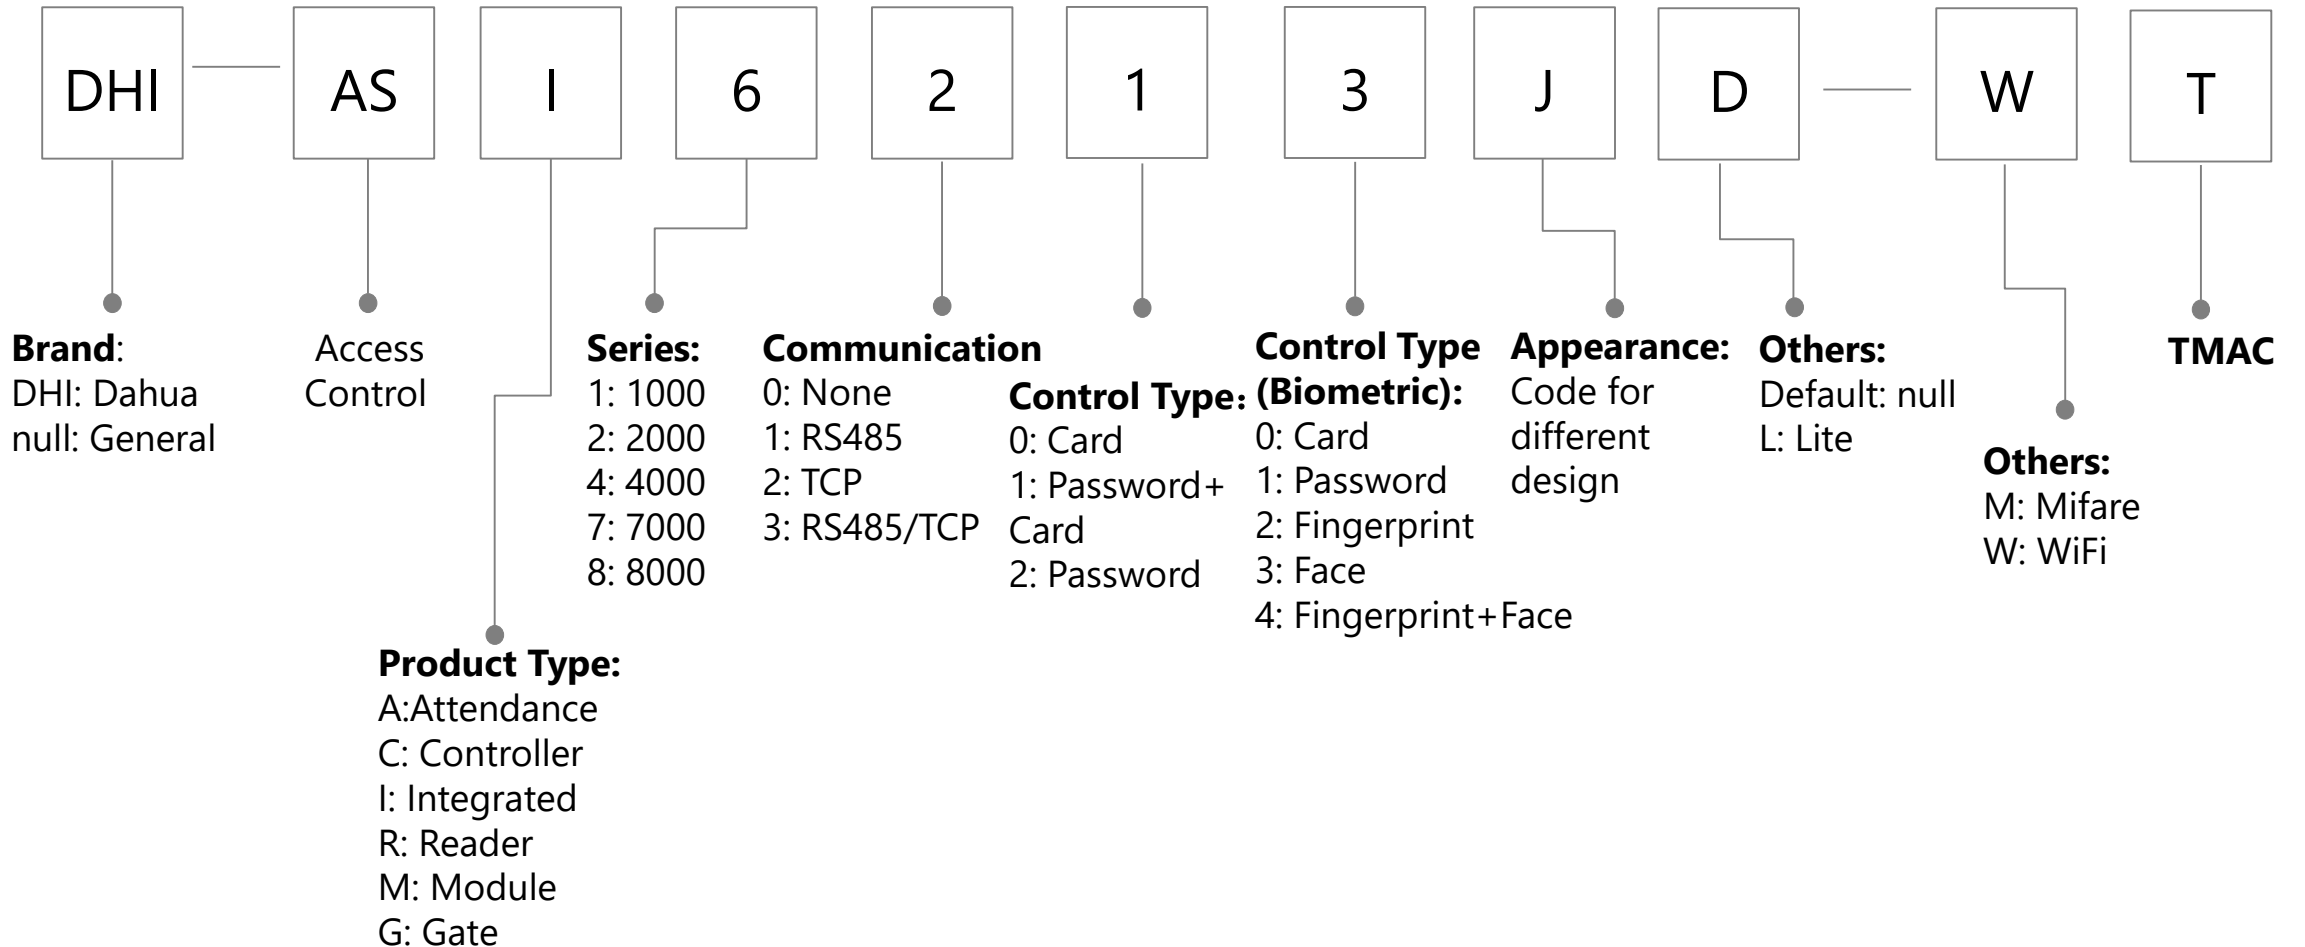

Access Control (Integrated)