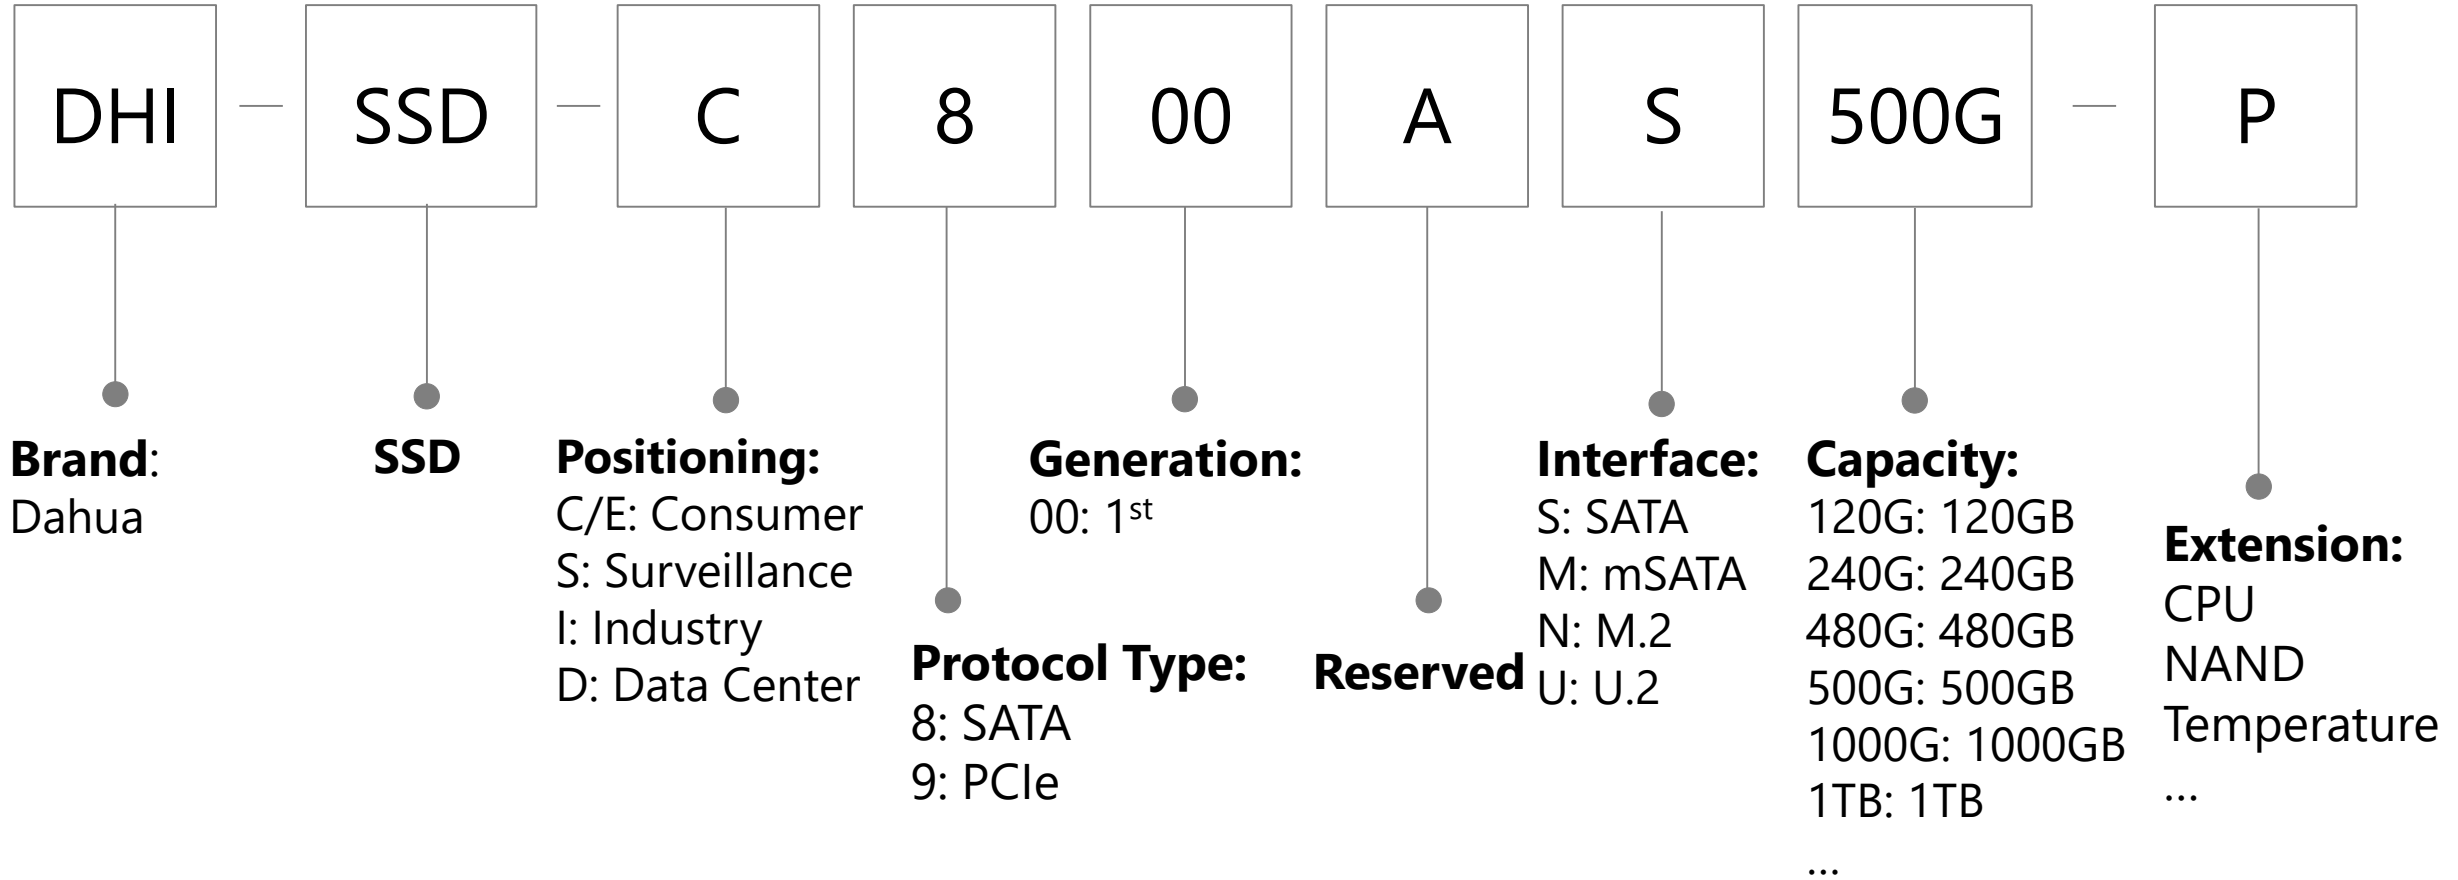

MPT

Brand:
Dahua

MPT Type:
1: Non-network
2: Body Camera
3: Portable Mobile
Terminal

Generation:
1: 1st
2: 2nd
...

Shell:
0:
1:
...

Extension:
S: Super version, larger internal storage
SA: Standalone, don't support 4G network

Brand:
Dahua

**Data
Collection
Station**

Generation: Reserved:

MPT

SSD

Memory Card

USB Flash Drivers

PSSD & eHDD