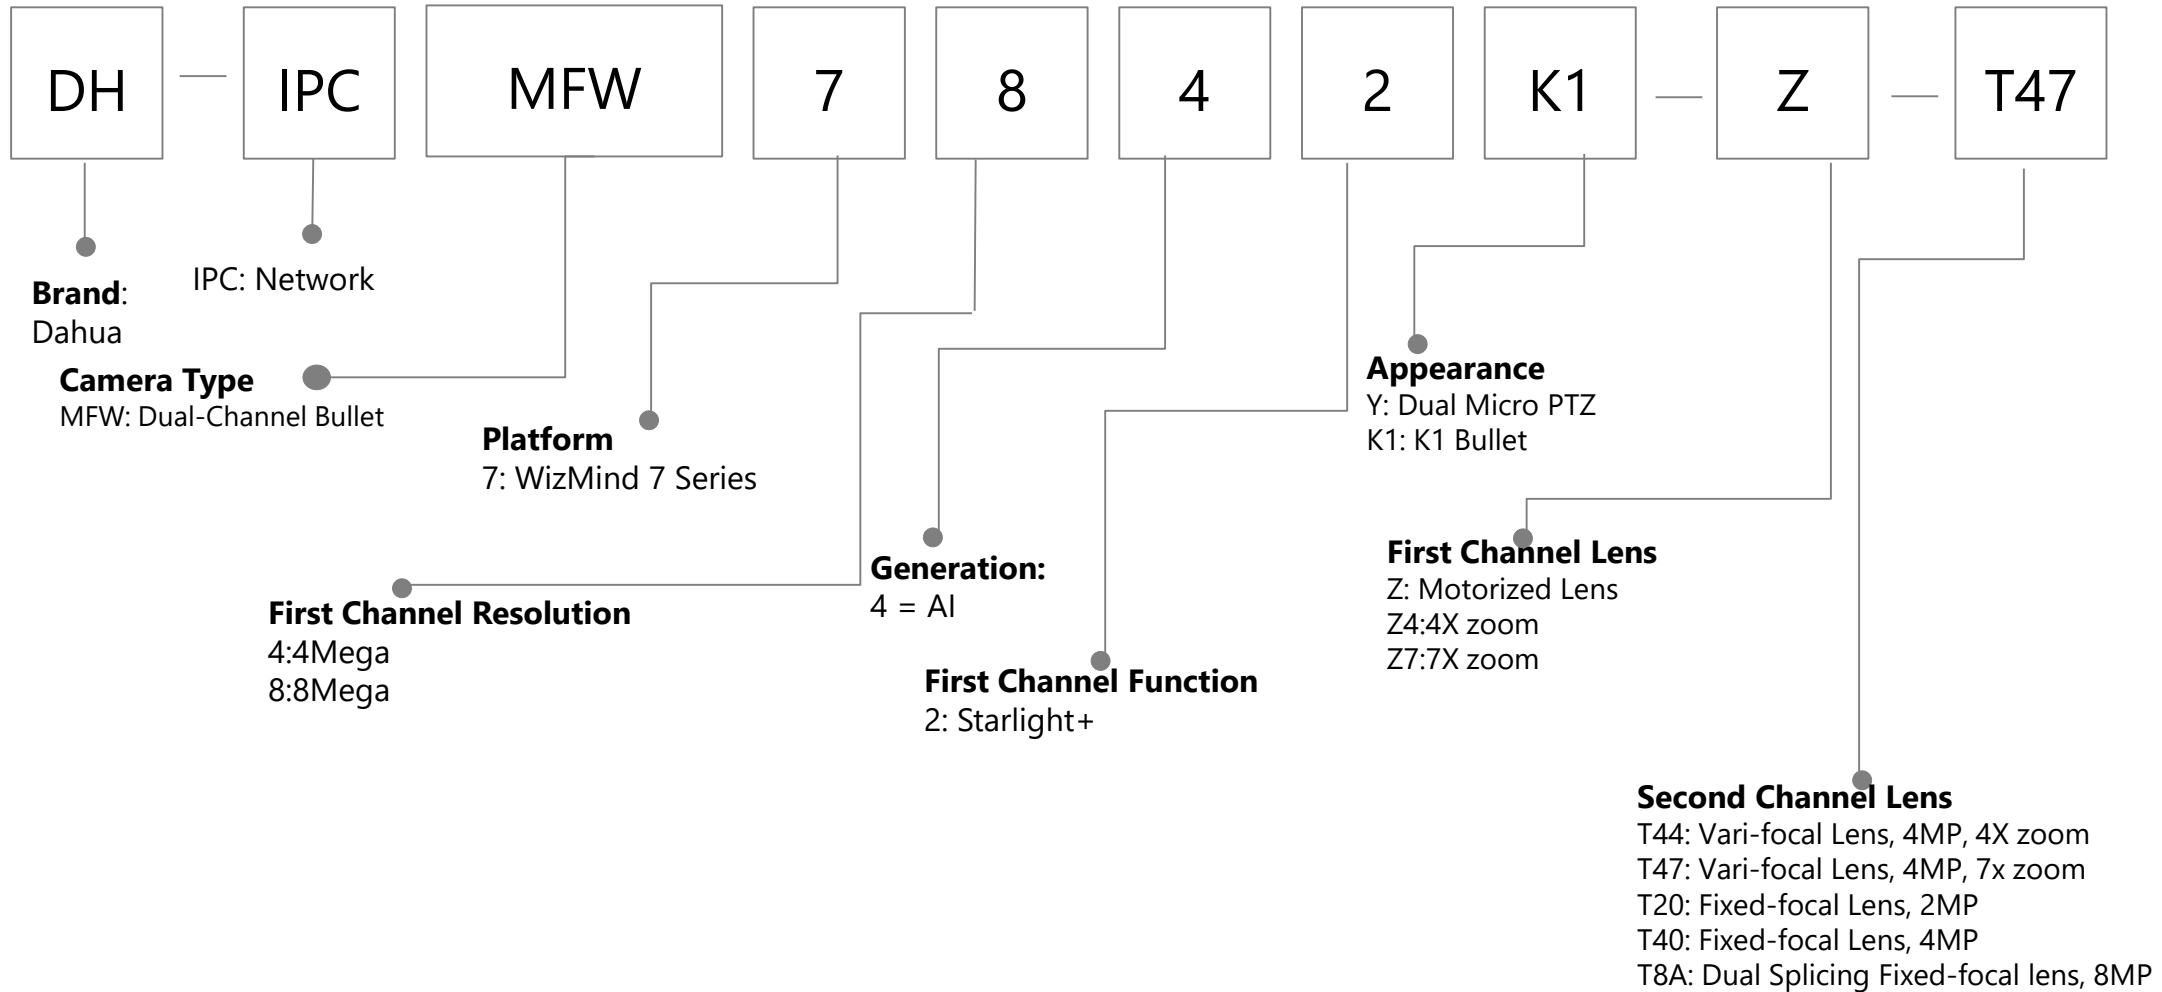

Network Camera(Dual-Channel Series)