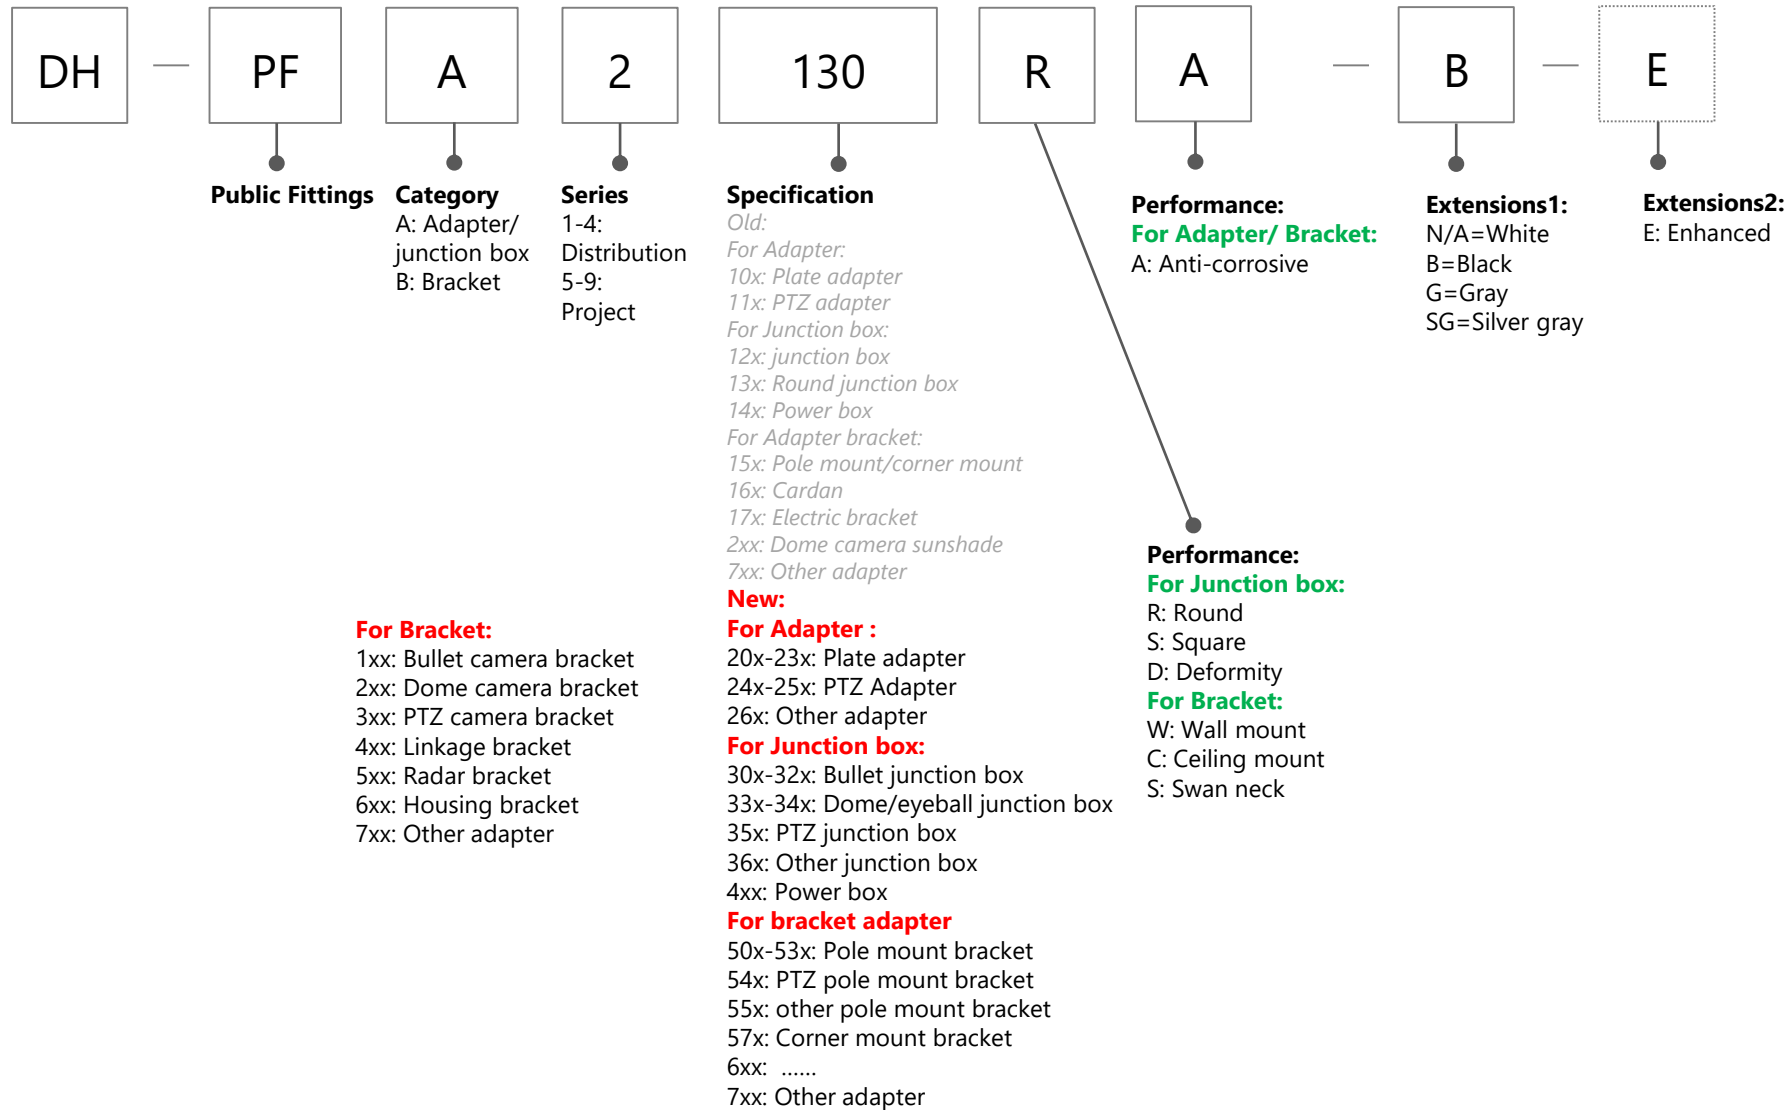

Accessory-Camera mount