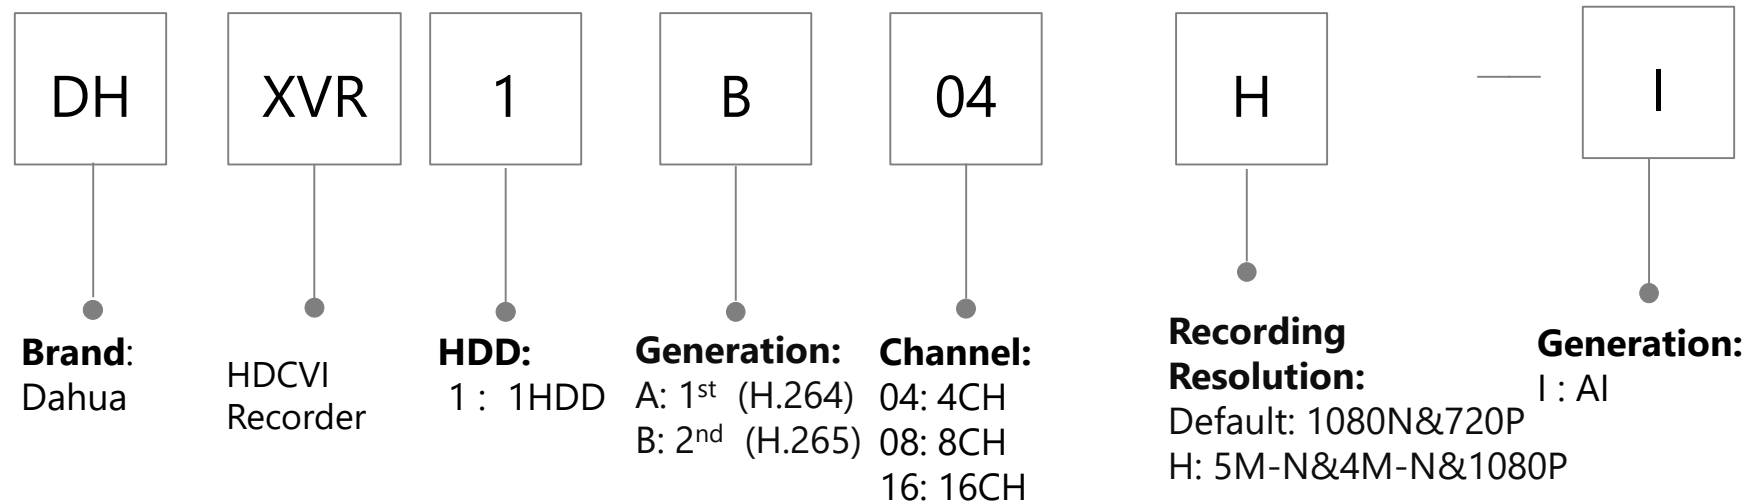

HDCVI Cooper Series (Camera & Recorder)