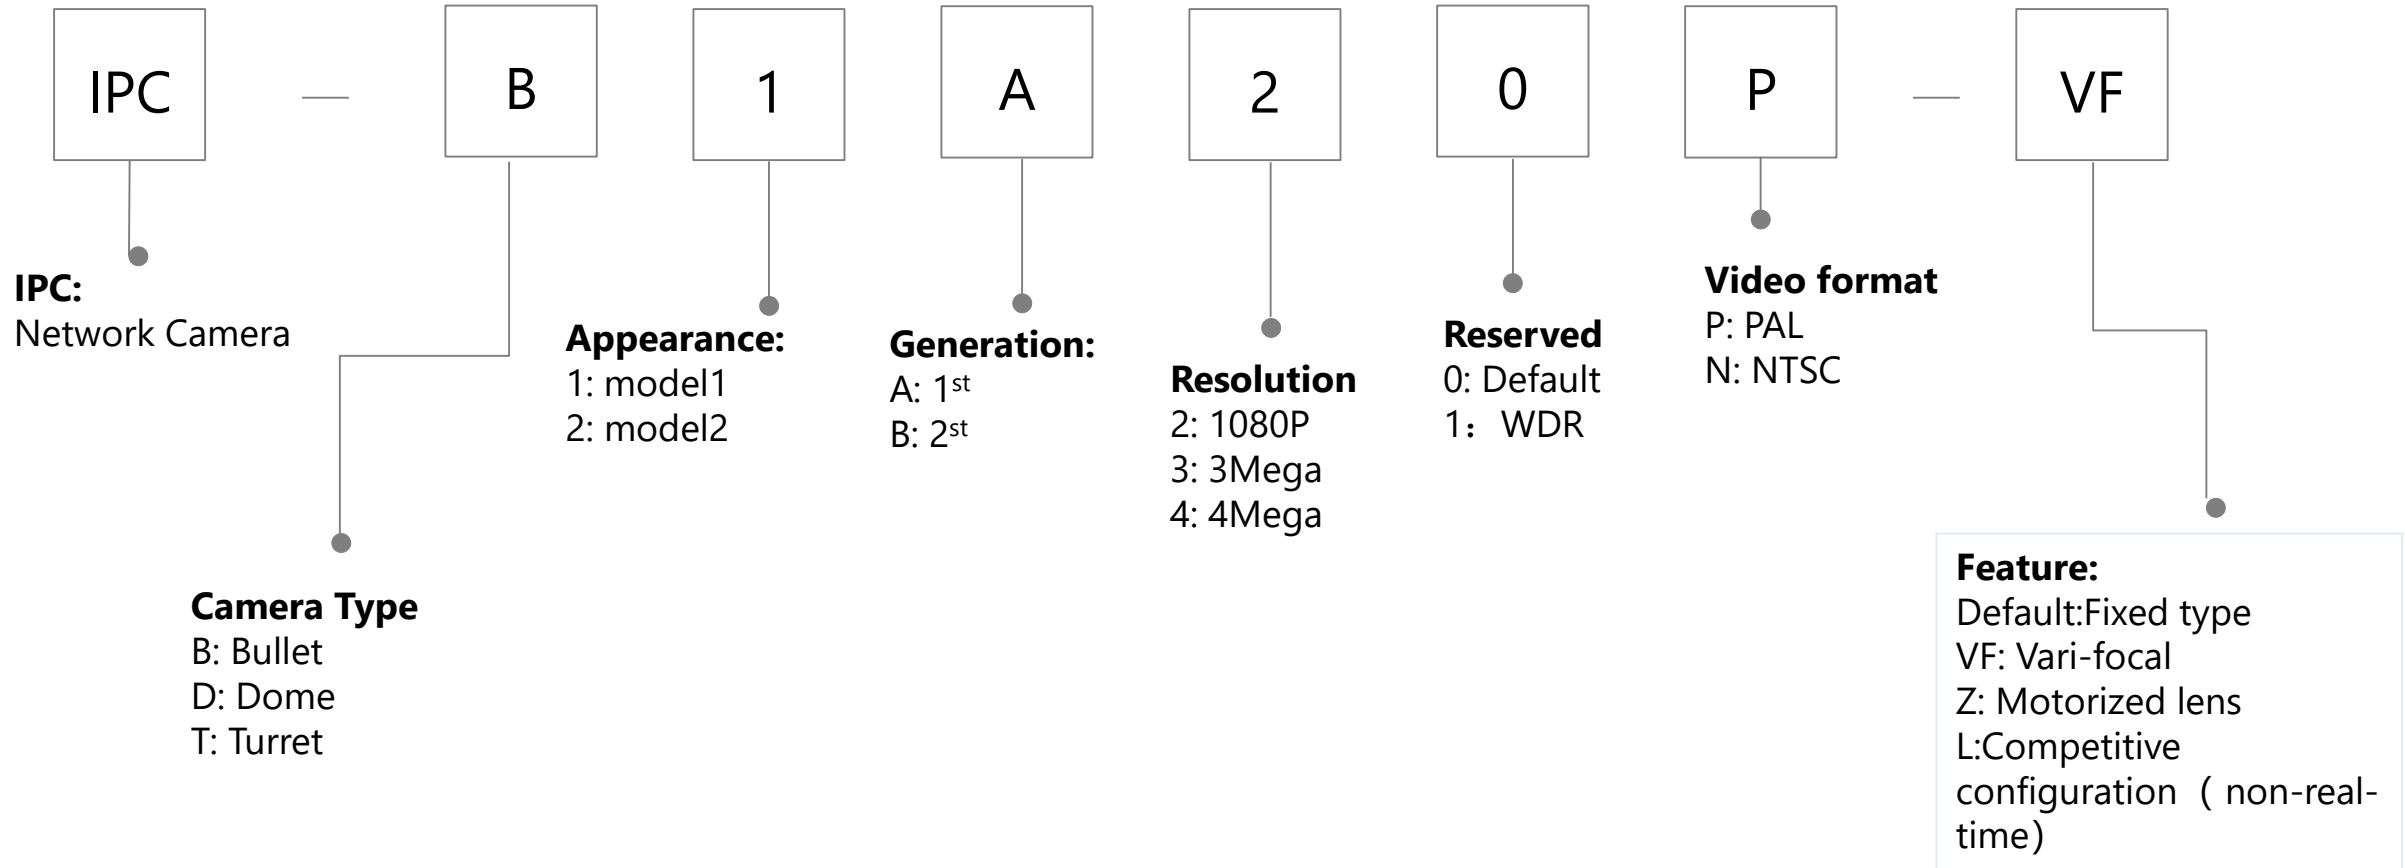

Appearance

- B: Single IR LEDs IR Bullet
- C: IR Bullet/Mini Dome
- D: Double IR LEDs IR Bullet
- E: IR-Bullet / Dome / Single IR LEDs Plastic Eyeball
- EM: Single IR LEDs Metal Eyeball
- F: Dome / Box Camera / Four IR LEDs IR Bullet
- G: Indoor Dome
- H: VF Bullet(with junction box) / Dome(with junction box) / Eyeball
- K: IR Bullet
- M: S-model Metal Eyeball/ Long IR Bullet
- R: Metal Vandal-proof IR Dome / Metal Bullet/Metal Eyeball
- R1: R1 Dome
- S: Plastic IR Eyeball / Mini IR Bullet
- S1: S1 IR Eyeball
- T: IR Bullet / IR Eyeball
- T1: T1 IR Bullet
- TM: Metal IR Eyeball
- X: Dual-Lens Camera
- DS1: Non-PoE S1 Bullet
- DV: Non-PoE Eyeball
- DG: Non-PoE G Bullet
- DF: Non-PoE F Bullet
- DK1: Non-PoE K1 Bullet**

- S2: Second generation
- Sn: Nth generation

Network Camera(Dual-Channel Series)

Network Camera (Panoramic Series)

Network Camera (EZ-IP Series)

General NVR Naming Rule

AI NVR Naming Rule

IVSS

IVD