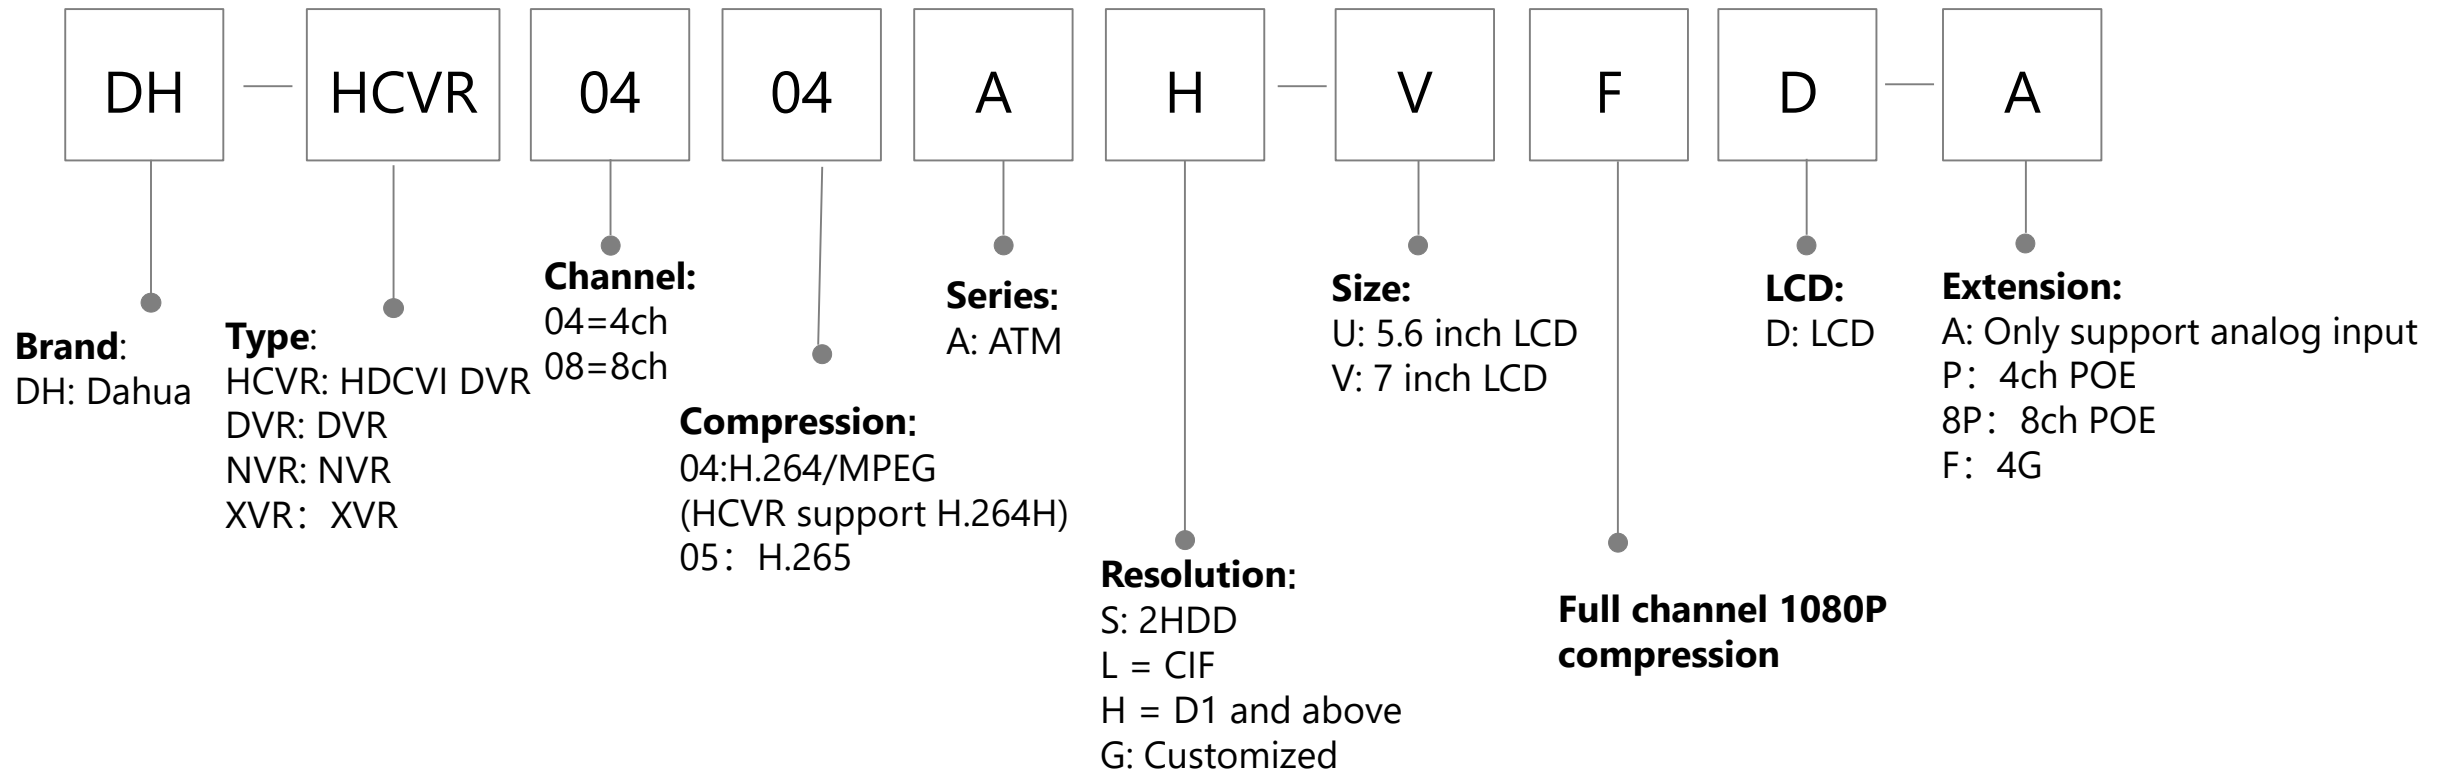

Video Intercom(Indoor Monitor)

Notice: The naming rule is applicable to the products released after 2016

Video Intercom(KIT)

Notice: The naming rule is applicable to the products released after 2019

KIT

Storage Model:
NVR Series
HCVR Series

Camera Numbers:
2:two cameras
4:four cameras
8:eight cameras

Camera Model:
IPC Series
HDCVI Series

Storage Model:
NVR Series
HCVR Series

Camera Numbers:
2:two cameras
4:four cameras
8:eight cameras

Camera Model:
IPC Series
HDCVI Series

Camera Numbers:
2:two cameras
4:four cameras
8:eight cameras

Camera Model:
IPC Series
HDCVI Series

ATM DVR/NVR

Thermal Camera

Consumer Camera

Monitor

Monitor Bracket

TV

LTV: TV

Size:
22: 22"
24: 24"
32: 32"
40: 40"
43: 43"
50: 50"
55: 55"
65: 65"
75: 75"

Positioning:
LN: Analog TV

LD: Digital TV

SA: Smart TV
with Android

SN: Smart TV
with Linux

100: <1080P
200: 1080P
400: 4K