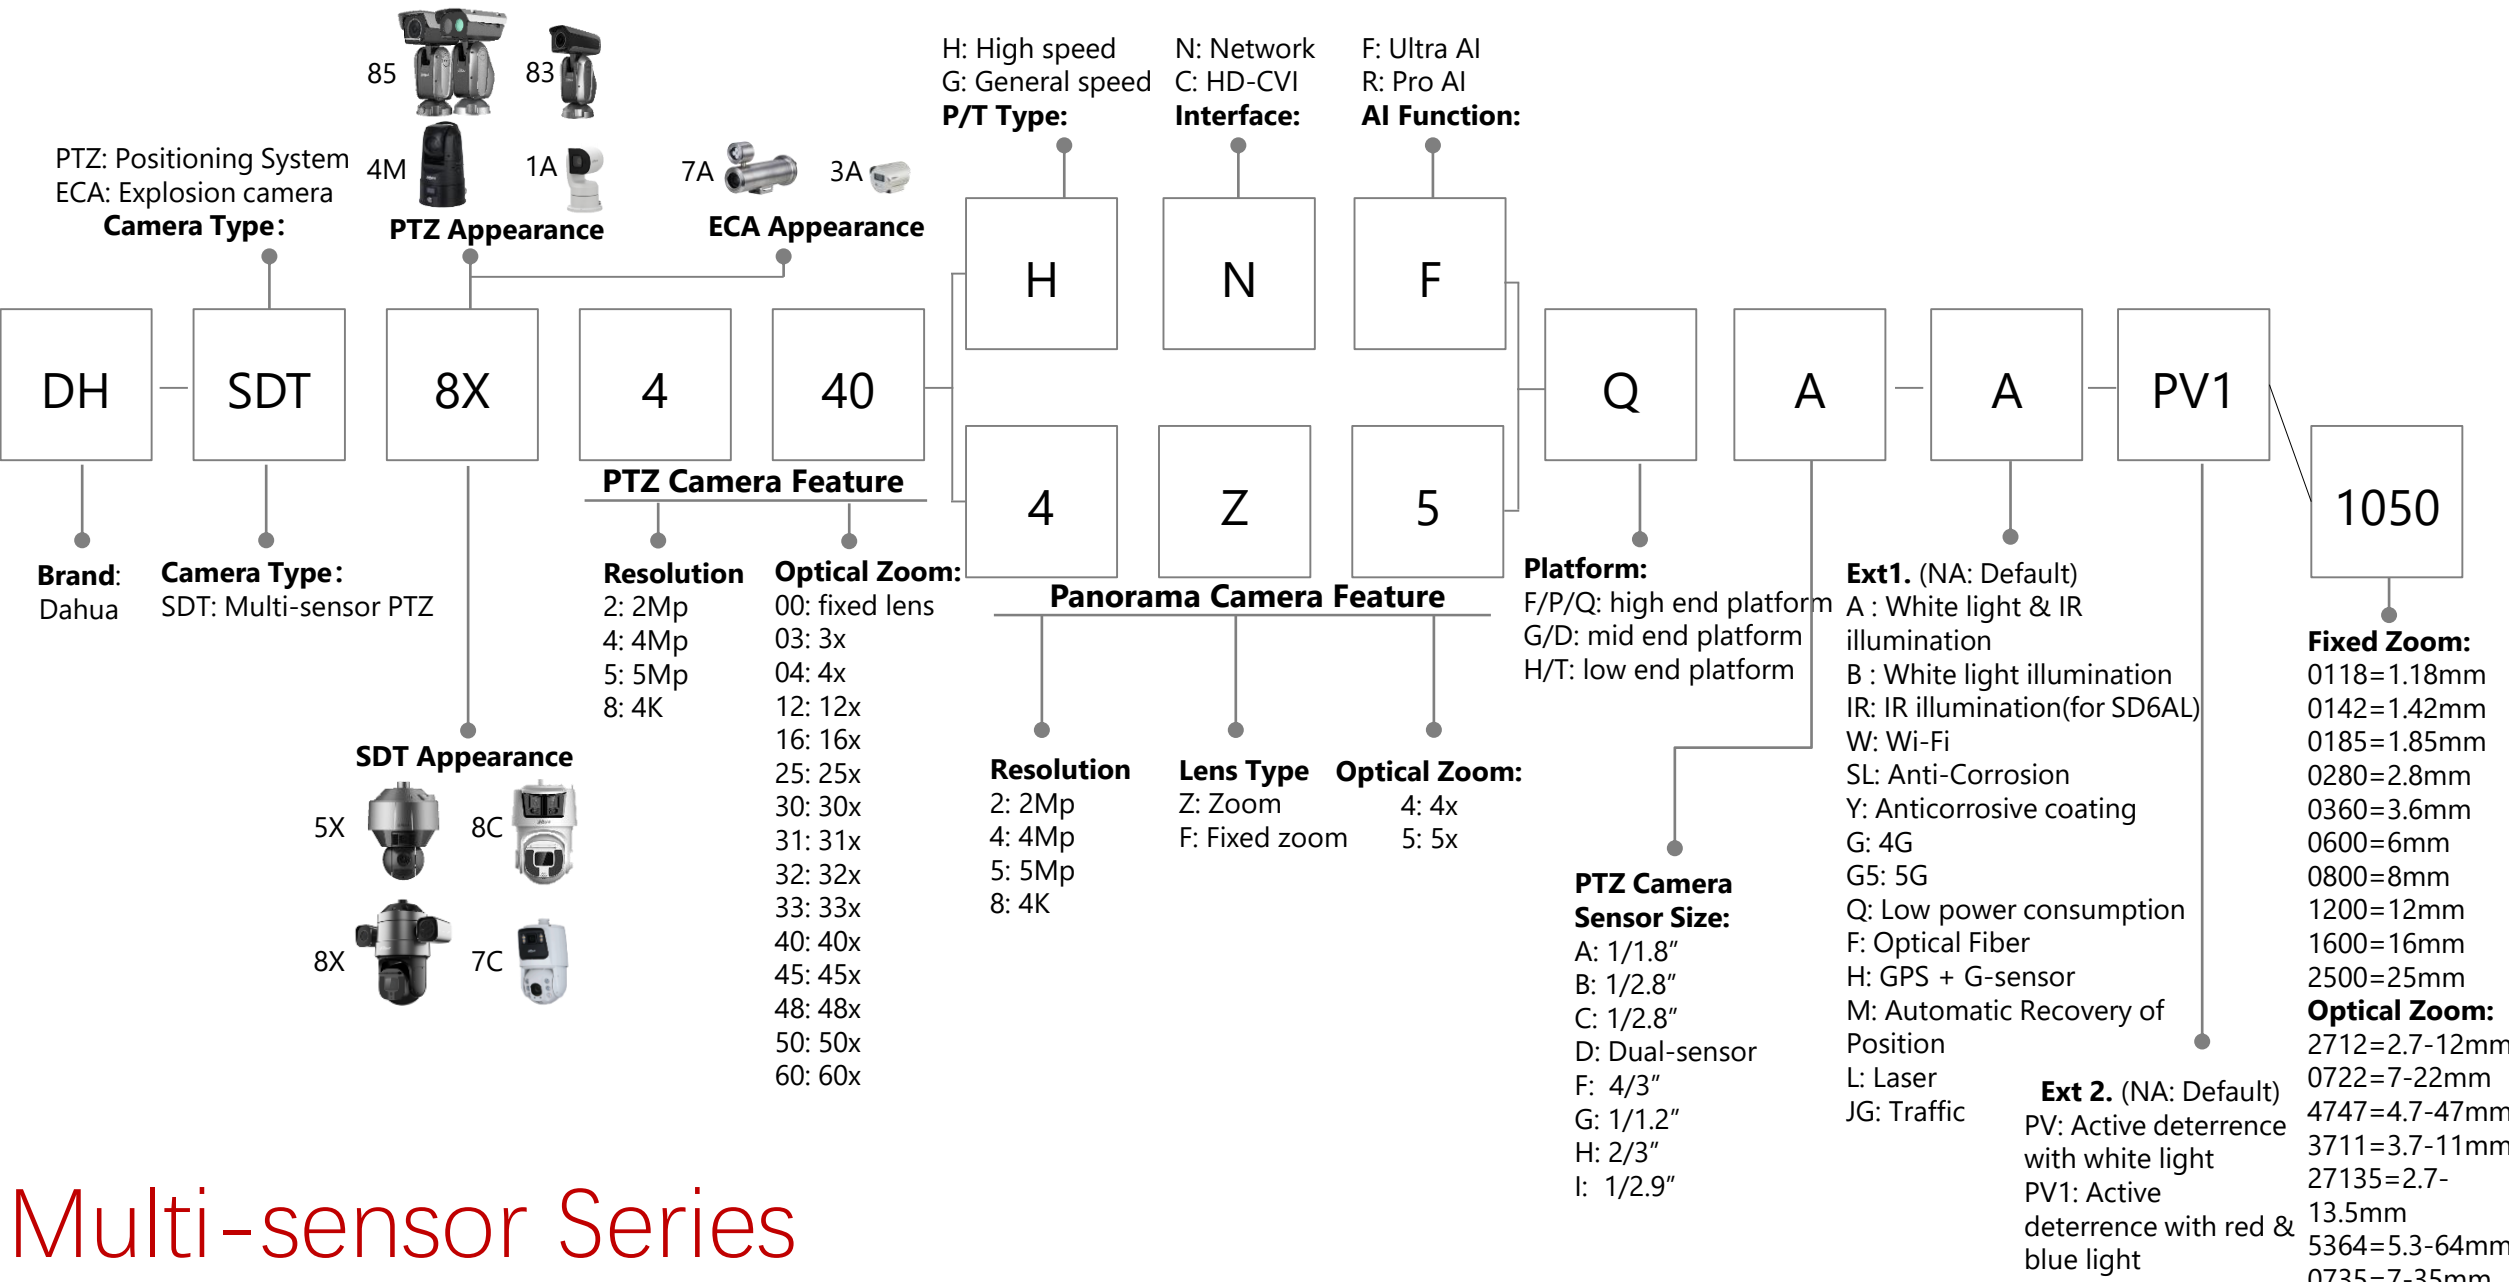

PTZ/Explosion Series

Multi-sensor Series