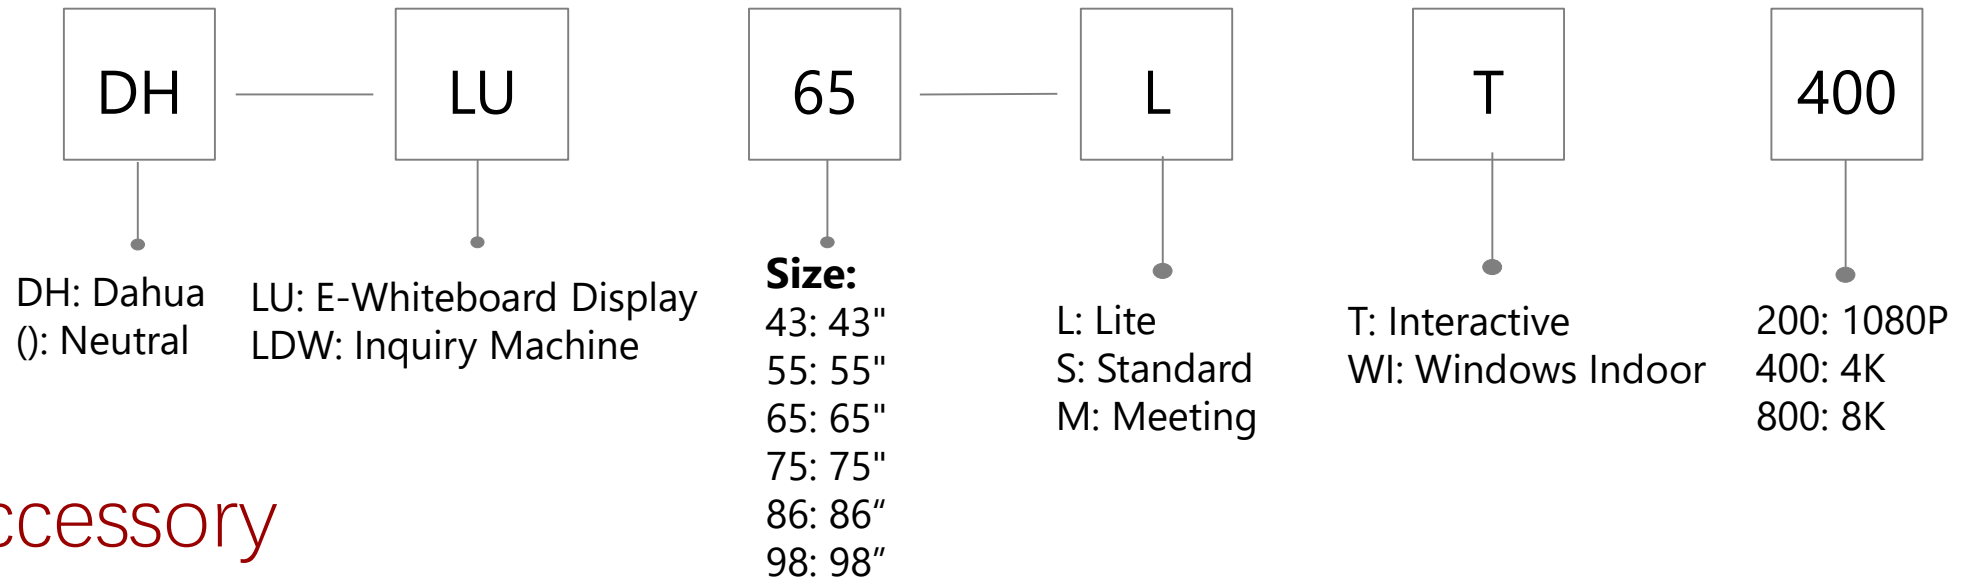

resolution:
U: 1080P
K: 4K

C

Seam:
E: 0.5~1mm
D: 1.x~2.xmm
C: 3.x~4.xmm
T: 5.x~6.xmm
X: 10.x~20.xmm

M

Brightness:
H: High brightness
M: Standard brightness

E

Product series:
B: Basic series
E: Essential series
U: Ultra series

F

Panel type:
S: PVA
G: IPS
F: ADS

LCD Digital Signage

Brand:
DH/DHI:
Dahua

LD:
LCD Digital Signage

H: Wall-mounted
V: Floor-standing

Size:
10: 10'
22: 22"
32: 32"
43: 43"
49: 49"
50: 50"
55: 55"
65: 65"

Positioning:
S: Standard
T: Treasure
P: Premium
M: Performance
D: Economic
H: Highlight
E: Egant
F: Plastic housing

AI: Android Indoor
AO: Android Outdoor
WI: Windows Indoor
WO: Windows Outdoor
AS: Bus station
AB: Vehicle

100: <1080P
200: 1080P
400: 4K

T: Touchable
(): Untouchable
A: Air condition
D: Double Screen
K: RK3288
P: PX30

H: Horizontal
(): Untouchable

Interactive LCD Display

Accessory

Interactive LCD Display

HiBoard: E-Whiteboard Display

A: Ultimate
.....

Size:
65: 65"
75: 75"
86: 86"

H: overseas edition