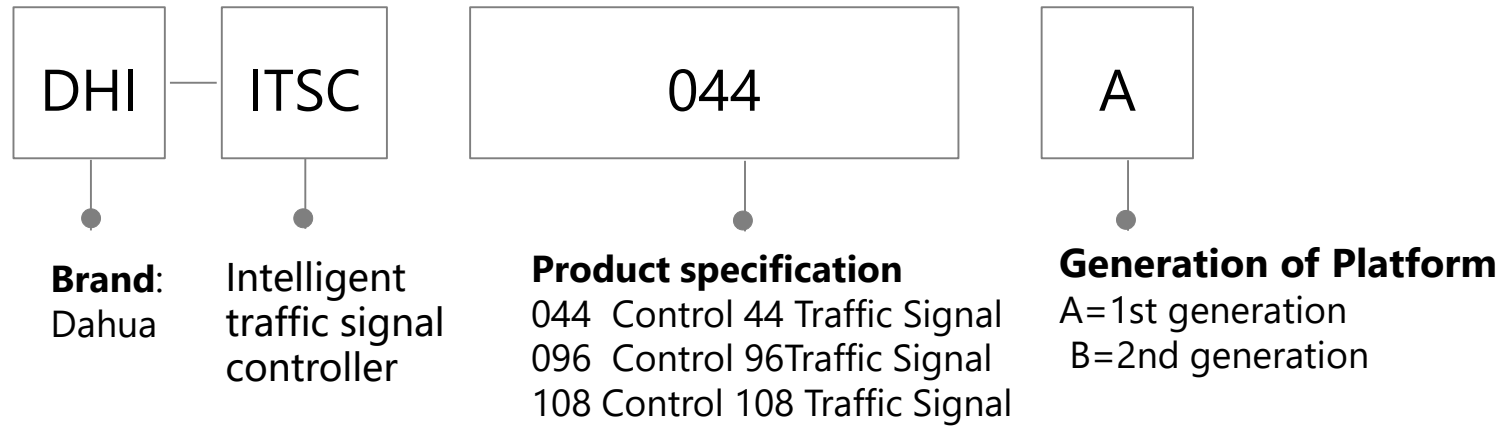

ITS-Traffic Signal Controller