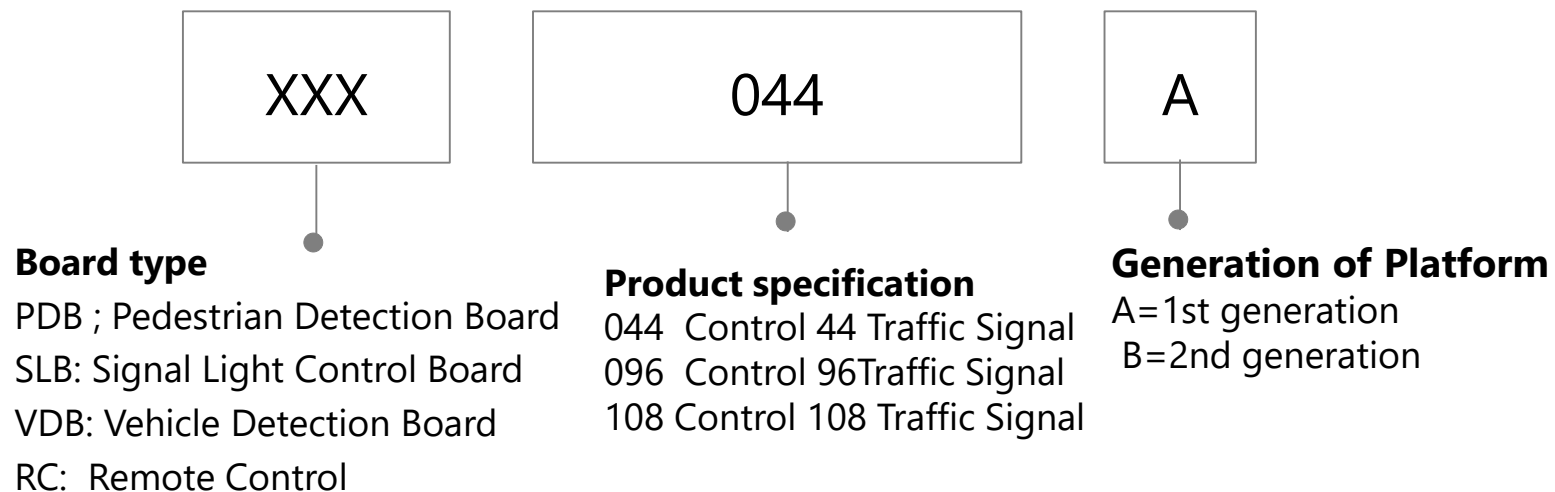

Brand:
Dahua

Intelligent
Traffic Camera

Resolution
1: 1MP
2: 2MP
3: 3MP
.....

Sensor Category
0-CCD
1-Entry-level CMOS
3-Middle-level CMOS
5-High-level CMOS

Product Series
Reserved

Industry
R: Recognition (ANPR)
P: Parking
T: Traffic flow
M: Mobile

Appearance
U: Unit
F: Fixed camera
D: Dome camera
W: Water-proof

Extension
L-White Light
IRL-730nm IR Light
IRLF-850nm IR Light
H-Heater.

Generation of Platform
A: a type of sensor

Generation of sensor
1: 1st generation of certain sensor

ITS-Traffic Accessory

ITS-Traffic Signal Controller

ITS-Traffic Controller-Board

ITS-Traffic light

ITS-Speed Measuring System

IVS

Dash Camera

Metal Detector