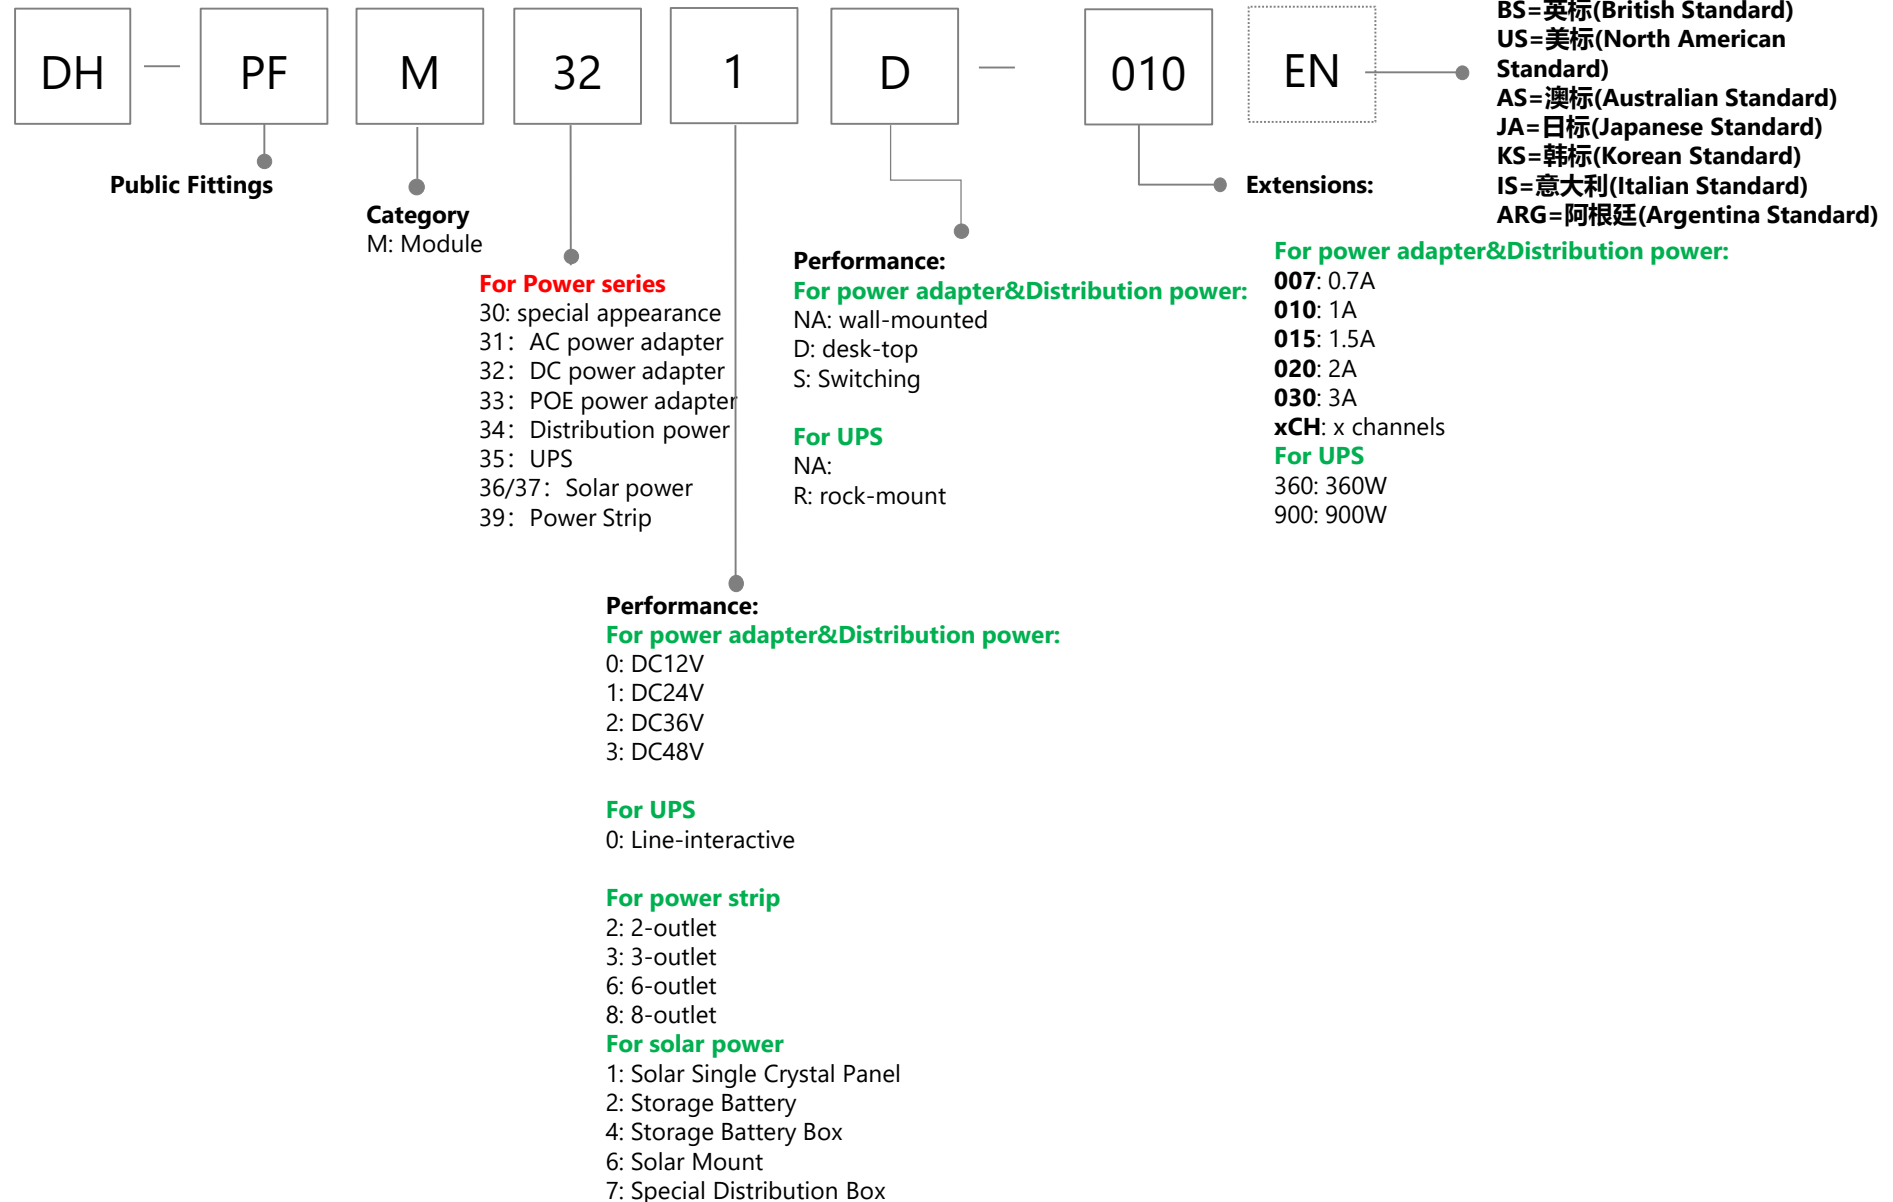

JR

Function:
J: Jbod
R: Redundant Power

Accessory

Accessory-Camera mount

Accessory-Lens

Accessory-power

Accessory-Cabling

General Cabling-Network Cable