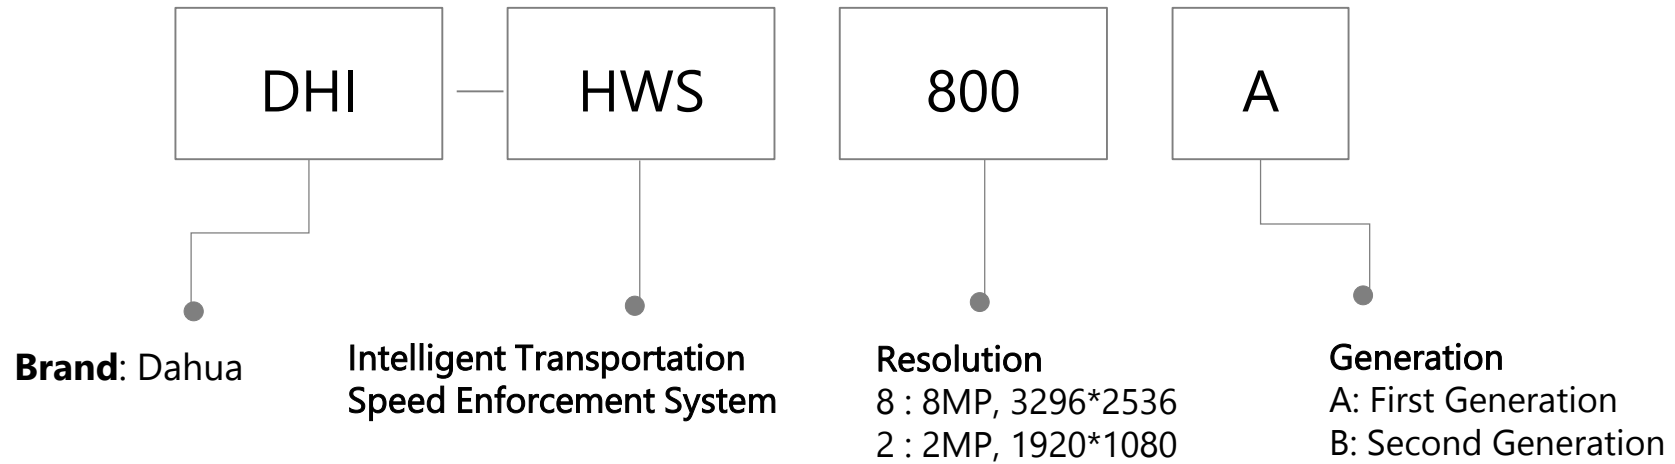

ITS-Speed Measuring System