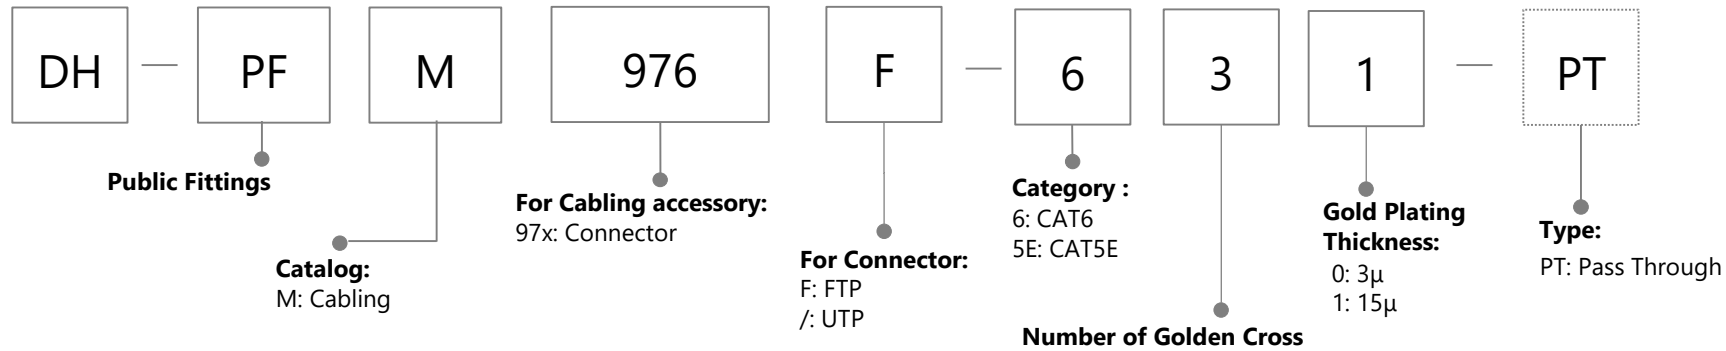

Accessory-Cabling