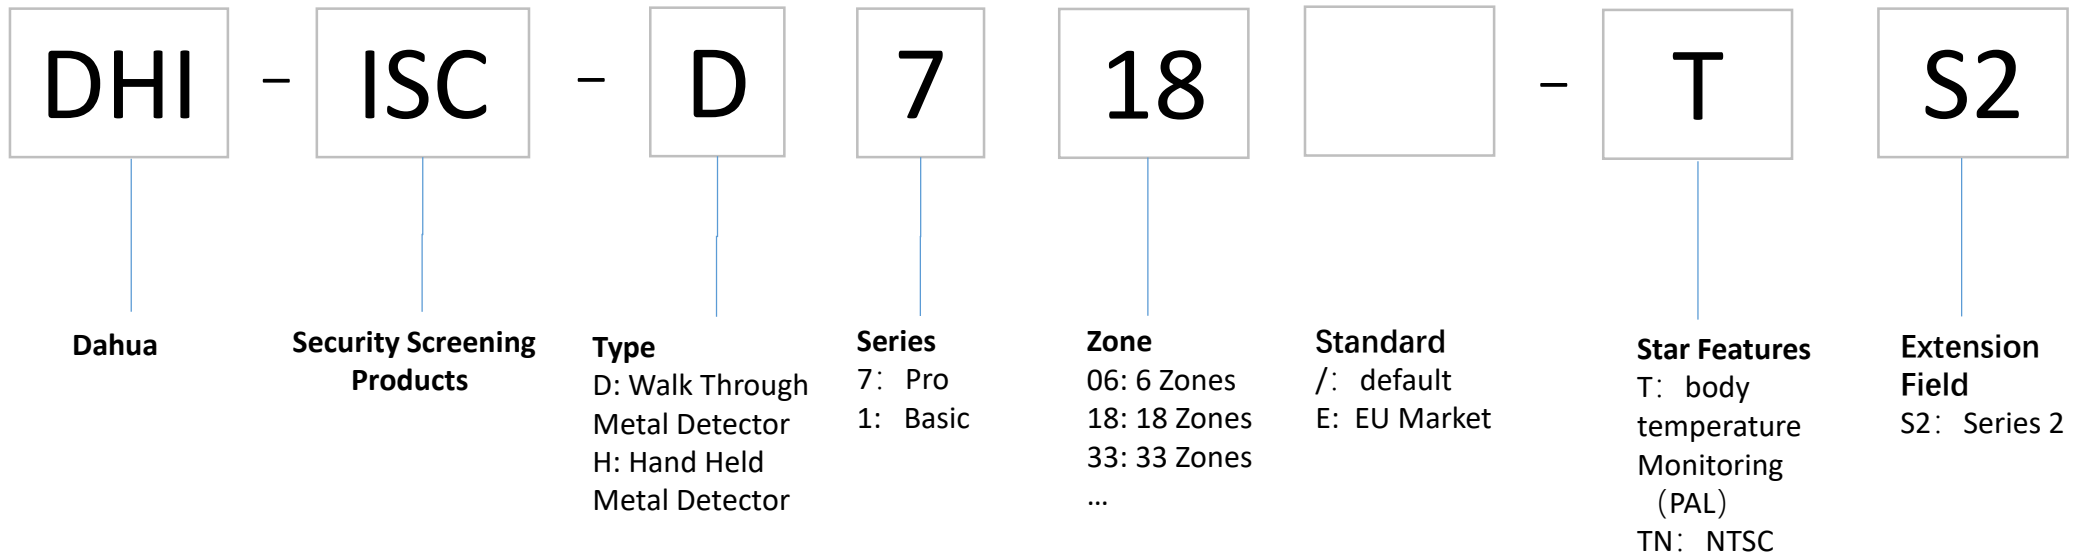

Baggage & Parcel Screening

EAS Labels & Tags

EAS antenna

DSS Baseline

DSS: PMS

White board

Naming rules for external models of smart blackboard/education IFPD/conference IFPD																
		Required		Required	Required	Required	Required		Required	Required	Required	Required	Required		Required	
	Field number	①		②	③	④	⑤		⑥	⑦	⑧	⑨	⑩		⑪	
	Identification	Company Identification		Product Line Identification	Sales Type	Product form	Dimension identification		Market positioning	Series identification	Series identification2	Series identification3	Series identification4		Camera, etc	
smart blackboard/education IFPD/conference IFPD	Example	DH	-	L	C	H	86	-	S	T	4	4	0	-	C	
	Description	DH=Dahua Brand		L=Interactive LCD Display	C: Channel Type	H: Horizontal screen	55=55 inches		S=education IFPD	T=Interactive	4=4K					C:Camera model
		DHI=Overseas Dahua Brand			P: Project type	V: Vertical screen	65=65 inches		H=Smart blackboard	Lack=No Interactive Function	8=8K					B:Basic model
		N=Domestic neutral Lack=overseas neutral					75=75 inches		M=conference IFPD							Lack=No camera
							85=85 inches									
							86=86 inches									
							98=98 inches									
	Typical examples	DH-LCH86-ST400-C														