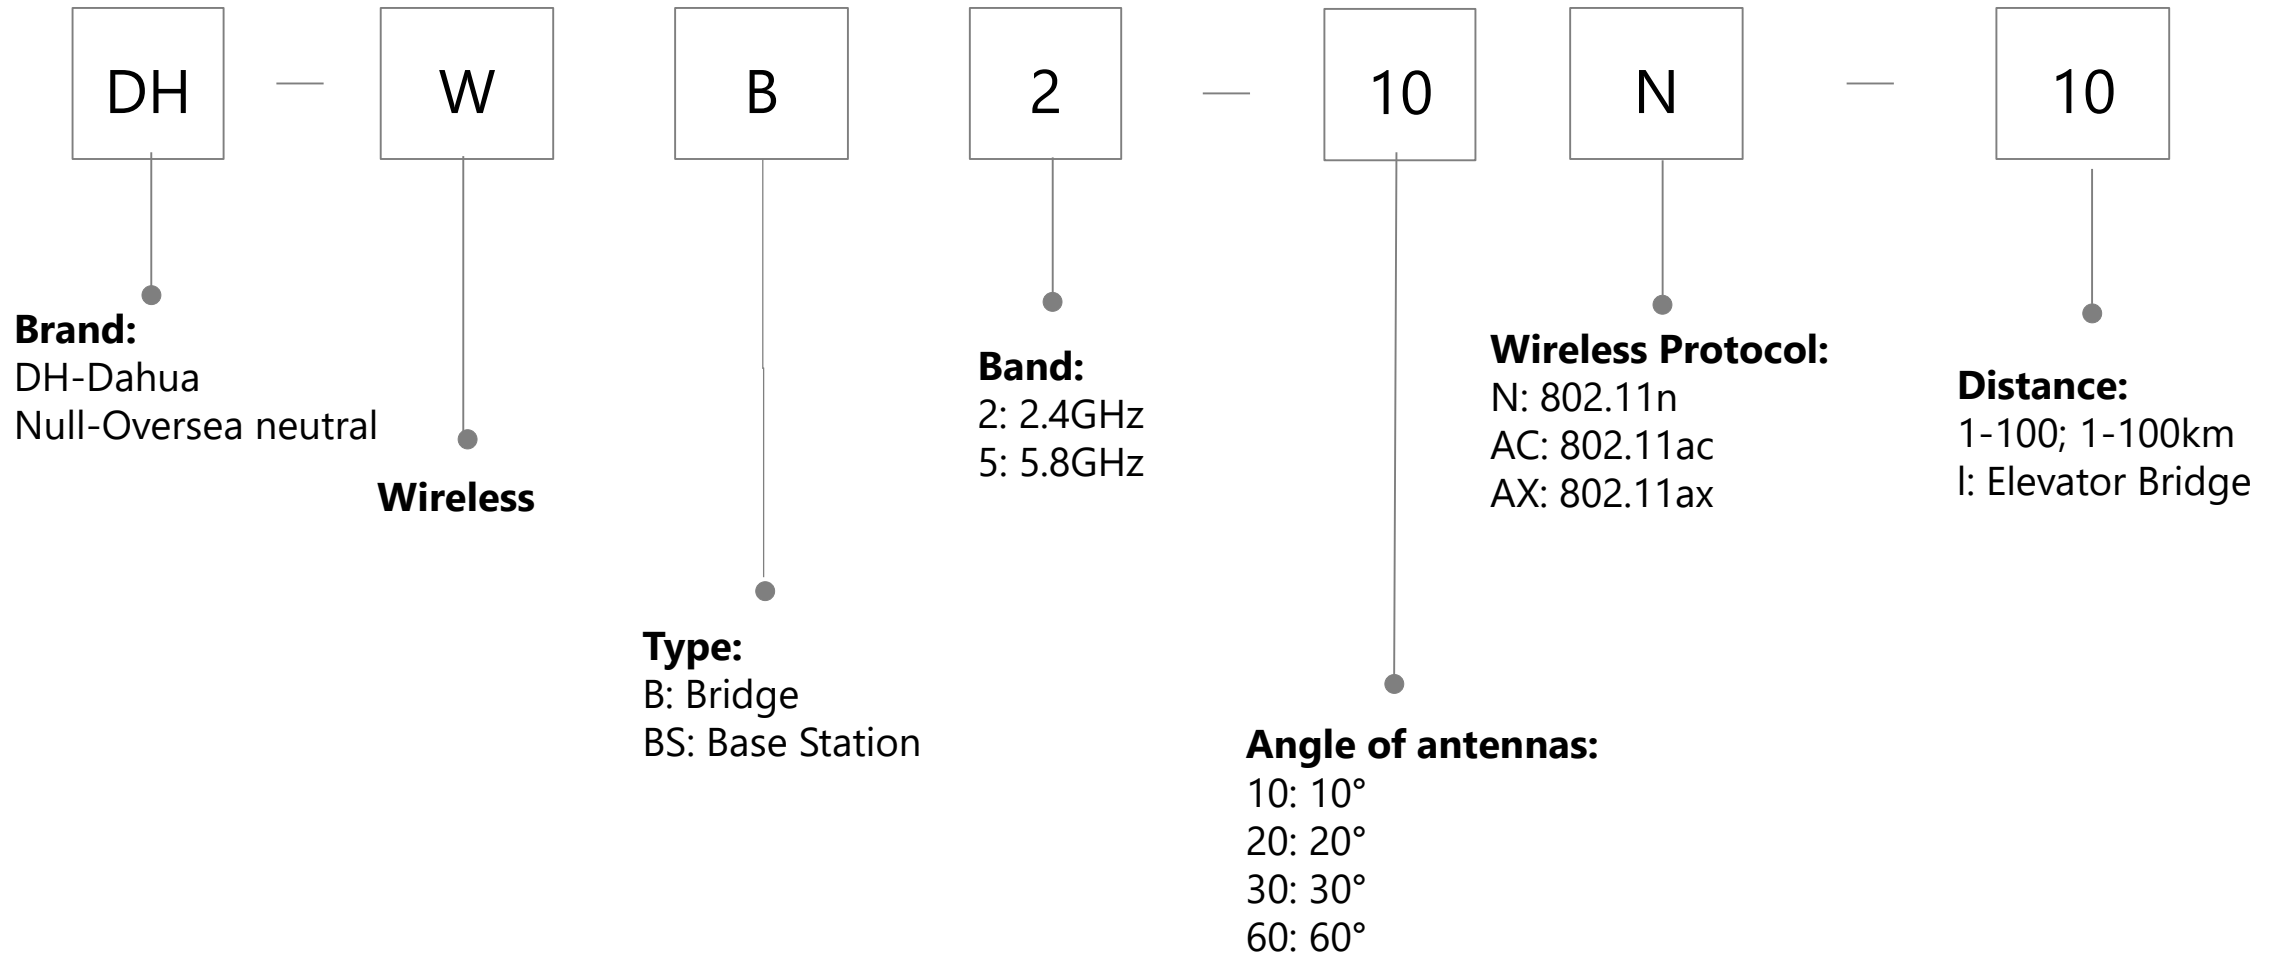

Frequency:
16: 1600MHz
26: 2666MHz
32: 3200MHz
...

Switch

Switch(new)

Wireless Bridge

—Only for V-Radio series wireless bridge

Wireless Bridge(new)

AP

DH

Brand:

DH-Dahua
Null-Oversea neutral

EAP

Series:

AWA: AWA
EAP: EAP
WAP: WAP

6

Wi-Fi Generation:

4: Wi-Fi 4, 802.11n
5: Wi-Fi 5, 802.11ac
6: Wi-Fi 6, 802.11ax