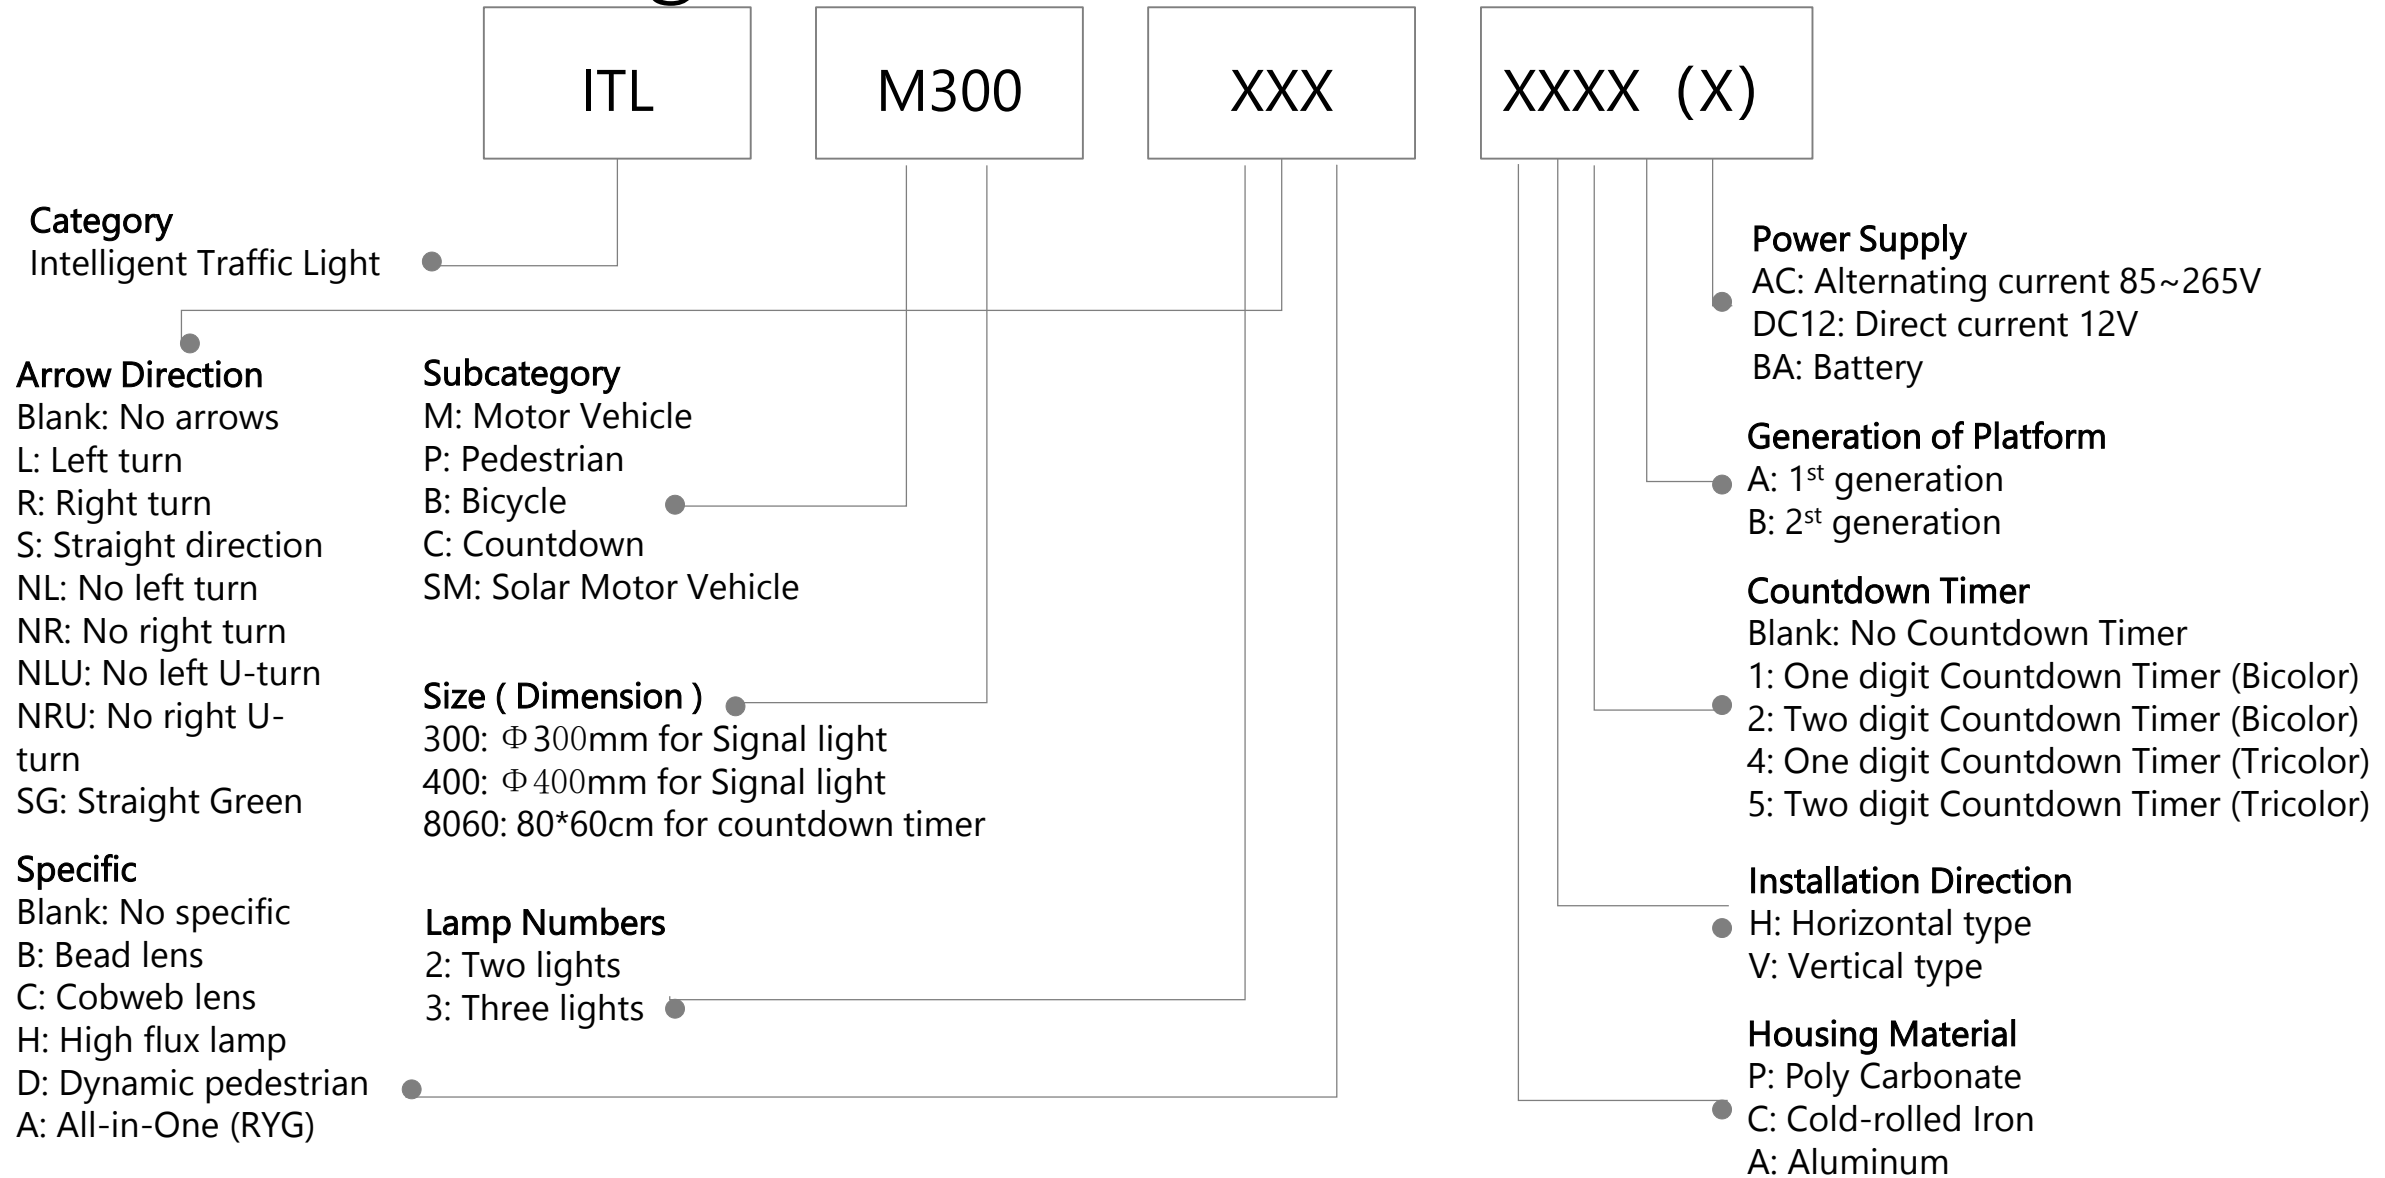

Appearance
U: Unit
F: Fixed camera
D: Dome camera
W: Water-proof

Extension
L-White Light
IRL-730nm IR Light
IRLF-850nm IR Light
H-Heater.

Generation of Platform
A: a type of sensor

Generation of sensor
1: 1st generation of certain sensor

ITS-Traffic Accessory

ITS-Traffic Signal Controller

ITS-Traffic Controller-Board

ITS-Traffic light

ITS-Speed Measuring System

IVS

Dash Camera

Metal Detector

Baggage & Parcel Screening

EAS Labels & Tags

EAS antenna

DSS Baseline

DSS: PMS

White board

Naming rules for external models of smart blackboard/education IFPD/conference IFPD																
		Required		Required	Required	Required	Required		Required	Required	Required	Required	Required		Required	
	Field number	①		②	③	④	⑤		⑥	⑦	⑧	⑨	⑩		⑪	
	Identification	Company Identification		Product Line Identification	Sales Type	Product form	Dimension identification		Market positioning	Series identification	Series identification2	Series identification3	Series identification4		Camera, etc	
smart blackboard/education IFPD/conference IFPD	Example	DH	-	L	C	H	86	-	S	T	4	4	0	-	C	
	Description	DH=Dahua Brand		L=Interactive LCD Display	C: Channel Type	H: Horizontal screen	55=55 inches		S=education IFPD	T=Interactive	4=4K					C:Camera model
		DHI=Overseas Dahua Brand			P: Project type	V: Vertical screen	65=65 inches		H=Smart blackboard	Lack=No Interactive Function	8=8K					B:Basic model
		N=Domestic neutral Lack=overseas neutral					75=75 inches		M=conference IFPD							Lack=No camera
							85=85 inches									
							86=86 inches									
							98=98 inches									
	Typical examples	DH-LCH86-ST400-C														