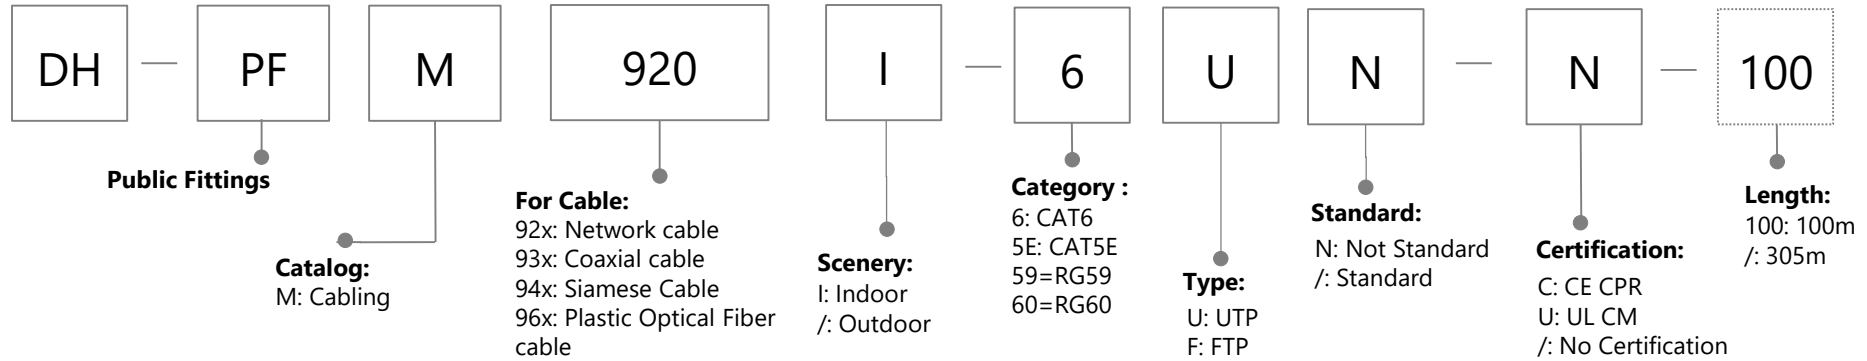

Accessory-Cabling