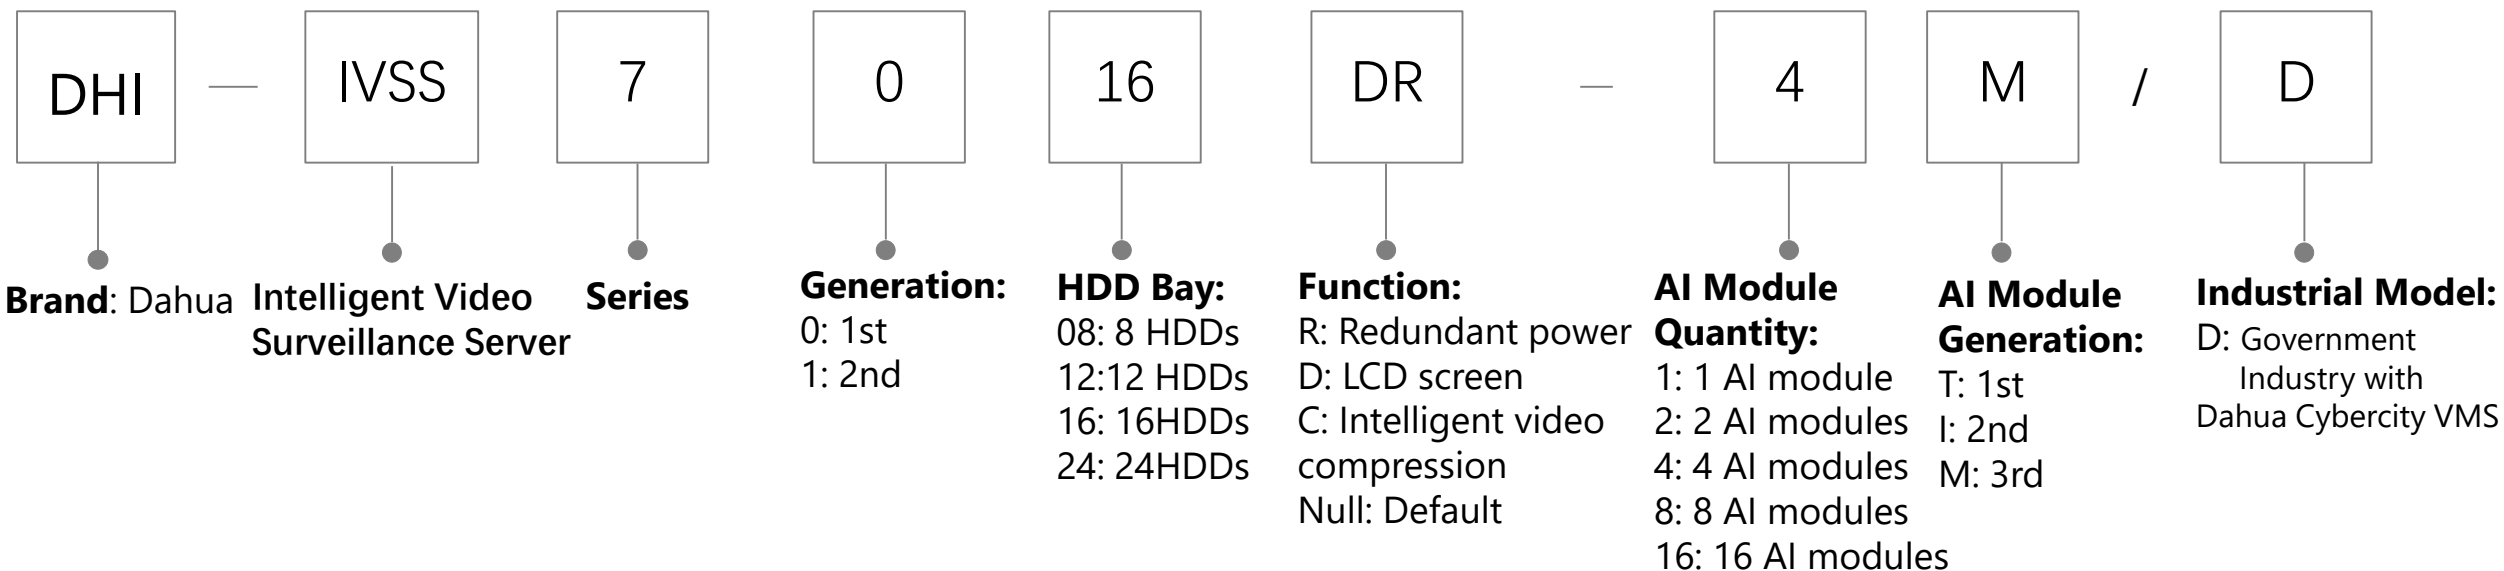

Video format

- P: PAL
- N: NTSC
- (Cancellation of P/N mark for external models of products released after 2021)

Common function:

- BV: Behaviors
- W: WIFI
- AW: Audio/Alarm/SD WIFI Camera
- E: E PoE
- M/M12: Mobile
- F: Fiber interface
- H: Heater
- A: Built-in MIC(only for Entry Series)
- A2: Dual Audio
- PT: pan &Tilt
- ATC: Anti-Corrosion
- S: SD card
- AS: Audio & Alarm & SD Card
- VF: Vari-focal
- SL: Stainless
- ST: SD Card & Built-in Mic & Speaker
- Z: Motorized lens
- Ix: IR numbers
- NI: Full color, non IR
- LED: White light illumination
- Z4/5/12: 4/5/12X zoom
- L1/L2/L3/L4/L5: Lens
- IRA: Bullet
- IRE6: IR Bullet
- MF: More Frame
- SFC: Separated Front Cover
- 4G: 4G
- SVAC: SVAC encoder
- NF: Optical port + Network port
- N2: dual Network port
- SDI: SDI Interface
- A2: Dual Audio
- WG: WiFi & GPS
- I:Car bayonet
- PC: People Counting
- FD: Face Detection
- FR: Face Recognition
- ME: Mobile dome
- UWB: Position
- WGS:
- DAQ: data collection
- U:USB
- DT: Subway
- HT: Aerospace
- JM: Encryption
- D2: Dual sensor
- IL: IR and LED
- P: Wide Angle
- SP: Solar Panel
- 3D: 3 Dimensional
- LI: Dual Light Fusion
- PV: Perimeter Vigilance
- VM12/HM12: Vertical /Horizontal Installation Mobile Camera
- 5G:5G
- VH: ANPR special model
- ATC: Anti-corrosion coating
- PD: Parking space status detection

- S2: Second generation
- Sn: Nth generation

Network Camera(Dual-Channel Series)

Network Camera (Panoramic Series)

Network Camera (EZ-IP Series)

General NVR Naming Rule

AI NVR Naming Rule

IVSS

IVD