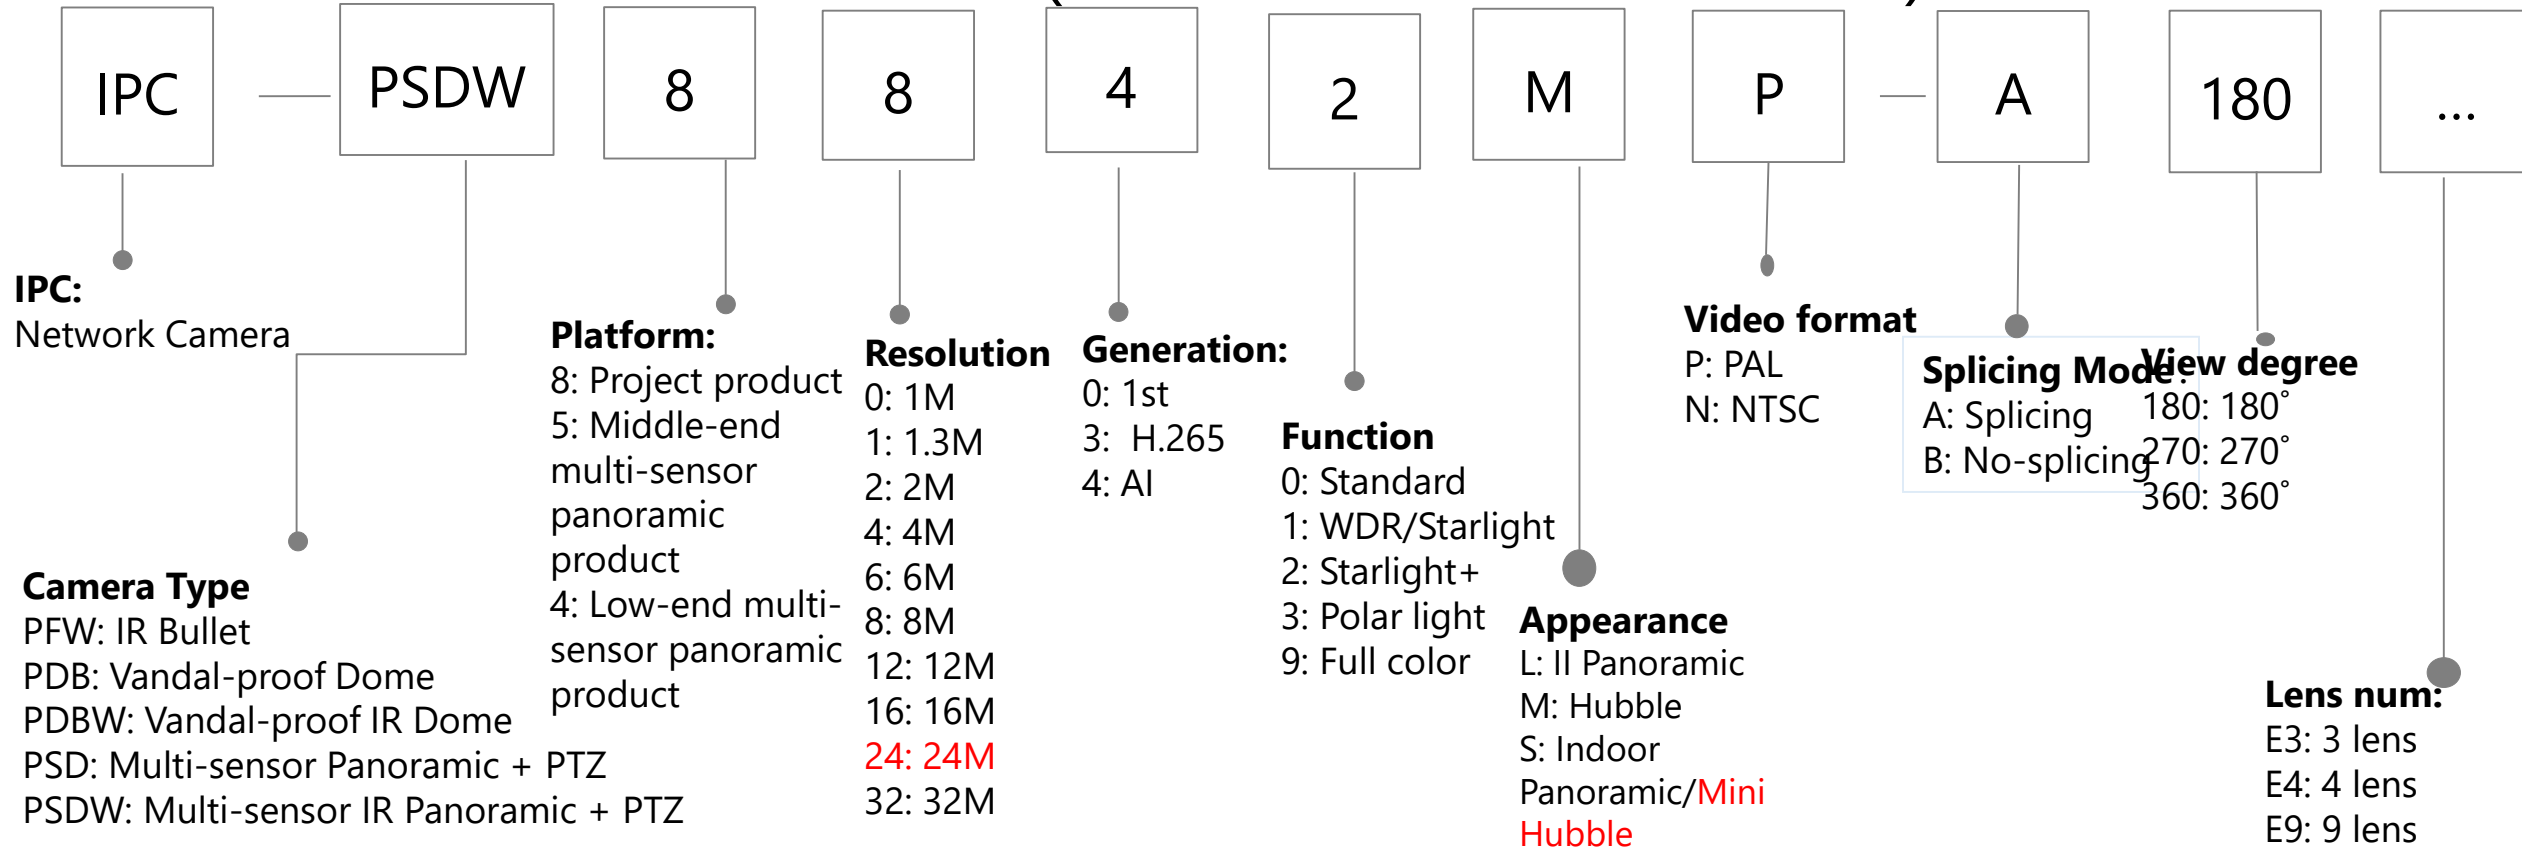

Network Camera (Panoramic Series)