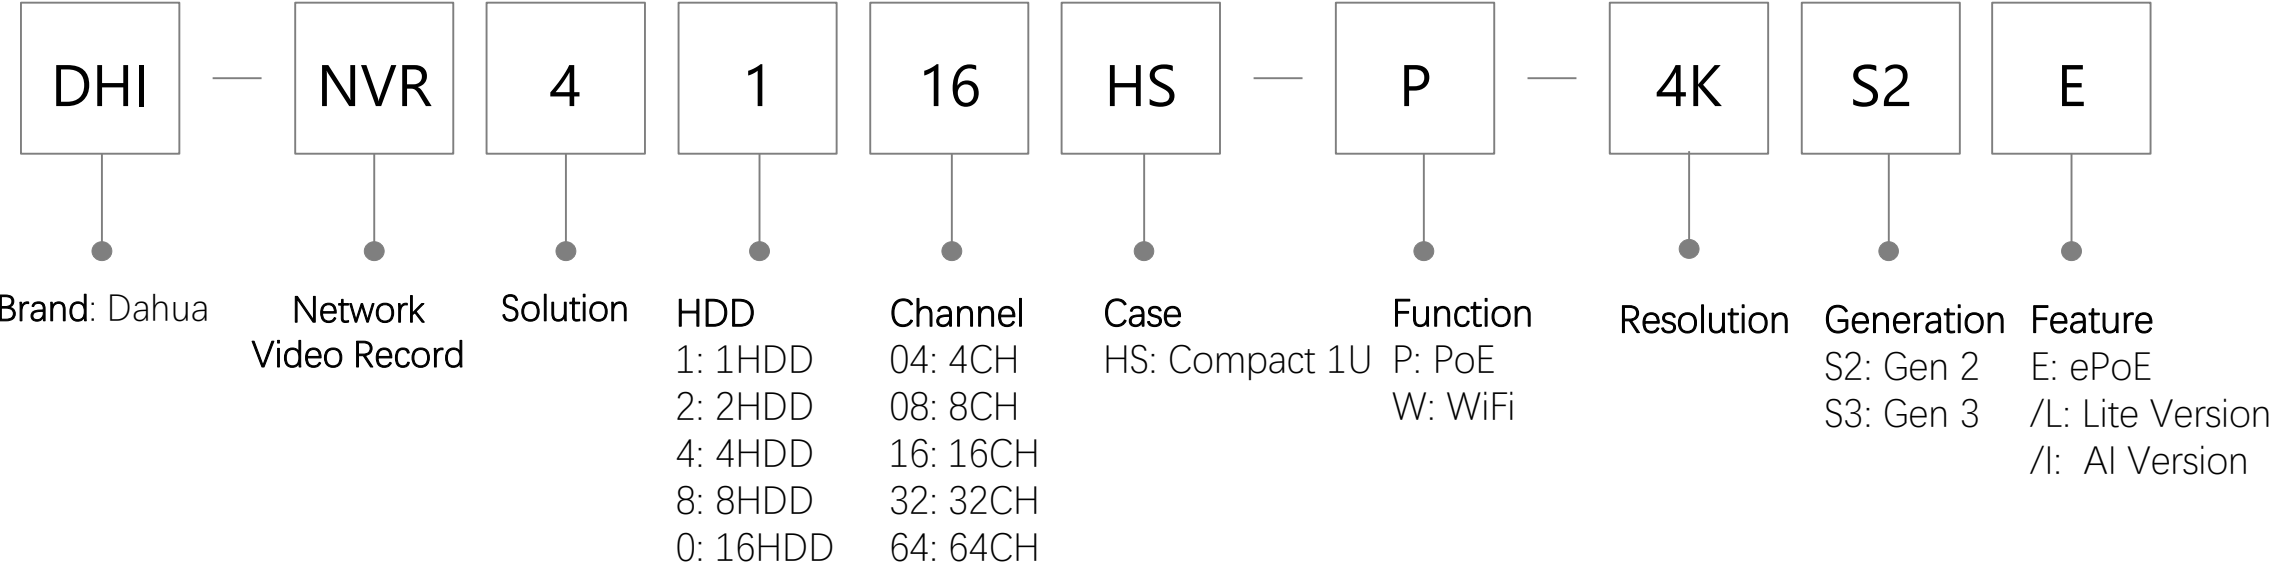

- S2: Second generation
- Sn: Nth generation

Network Camera(Dual-Channel Series)

Network Camera (Panoramic Series)

Network Camera (EZ-IP Series)

General NVR Naming Rule

AI NVR Naming Rule

IVSS

IVD

EVS

EVS

7

Series:
5
7
8

1

Generation:
0: 1st
1: 2nd
2: 3rd

24

HDD Bay:
16: 16HDDs
24: 24HDDs
36: 36HDDs
48: 48HDDs
85: 85HDDs