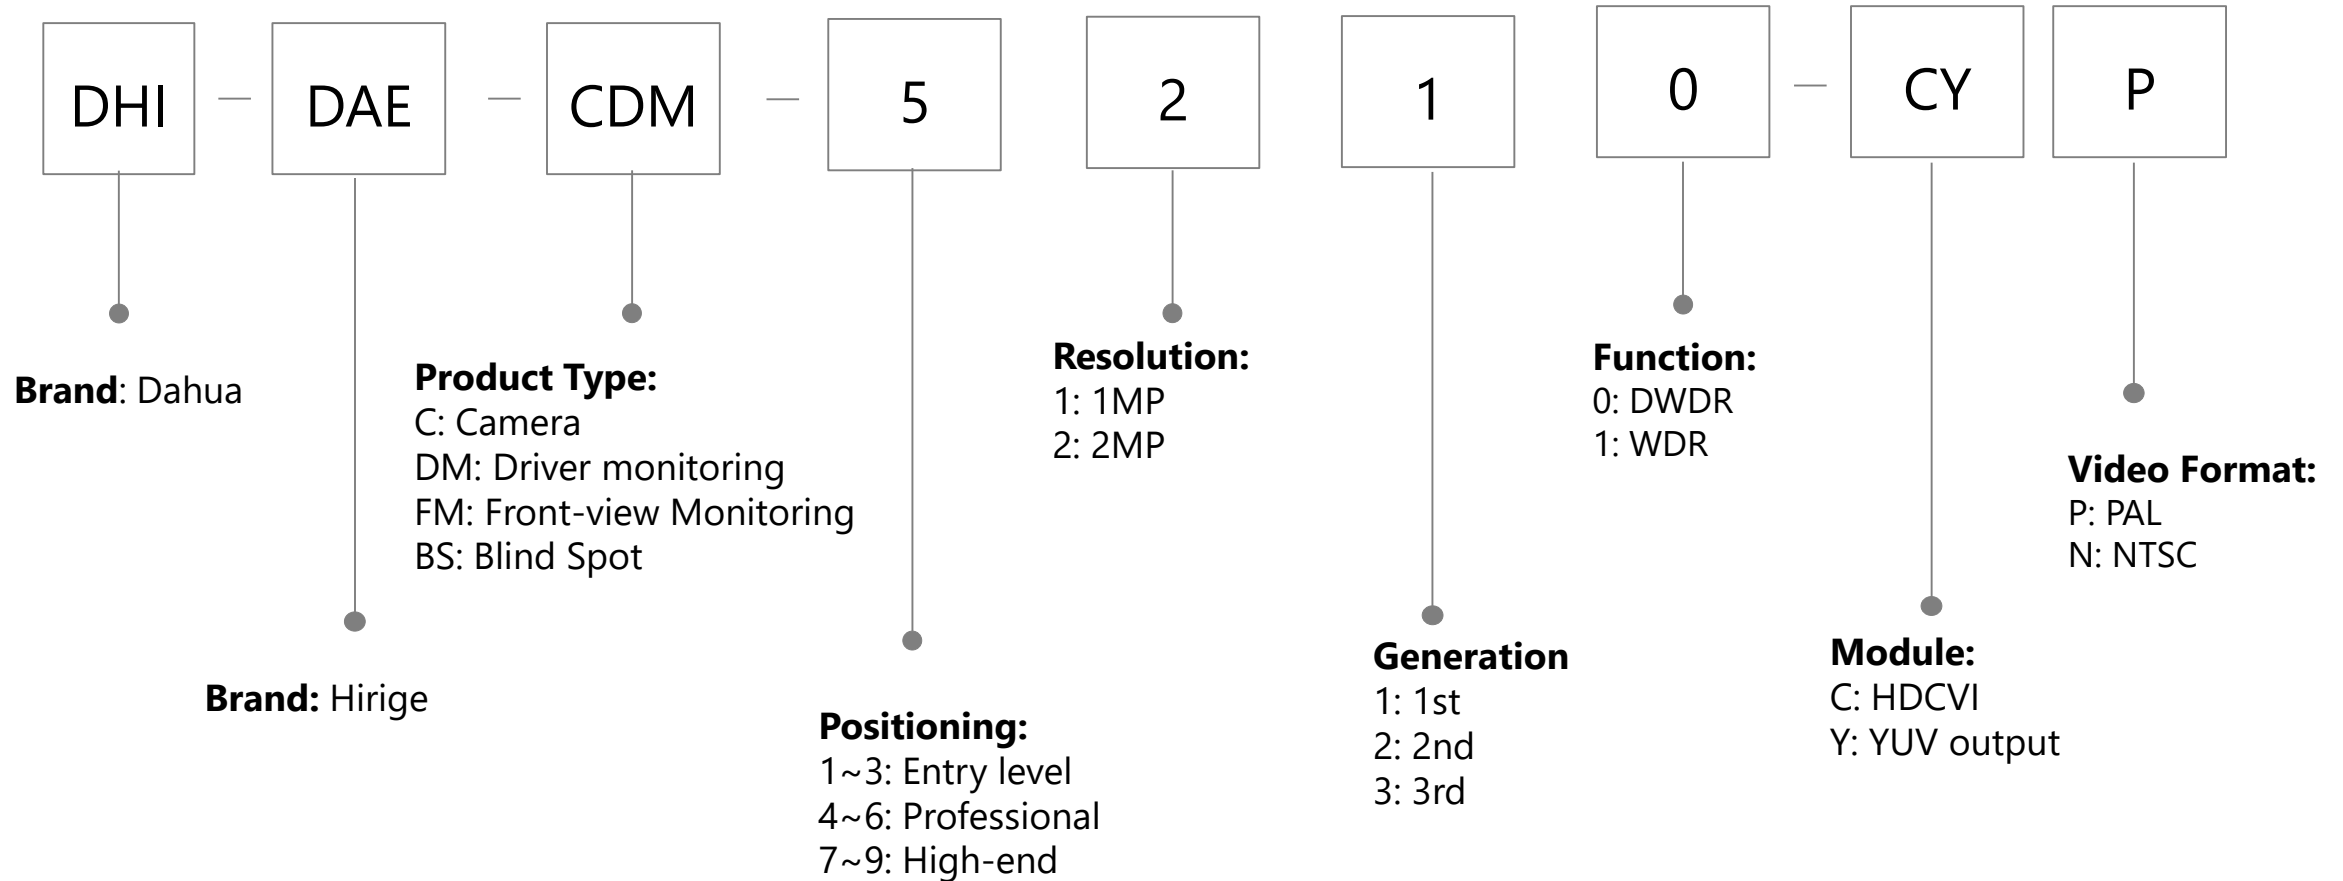

Mobile Active Safety Camera (2/2)