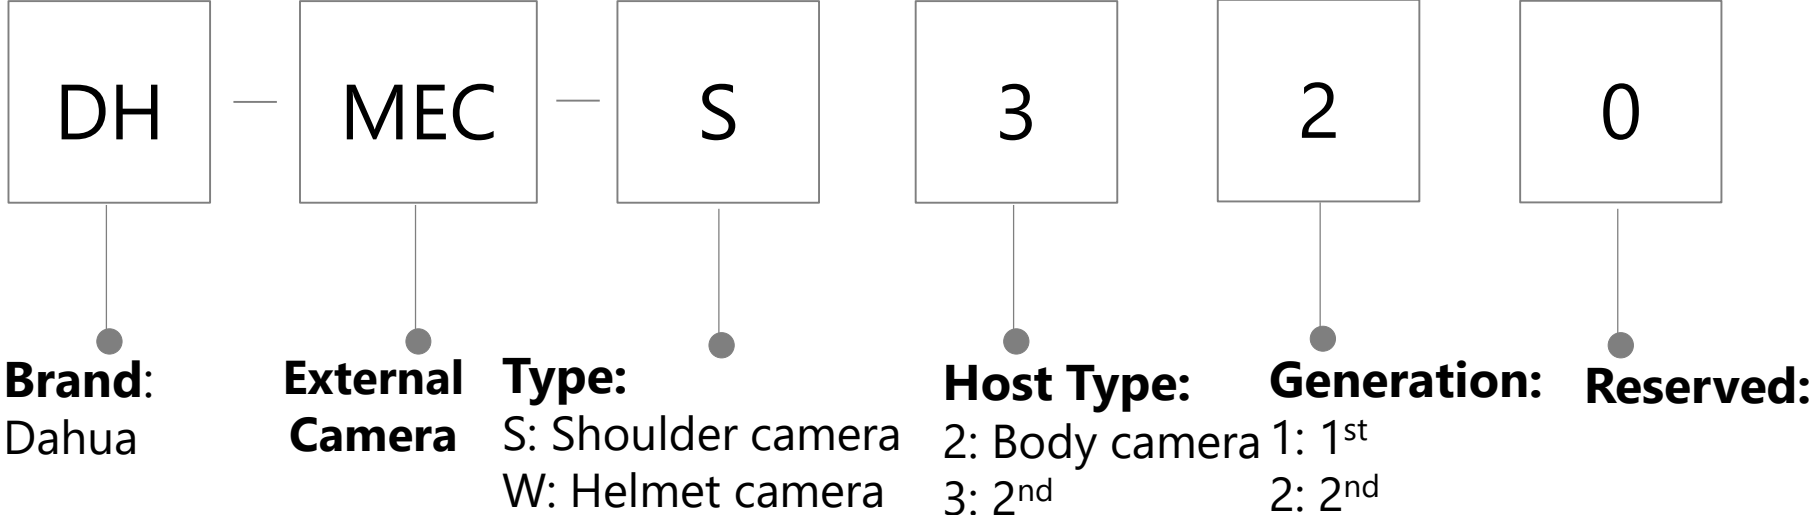

MPT

Brand:
Dahua

MPT Type:
1: Non-network
2: Body Camera
3: Portable Mobile
Terminal

Generation:
1: 1st
2: 2nd
...

Shell:
0:
1:
...

Extension:
S: Super version, larger internal storage
SA: Standalone, don't support 4G network

Brand:
Dahua

**Data
Collection
Station**

Generation: Reserved:

MPT

SSD

Memory Card

USB Flash Drivers

PSSD & eHDD