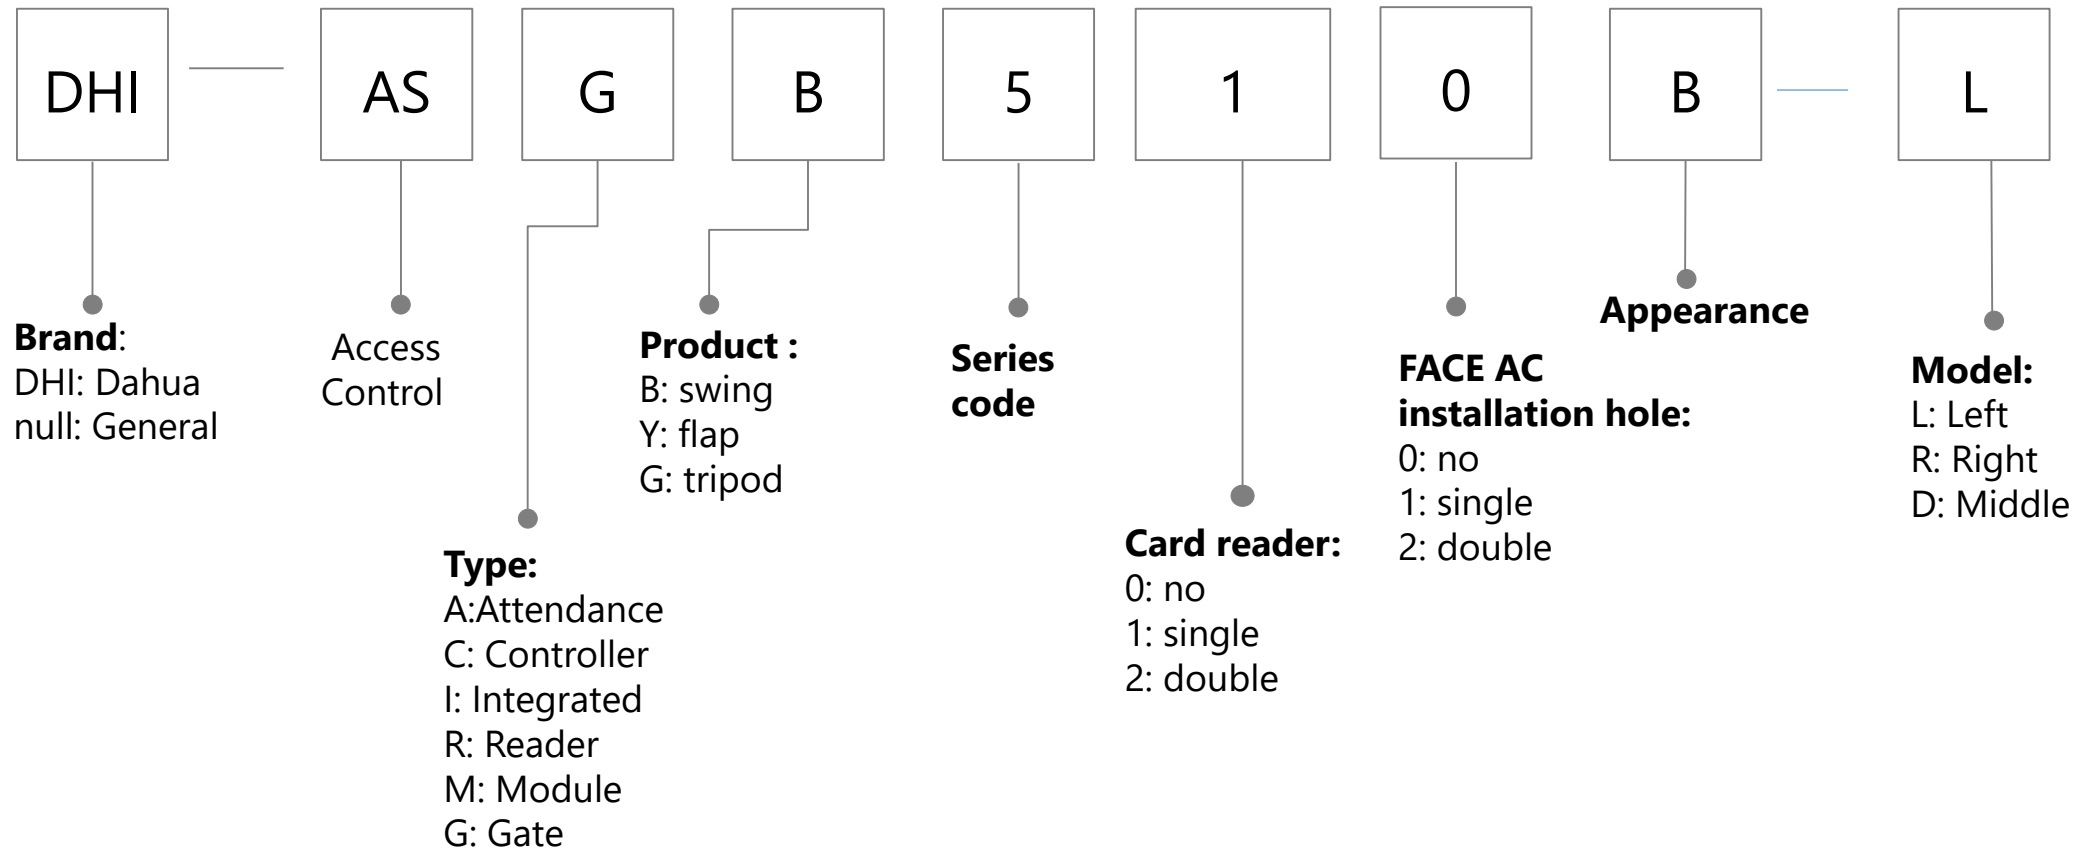

Alarm (Module)

Access Control (Integrated)

Access Control (Controller)

Access Control(Reader)

Access Control(Module)

Access Control (Attendance)

Access Control (Turnstile)

ITS-Traffic Camera

Brand:
Dahua

Intelligent
Traffic Camera

Resolution
1: 1MP
2: 2MP
3: 3MP
.....

Sensor Category
0-CCD
1-Entry-level CMOS
3-Middle-level CMOS
5-High-level CMOS

Product Series
Reserved

Industry
R: Recognition (ANPR)
P: Parking
T: Traffic flow
M: Mobile