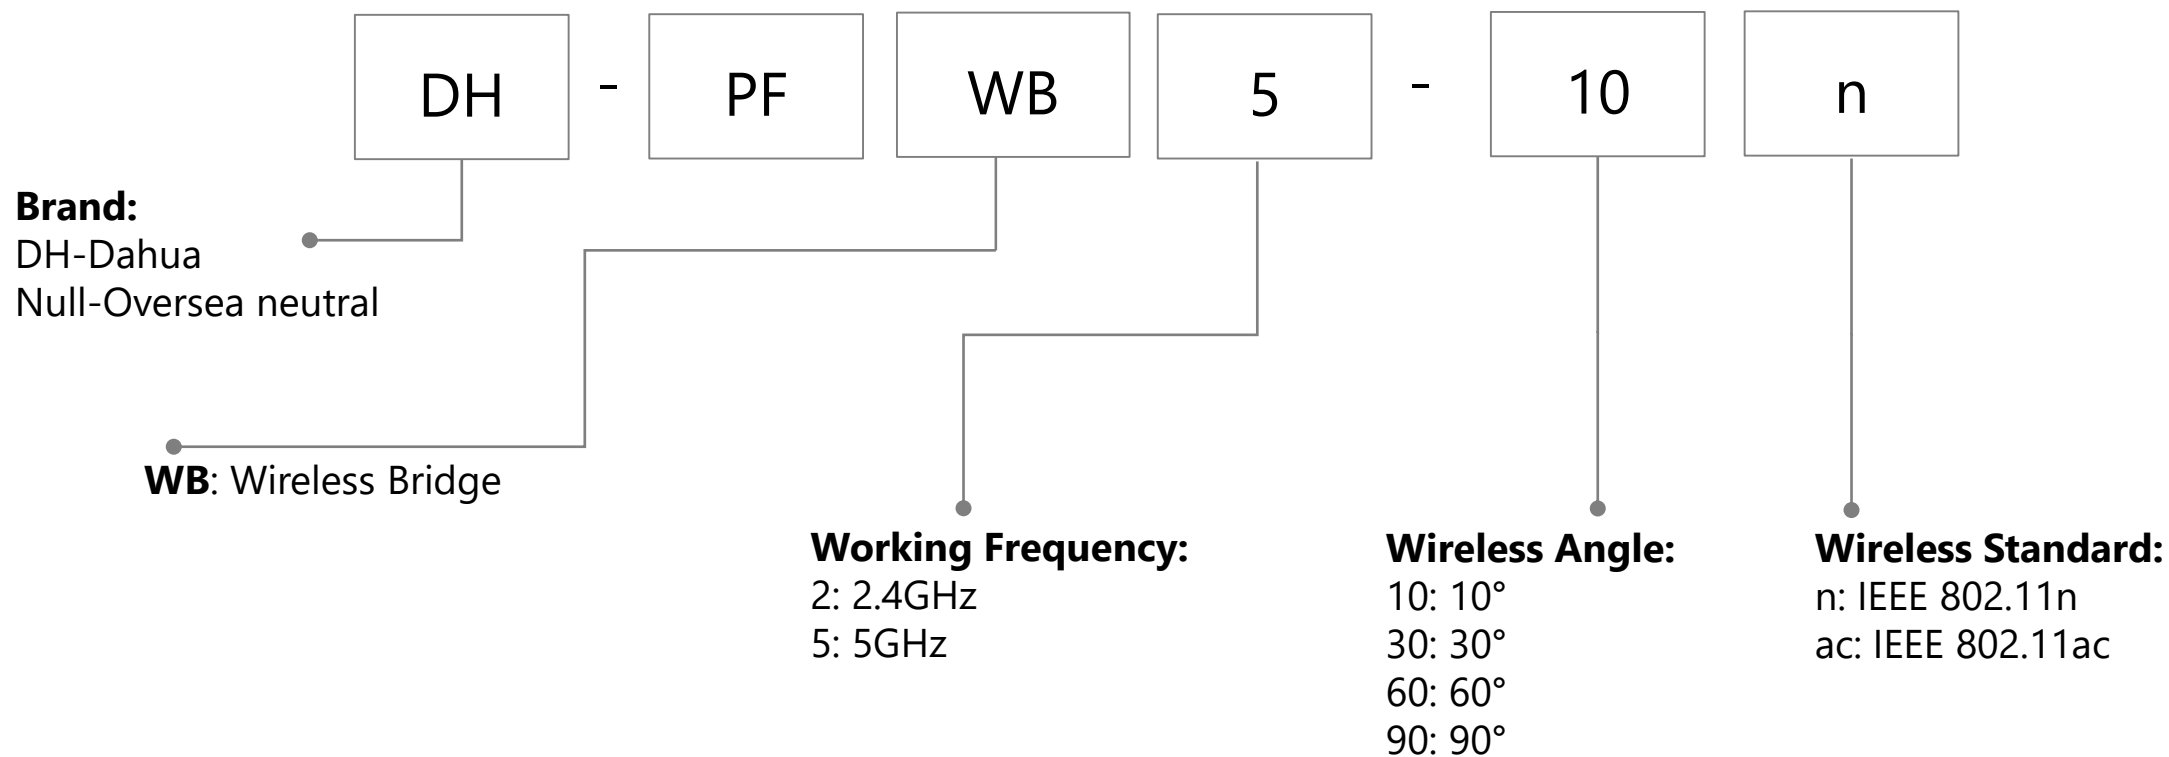

Frequency:
16: 1600MHz
26: 2666MHz
32: 3200MHz
...

Switch

Switch(new)

Wireless Bridge

—Only for V-Radio series wireless bridge

Wireless Bridge(new)

AP

DH

Brand:

DH-Dahua
Null-Oversea neutral

EAP

Series:

AWA: AWA
EAP: EAP
WAP: WAP

6

Wi-Fi Generation:

4: Wi-Fi 4, 802.11n
5: Wi-Fi 5, 802.11ac
6: Wi-Fi 6, 802.11ax