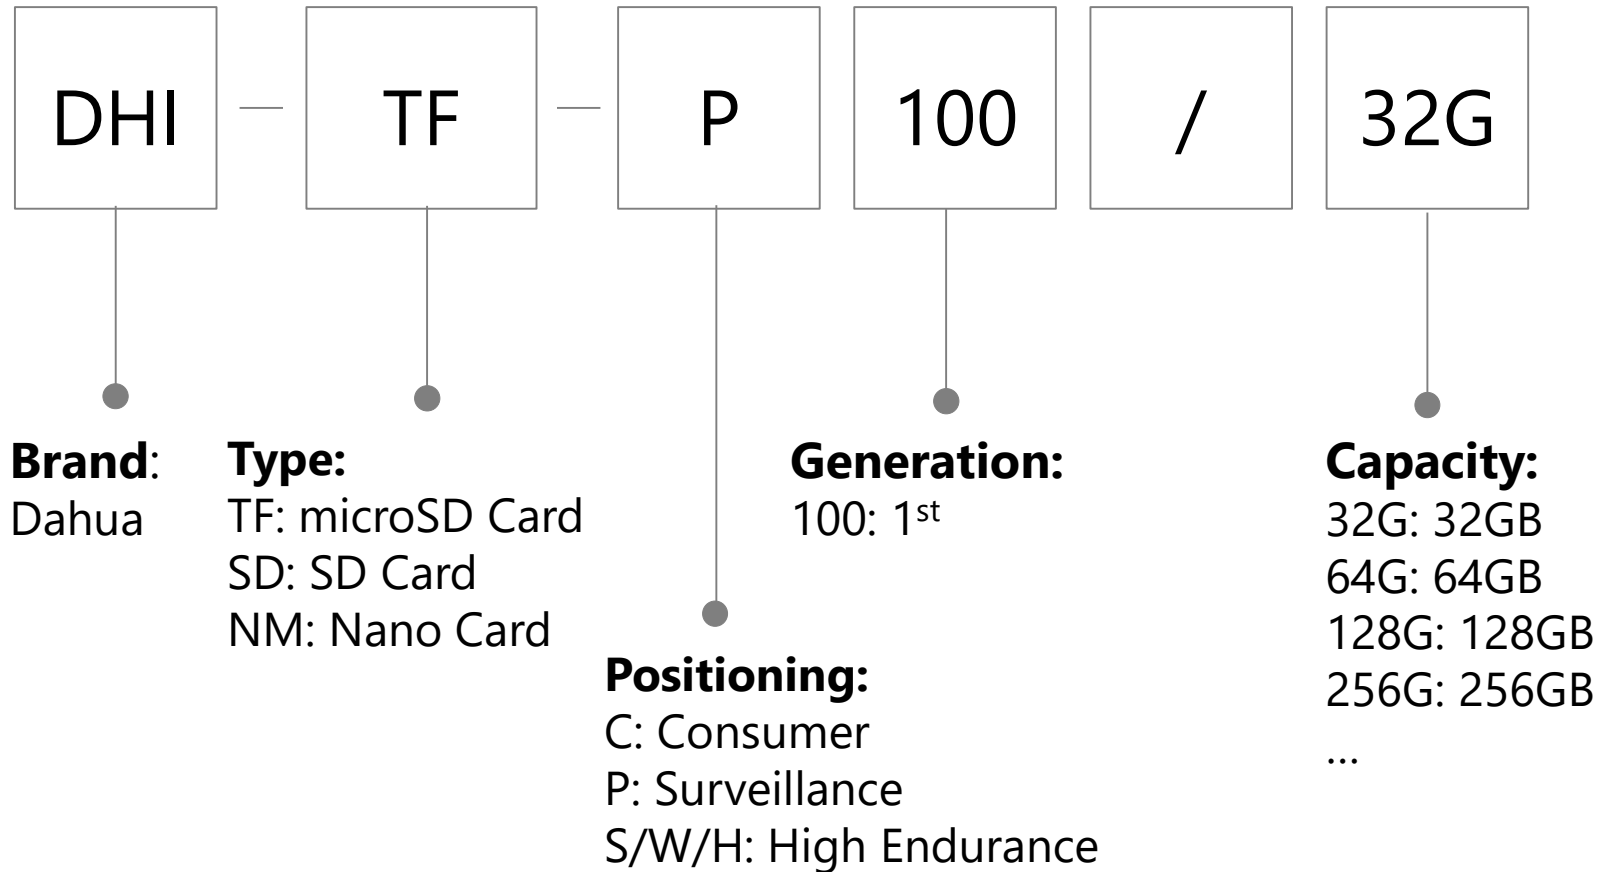

Brand:
Dahua

**Data
Collection
Station**

Generation: Reserved:

MPT

SSD

Memory Card

USB Flash Drivers

PSSD & eHDD