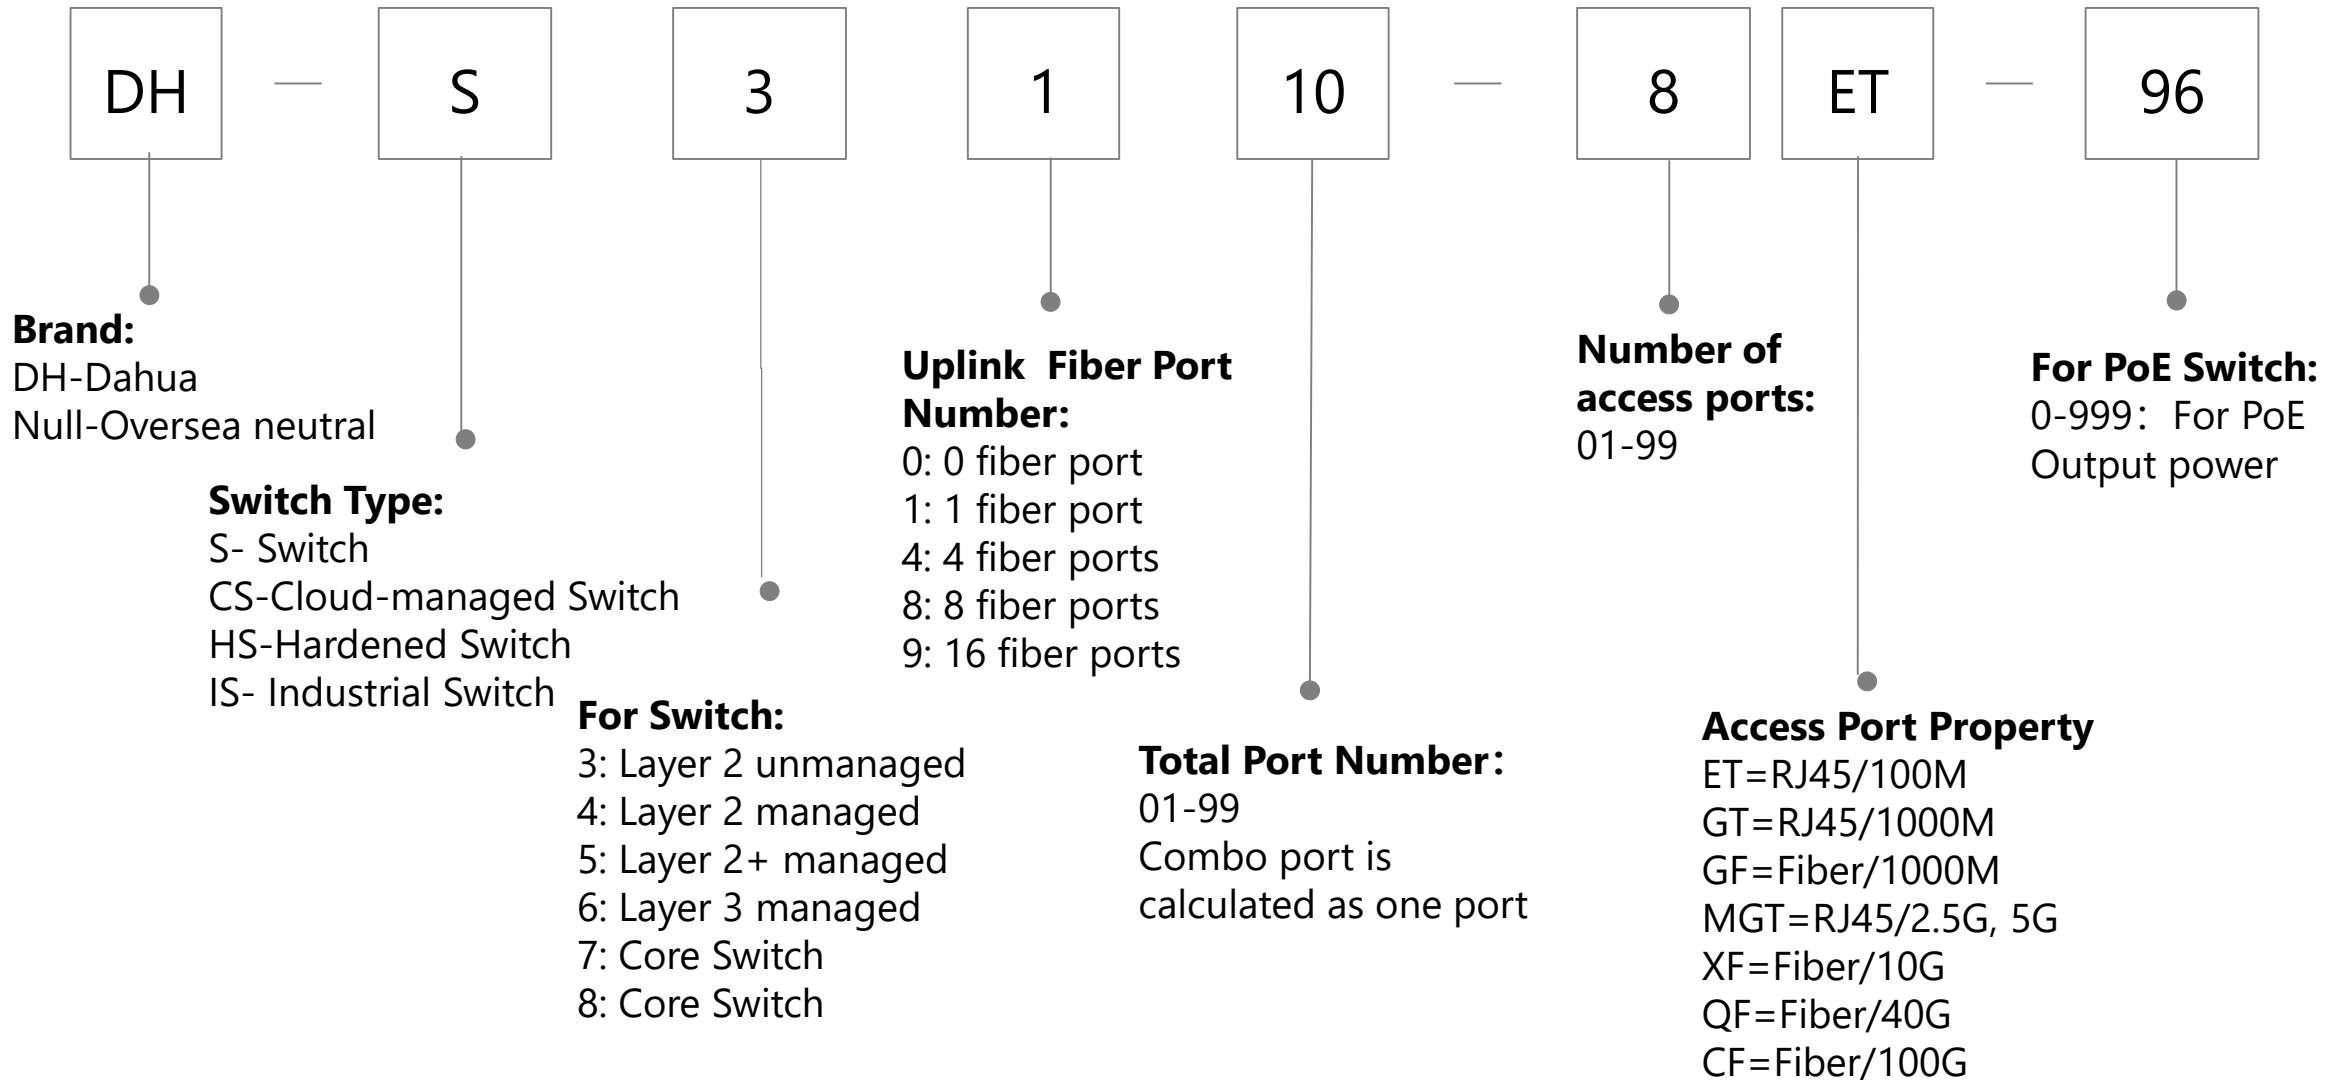

Switch(new)