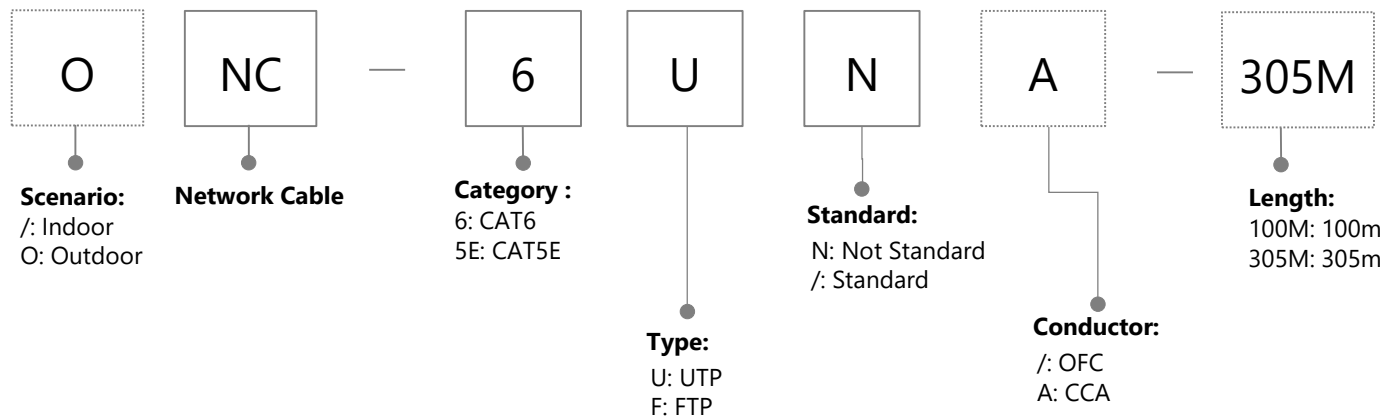

Video Conferencing

USB Camera

Category:

- 00-economical 1080P webcam
- 20-1080P USB webcam
- 25-1080P USB webcam (AF)
- 80H-4K webcam
- 90-4K webcam

Video conferencing system series

Microphone 3x: economical series
4x: elite series